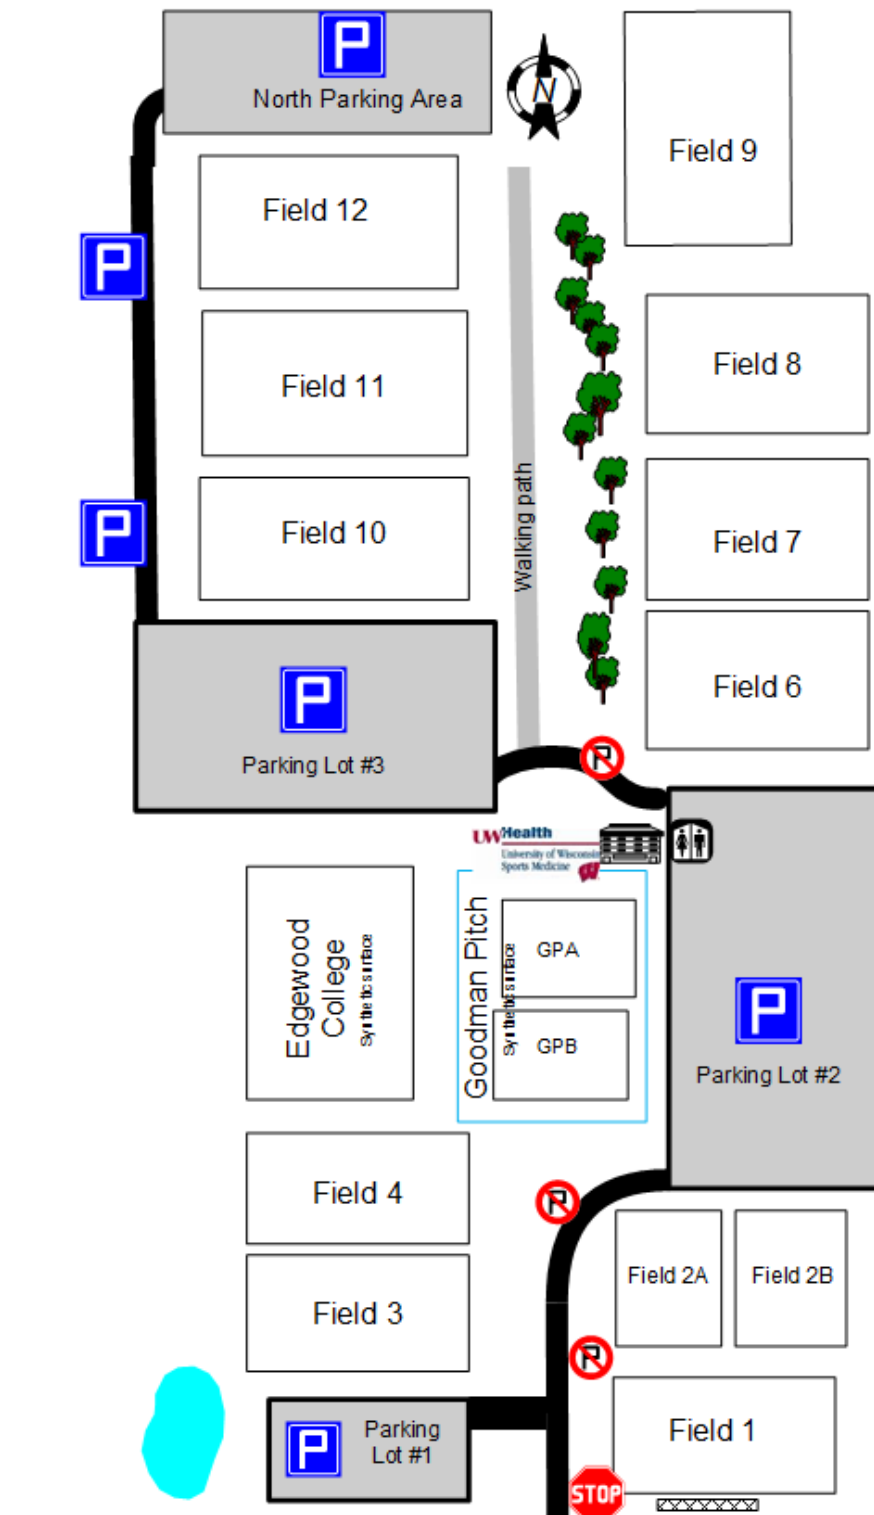

Reddan Soccer Park Field Layout *Updated Fall 2021*

Please park in the designated parking spots, only.

No parking, standing nor player drop-offs are permitted along roadways.

Dogs (except service dogs), firearms, tobacco, alcohol and glass containers are not permitted in Reddan Soccer Park at any time.

Goodman Pitch and Badger Prairie 14 & 15 fields may, at times, be oriented as either U11/12 size fields or U13 and older (full size fields).

Please be aware that during tournaments fields may be numbered or oriented differently and a separate field layout map will be shared & posted.

Please respect the property of Reddan Soccer Park's neighbors'. Avoid turnarounds in their driveways, drive responsibly and pick up trash.

Cross Country Road