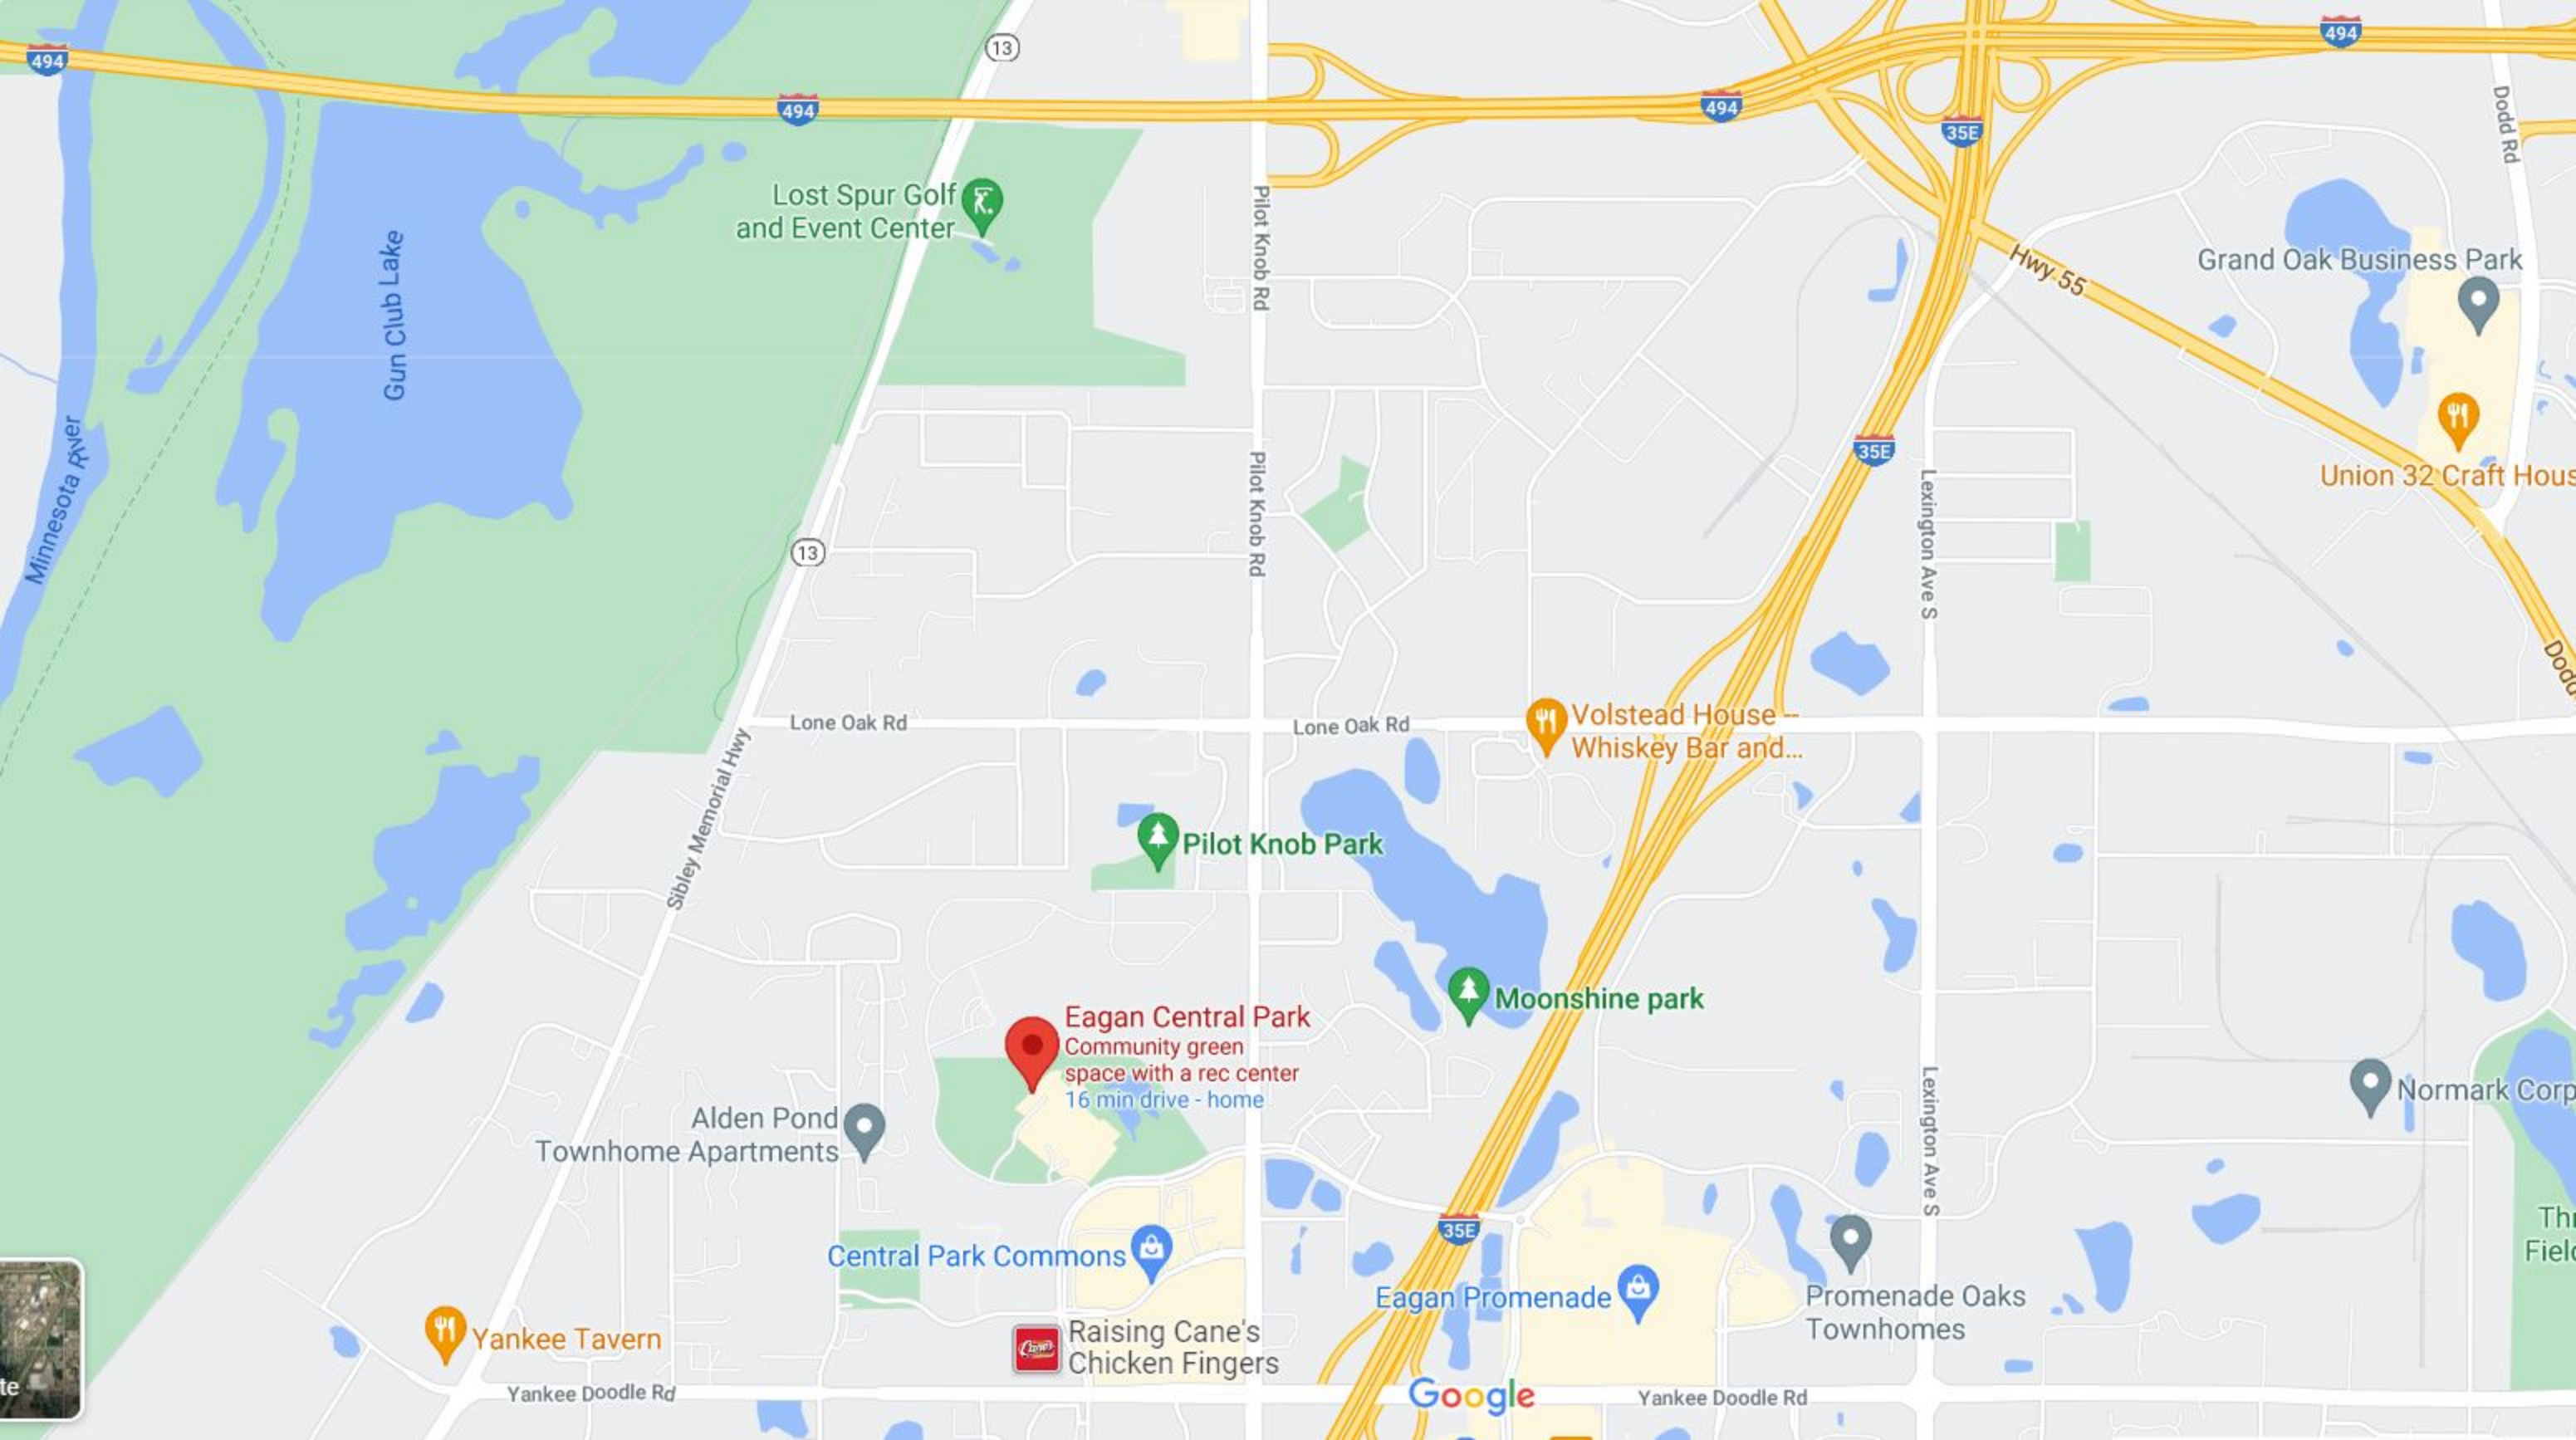

No spectators

No spectators

Warmup Field

Team Area (canopies OK)

Central Park 1501  
Central Parkway,  
Eagan, MN

ChargePoint  
Charging Station

Towerview Rd

Google

Lost Spur Golf and Event Center

Pilot Knob Rd

Pilot Knob Rd

Hwy 55

Grand Oak Business Park

Union 32 Craft House

Lexington Ave S

13

Lone Oak Rd

Lone Oak Rd

Volstead House - Whiskey Bar and...

Pilot Knob Park

Moonshine park

Eagan Central Park  
Community green space with a rec center  
16 min drive - home

Alden Pond Townhome Apartments

Central Park Commons

Eagan Promenade

Promenade Oaks Townhomes

Yankee Tavern

Raising Cane's Chicken Fingers

Yankee Doodle Rd

Google

Yankee Doodle Rd

Normark Corp