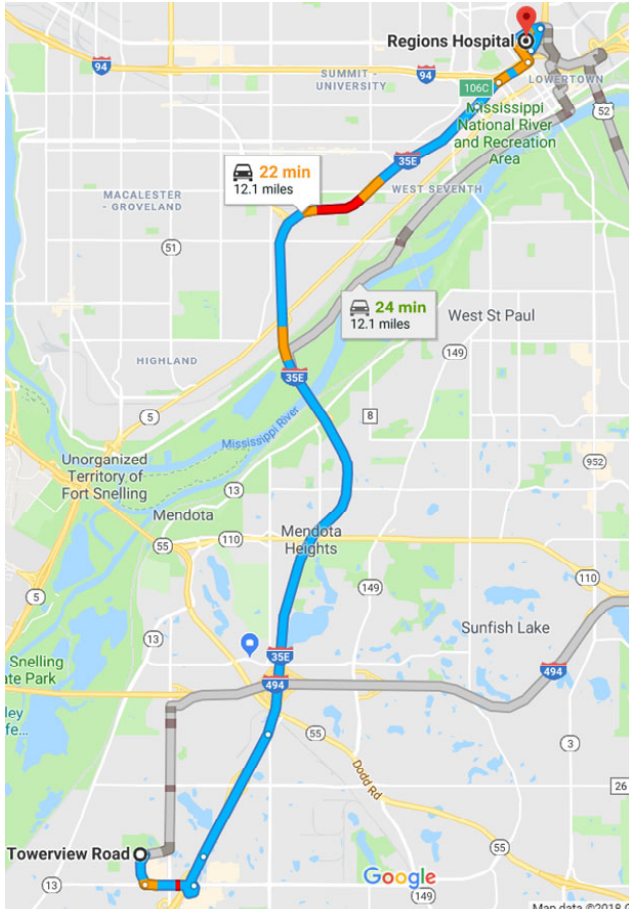

Lone Oak Rd

Lone Oak Rd

Volstead House - Whiskey Bar and...

Pilot Knob Park

Moonshine park

Eagan Central Park  
Community green space with a rec center  
16 min drive - home

Alden Pond Townhome Apartments

Central Park Commons

Eagan Promenade

Promenade Oaks Townhomes

Yankee Tavern

Raising Cane's Chicken Fingers

Yankee Doodle Rd

Google

Yankee Doodle Rd

Normark Corp

# Egan Community Center (Central Park) to Regions Hospital- 640 Jackson St, St Paul, MN: