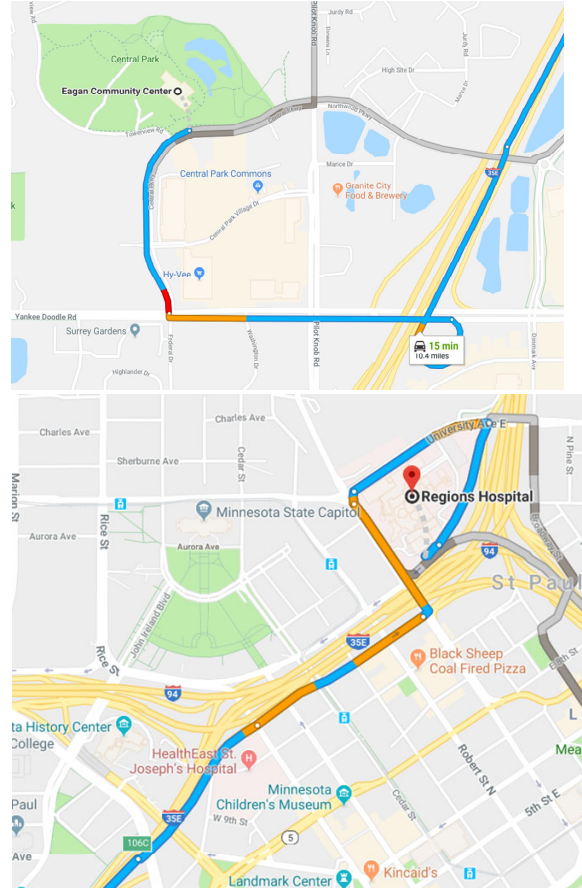

Lost Spur Golf and Event Center

Pilot Knob Rd

Pilot Knob Rd

Hwy 55

Grand Oak Business Park

Union 32 Craft House

Lexington Ave S

13

Lone Oak Rd

Lone Oak Rd

Volstead House - Whiskey Bar and...

Pilot Knob Park

Moonshine park

Eagan Central Park  
Community green space with a rec center  
16 min drive - home

Alden Pond Townhome Apartments

Central Park Commons

Eagan Promenade

Promenade Oaks Townhomes

Yankee Tavern

Raising Cane's Chicken Fingers

Yankee Doodle Rd

Google

Yankee Doodle Rd

Normark Corp

# Egan Community Center (Central Park) to Regions Hospital- 640 Jackson St, St Paul, MN: