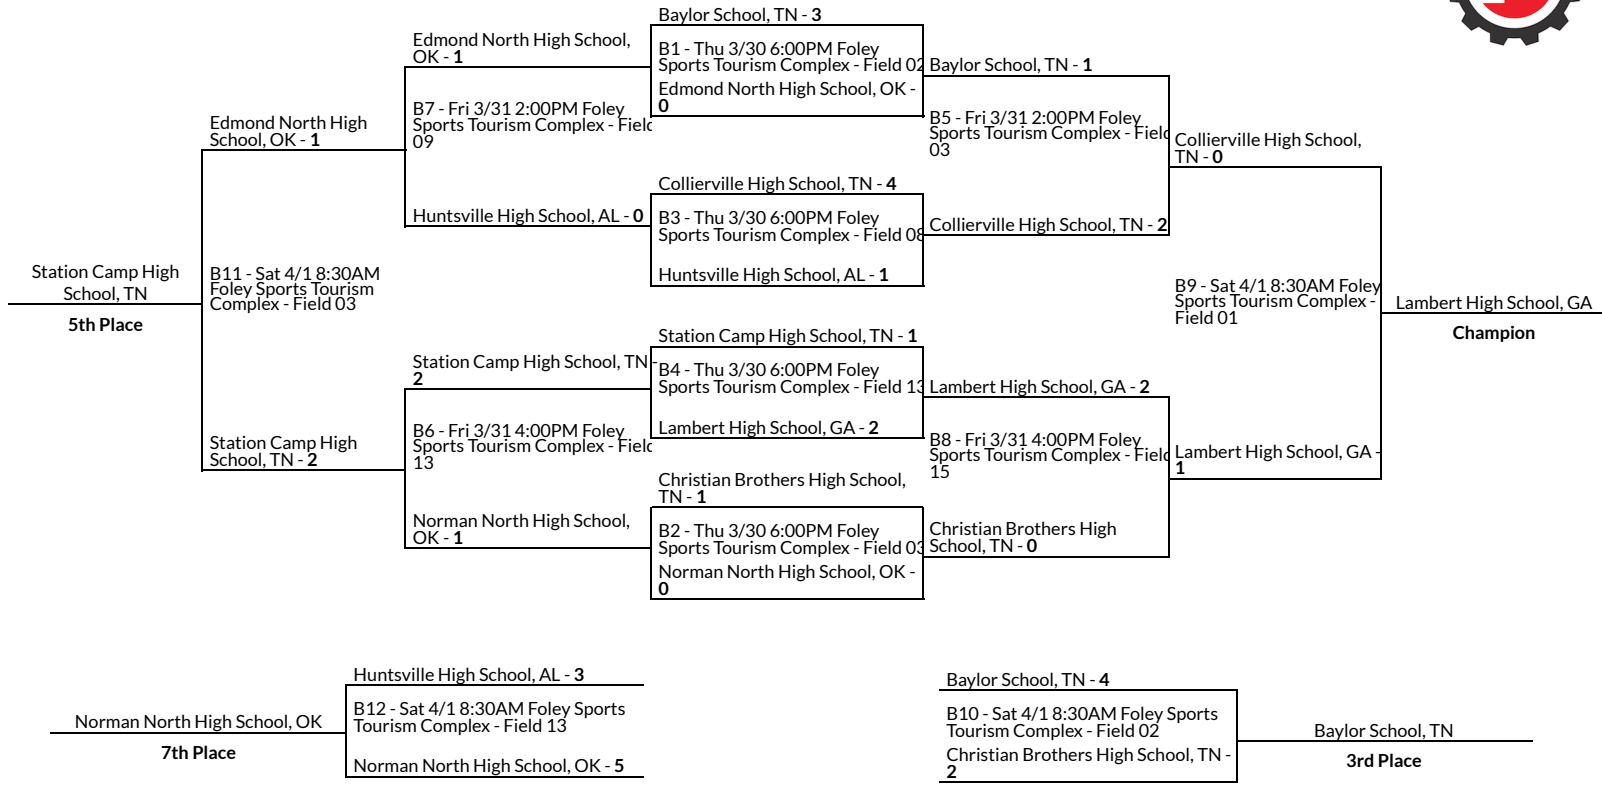

# Varsity - Boys: A - Wolf Bay Division

# Varsity - Boys: C - Bay La Launch Division

# Varsity - Boys: D - Bayou Saint John Division