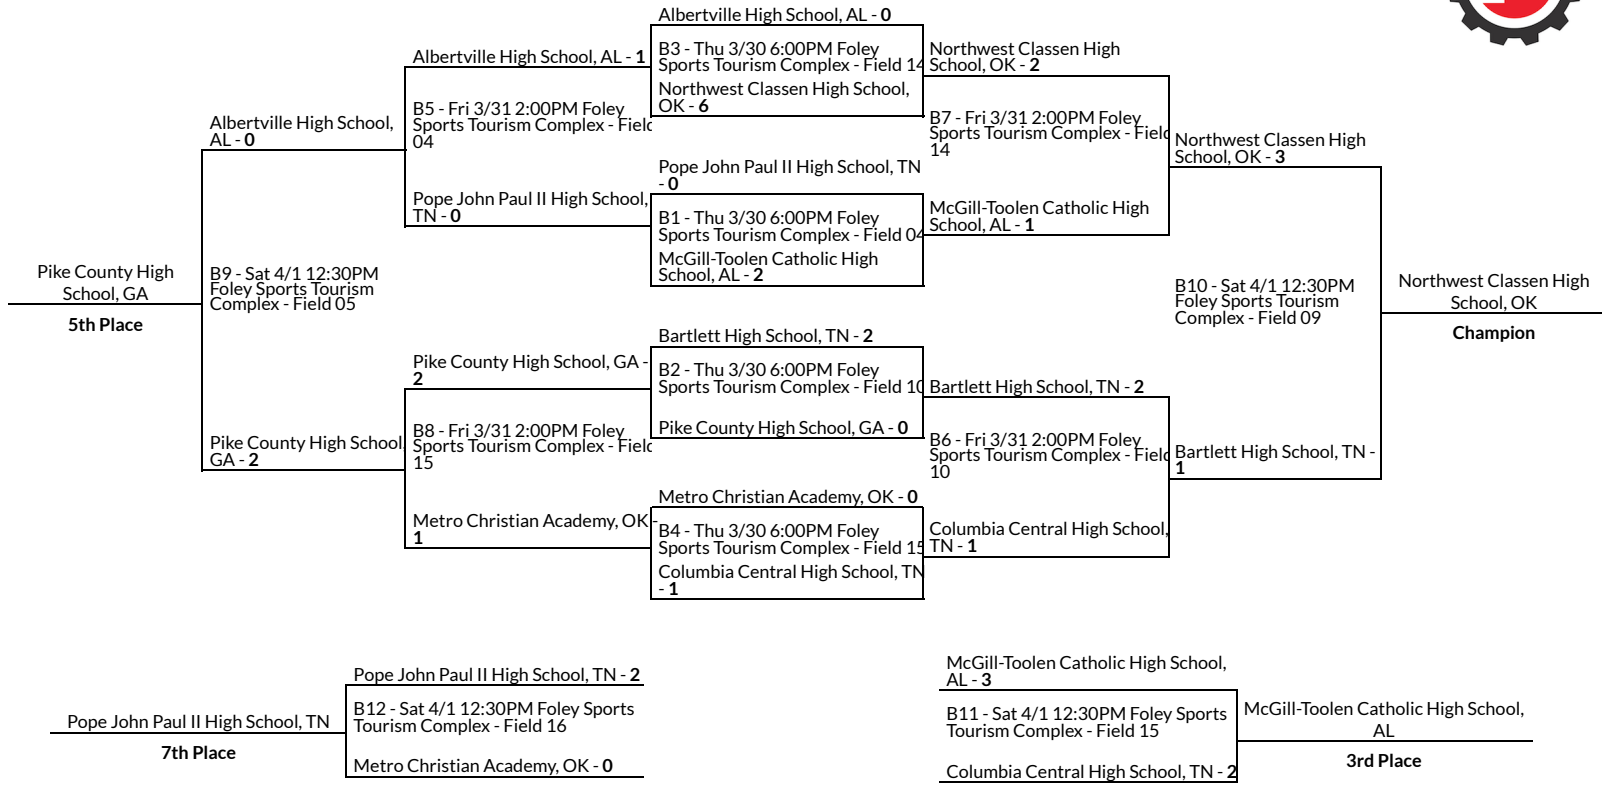

# Varsity - Boys: A - Wolf Bay Division

# Varsity - Boys: C - Bay La Launch Division