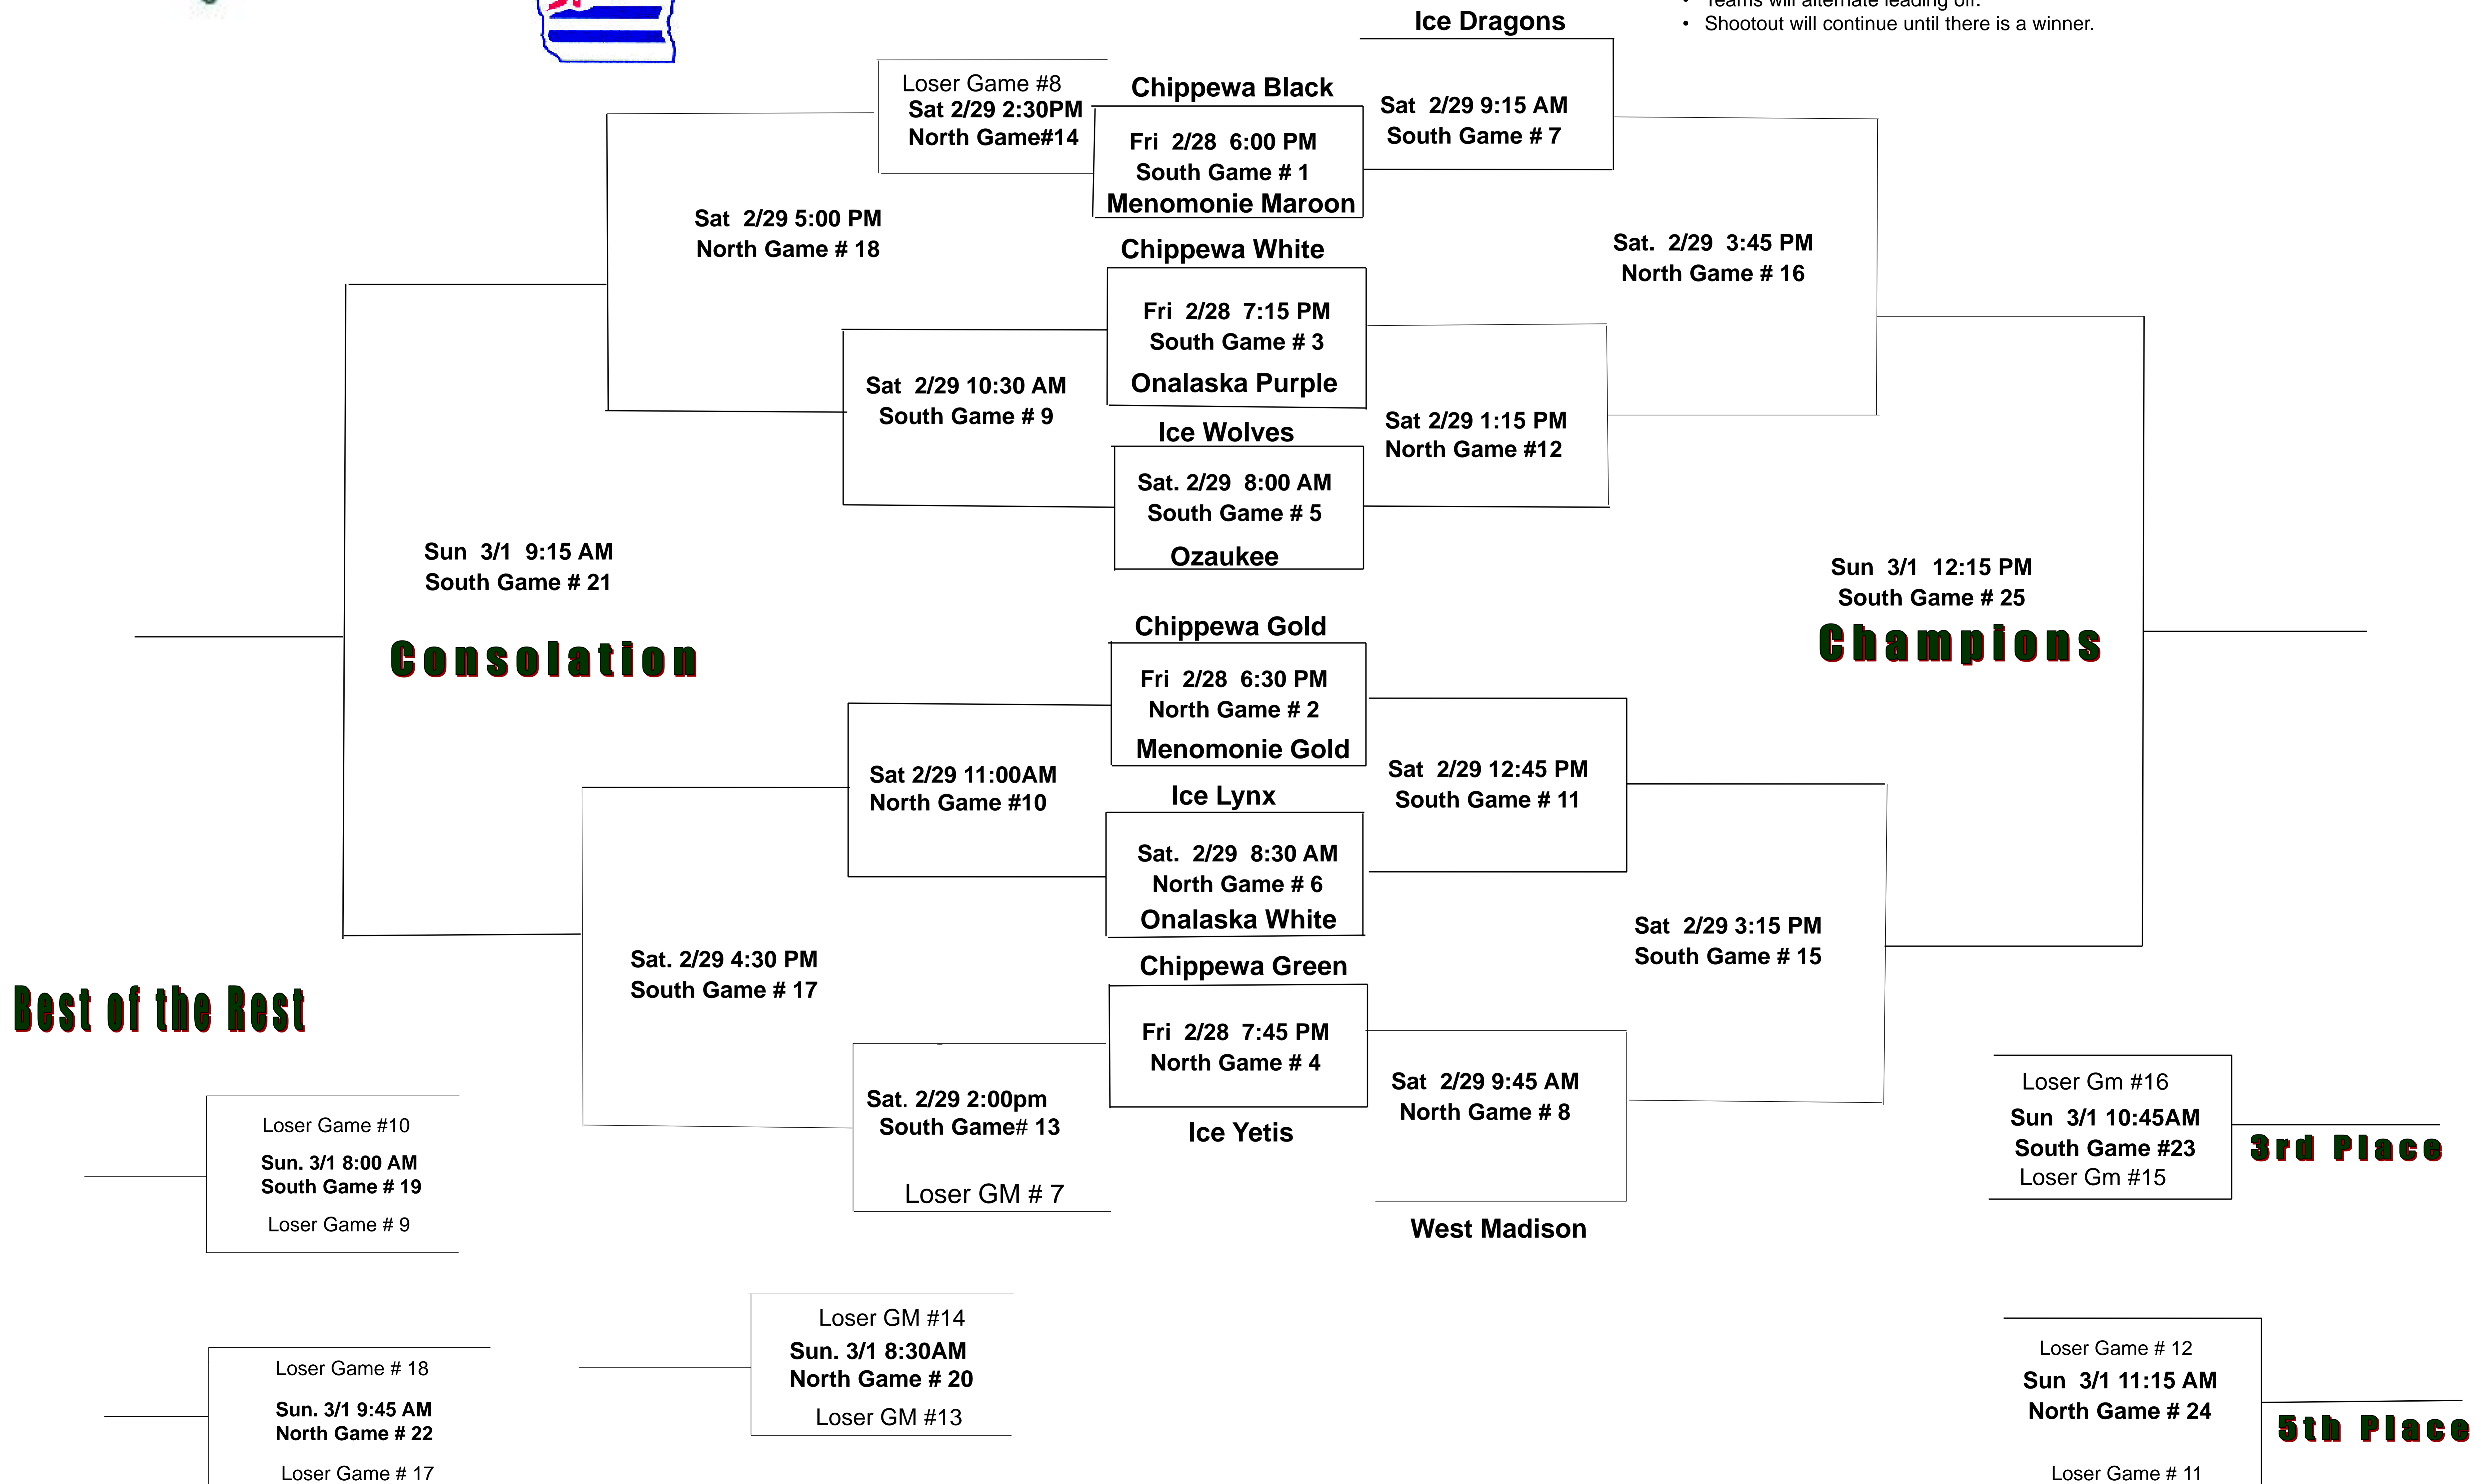

## Mite Tournament Feb 28 - Mar 1, 2020

### Bracket play Overtime Format:

In the event of a tie score at the end of regulation time, the following overtime rules will apply:

- Two-minute break between regulation and any overtime periods.
- One 4 on 4, six-minute sudden death overtime, first team to score will win.
- One four-man shootout involving the four remaining players on the ice at the end of the overtime period.
- A coin flip will determine which team starts the shootout.
- If after 4 players still tied:
- Match play shootout involving the remaining players on the bench.
- Coaches will arrange their shooters in any order.
- Teams will alternate leading off.
- Shootout will continue until there is a winner.