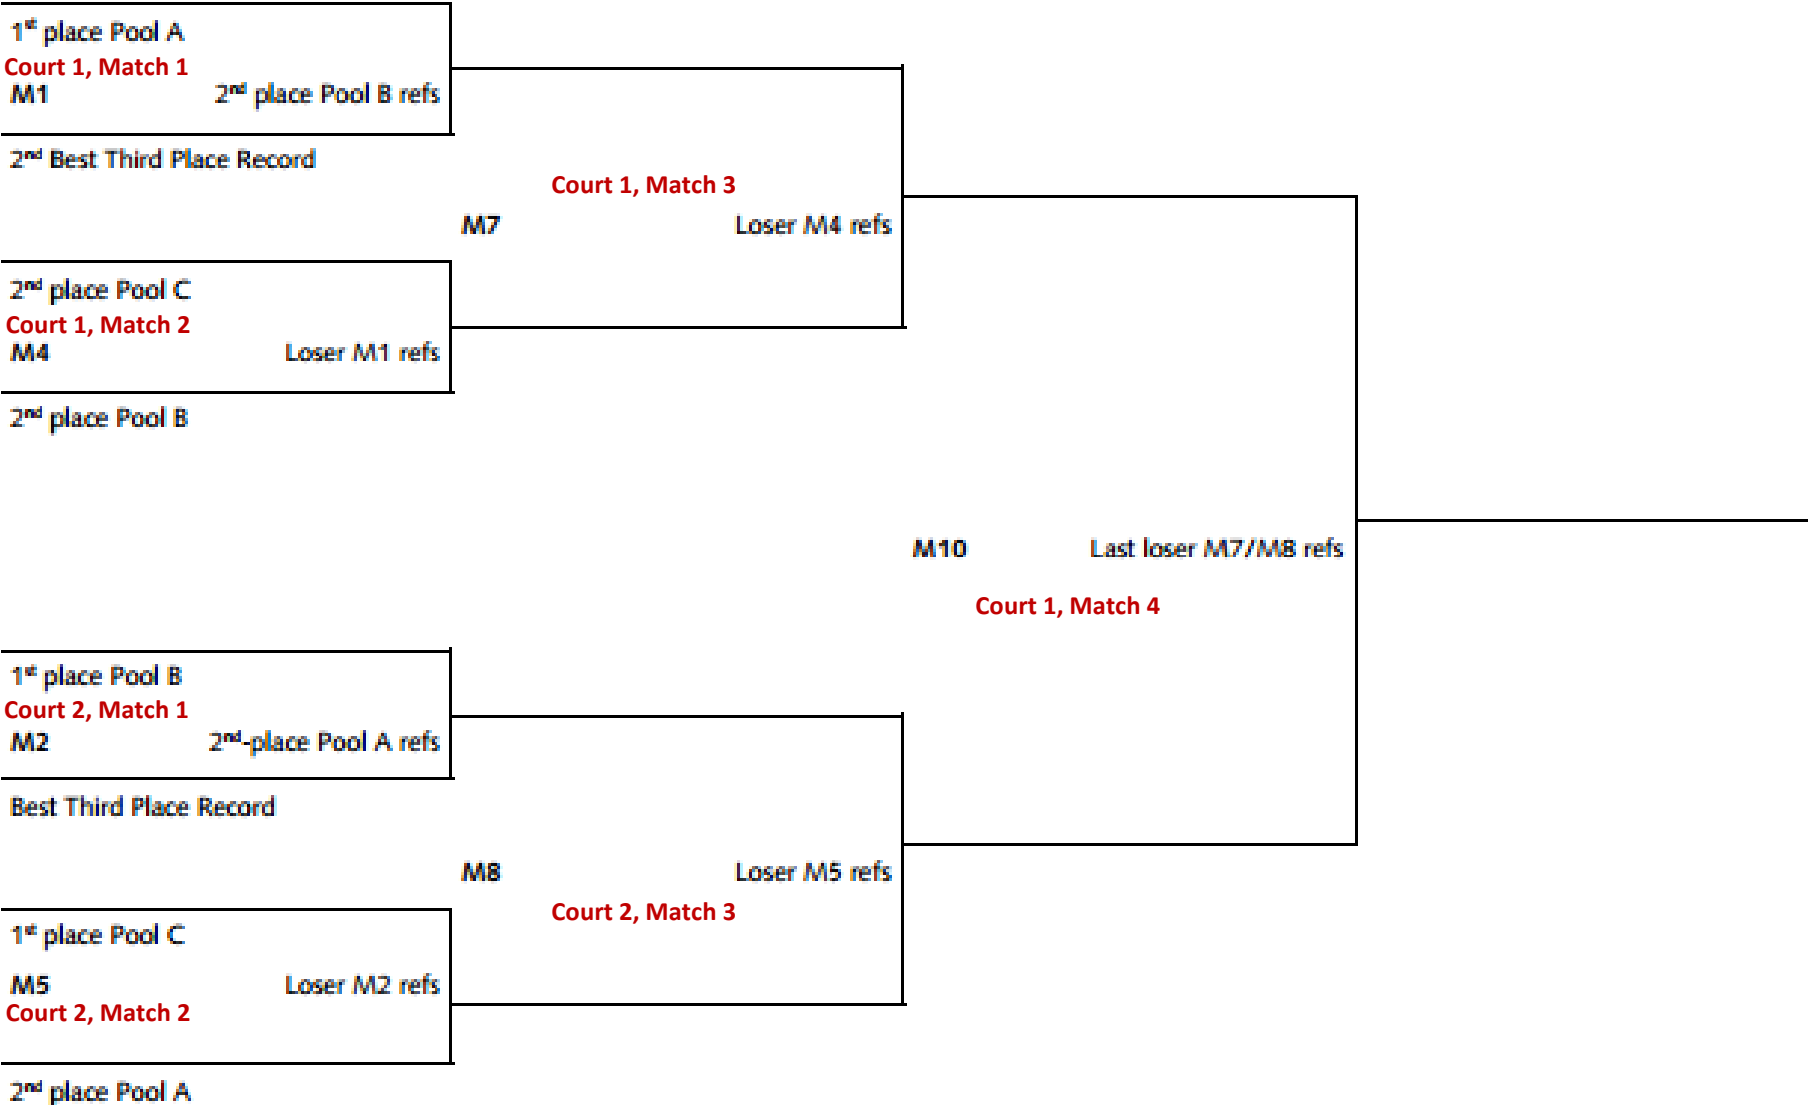

Medford Storm 17's Tournament Sunday, January 30, 2022

- **Coaches Meeting:** 8:00am Center court, big gym.
- **Warm-ups:** Prior to a team's first match warm-up will be 10 minutes (2-4-4), For all subsequent matches 6 minutes (3-3); if needed
- **Play Begins:** 8:30am. Doors will be open at 7:30am
- Coaches please hand in your signed roster at the admissions table.
- Balls and ball carts will NOT be supplied for all courts
- **Pool Play Format:** 3 games per Set (15 points in 3rd game), no cap
- **Playoff Format:** 3 games per Set (15 points in 3rd game), no cap, Up officials provided
- **Tie Breaker Information:** Badger Region Protocol #1 Tie Breaker Criteria Used:
  - Two way tie: Head to head between tied teams
  - All Other ties: 1. Match% (matches won Divided by matches played). 2. Sets% (sets won divided by sets played) 3. Total point differential (total # of point won subtracted from total # of points lost). 4. Coin Flip
- We will not break for lunch—please eat as your team has time. Concessions will be available. Only Water in Gym, No Food or Drinks...NO CARRY INS ALLOWED—Carry ins will result in a $50 club fine
- Bags: please keep bags in the hallways or cafeteria area, the gyms are too small to have them along the walls.

Pool A; Court 1									
	TEAM	1 W Point 17 M	Medford Storm 15-2	EC Slam 17-1	Rust Ridge	Match Wins	Match Loss	Set Win	Set Loss
1	1 W Point 17 Momentum	xx							
2	Medford Storm 16-2		xx						
3	EC Slam 17-1			xx					
4	Rust Ridge				xx				
Pool B; Court 2									
	TEAM	H. Suam. Inferno 17	Medford Storm 16-2	Small Town Storm 17-1	NW Stars 17—Blue	Match Wins	Match Loss	Set Win	Set Loss
1	H. Suamico Inferno 17	xx							
2	Medford Storm 16-1		xx						
3	Small Town Storm 17-1			xx					
4	NW Stars 17—Blue				xx				
Pool C; Court 3									
	TEAM	AIR VBC 17	Medford Storm 17	Northern Lights 17-1	NW Stars 17-Black	Match Wins	Match Loss	Set Win	Set Loss
1	AIR VBC 17	xx							
2	Medford Storm 17		xx						
3	Northern Lights 17-1			xx					
4	NW Stars 17-Black				xx				

Pool Play Schedule					
Time	Pool A Court 1	Pool B Court 2	Pool C Court 3	Ref	Off
Rd 1 8:30 AM	1-3	1-3	1-3	2	4
Rd 2	2-4	2-4	2-4	1	3
Rd 3	1-4	1-4	1-4	3	2
Rd 4	2-3	2-3	2-3	1	4
Rd 5	3-4	3-4	3-4	2	1
Rd 6	1-2	1-2	1-2	4	3

Gold Bracket