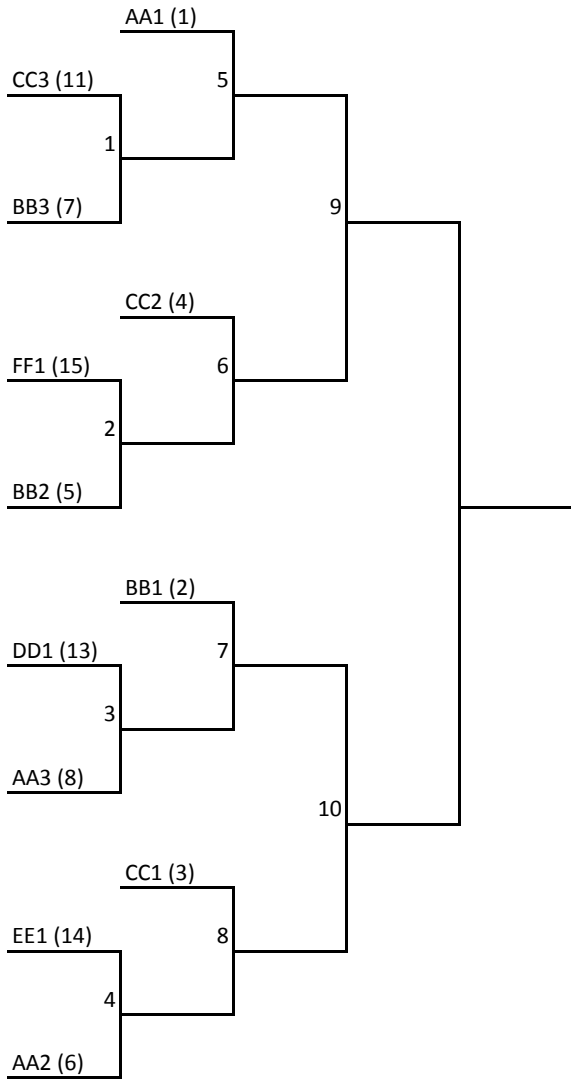

15U Girls D4 Tier 1