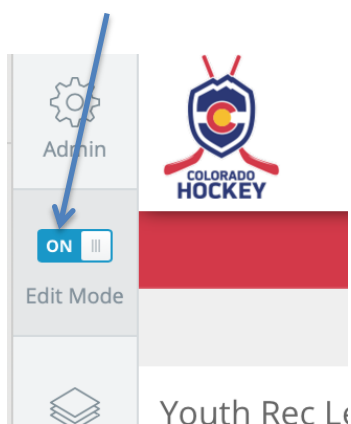

SPORTS ENGINE GAME SHEETS

Game sheets are accessed through the **CAHA site**. <http://www.caha.co>.

Member Login is in the top right corner.

Log in through the HPHL scorekeeping account:

Log in information will be sent to each team on a yearly basis as passwords will be changed every season.

Go to Scoring/Stats then HPHL.

Select **edit mode** (the switch, not the gear).