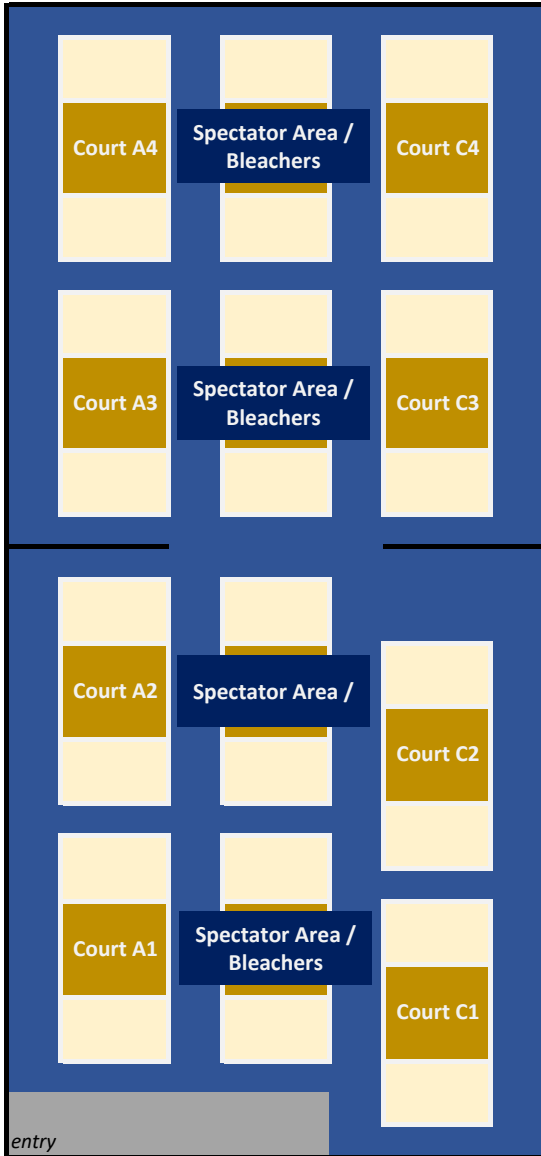

Inclement Weather Policy:
Visit www.stratmansports.com homepage for policy during inclement weather situations.

Schedule Revised:

1/2/2022

COURT LAYOUTS & LEAGUE LOCATION ADDRESSES

Legacy VTC
601 Gravois Bluffs Blvd STE G
Fenton, MO 63026
Legacy VTC Courts A1, A2, A3, A4, C1, C2, C3, C4

DATE
12/3/2021

Court #	5:00 PM	5:50 PM	6:40 PM	7:30 PM	8:20 PM	9:10 PM	BYE	DBL HDR	
Legacy Ct #A1	2 vs 8	10 vs 11	5 vs 10	3 vs 7	6 vs 7	88 vs 91	4, 16, 17, 66	7, 10, 26, 51, 53, 65, 76, 97	
Legacy Ct #A2	- vs -	1 vs 9	36 vs 39	44 vs 45	37 vs 38	87 vs 92			
Legacy Ct #A3	- vs -	29 vs 32	33 vs 34	21 vs 24	62 vs 65	63 vs 65			
Legacy Ct #A4	- vs -	49 vs 54	56 vs 60	89 vs 90	55 vs 58	78 vs 81			
Legacy Ct #C1	30 vs 31	41 vs 42	50 vs 53	51 vs 53	51 vs 52	- vs -			
Legacy Ct #C2	- vs -	85 vs 86	61 vs 64	70 vs 71	68 vs 75	68 vs 73			
Legacy Ct #C3	- vs -	76 vs 84	76 vs 83	67 vs 74	79 vs 80	- vs -			
Legacy Ct #C4	- vs -	69 vs 72	98 vs 99	77 vs 82	95 vs 97	96 vs 97			
<i>Legacy VTC, 601 Gravois Bluffs Blvd STE G, Fenton, MO 63026</i>									
Court #	5:00 PM	5:50 PM	6:40 PM	7:30 PM	8:20 PM	9:10 PM			
Center STL Ct #7	22 vs 23	27 vs 28	12 vs 13	47 vs 48	43 vs 46	57 vs 59			
Center STL Ct #8	35 vs 40	14 vs 19	15 vs 18	25 vs 26	20 vs 26	93 vs 94			
<i>Center St. Louis, 6727 Langley Ave, Affton, MO 63123</i>									