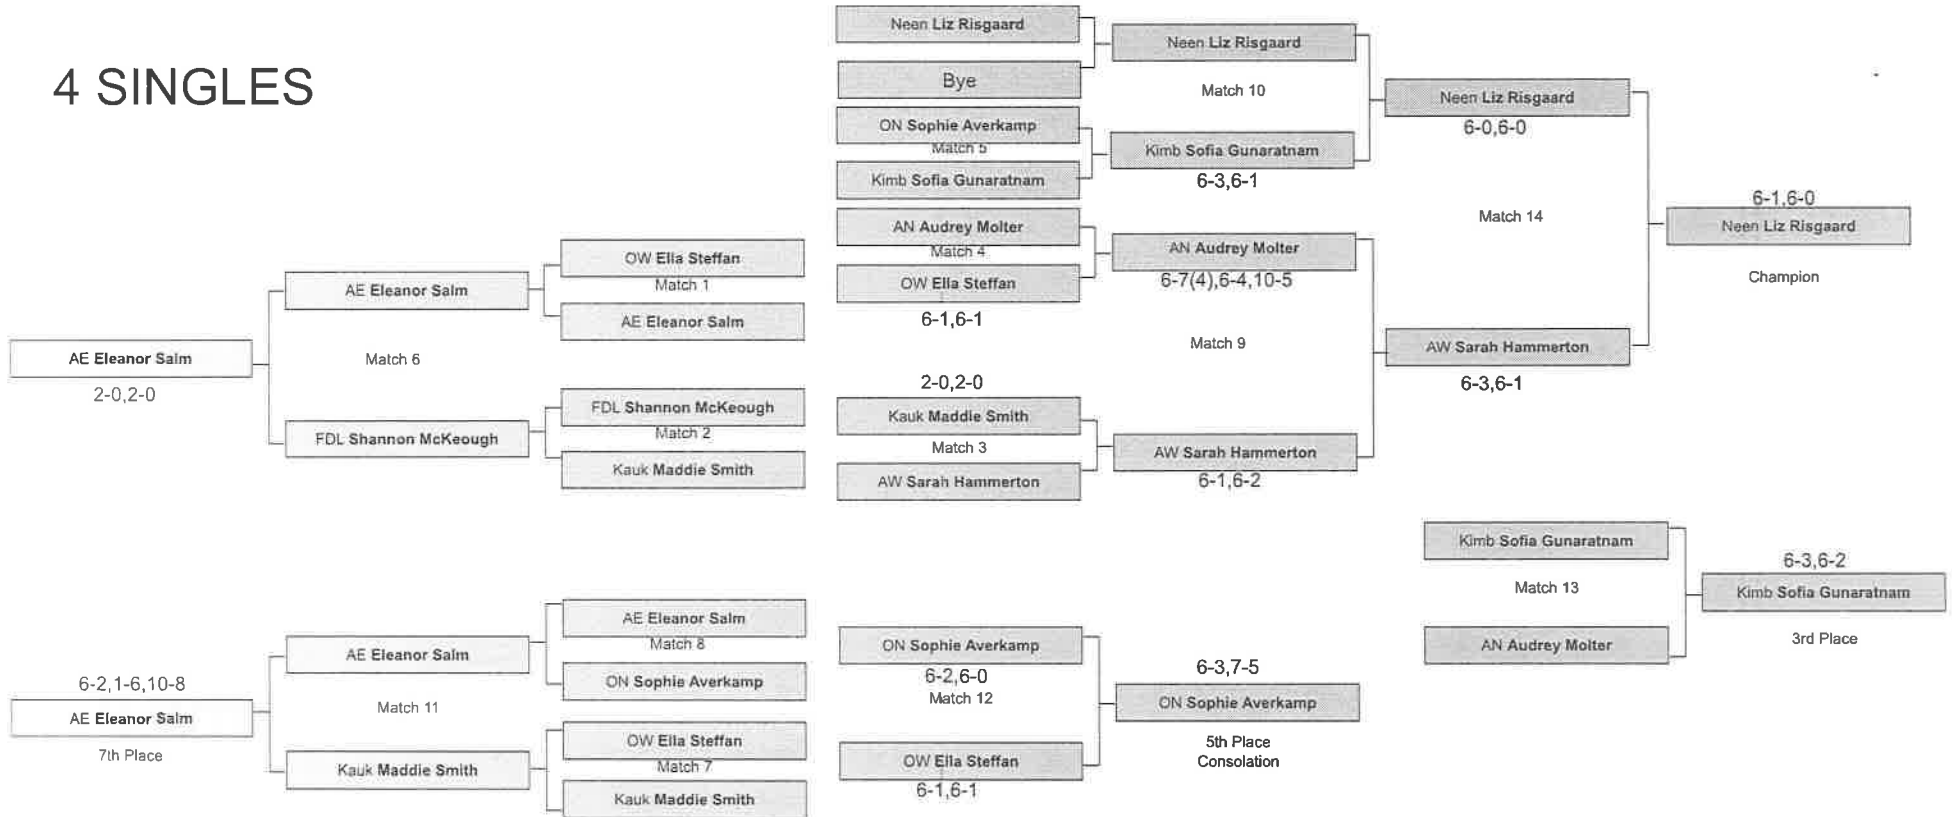

	Dual Record	Tournament Individual Point Sum	Tournament Standing	Dual Points	Tournament Team points	Combinations Points	Final Conference Standing
Appleton East	0-8	7	8	0	1	1	T8
Appleton North	4-4	33	4	4	4.5	8.5	5
Appleton West	5-3	33	4	5	4.5	9.5	4
Fond du Lac	3-5	22	6	3	3	6	6
Kaukauna	1-7	4	9	1	0	1	T8
Kimberly	6-2	43	2	6	7	13	T2
Neenah	8-0	60	1	8	8	16	1
Oshkosh North	2-6	21	7	2	2	4	7
Oshkosh West	7-1	36	3	7	6	13	T2

	Individual Flight Placement						
	1 Singles	2 Singles	3 Singles	4 Singles	1 Doubles	2 Doubles	3 Doubles
Appleton East	6	8	8	7	9	9	9
Appleton North	2	7	7	4	3	3	4
Appleton West	5	6	4	2	4	4	5
Fond du Lac	4	3	6	9	6	6	7
Kaukauna	9	9	9	8	8	8	8
Kimberly	3	2	1	3	5	5	2
Neenah	1	1	3	1	1	1	1
Oshkosh North	8	4	5	5	7	7	6
Oshkosh West	7	5	2	6	2	2	3

	Individual Flight Points							Total Points	Tournament Standing
	1 Singles	2 Singles	3 Singles	4 Singles	1 Doubles	2 Doubles	3 Doubles		
Appleton East	3	1	1	2	0	0	0	7	8
Appleton North	7	2	2	5	6	6	5	33	4
Appleton West	4	3	5	7	5	5	4	33	4
Fond du Lac	5	6	3	0	3	3	2	22	6
Kaukauna	0	0	0	1	1	1	1	4	9
Kimberly	6	7	9	6	4	4	7	43	2
Neenah	9	9	6	9	9	9	9	60	1
Oshkosh North	1	5	4	4	2	2	3	21	7
Oshkosh West	2	4	7	3	7	7	6	36	3

2 SINGLES

1 SINGLES

1 DOUBLES

3 DOUBLES

4 SINGLES

3 SINGLES