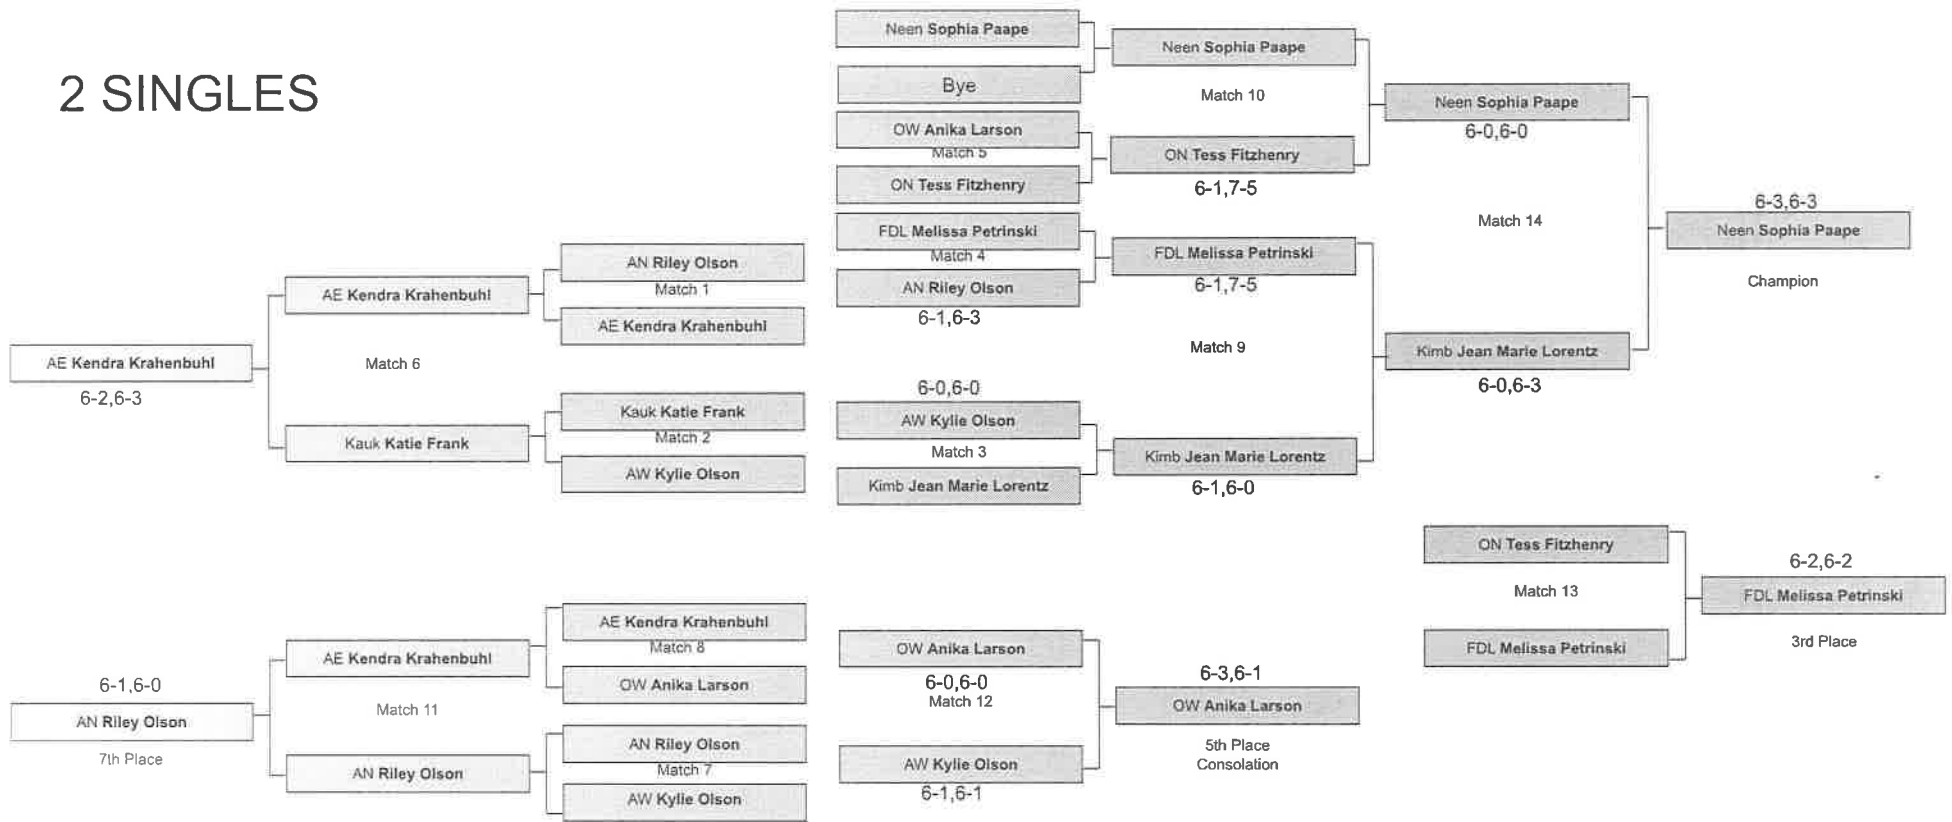

Individual Flight Placement						
	1 Singles	2 Singles	3 Singles	4 Singles	1 Doubles	2 Doubles	3 Doubles
Appleton East	6	8	8	7	9	9	9
Appleton North	2	7	7	4	3	3	4
Appleton West	5	6	4	2	4	4	5
Fond du Lac	4	3	6	9	6	6	7
Kaukauna	9	9	9	8	8	8	8
Kimberly	3	2	1	3	5	5	2
Neenah	1	1	3	1	1	1	1
Oshkosh North	8	4	5	5	7	7	6
Oshkosh West	7	5	2	6	2	2	3

	Individual Flight Points							Total Points	Tournament Standing
	1 Singles	2 Singles	3 Singles	4 Singles	1 Doubles	2 Doubles	3 Doubles		
Appleton East	3	1	1	2	0	0	0	7	8
Appleton North	7	2	2	5	6	6	5	33	4
Appleton West	4	3	5	7	5	5	4	33	4
Fond du Lac	5	6	3	0	3	3	2	22	6
Kaukauna	0	0	0	1	1	1	1	4	9
Kimberly	6	7	9	6	4	4	7	43	2
Neenah	9	9	6	9	9	9	9	60	1
Oshkosh North	1	5	4	4	2	2	3	21	7
Oshkosh West	2	4	7	3	7	7	6	36	3

2 SINGLES