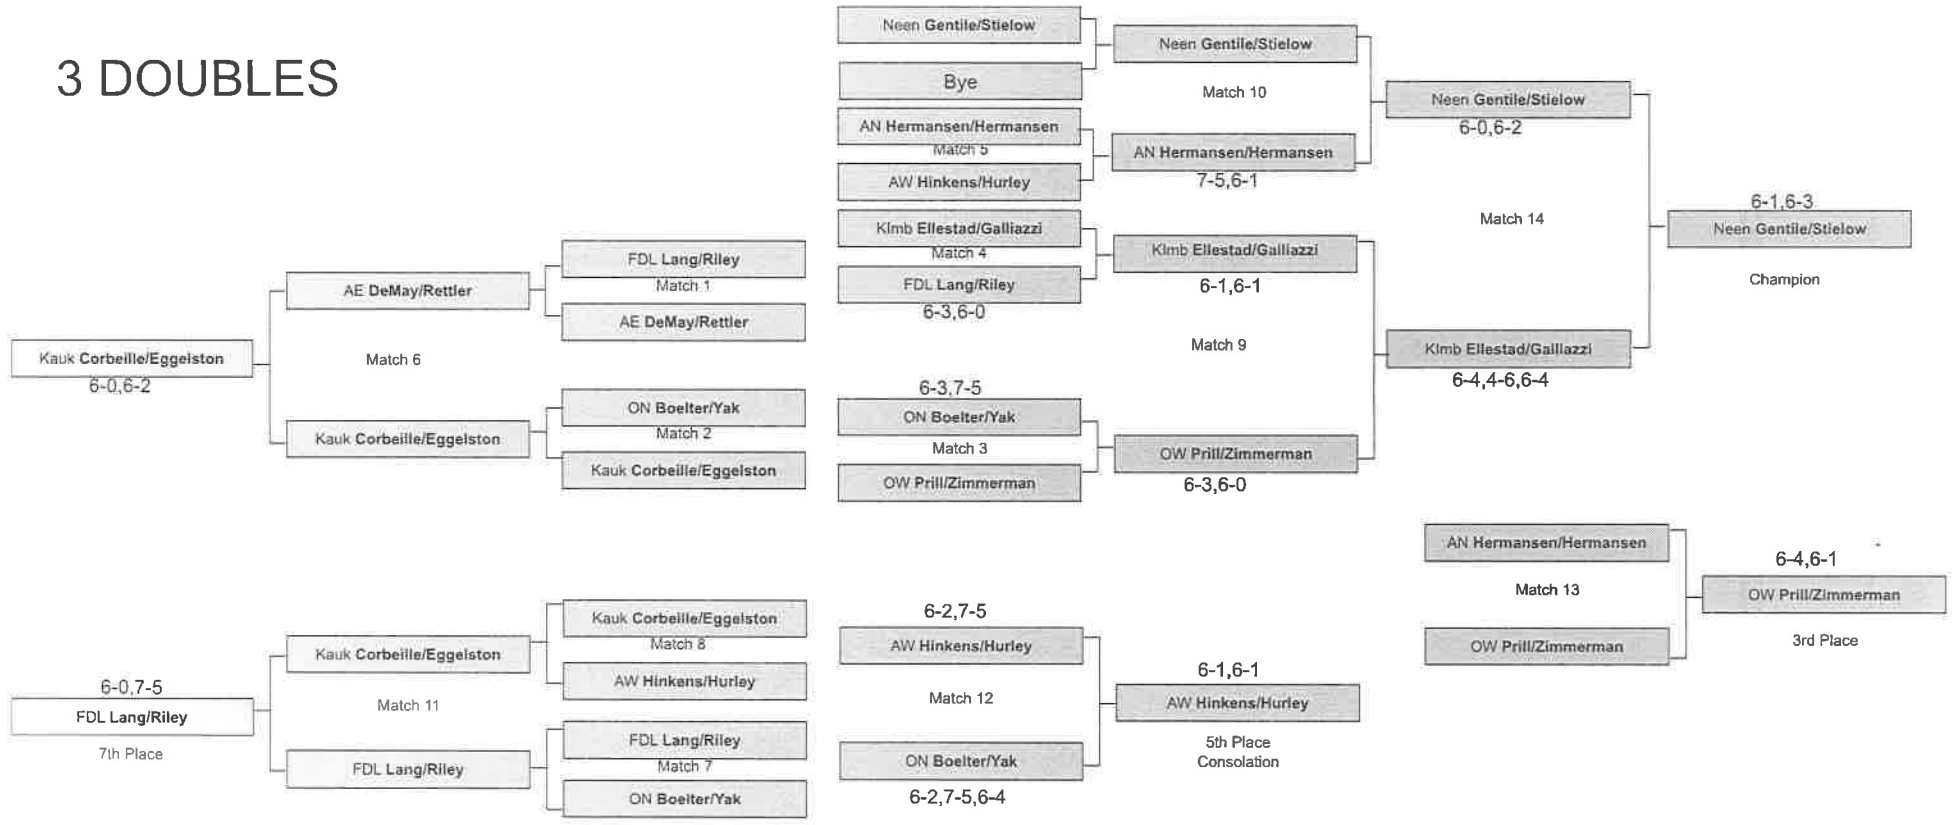

	Dual Record	Tournament Individual Point Sum	Tournament Standing	Dual Points	Tournament Team points	Combinations Points	Final Conference Standing
Appleton East	0-8	7	8	0	1	1	T8
Appleton North	4-4	33	4	4	4.5	8.5	5
Appleton West	5-3	33	4	5	4.5	9.5	4
Fond du Lac	3-5	22	6	3	3	6	6
Kaukauna	1-7	4	9	1	0	1	T8
Kimberly	6-2	43	2	6	7	13	T2
Neenah	8-0	60	1	8	8	16	1
Oshkosh North	2-6	21	7	2	2	4	7
Oshkosh West	7-1	36	3	7	6	13	T2

	Individual Flight Placement						
	1 Singles	2 Singles	3 Singles	4 Singles	1 Doubles	2 Doubles	3 Doubles
Appleton East	6	8	8	7	9	9	9
Appleton North	2	7	7	4	3	3	4
Appleton West	5	6	4	2	4	4	5
Fond du Lac	4	3	6	9	6	6	7
Kaukauna	9	9	9	8	8	8	8
Kimberly	3	2	1	3	5	5	2
Neenah	1	1	3	1	1	1	1
Oshkosh North	8	4	5	5	7	7	6
Oshkosh West	7	5	2	6	2	2	3

	Individual Flight Points							Total Points	Tournament Standing
	1 Singles	2 Singles	3 Singles	4 Singles	1 Doubles	2 Doubles	3 Doubles		
Appleton East	3	1	1	2	0	0	0	7	8
Appleton North	7	2	2	5	6	6	5	33	4
Appleton West	4	3	5	7	5	5	4	33	4
Fond du Lac	5	6	3	0	3	3	2	22	6
Kaukauna	0	0	0	1	1	1	1	4	9
Kimberly	6	7	9	6	4	4	7	43	2
Neenah	9	9	6	9	9	9	9	60	1
Oshkosh North	1	5	4	4	2	2	3	21	7
Oshkosh West	2	4	7	3	7	7	6	36	3

2 SINGLES

1 SINGLES

1 DOUBLES

3 DOUBLES

4 SINGLES

3 SINGLES