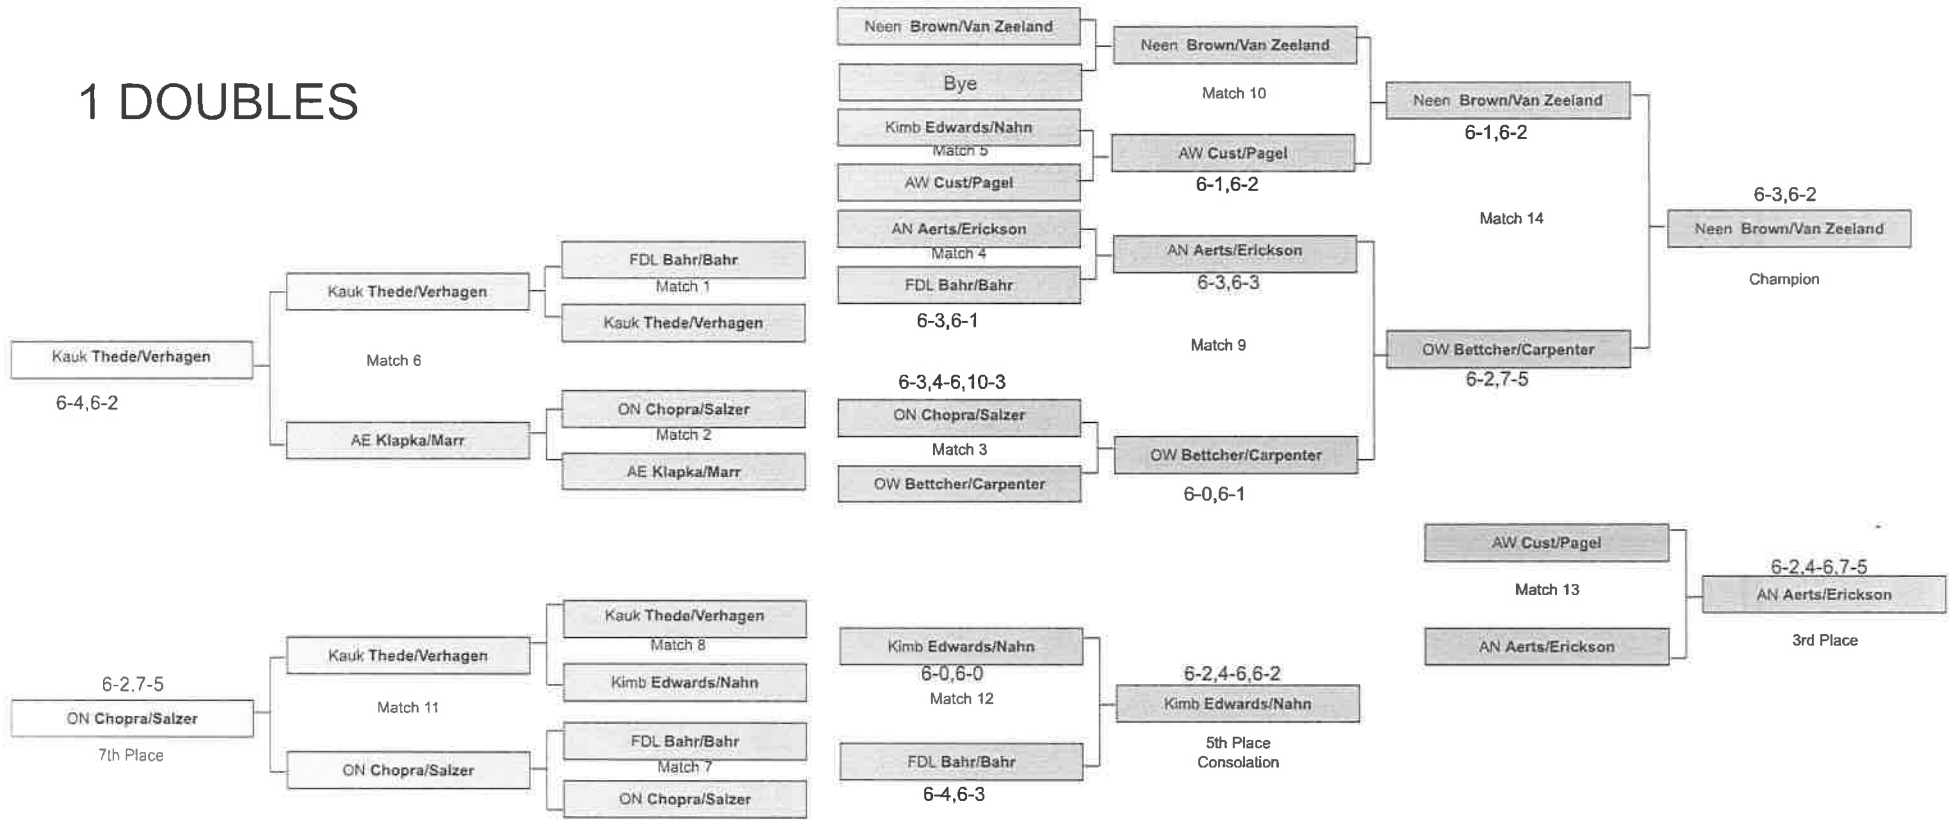

	Dual Record	Tournament Individual Point Sum	Tournament Standing	Dual Points	Tournament Team points	Combinations Points	Final Conference Standing
Appleton East	0-8	7	8	0	1	1	T8
Appleton North	4-4	33	4	4	4.5	8.5	5
Appleton West	5-3	33	4	5	4.5	9.5	4
Fond du Lac	3-5	22	6	3	3	6	6
Kaukauna	1-7	4	9	1	0	1	T8
Kimberly	6-2	43	2	6	7	13	T2
Neenah	8-0	60	1	8	8	16	1
Oshkosh North	2-6	21	7	2	2	4	7
Oshkosh West	7-1	36	3	7	6	13	T2

	Individual Flight Placement						
	1 Singles	2 Singles	3 Singles	4 Singles	1 Doubles	2 Doubles	3 Doubles
Appleton East	6	8	8	7	9	9	9
Appleton North	2	7	7	4	3	3	4
Appleton West	5	6	4	2	4	4	5
Fond du Lac	4	3	6	9	6	6	7
Kaukauna	9	9	9	8	8	8	8
Kimberly	3	2	1	3	5	5	2
Neenah	1	1	3	1	1	1	1
Oshkosh North	8	4	5	5	7	7	6
Oshkosh West	7	5	2	6	2	2	3

	Individual Flight Points							Total Points	Tournament Standing
	1 Singles	2 Singles	3 Singles	4 Singles	1 Doubles	2 Doubles	3 Doubles		
Appleton East	3	1	1	2	0	0	0	7	8
Appleton North	7	2	2	5	6	6	5	33	4
Appleton West	4	3	5	7	5	5	4	33	4
Fond du Lac	5	6	3	0	3	3	2	22	6
Kaukauna	0	0	0	1	1	1	1	4	9
Kimberly	6	7	9	6	4	4	7	43	2
Neenah	9	9	6	9	9	9	9	60	1
Oshkosh North	1	5	4	4	2	2	3	21	7
Oshkosh West	2	4	7	3	7	7	6	36	3

2 SINGLES

1 SINGLES

1 DOUBLES

3 DOUBLES

4 SINGLES

3 SINGLES