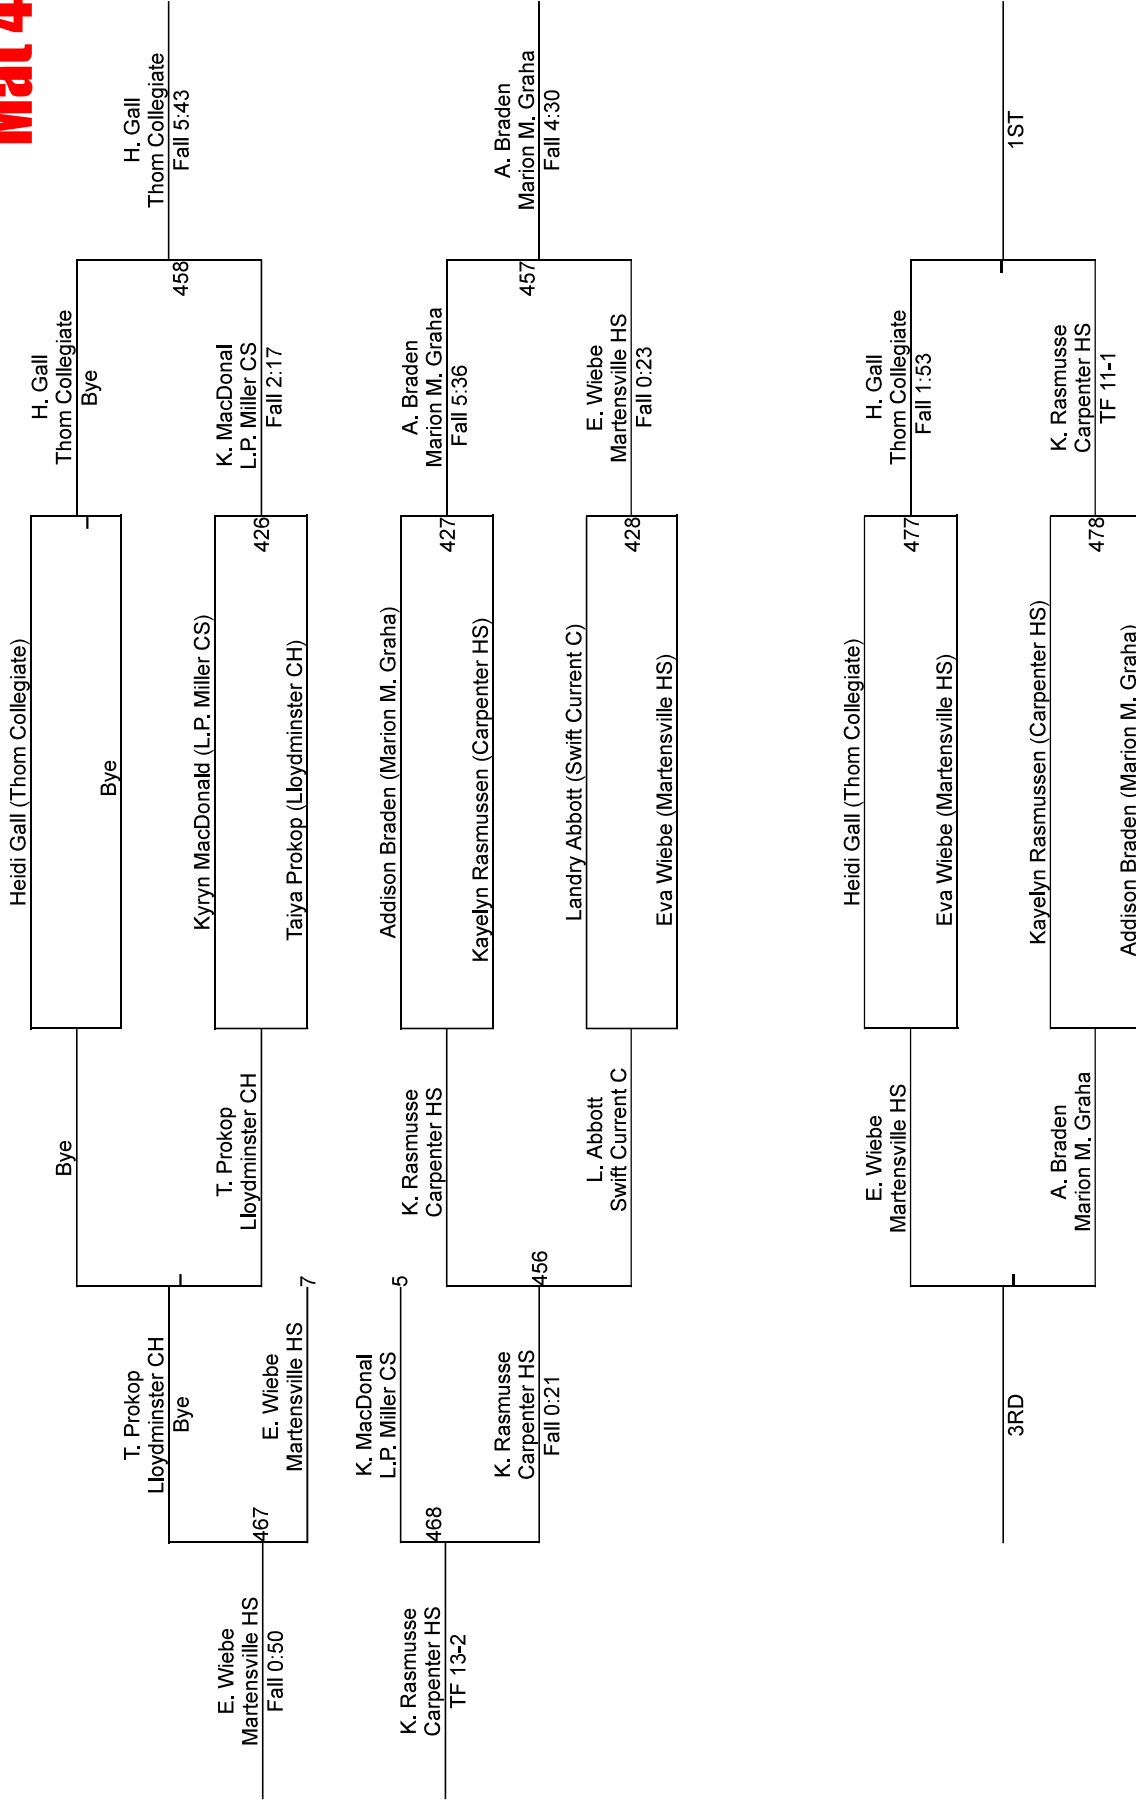

2020 SHSAA Provincial Championships

Female 105kg Mat 4