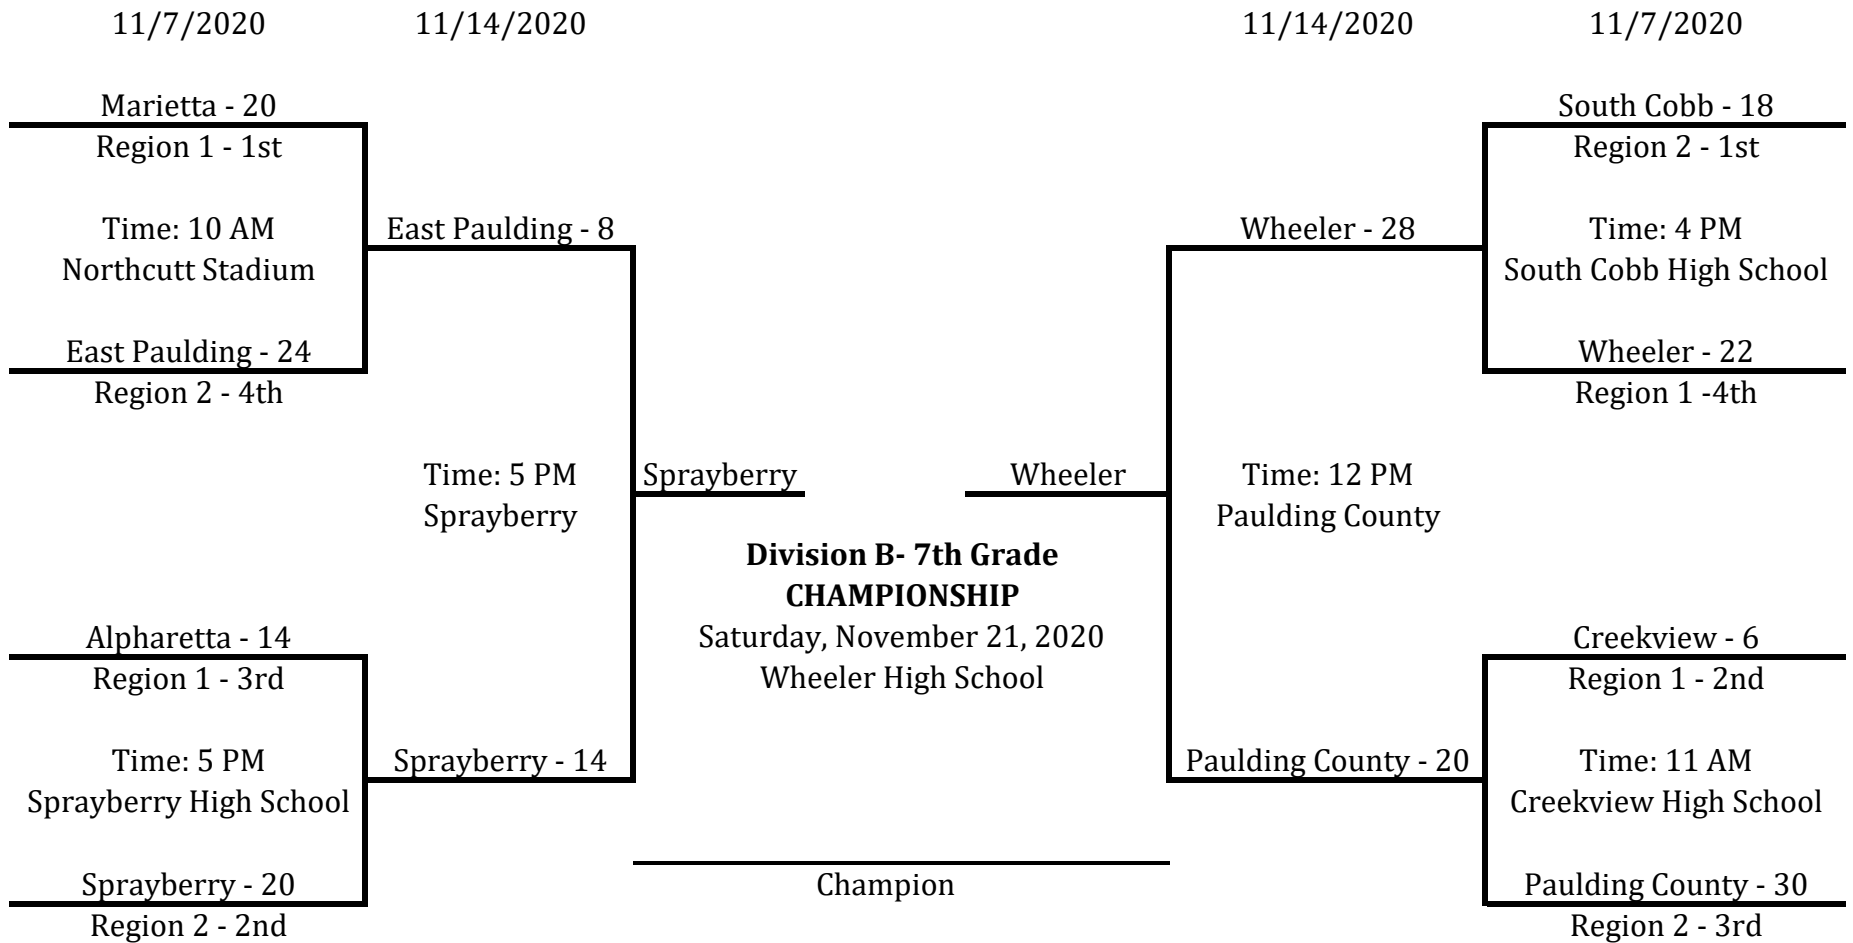

Date	VISITOR	HOME	LOCATION	Grade	Division	Time	Organization	Notes
11/21/2020	West All Stars	East All Stars	Milton High School	6th	ALL	9:00 AM	GMSAA	
11/21/2020	Woodstock	Milton	Milton High School	6th	A	11:00 AM	GMSAA	
11/21/2020	West All Stars	East All Stars	Milton High School	7th	ALL	1:00 PM	GMSAA	
11/21/2020	Rome	Sequoyah	Milton High School	7th	A	3:00 PM	GMSAA	
11/21/2020	West All Stars	East All Stars	Milton High School	8th	ALL	5:00 PM	GMSAA	
11/21/2020	North Cobb	Rome	Milton High School	8th	A	7:00 PM	GMSAA	
11/21/2020	Cedartown	Dunwoody	Wheeler High School	6th	C	9:00 AM	GMSAA	
11/21/2020	East Paulding	Paulding County	Wheeler High School	6th	B	11:00 AM	GMSAA	
11/21/2020	Hiram	Kell	Wheeler High School	7th	C	1:00 PM	GMSAA	
11/21/2020	Wheeler	Sprayberry	Wheeler High School	7th	B	3:00 PM	GMSAA	
11/21/2020	Cedartown	River Ridge	Wheeler High School	8th	C	5:00 PM	GMSAA	
11/21/2020	South Cobb	Creekview	Wheeler High School	8th	B	7:00 PM	GMSAA	

Coin Flip for HOME

**Division A - 6th Grade
2020 Championship Bracket**

**Division A - 7th Grade
2020 Championship Bracket**

**Division A - 8th Grade
2020 Championship Bracket**

**Division B - 6th Grade
2020 Championship Bracket**

**Division B - 7th Grade
2020 Championship Bracket**

**Division B - 8th Grade
2020 Championship Bracket**

**Division C - 6th Grade
2020 Championship Bracket**

**Division C - 7th Grade
2020 Championship Bracket**

**Division C - 8th Grade
2020 Championship Bracket**