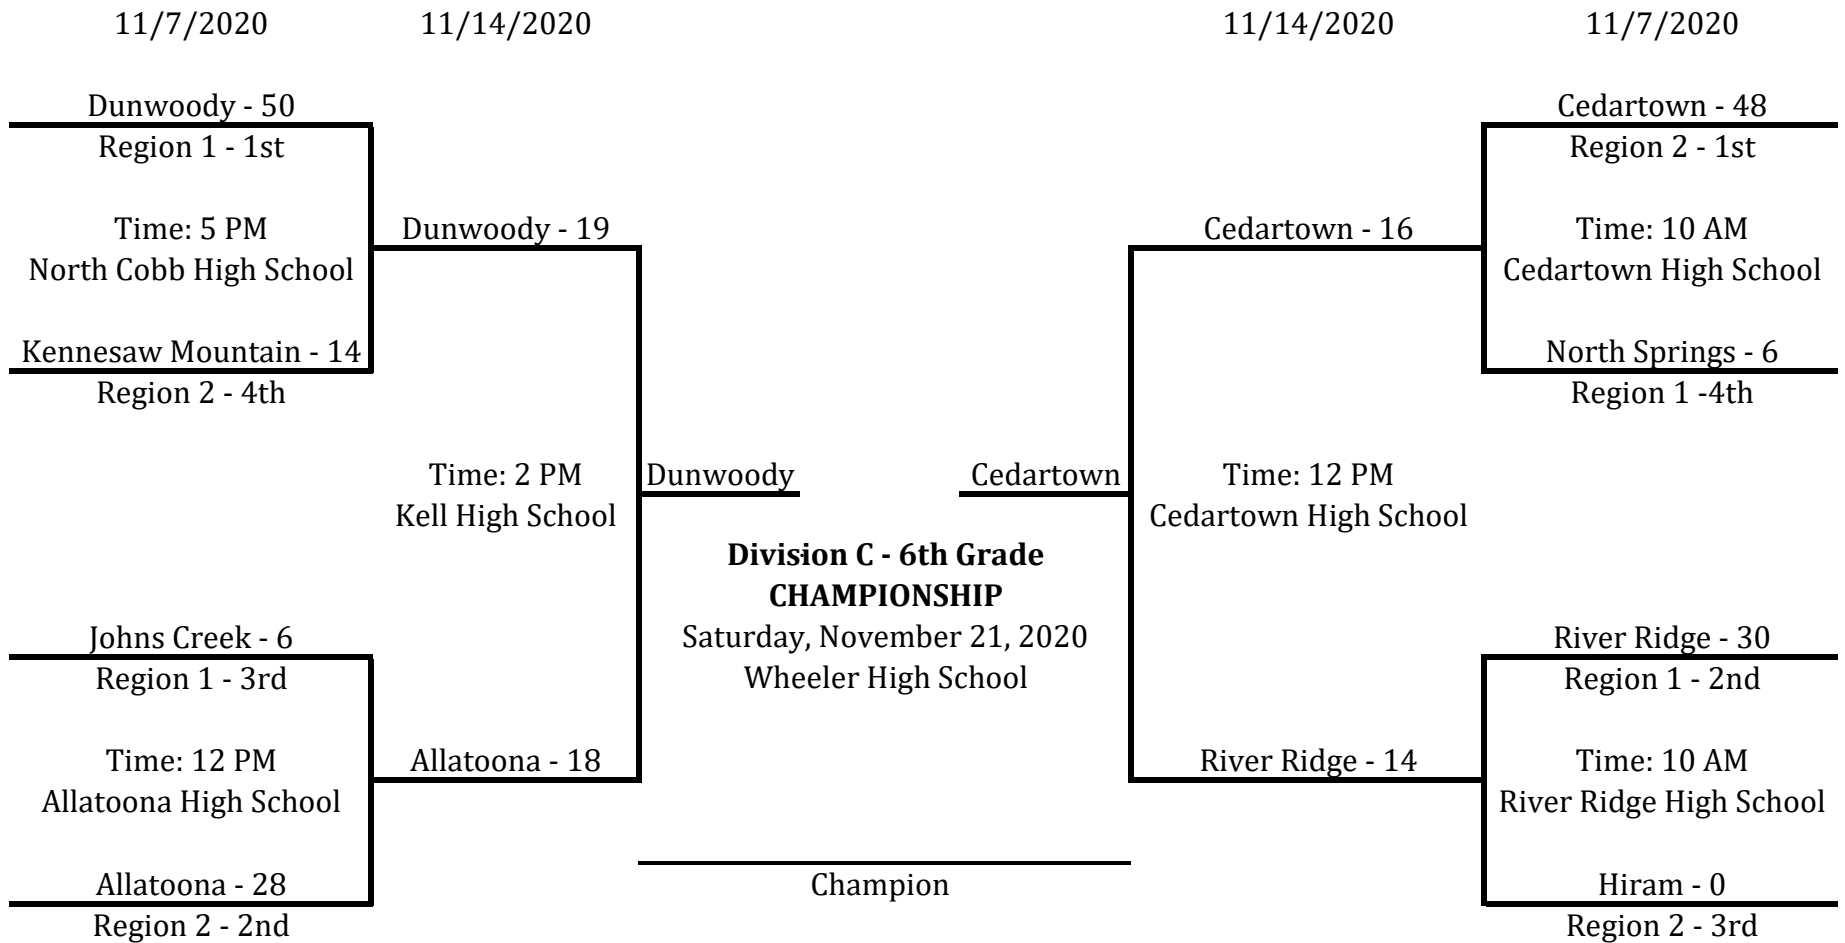

Date	VISITOR	HOME	LOCATION	Grade	Division	Time	Organization	Notes
11/21/2020	West All Stars	East All Stars	Milton High School	6th	ALL	9:00 AM	GMSAA	
11/21/2020	Woodstock	Milton	Milton High School	6th	A	11:00 AM	GMSAA	
11/21/2020	West All Stars	East All Stars	Milton High School	7th	ALL	1:00 PM	GMSAA	
11/21/2020	Rome	Sequoyah	Milton High School	7th	A	3:00 PM	GMSAA	
11/21/2020	West All Stars	East All Stars	Milton High School	8th	ALL	5:00 PM	GMSAA	
11/21/2020	North Cobb	Rome	Milton High School	8th	A	7:00 PM	GMSAA	
11/21/2020	Cedartown	Dunwoody	Wheeler High School	6th	C	9:00 AM	GMSAA	
11/21/2020	East Paulding	Paulding County	Wheeler High School	6th	B	11:00 AM	GMSAA	
11/21/2020	Hiram	Kell	Wheeler High School	7th	C	1:00 PM	GMSAA	
11/21/2020	Wheeler	Sprayberry	Wheeler High School	7th	B	3:00 PM	GMSAA	
11/21/2020	Cedartown	River Ridge	Wheeler High School	8th	C	5:00 PM	GMSAA	
11/21/2020	South Cobb	Creekview	Wheeler High School	8th	B	7:00 PM	GMSAA	

Coin Flip for HOME

**Division A - 6th Grade
2020 Championship Bracket**

**Division A - 7th Grade
2020 Championship Bracket**

**Division A - 8th Grade
2020 Championship Bracket**

**Division B - 6th Grade
2020 Championship Bracket**

**Division B - 7th Grade
2020 Championship Bracket**

**Division B - 8th Grade
2020 Championship Bracket**

**Division C - 6th Grade
2020 Championship Bracket**

**Division C - 7th Grade
2020 Championship Bracket**

**Division C - 8th Grade
2020 Championship Bracket**