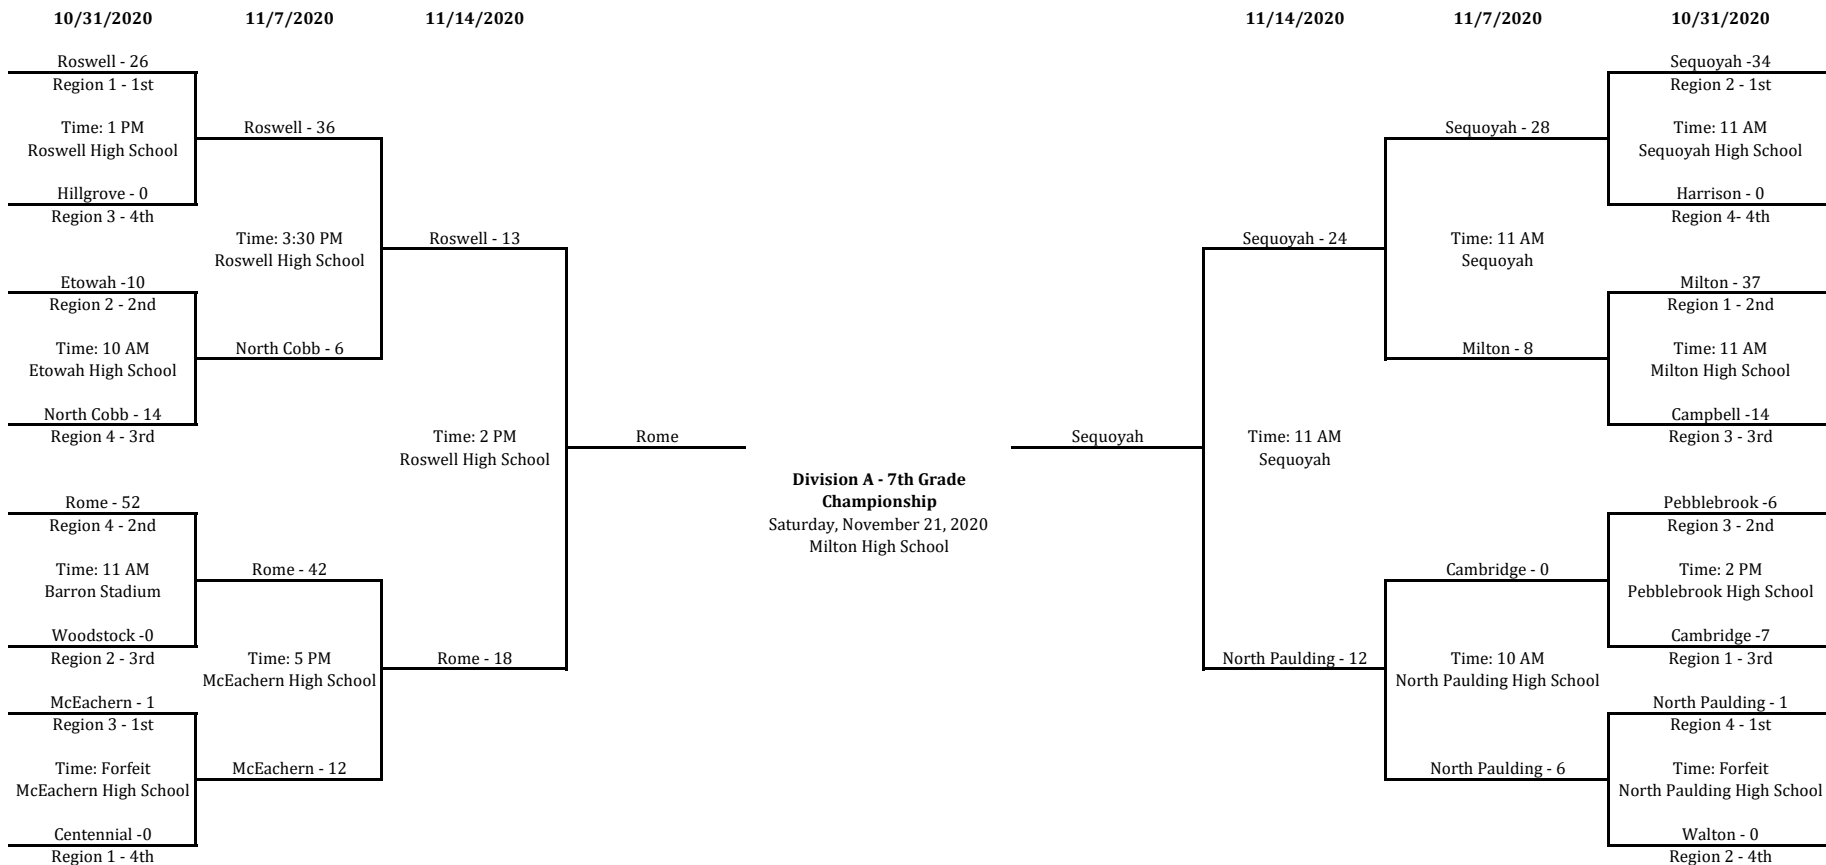

Date	VISITOR	HOME	LOCATION	Grade	Division	Time	Organization	Notes
11/21/2020	West All Stars	East All Stars	Milton High School	6th	ALL	9:00 AM	GMSAA	
11/21/2020	Woodstock	Milton	Milton High School	6th	A	11:00 AM	GMSAA	
11/21/2020	West All Stars	East All Stars	Milton High School	7th	ALL	1:00 PM	GMSAA	
11/21/2020	Rome	Sequoyah	Milton High School	7th	A	3:00 PM	GMSAA	
11/21/2020	West All Stars	East All Stars	Milton High School	8th	ALL	5:00 PM	GMSAA	
11/21/2020	North Cobb	Rome	Milton High School	8th	A	7:00 PM	GMSAA	
11/21/2020	Cedartown	Dunwoody	Wheeler High School	6th	C	9:00 AM	GMSAA	
11/21/2020	East Paulding	Paulding County	Wheeler High School	6th	B	11:00 AM	GMSAA	
11/21/2020	Hiram	Kell	Wheeler High School	7th	C	1:00 PM	GMSAA	
11/21/2020	Wheeler	Sprayberry	Wheeler High School	7th	B	3:00 PM	GMSAA	
11/21/2020	Cedartown	River Ridge	Wheeler High School	8th	C	5:00 PM	GMSAA	
11/21/2020	South Cobb	Creekview	Wheeler High School	8th	B	7:00 PM	GMSAA	

Coin Flip for HOME

**Division A - 6th Grade
2020 Championship Bracket**

**Division A - 7th Grade
2020 Championship Bracket**

**Division A - 8th Grade
2020 Championship Bracket**

**Division B - 6th Grade
2020 Championship Bracket**

**Division B - 7th Grade
2020 Championship Bracket**

**Division B - 8th Grade
2020 Championship Bracket**

**Division C - 6th Grade
2020 Championship Bracket**

**Division C - 7th Grade
2020 Championship Bracket**

**Division C - 8th Grade
2020 Championship Bracket**