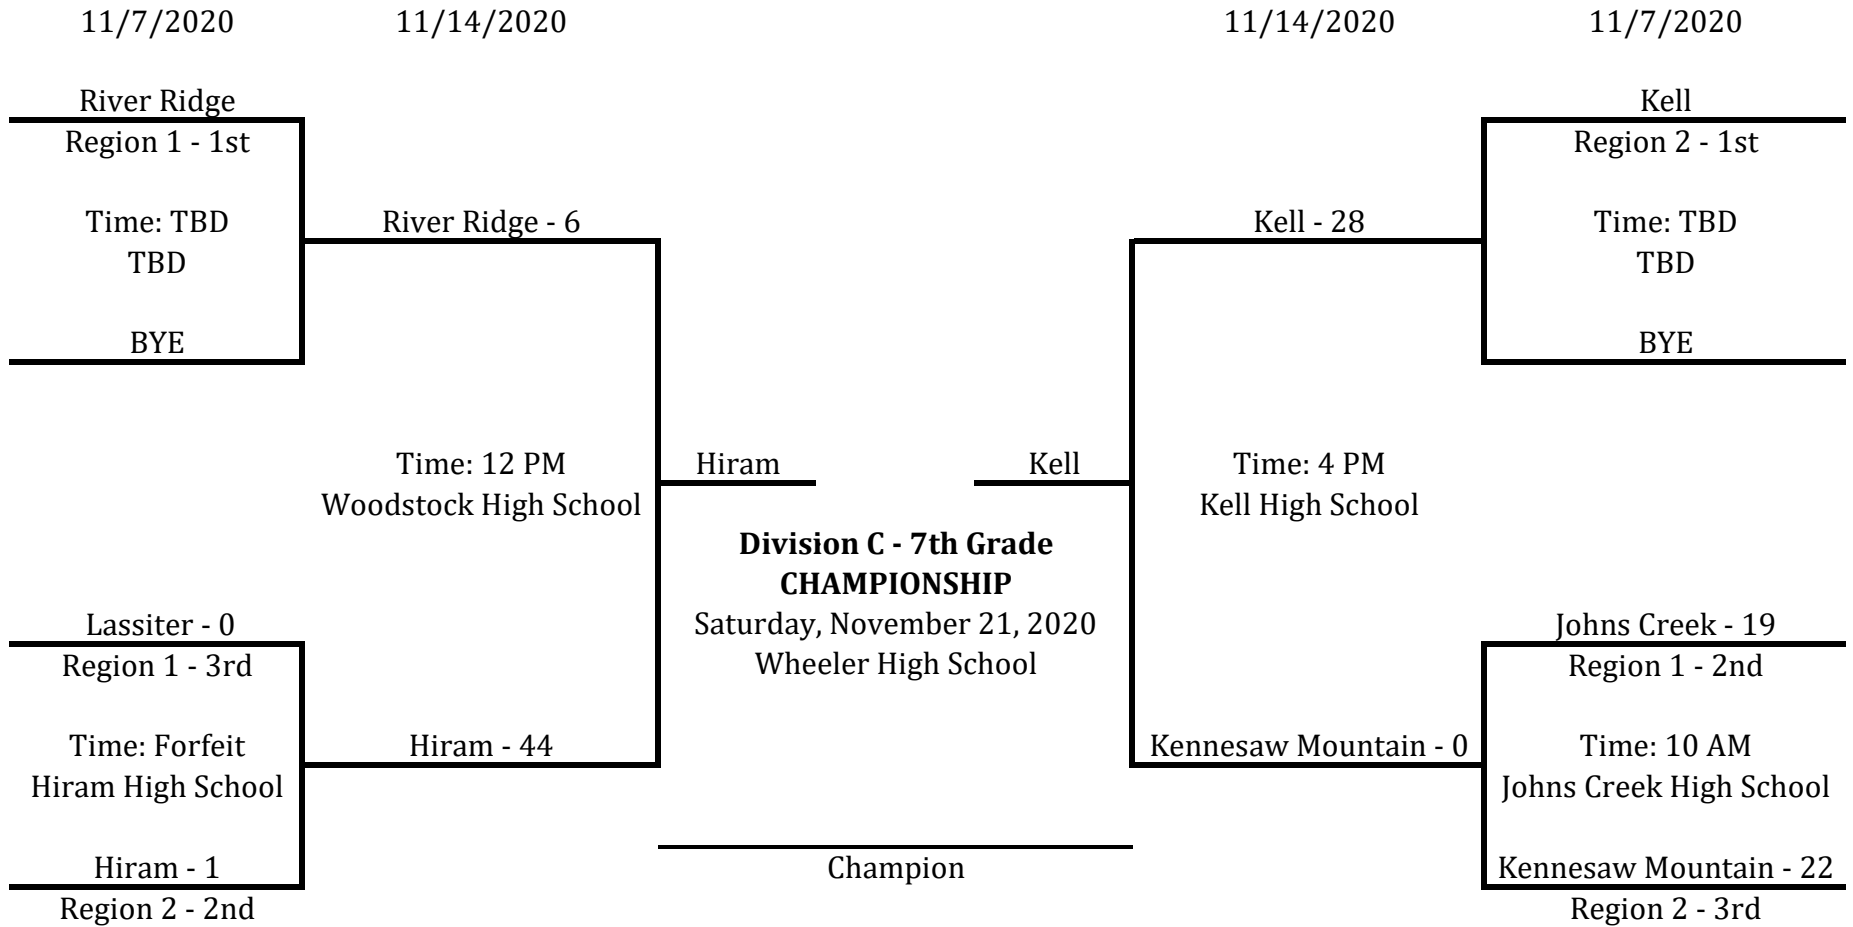

Date	VISITOR	HOME	LOCATION	Grade	Division	Time	Organization	Notes
11/21/2020	West All Stars	East All Stars	Milton High School	6th	ALL	9:00 AM	GMSAA	
11/21/2020	Woodstock	Milton	Milton High School	6th	A	11:00 AM	GMSAA	
11/21/2020	West All Stars	East All Stars	Milton High School	7th	ALL	1:00 PM	GMSAA	
11/21/2020	Rome	Sequoyah	Milton High School	7th	A	3:00 PM	GMSAA	
11/21/2020	West All Stars	East All Stars	Milton High School	8th	ALL	5:00 PM	GMSAA	
11/21/2020	North Cobb	Rome	Milton High School	8th	A	7:00 PM	GMSAA	
11/21/2020	Cedartown	Dunwoody	Wheeler High School	6th	C	9:00 AM	GMSAA	
11/21/2020	East Paulding	Paulding County	Wheeler High School	6th	B	11:00 AM	GMSAA	
11/21/2020	Hiram	Kell	Wheeler High School	7th	C	1:00 PM	GMSAA	
11/21/2020	Wheeler	Sprayberry	Wheeler High School	7th	B	3:00 PM	GMSAA	
11/21/2020	Cedartown	River Ridge	Wheeler High School	8th	C	5:00 PM	GMSAA	
11/21/2020	South Cobb	Creekview	Wheeler High School	8th	B	7:00 PM	GMSAA	

Coin Flip for HOME

**Division A - 6th Grade
2020 Championship Bracket**

**Division A - 7th Grade
2020 Championship Bracket**

**Division A - 8th Grade
2020 Championship Bracket**

**Division B - 6th Grade
2020 Championship Bracket**

**Division B - 7th Grade
2020 Championship Bracket**

**Division B - 8th Grade
2020 Championship Bracket**

**Division C - 6th Grade
2020 Championship Bracket**

**Division C - 7th Grade
2020 Championship Bracket**

**Division C - 8th Grade
2020 Championship Bracket**