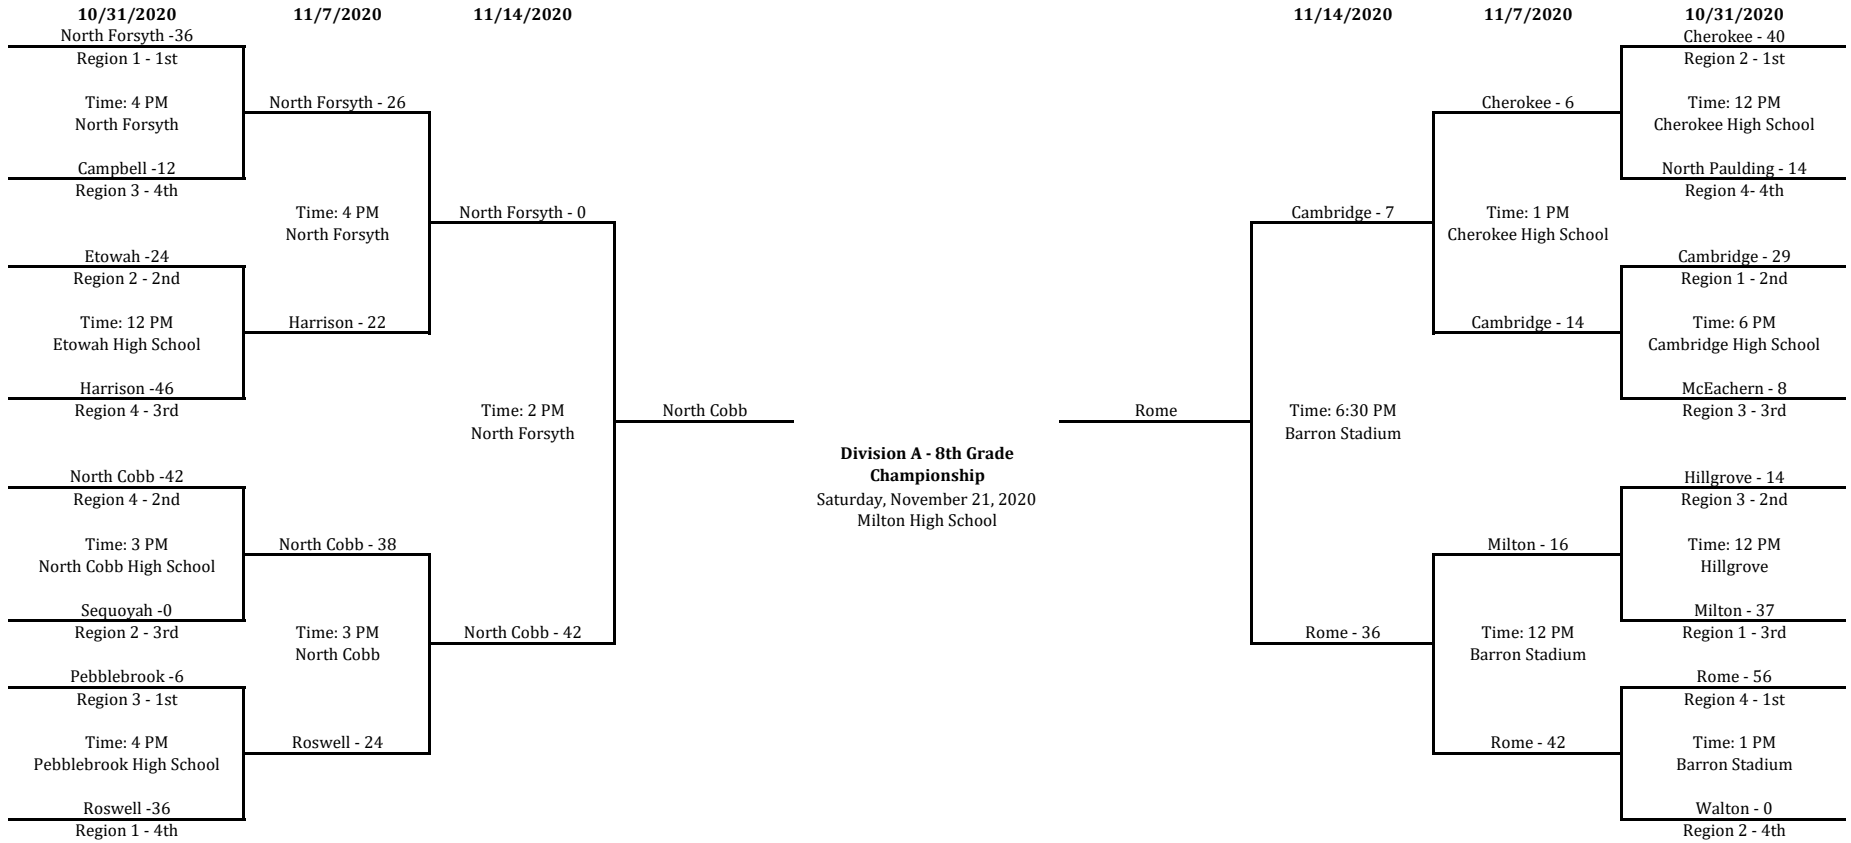

Date	VISITOR	HOME	LOCATION	Grade	Division	Time	Organization	Notes
11/21/2020	West All Stars	East All Stars	Milton High School	6th	ALL	9:00 AM	GMSAA	
11/21/2020	Woodstock	Milton	Milton High School	6th	A	11:00 AM	GMSAA	
11/21/2020	West All Stars	East All Stars	Milton High School	7th	ALL	1:00 PM	GMSAA	
11/21/2020	Rome	Sequoyah	Milton High School	7th	A	3:00 PM	GMSAA	
11/21/2020	West All Stars	East All Stars	Milton High School	8th	ALL	5:00 PM	GMSAA	
11/21/2020	North Cobb	Rome	Milton High School	8th	A	7:00 PM	GMSAA	
11/21/2020	Cedartown	Dunwoody	Wheeler High School	6th	C	9:00 AM	GMSAA	
11/21/2020	East Paulding	Paulding County	Wheeler High School	6th	B	11:00 AM	GMSAA	
11/21/2020	Hiram	Kell	Wheeler High School	7th	C	1:00 PM	GMSAA	
11/21/2020	Wheeler	Sprayberry	Wheeler High School	7th	B	3:00 PM	GMSAA	
11/21/2020	Cedartown	River Ridge	Wheeler High School	8th	C	5:00 PM	GMSAA	
11/21/2020	South Cobb	Creekview	Wheeler High School	8th	B	7:00 PM	GMSAA	

Coin Flip for HOME

**Division A - 6th Grade
2020 Championship Bracket**

**Division A - 7th Grade
2020 Championship Bracket**

**Division A - 8th Grade
2020 Championship Bracket**

**Division B - 6th Grade
2020 Championship Bracket**

**Division B - 7th Grade
2020 Championship Bracket**

**Division B - 8th Grade
2020 Championship Bracket**

**Division C - 6th Grade
2020 Championship Bracket**

**Division C - 7th Grade
2020 Championship Bracket**

**Division C - 8th Grade
2020 Championship Bracket**