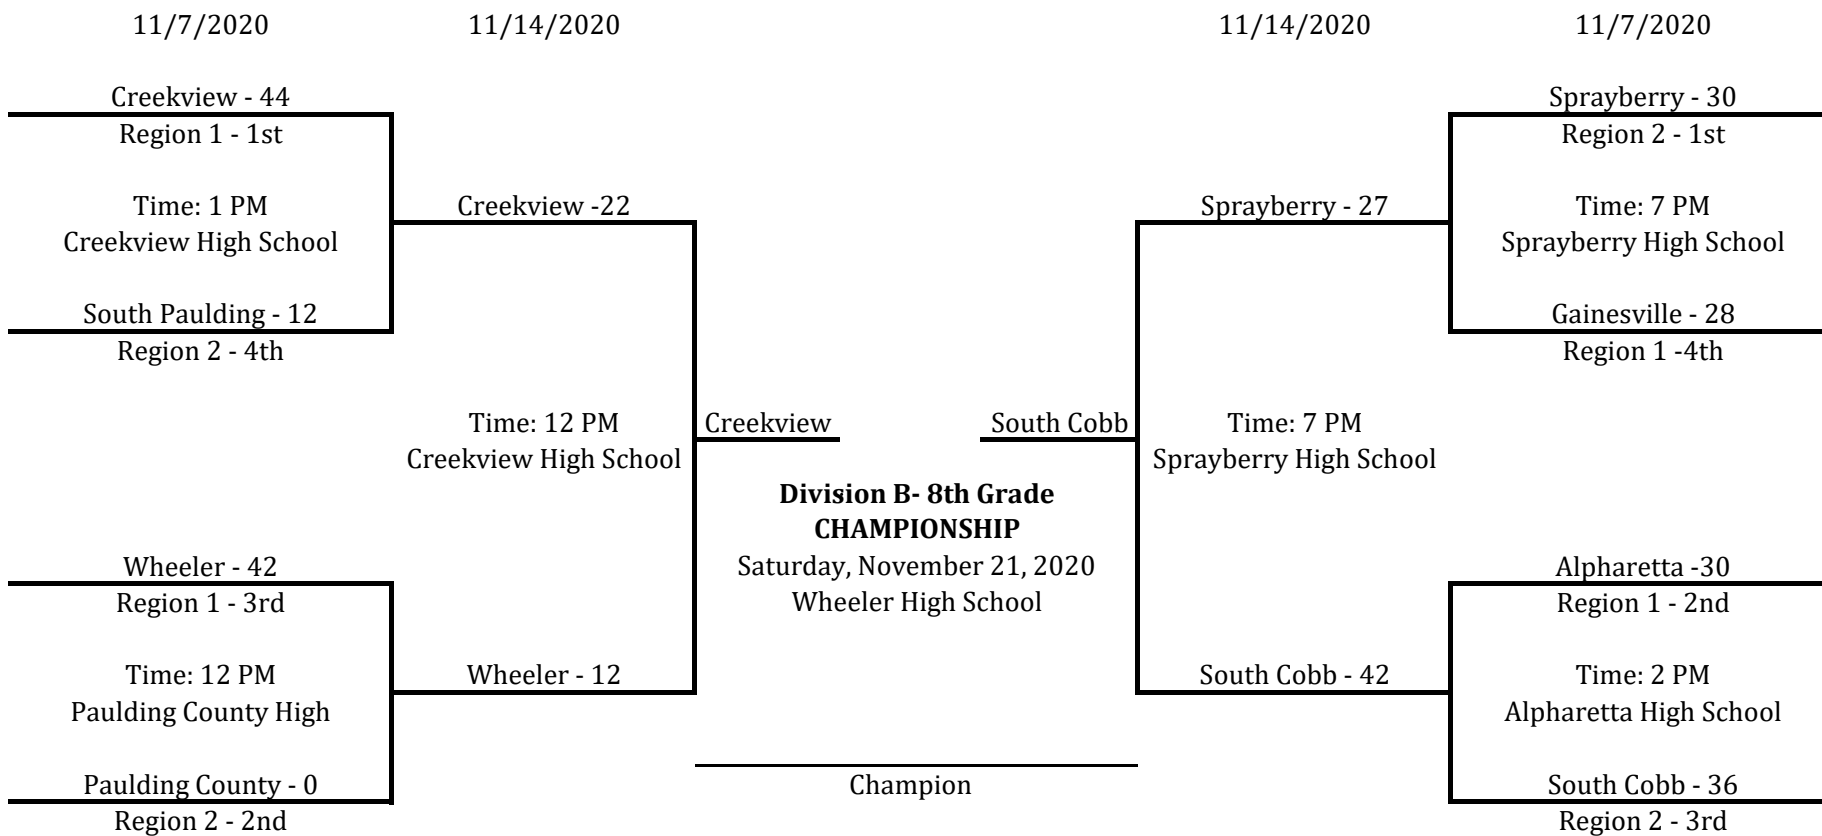

Date	VISITOR	HOME	LOCATION	Grade	Division	Time	Organization	Notes
11/21/2020	West All Stars	East All Stars	Milton High School	6th	ALL	9:00 AM	GMSAA	
11/21/2020	Woodstock	Milton	Milton High School	6th	A	11:00 AM	GMSAA	
11/21/2020	West All Stars	East All Stars	Milton High School	7th	ALL	1:00 PM	GMSAA	
11/21/2020	Rome	Sequoyah	Milton High School	7th	A	3:00 PM	GMSAA	
11/21/2020	West All Stars	East All Stars	Milton High School	8th	ALL	5:00 PM	GMSAA	
11/21/2020	North Cobb	Rome	Milton High School	8th	A	7:00 PM	GMSAA	
11/21/2020	Cedartown	Dunwoody	Wheeler High School	6th	C	9:00 AM	GMSAA	
11/21/2020	East Paulding	Paulding County	Wheeler High School	6th	B	11:00 AM	GMSAA	
11/21/2020	Hiram	Kell	Wheeler High School	7th	C	1:00 PM	GMSAA	
11/21/2020	Wheeler	Sprayberry	Wheeler High School	7th	B	3:00 PM	GMSAA	
11/21/2020	Cedartown	River Ridge	Wheeler High School	8th	C	5:00 PM	GMSAA	
11/21/2020	South Cobb	Creekview	Wheeler High School	8th	B	7:00 PM	GMSAA	

Coin Flip for HOME

**Division A - 6th Grade
2020 Championship Bracket**

**Division A - 7th Grade
2020 Championship Bracket**

**Division A - 8th Grade
2020 Championship Bracket**

**Division B - 6th Grade
2020 Championship Bracket**

**Division B - 7th Grade
2020 Championship Bracket**

**Division B - 8th Grade
2020 Championship Bracket**

**Division C - 6th Grade
2020 Championship Bracket**

**Division C - 7th Grade
2020 Championship Bracket**

**Division C - 8th Grade
2020 Championship Bracket**