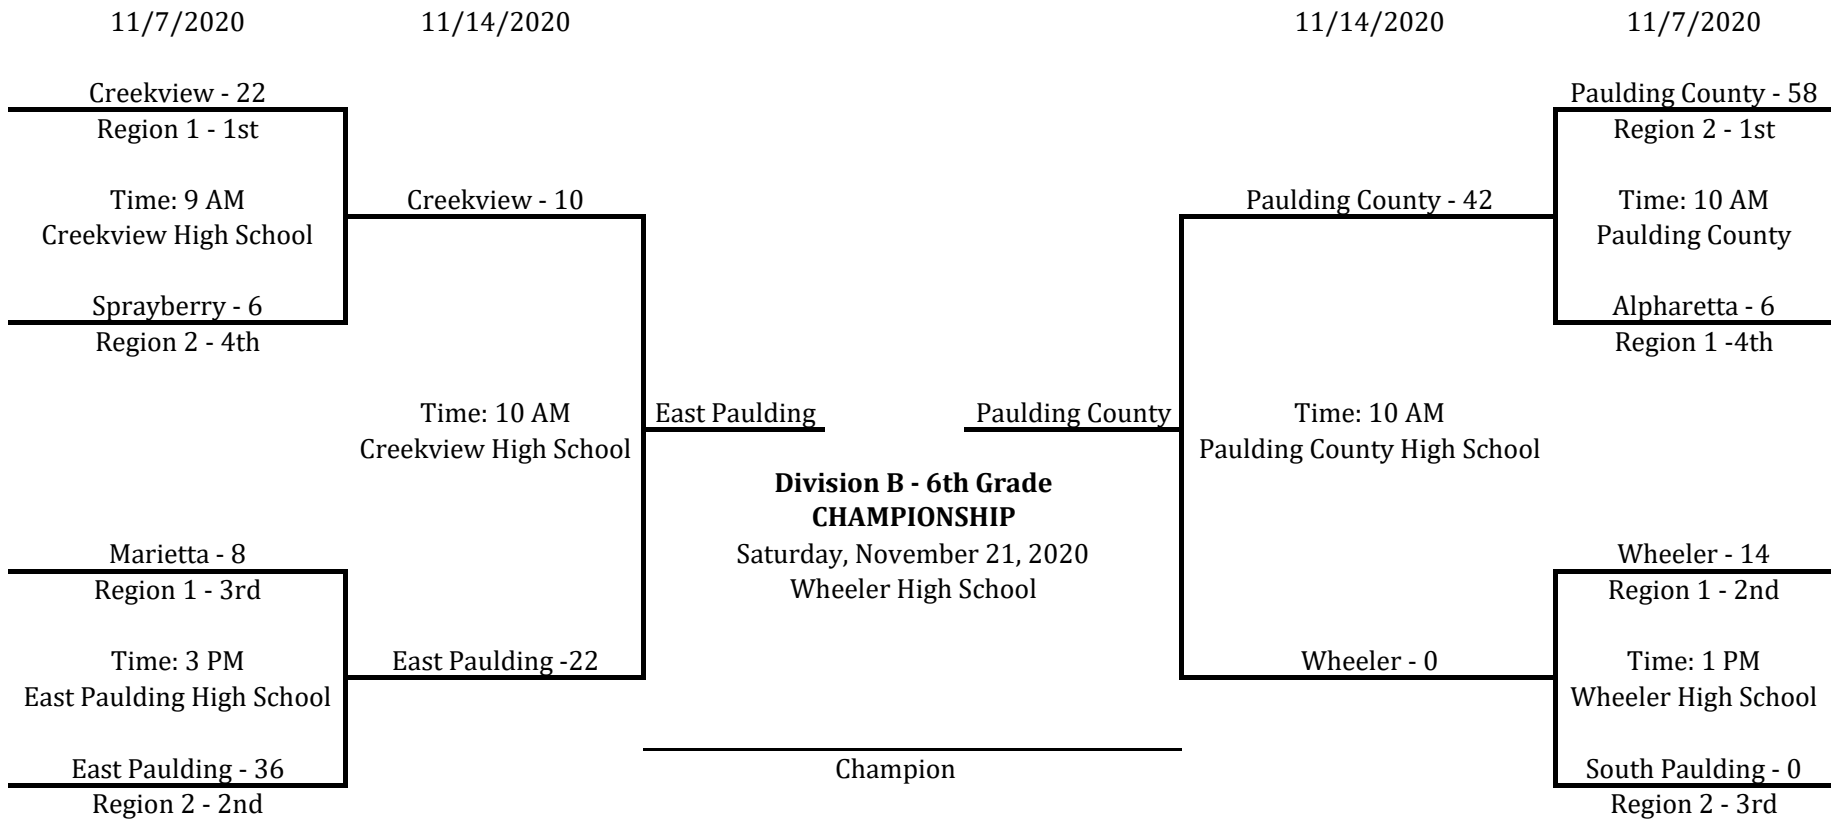

Date	VISITOR	HOME	LOCATION	Grade	Division	Time	Organization	Notes
11/21/2020	West All Stars	East All Stars	Milton High School	6th	ALL	9:00 AM	GMSAA	
11/21/2020	Woodstock	Milton	Milton High School	6th	A	11:00 AM	GMSAA	
11/21/2020	West All Stars	East All Stars	Milton High School	7th	ALL	1:00 PM	GMSAA	
11/21/2020	Rome	Sequoyah	Milton High School	7th	A	3:00 PM	GMSAA	
11/21/2020	West All Stars	East All Stars	Milton High School	8th	ALL	5:00 PM	GMSAA	
11/21/2020	North Cobb	Rome	Milton High School	8th	A	7:00 PM	GMSAA	
11/21/2020	Cedartown	Dunwoody	Wheeler High School	6th	C	9:00 AM	GMSAA	
11/21/2020	East Paulding	Paulding County	Wheeler High School	6th	B	11:00 AM	GMSAA	
11/21/2020	Hiram	Kell	Wheeler High School	7th	C	1:00 PM	GMSAA	
11/21/2020	Wheeler	Sprayberry	Wheeler High School	7th	B	3:00 PM	GMSAA	
11/21/2020	Cedartown	River Ridge	Wheeler High School	8th	C	5:00 PM	GMSAA	
11/21/2020	South Cobb	Creekview	Wheeler High School	8th	B	7:00 PM	GMSAA	

Coin Flip for HOME

**Division A - 6th Grade
2020 Championship Bracket**

**Division A - 7th Grade
2020 Championship Bracket**

**Division A - 8th Grade
2020 Championship Bracket**

**Division B - 6th Grade
2020 Championship Bracket**

**Division B - 7th Grade
2020 Championship Bracket**

**Division B - 8th Grade
2020 Championship Bracket**

**Division C - 6th Grade
2020 Championship Bracket**

**Division C - 7th Grade
2020 Championship Bracket**

**Division C - 8th Grade
2020 Championship Bracket**