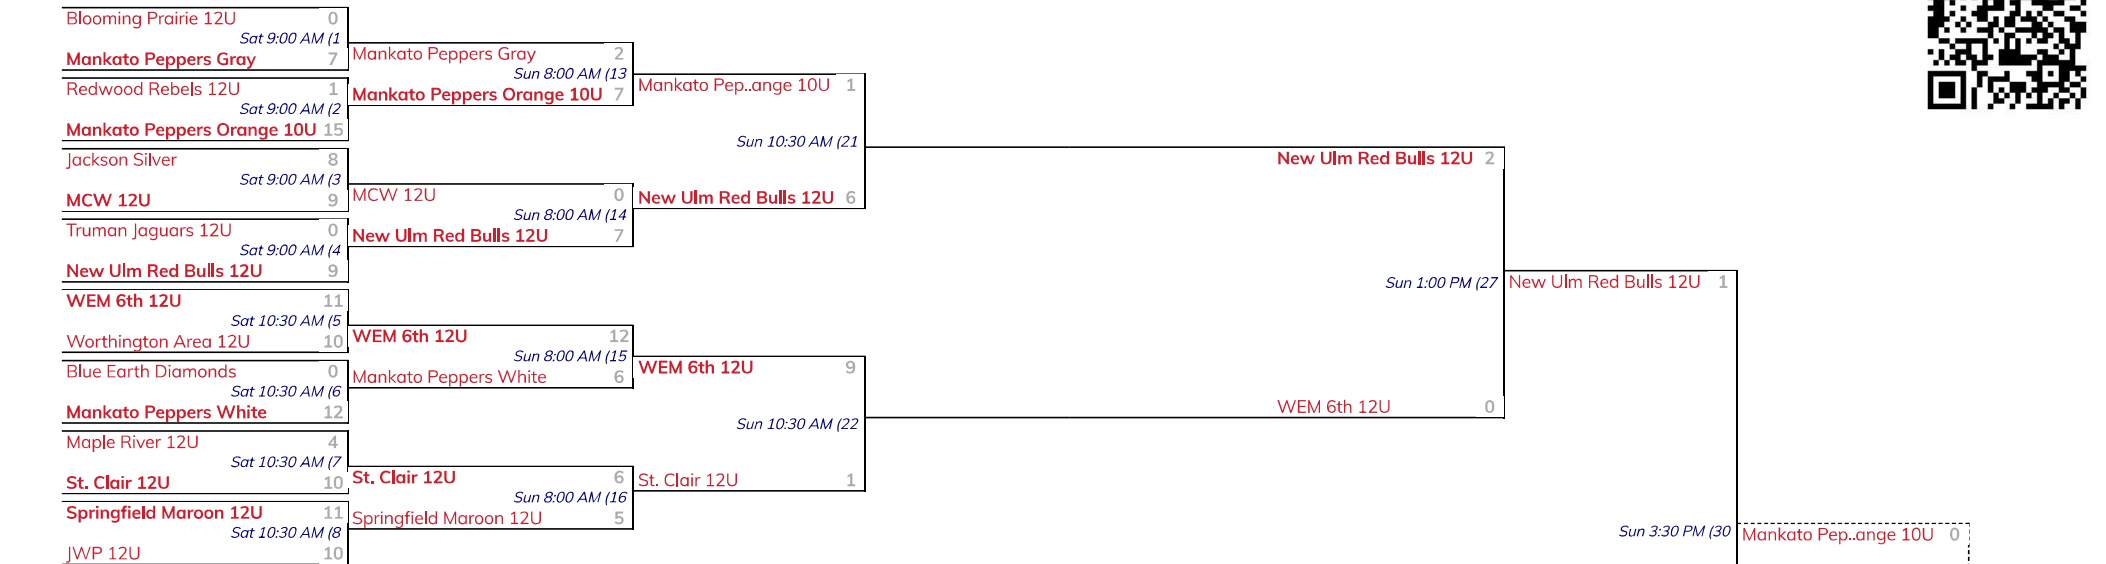

FP2021 - 2021 Southern Star Qualifier - (Blue Earth) - 12-Open

Jun 26 - 27, 2021 — TBA, MN

Double Elimination (16 Teams)

Winner's Bracket

Loser's Bracket