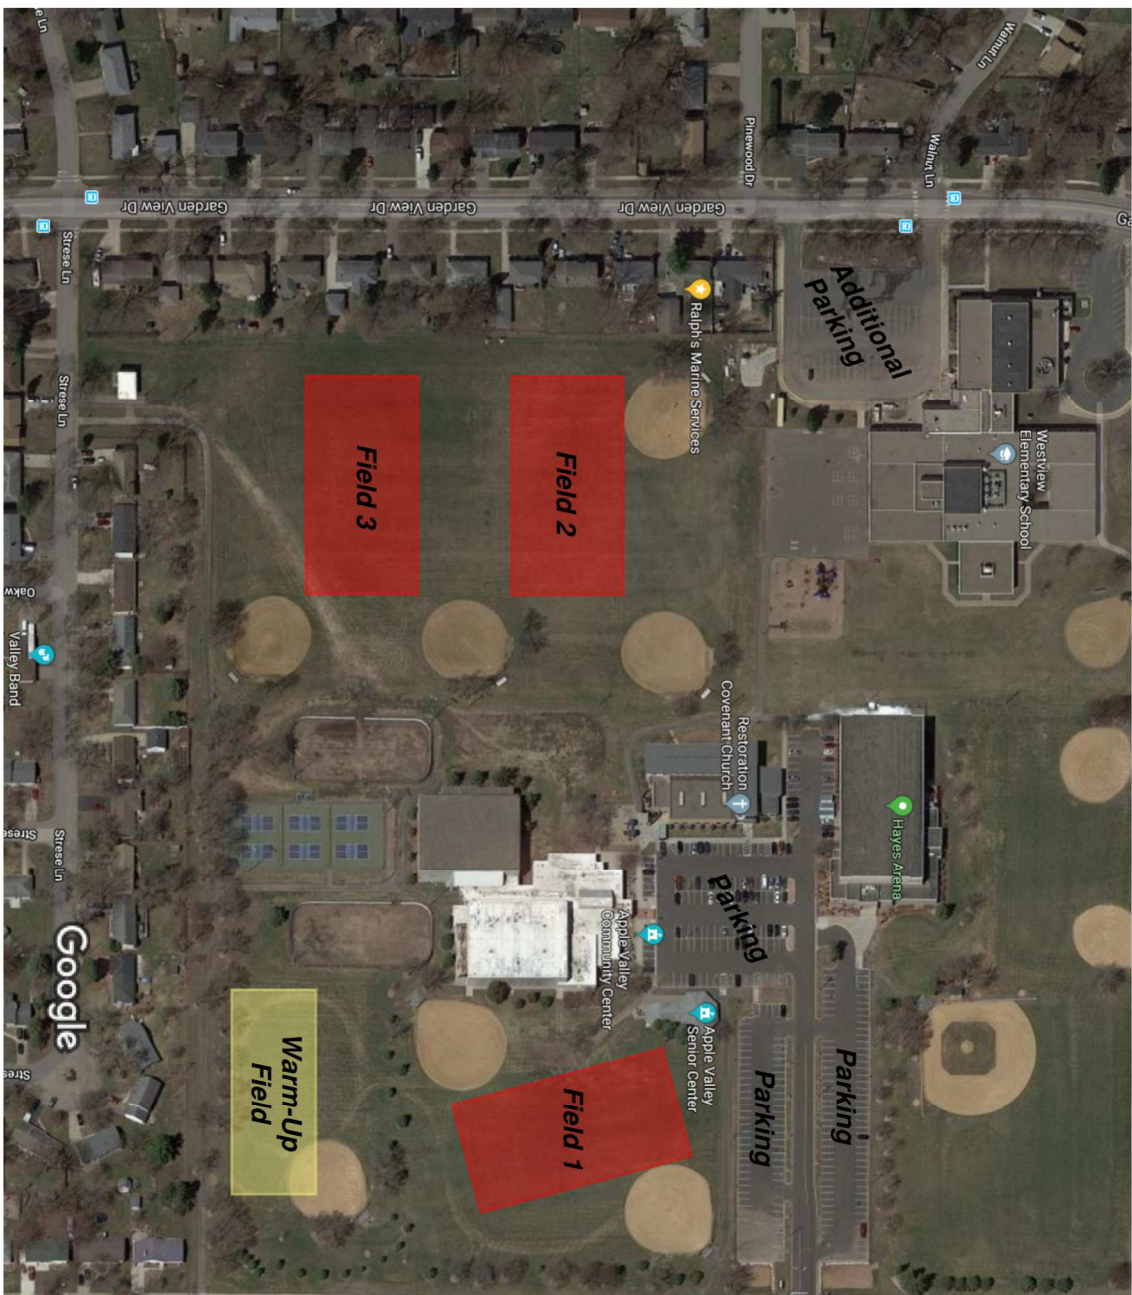

Hayes Field Map

14595 Hayes Rd, Apple Valley, MN 55124

← To Co Rd 42

100 ft