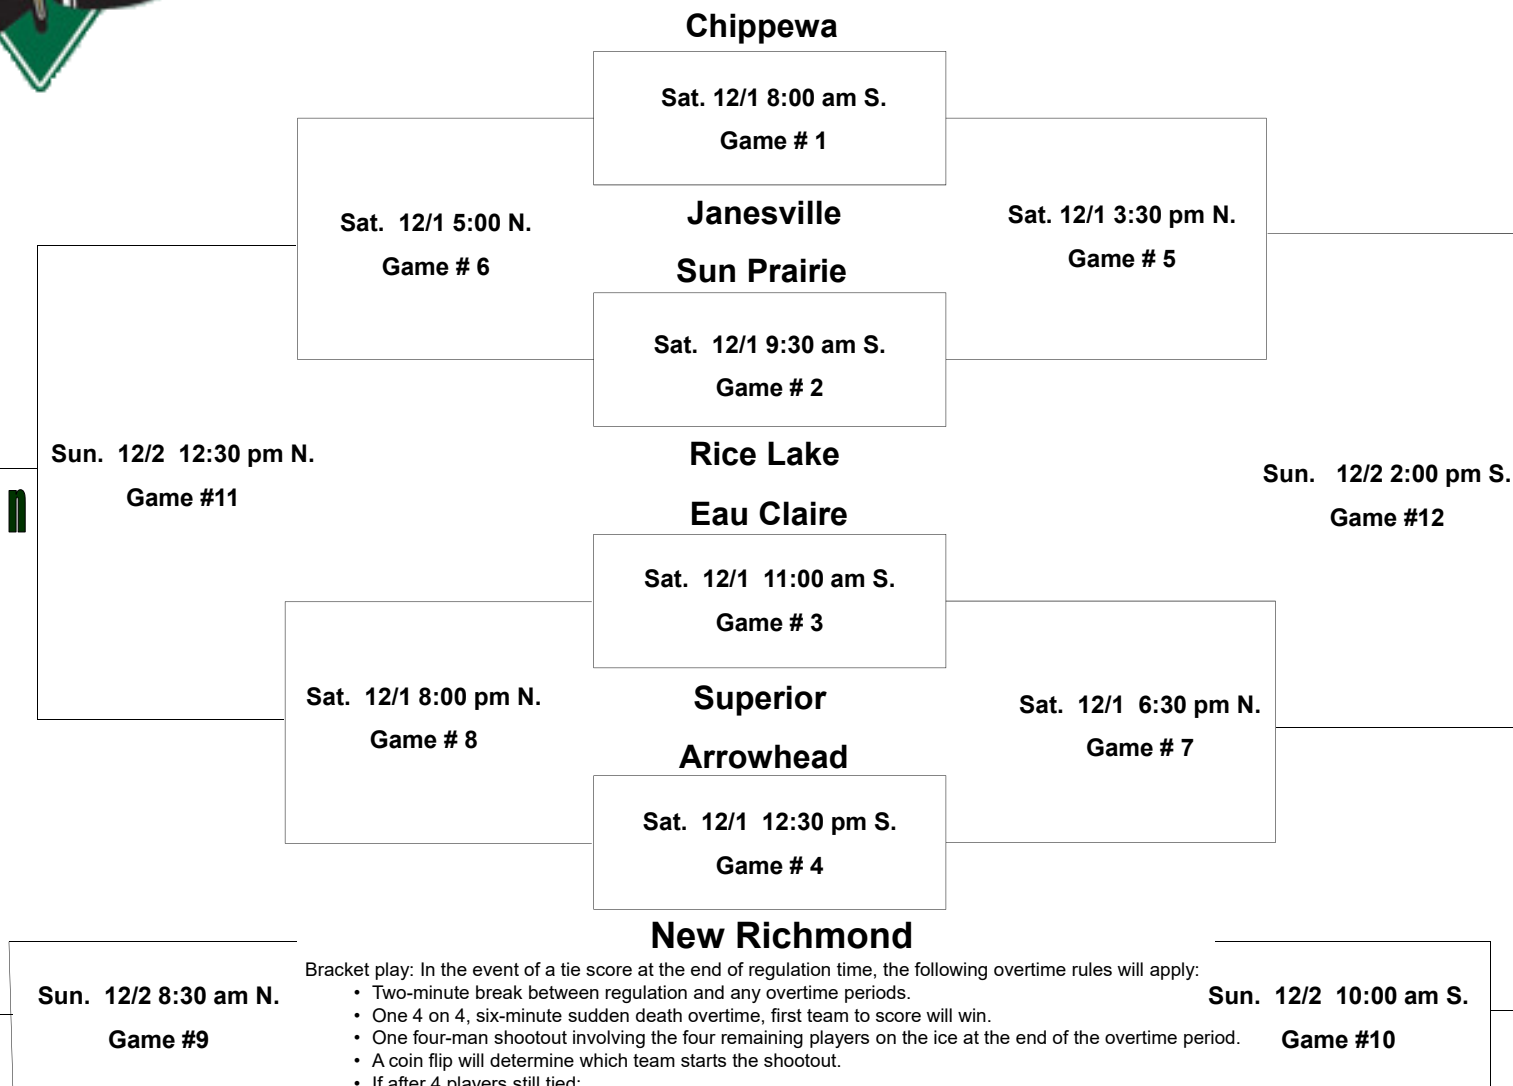

Chippewa Falls Youth Hockey Association Bantam A Tournament Dec 1-2, 2018

Top Team Listed is the **HOME** team and wears **LIGHT**

Consolation

Champions

7th Place

3rd Place

Bracket play: In the event of a tie score at the end of regulation time, the following overtime rules will apply:

- Two-minute break between regulation and any overtime periods.
- One 4 on 4, six-minute sudden death overtime, first team to score will win.
- One four-man shootout involving the four remaining players on the ice at the end of the overtime period.
- A coin flip will determine which team starts the shootout.
- If after 4 players still tied:
- Match play shootout involving the remaining players on the bench.
- Coaches will arrange their bench shooters in any order.
- Teams will alternate leading off.
- Shootout will continue until there is a winner.