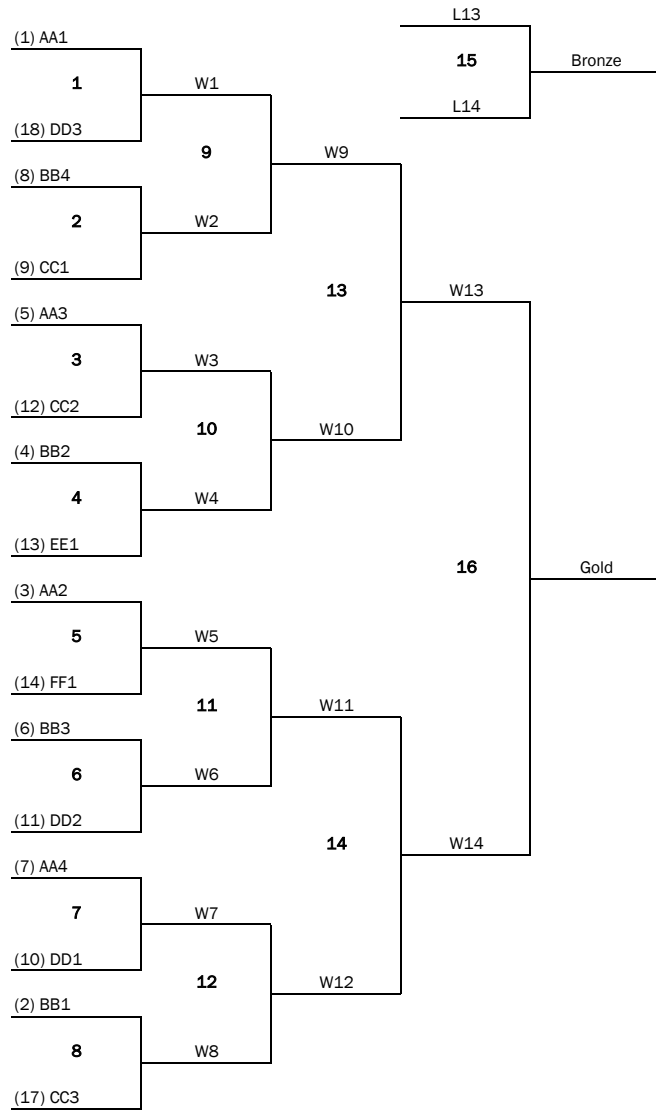

Division: **14UG - D2T1**