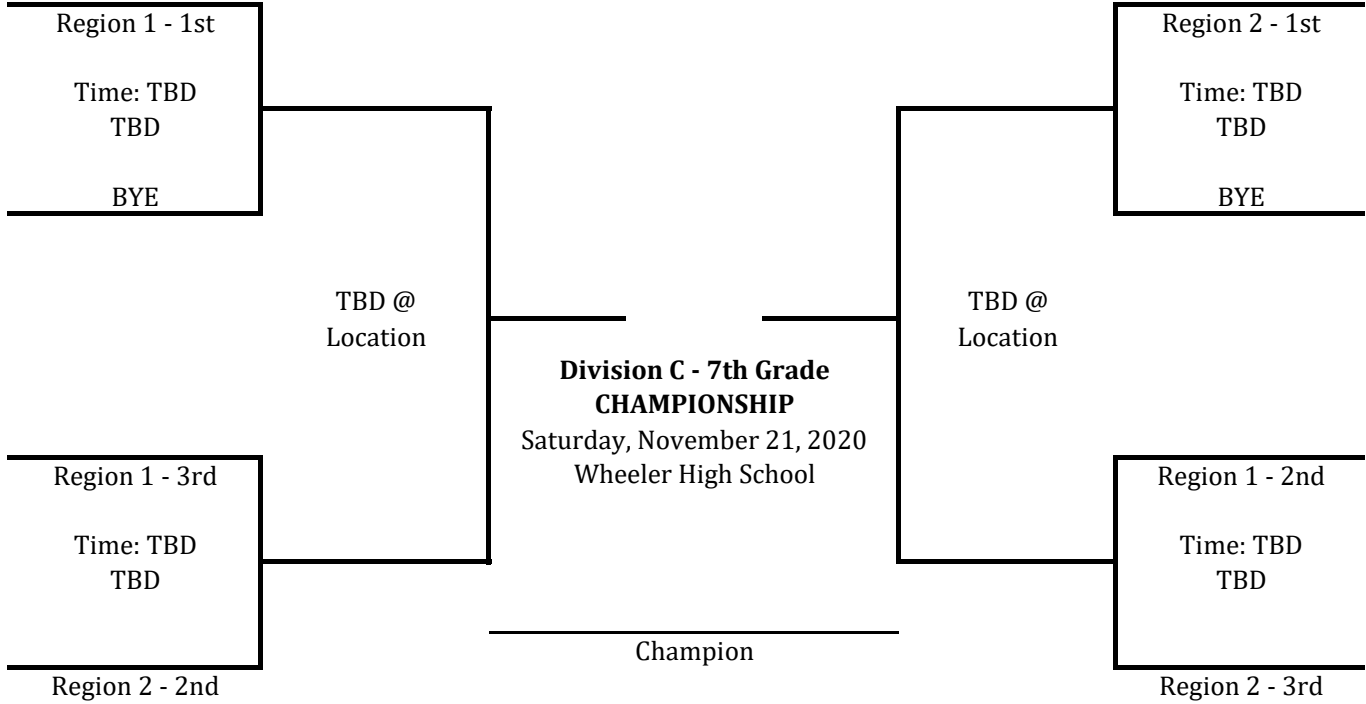

11/7/2020

11/14/2020

11/14/2020

11/7/2020

**Division B - 7th Grade
2020 Championship Bracket**

11/7/2020

11/14/2020

11/14/2020

11/7/2020

**Division B - 8th Grade
2020 Championship Bracket**

11/7/2020

11/14/2020

11/14/2020

11/7/2020

**Division C - 6th Grade
2020 Championship Bracket**

11/7/2020

11/14/2020

11/14/2020

11/7/2020

**Division C - 7th Grade
2020 Championship Bracket**

11/7/2020

11/14/2020

11/14/2020

11/7/2020

**Division C - 8th Grade
2020 Championship Bracket**

11/7/2020

11/14/2020

11/14/2020

11/7/2020

Cambridge	A	1	Cambridge6th	6th	Top 2 Teams from each Region		
Centennial	A	1	Centennial6th	6th			
Milton	A	1	Milton6th	6th	Cross Over	Region 1	Region 3
Roswell	A	1	Roswell6th	6th	Cross Over	Region 2	Region 4
Cherokee	A	2	Cherokee6th	6th			
Etowah	A	2	Etowah6th	6th			
Sequoyah	A	2	Sequoyah6th	6th			
Woodstock	A	2	Woodstock6th	6th			
Hillgrove	A	3	Hillgrove6th	6th			
McEachern	A	3	McEachern6th	6th			
Walton	A	3	Walton6th	6th			
Harrison	A	4	Harrison6th	6th			
North Paulding	A	4	NorthPaulding6th	6th			
Rome	A	4	Rome6th	6th			