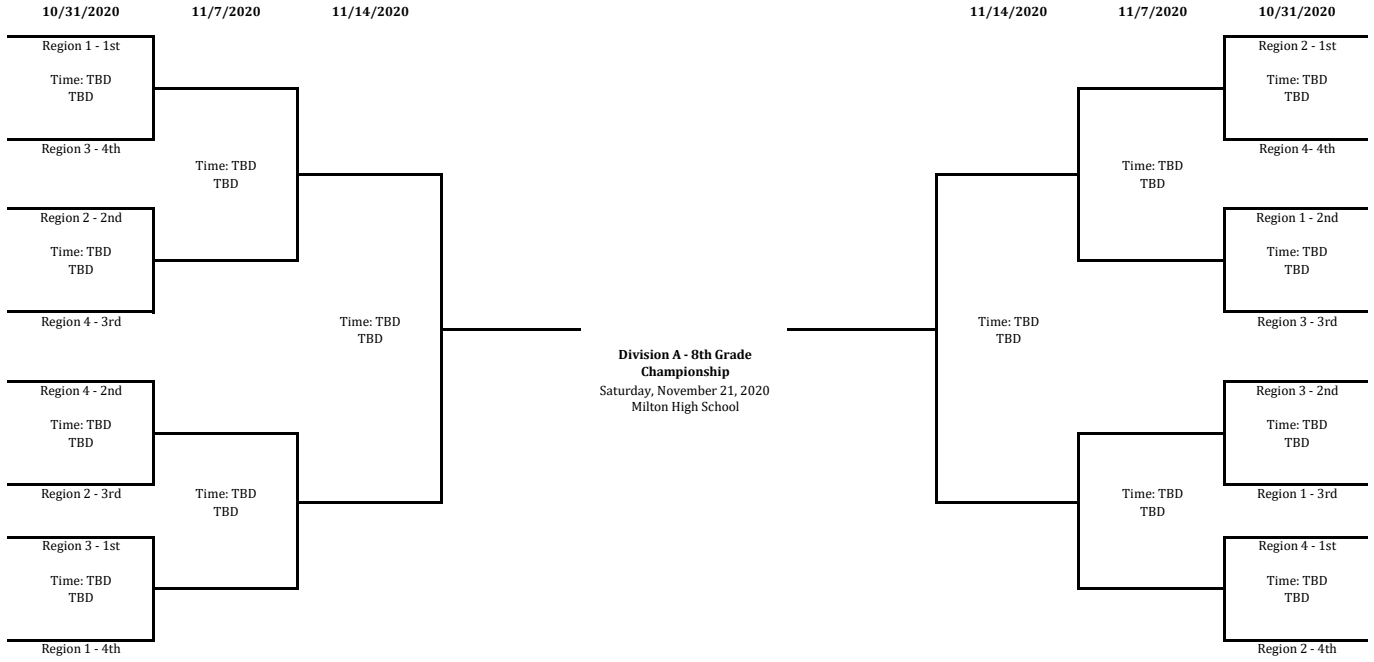

**Division A - 6th Grade
2020 Championship Bracket**

11/7/2020

11/14/2020

11/14/2020

11/7/2020

Division A - 7th Grade
2020 Championship Bracket

Division A - 8th Grade
2020 Championship Bracket

**Division B - 6th Grade
2020 Championship Bracket**

11/7/2020

11/14/2020

11/14/2020

11/7/2020

**Division B - 7th Grade
2020 Championship Bracket**

11/7/2020

11/14/2020

11/14/2020

11/7/2020

**Division B - 8th Grade
2020 Championship Bracket**

11/7/2020

11/14/2020

11/14/2020

11/7/2020

**Division C - 6th Grade
2020 Championship Bracket**

11/7/2020