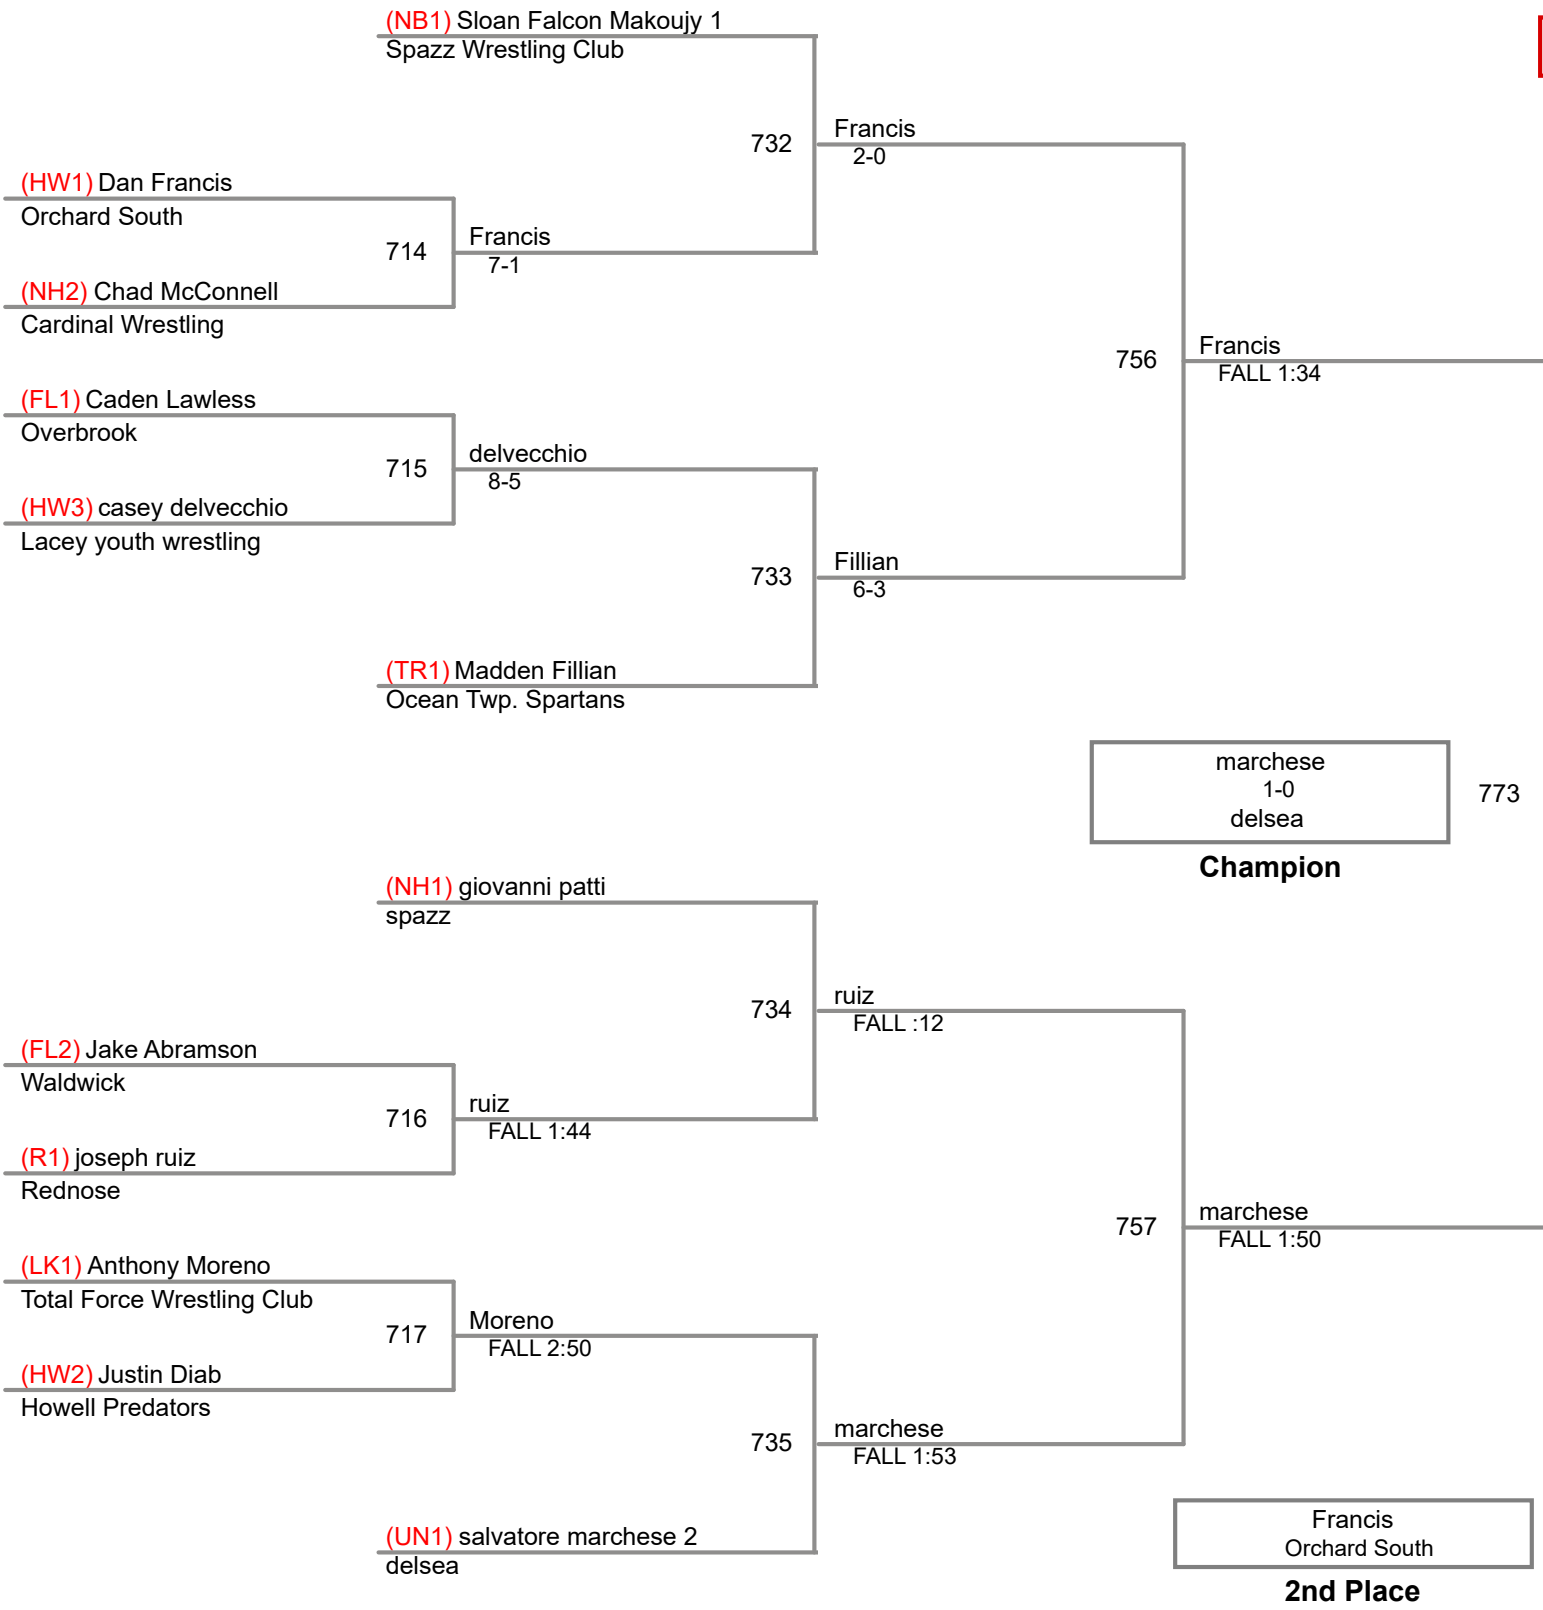

USAWNJ Championships  
Bantam

**40 Lbs**

**45 Lbs**

**50 Lbs**

**55 Lbs**

**60 Lbs**

**65 Lbs**

**70 Lbs**

USAWNJ Championships  
Bantam

**75 Lbs**

USAWNJ Championships  
Bantam

**80 Lbs**

USAWNJ Championships  
Bantam

**85 Lbs**

USAWNJ Championships  
Bantam

**110 Lbs**

USAWNJ Championships  
Bantam

**130 Lbs**