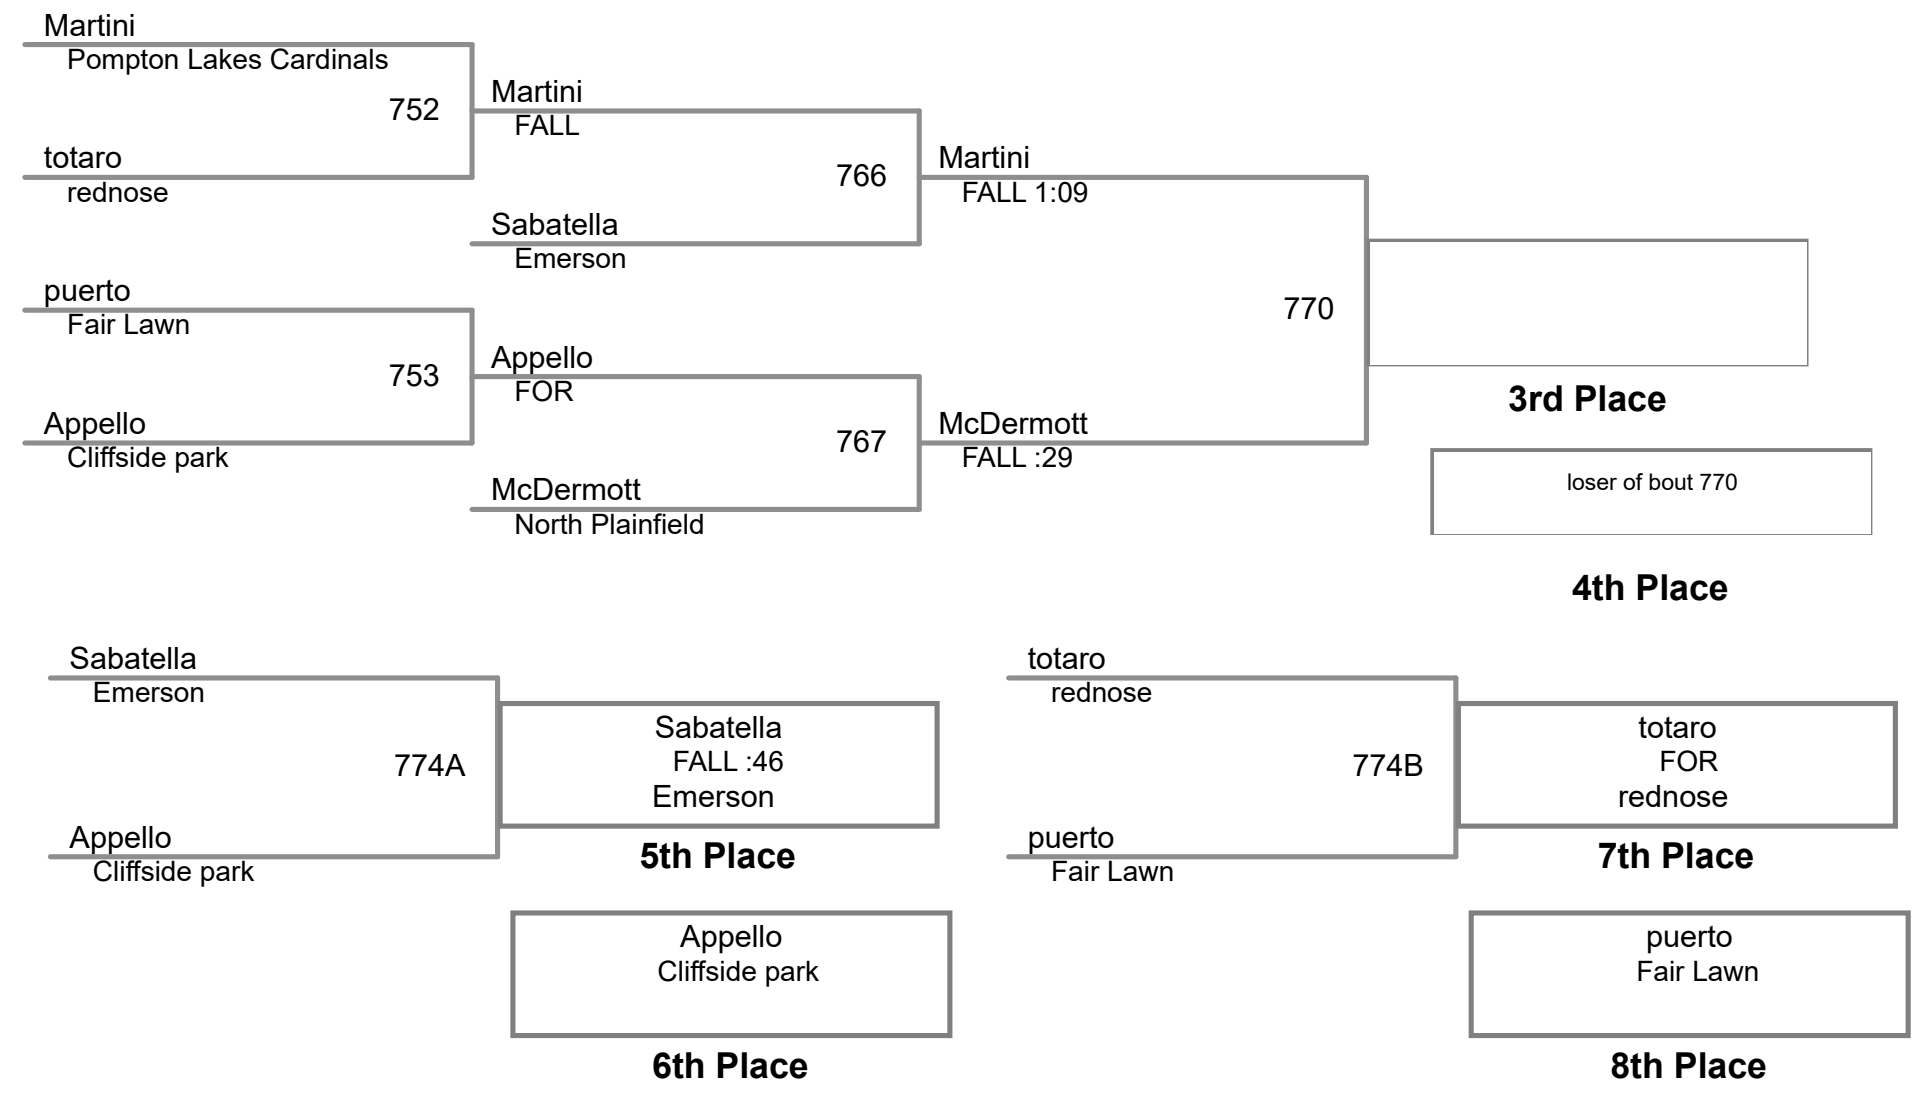

USAWNJ Championships  
Bantam

**75 Lbs**

USAWNJ Championships  
Bantam

**80 Lbs**

USAWNJ Championships  
Bantam

**85 Lbs**

USAWNJ Championships  
Bantam

**110 Lbs**