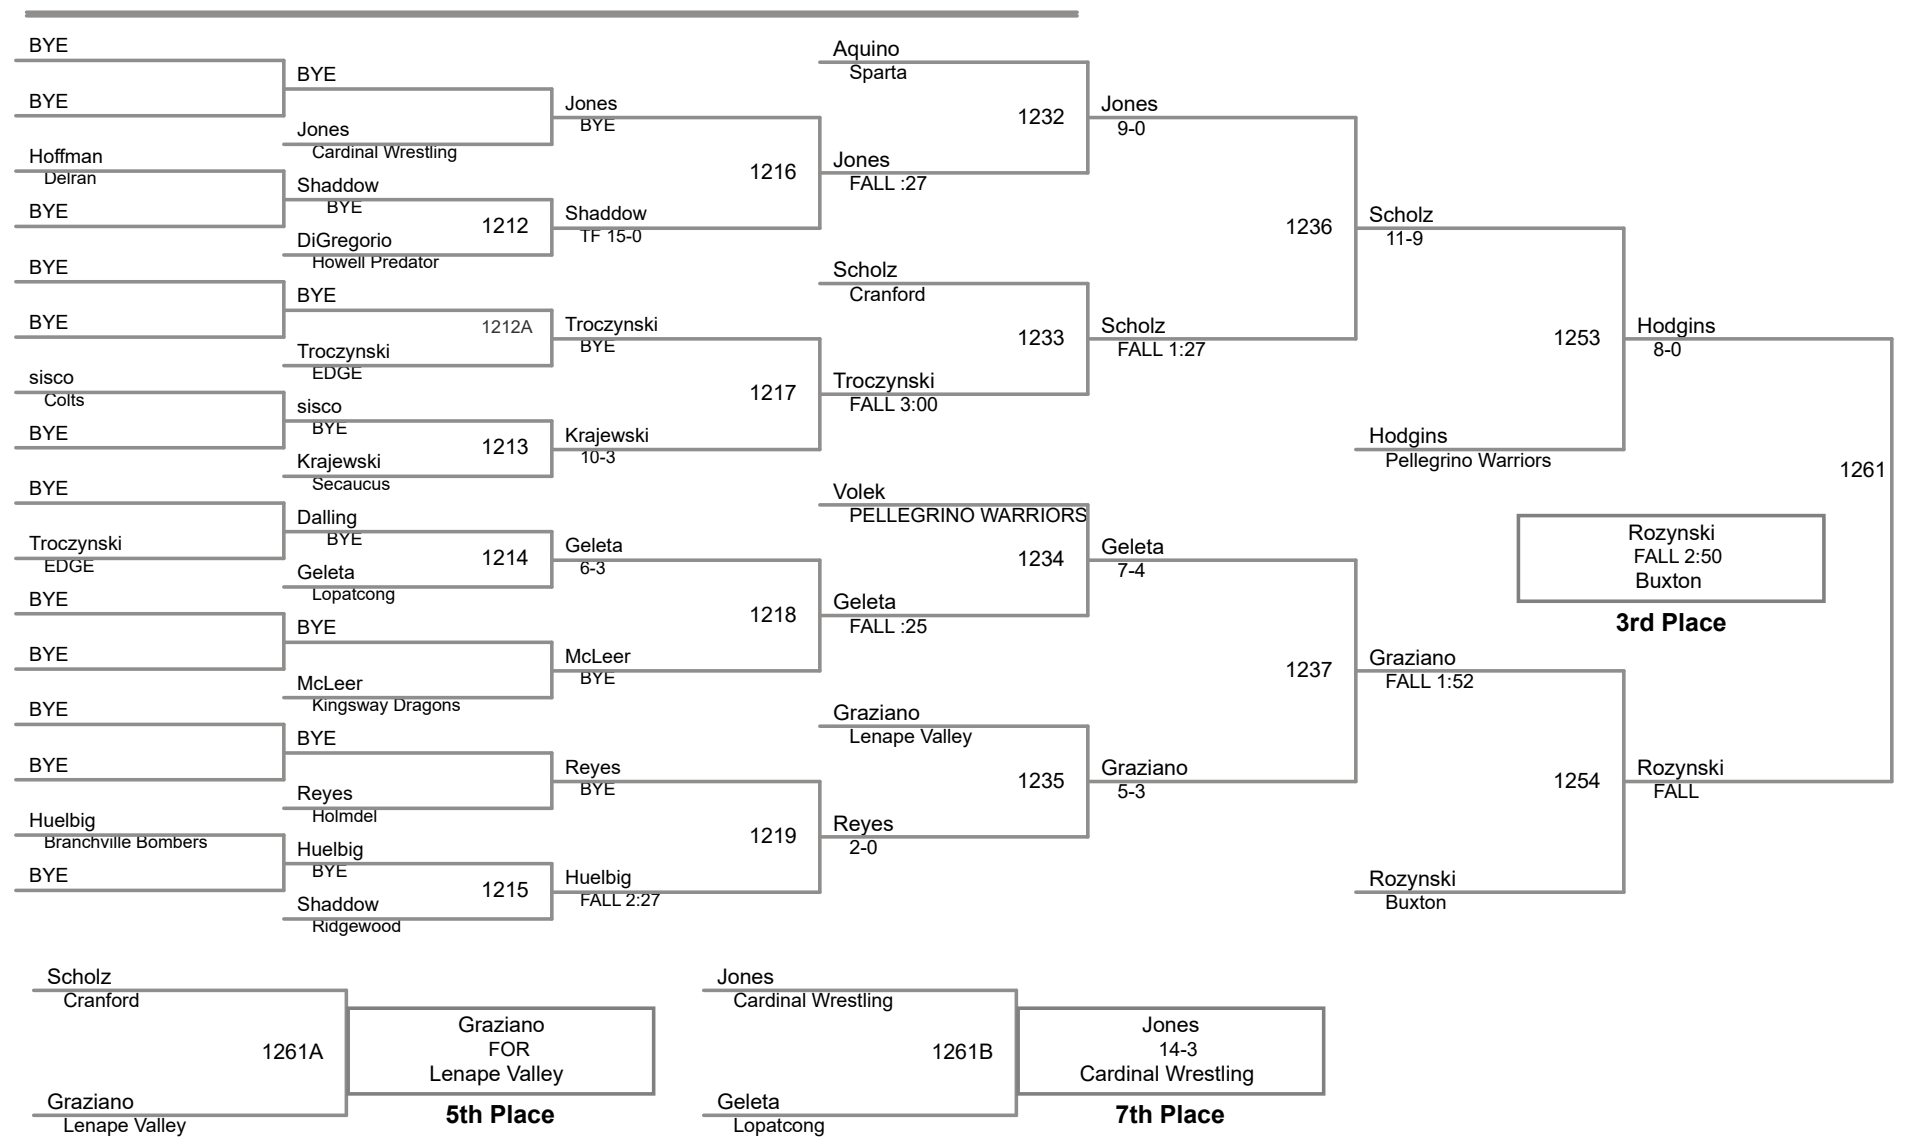

USAWNJ Championships  
Bantam

**40 Lbs**

**45 Lbs**

**50 Lbs**

**55 Lbs**

**60 Lbs**

**65 Lbs**

**70 Lbs**

USAWNJ Championships  
Bantam

**75 Lbs**

USAWNJ Championships  
Bantam

**80 Lbs**

USAWNJ Championships  
Bantam

**85 Lbs**

USAWNJ Championships  
Bantam

**110 Lbs**

USAWNJ Championships  
Bantam

**130 Lbs**