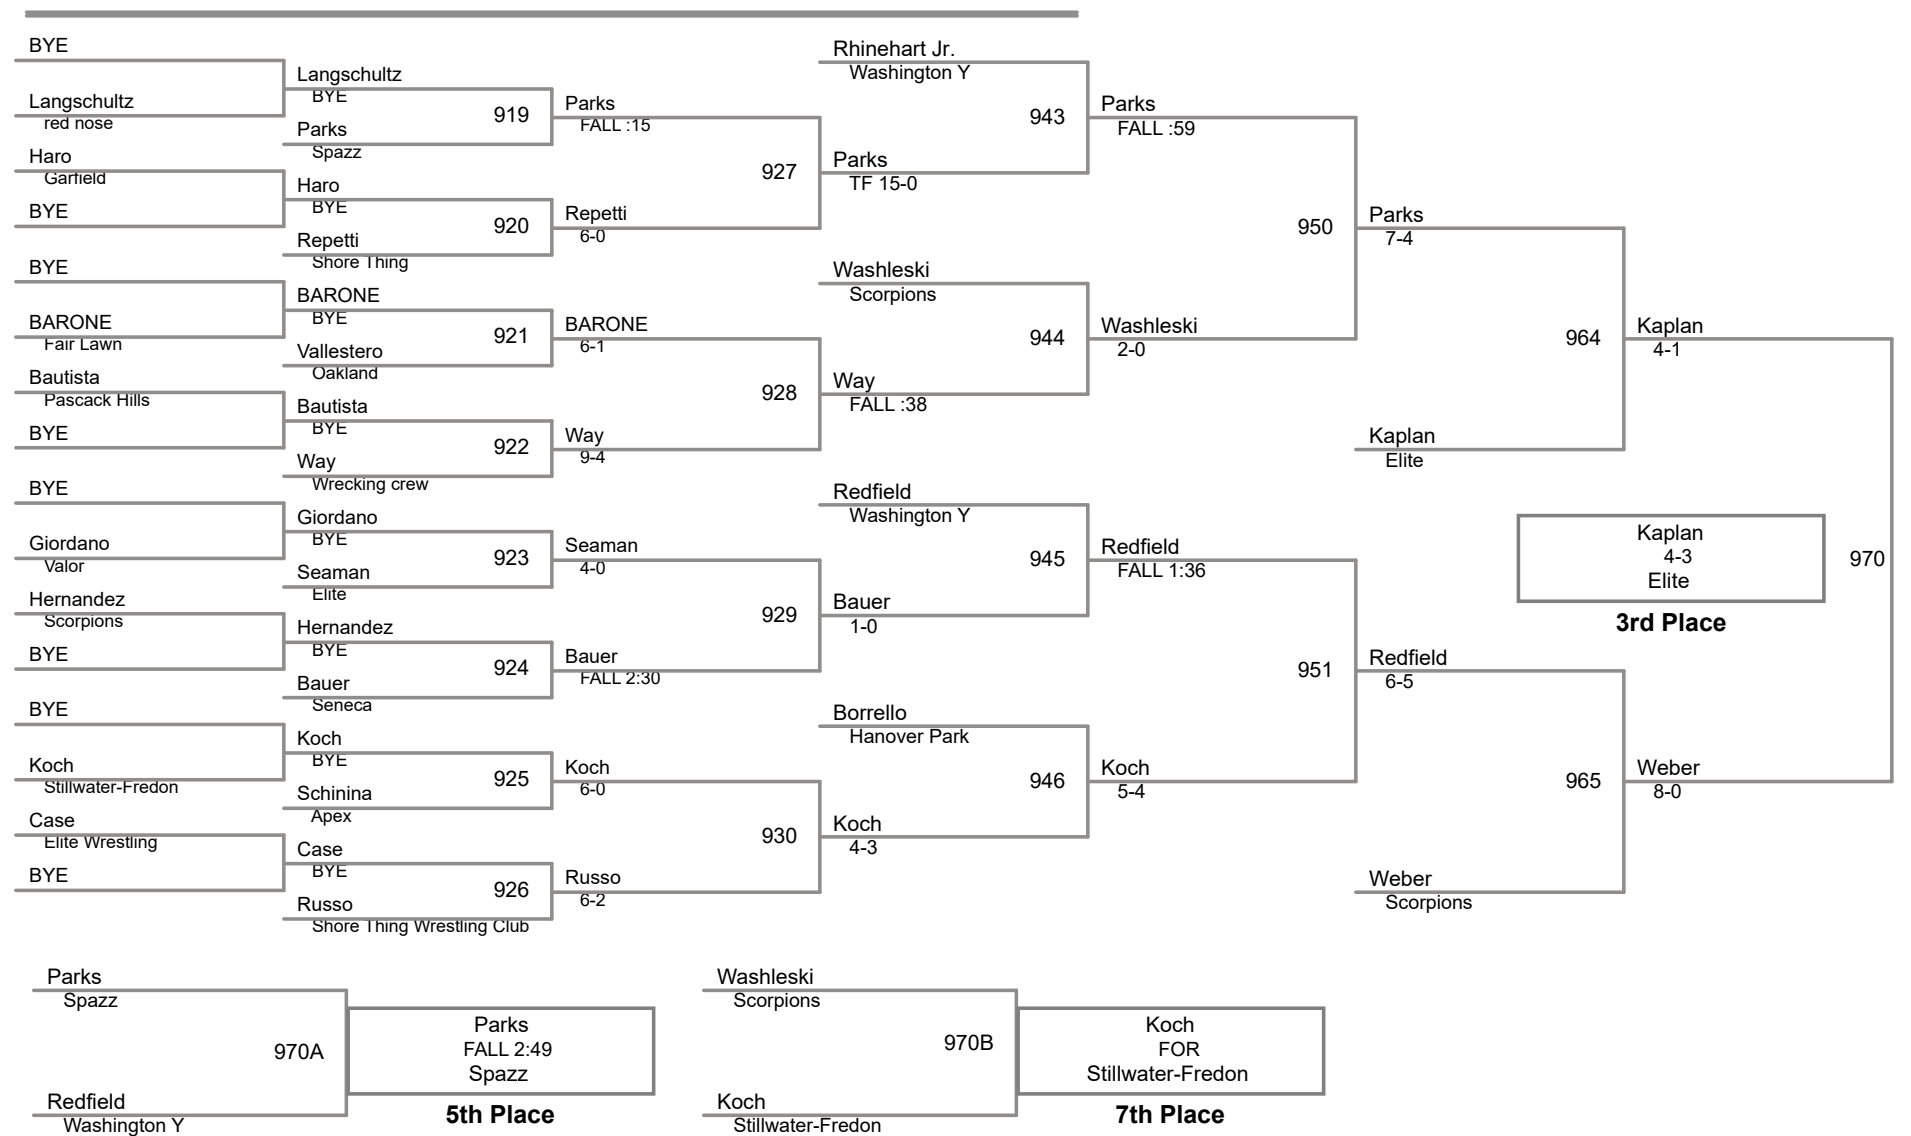

USAWNJ Championships  
Bantam

**40 Lbs**

**45 Lbs**

**50 Lbs**

**55 Lbs**

**60 Lbs**

**65 Lbs**

**70 Lbs**

USAWNJ Championships  
Bantam

**75 Lbs**

USAWNJ Championships  
Bantam

**80 Lbs**

USAWNJ Championships  
Bantam

**85 Lbs**

USAWNJ Championships  
Bantam

**110 Lbs**

USAWNJ Championships  
Bantam

**130 Lbs**