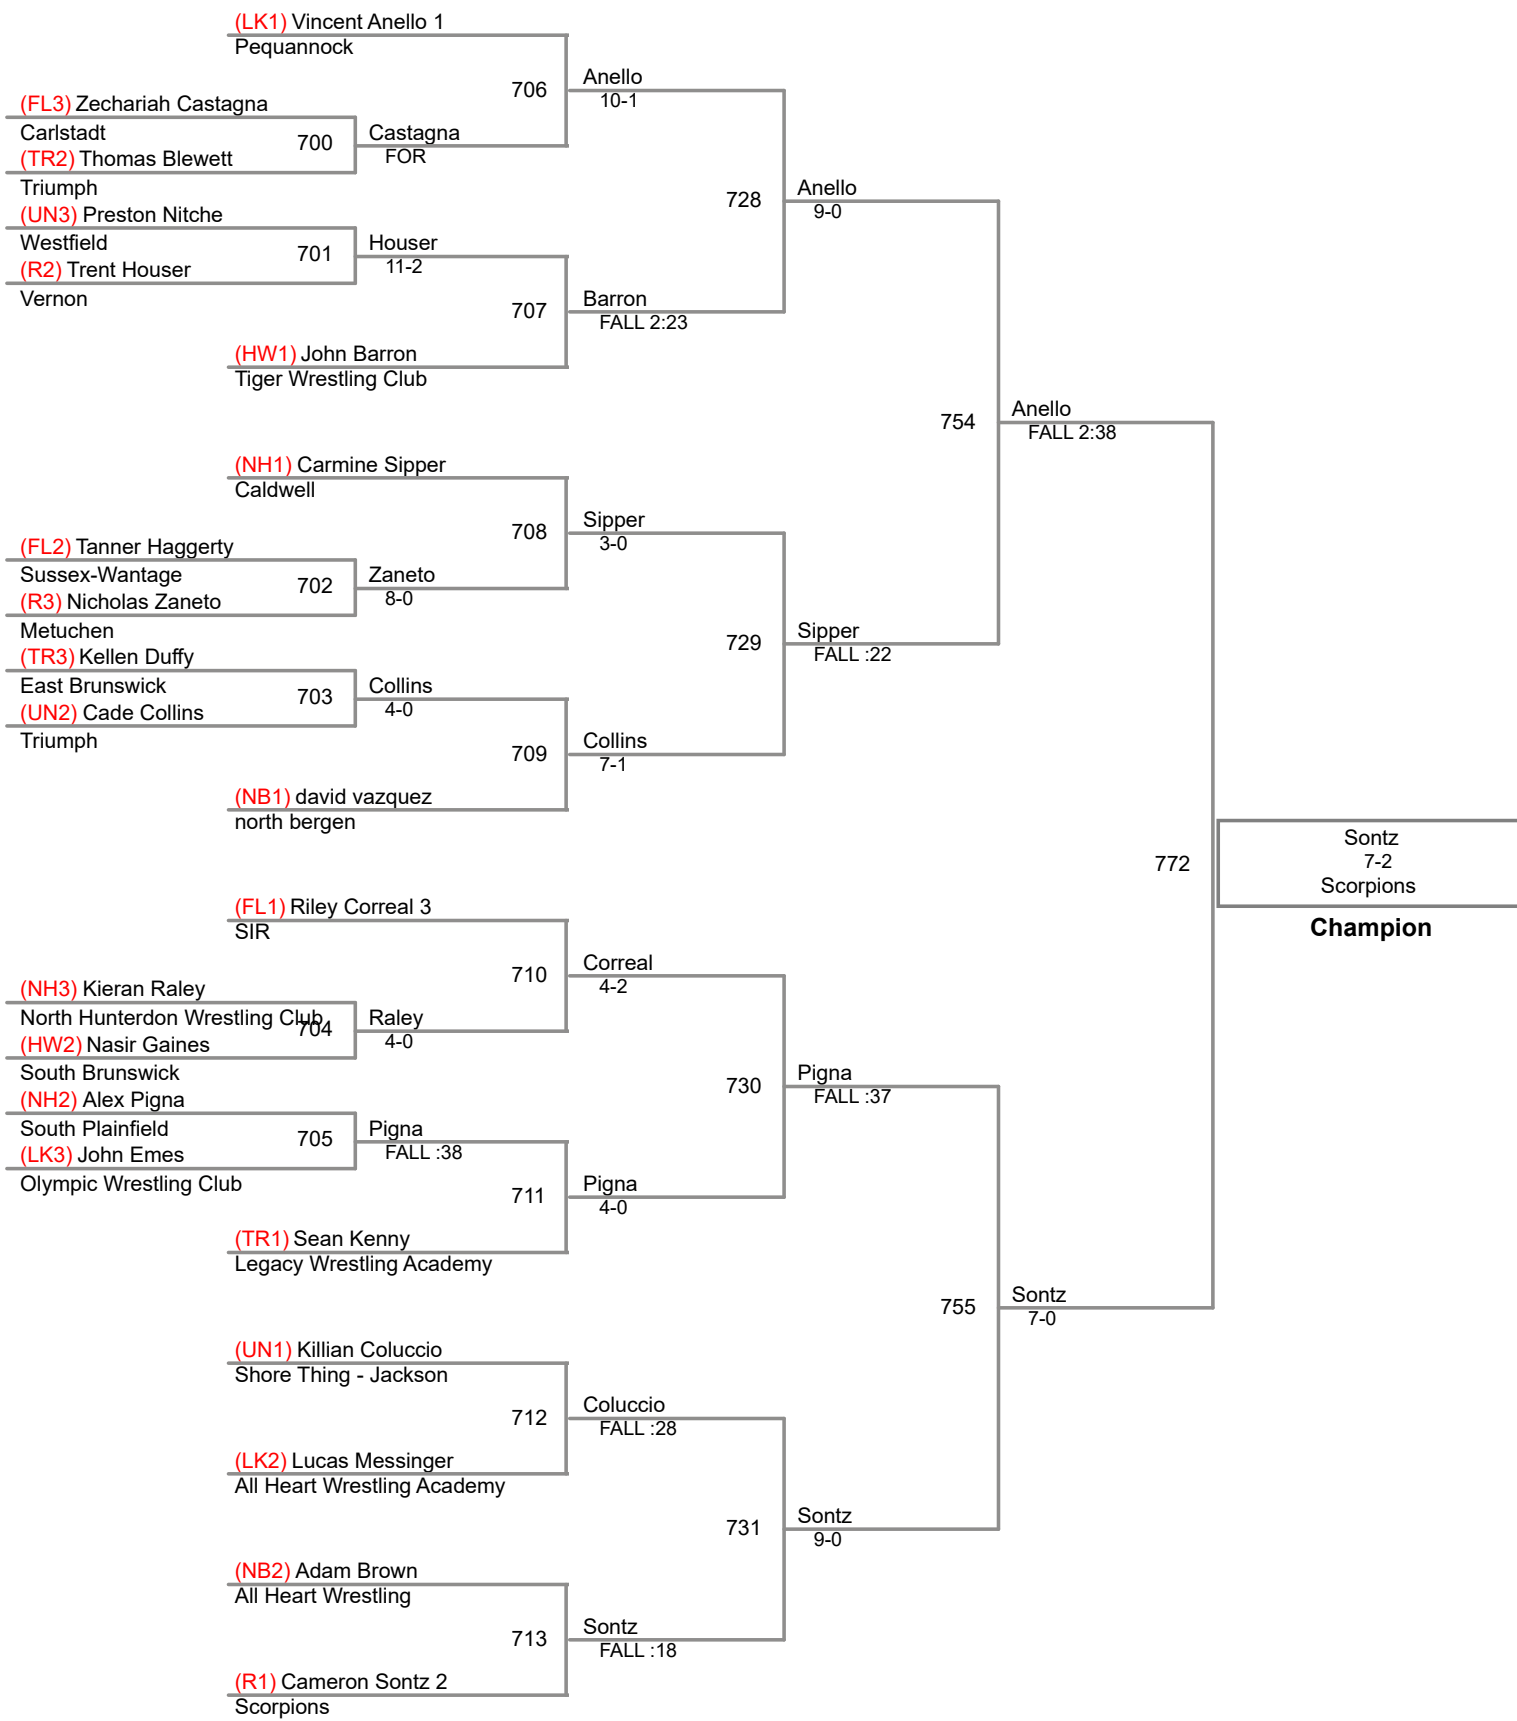

USAWNJ Championships  
Bantam

**40 Lbs**

**45 Lbs**

**50 Lbs**

**55 Lbs**

**60 Lbs**

**65 Lbs**

**70 Lbs**

USAWNJ Championships  
Bantam

**130 Lbs**