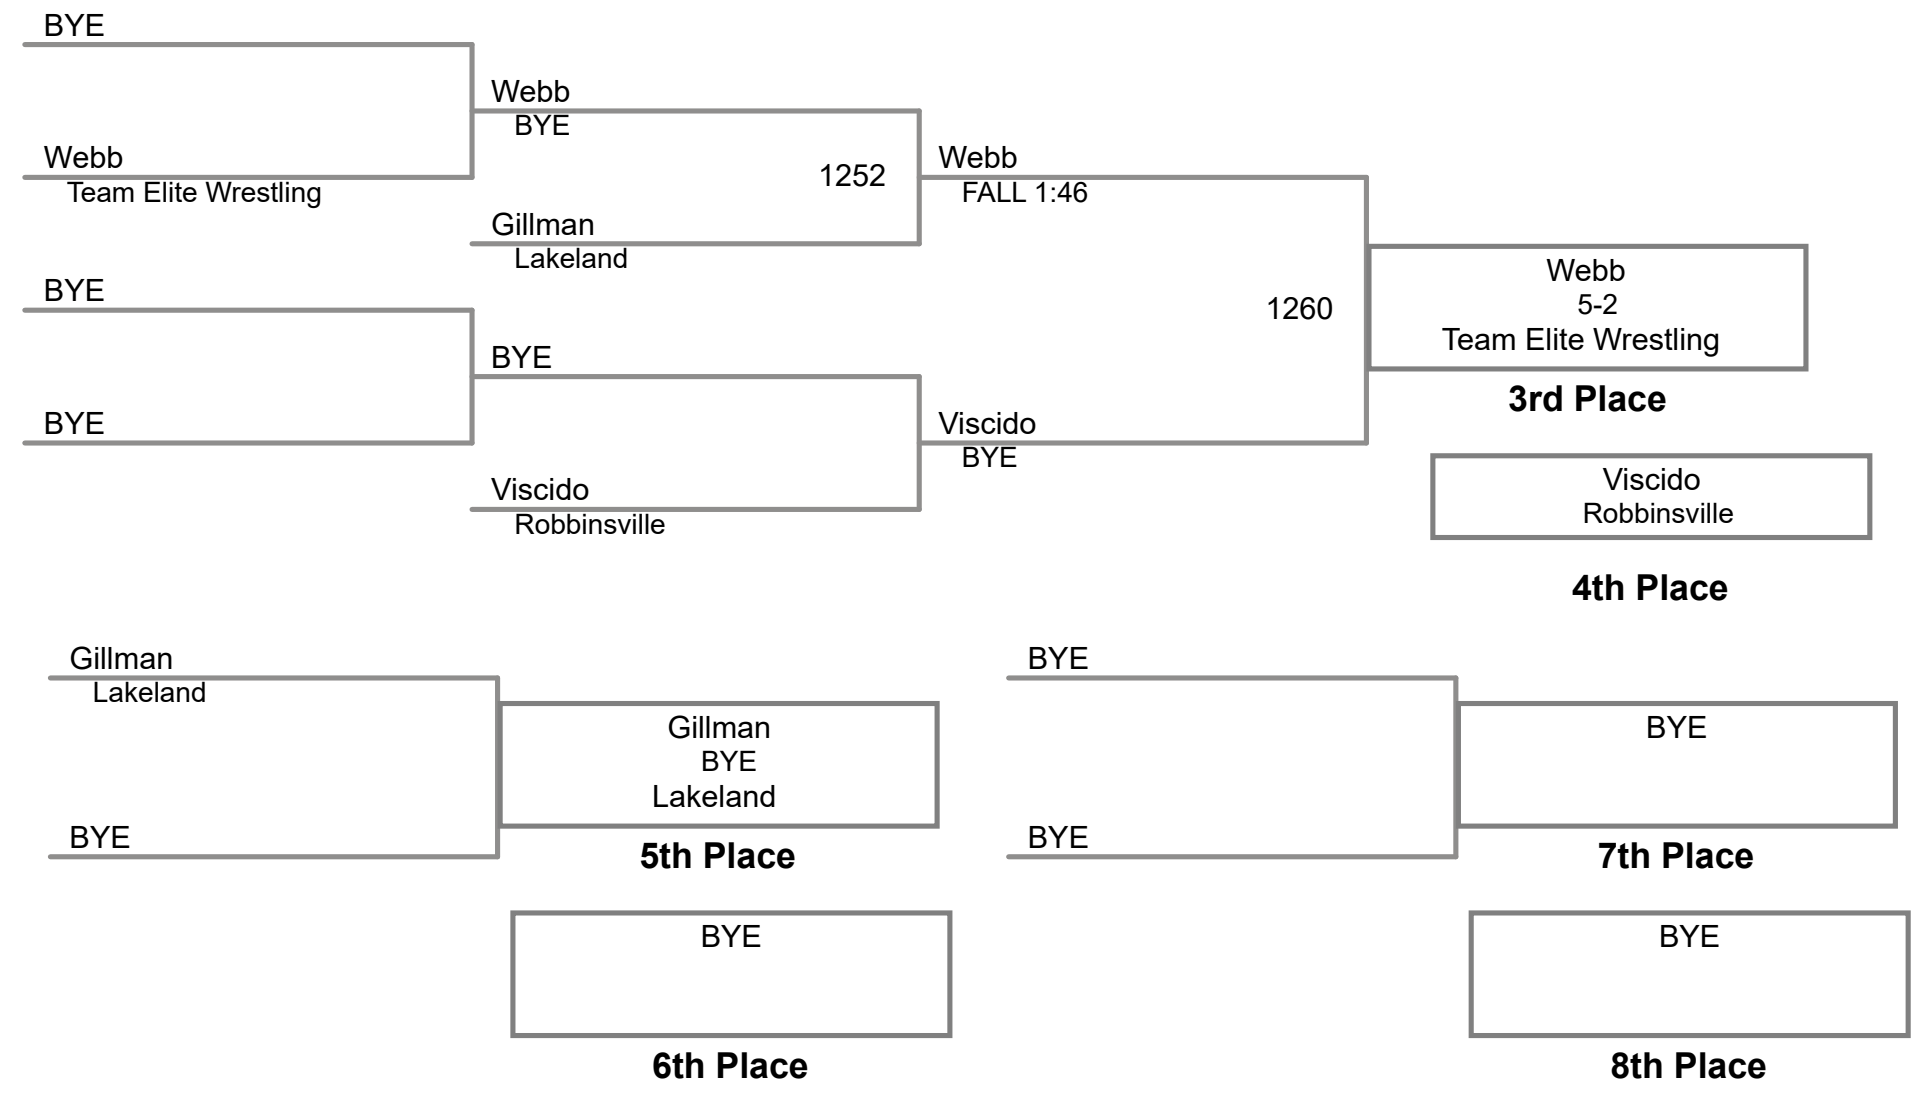

USAWNJ Championships  
Bantam

**40 Lbs**

**45 Lbs**

**50 Lbs**

**55 Lbs**

**60 Lbs**

**65 Lbs**

**70 Lbs**

USAWNJ Championships  
Bantam

**75 Lbs**

USAWNJ Championships  
Bantam

**80 Lbs**

USAWNJ Championships  
Bantam

**85 Lbs**

USAWNJ Championships  
Bantam

**110 Lbs**