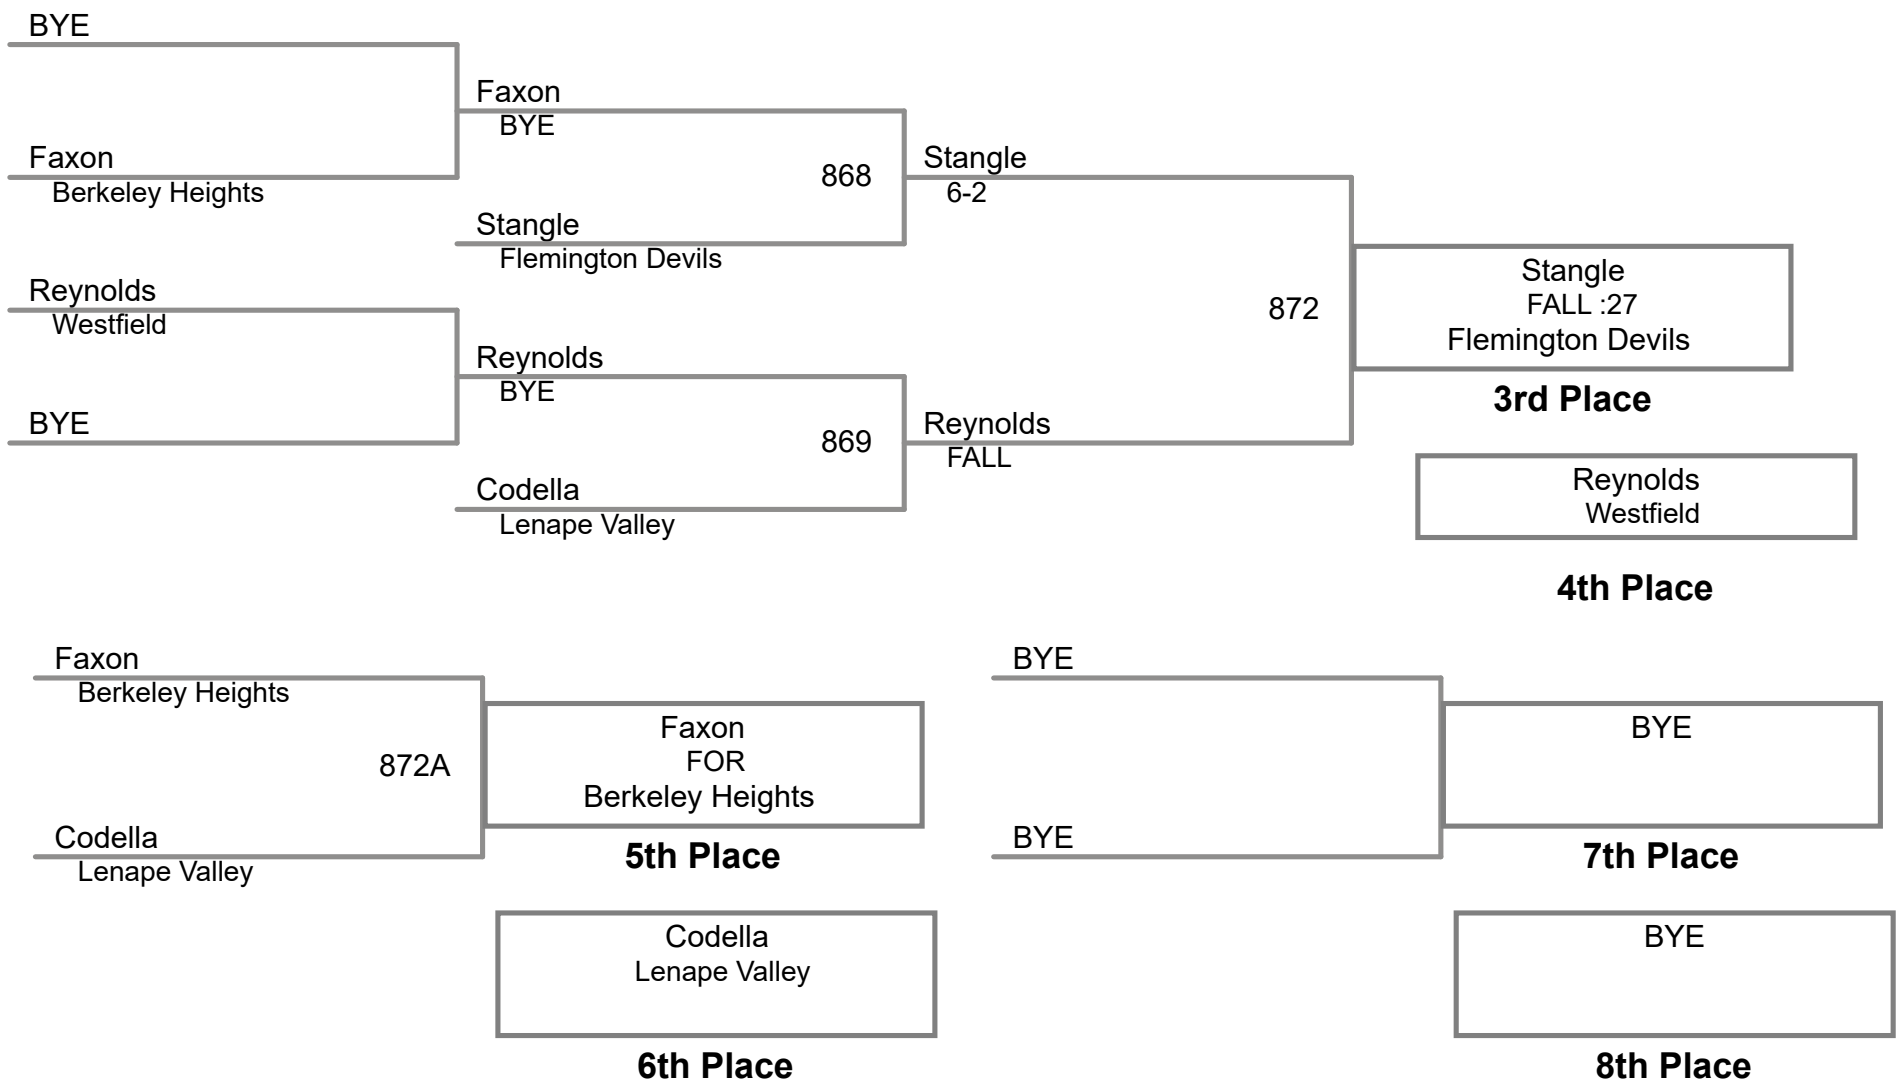

USAWNJ Championships  
Bantam

**75 Lbs**

USAWNJ Championships  
Bantam

**80 Lbs**

USAWNJ Championships  
Bantam

**85 Lbs**

USAWNJ Championships  
Bantam

**110 Lbs**