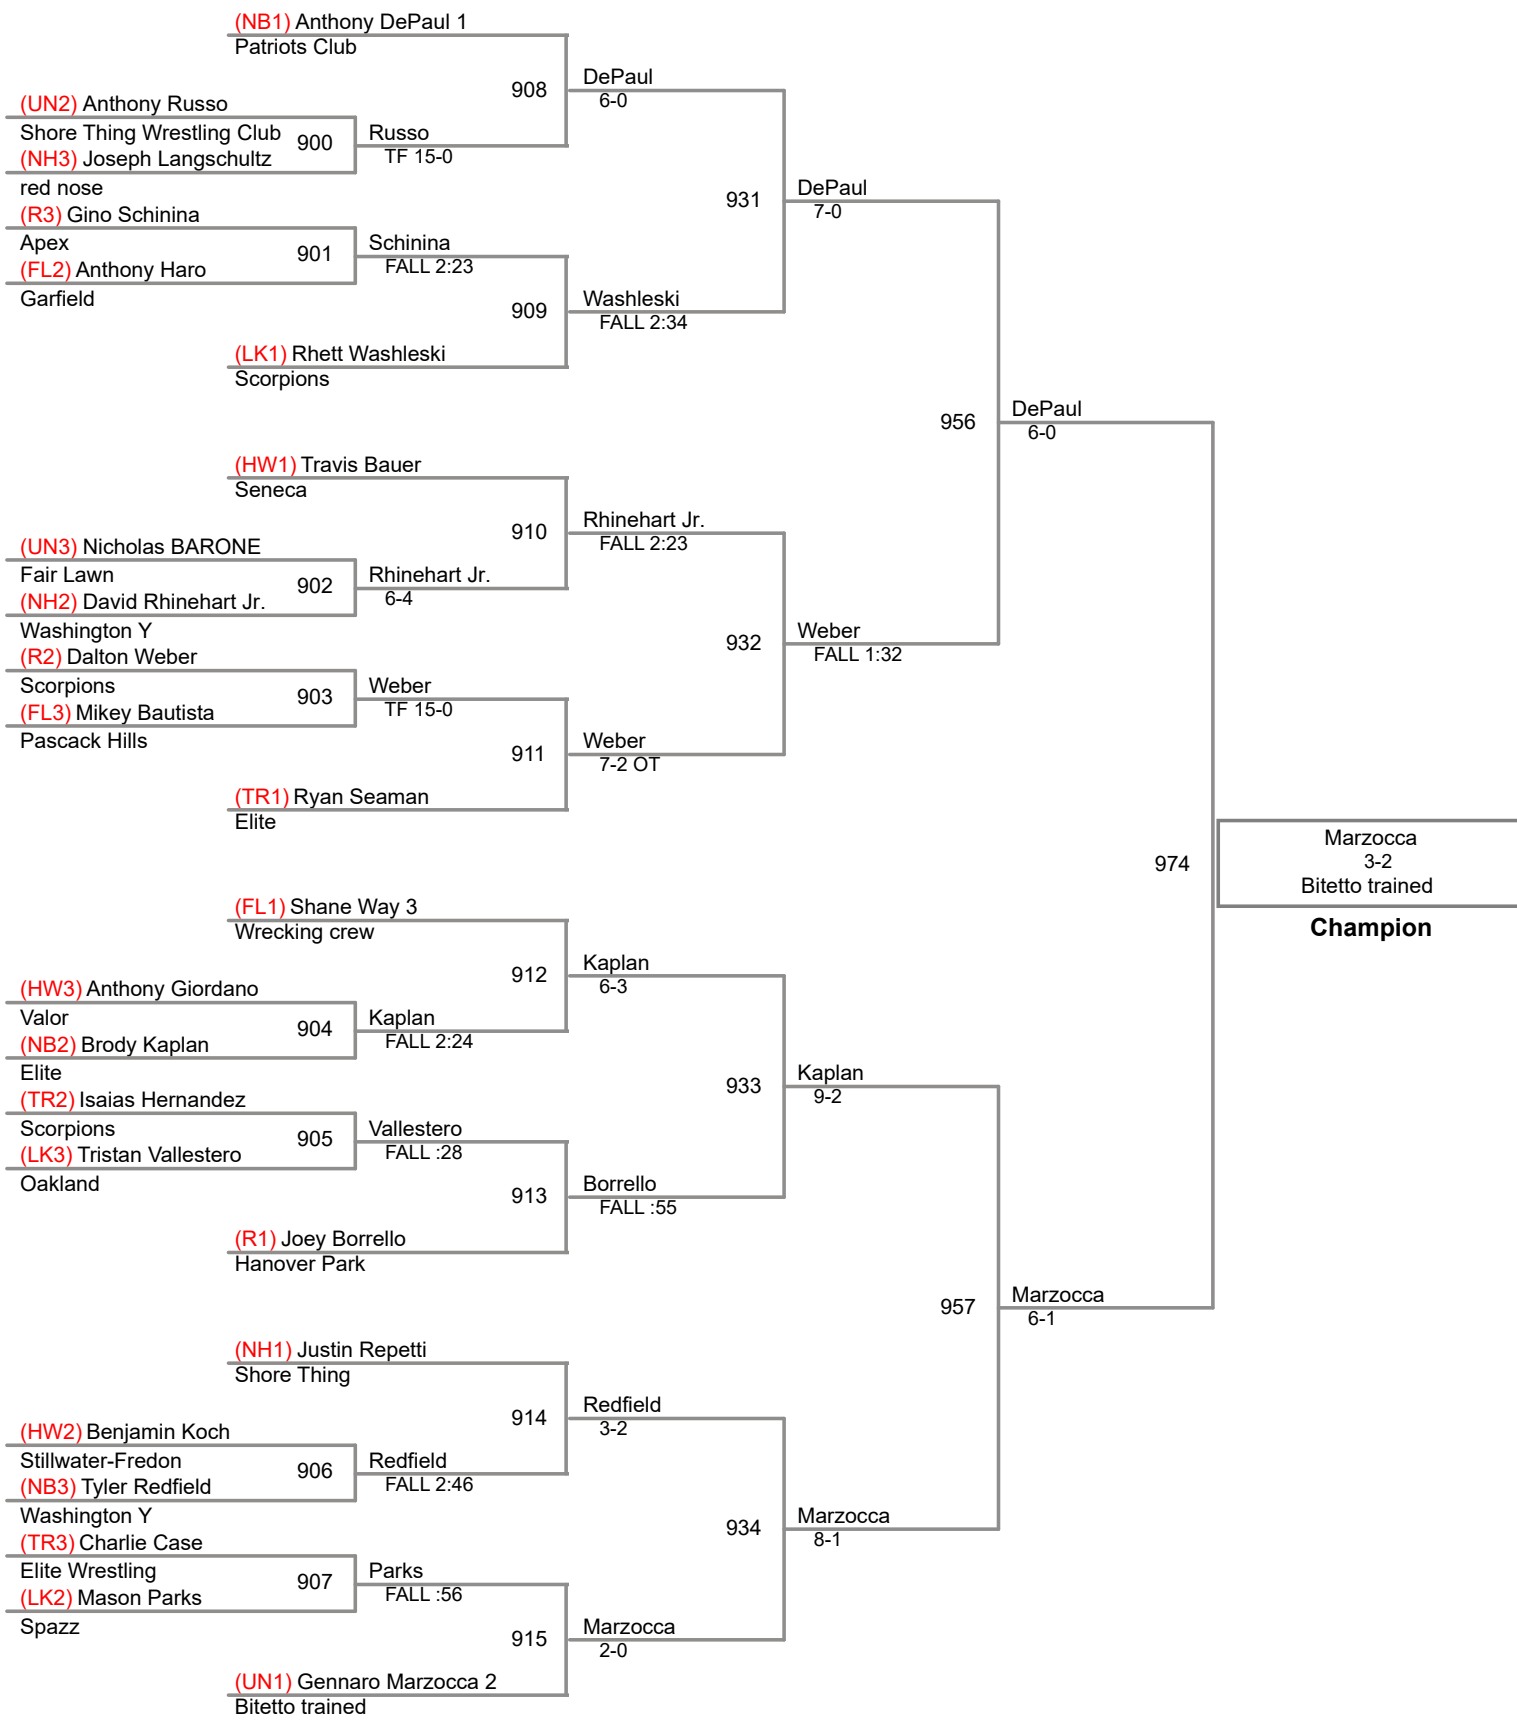

USAWNJ Championships  
Bantam

**40 Lbs**

**45 Lbs**

**50 Lbs**

**55 Lbs**

**60 Lbs**

**65 Lbs**

**70 Lbs**

USAWNJ Championships  
Bantam

**130 Lbs**