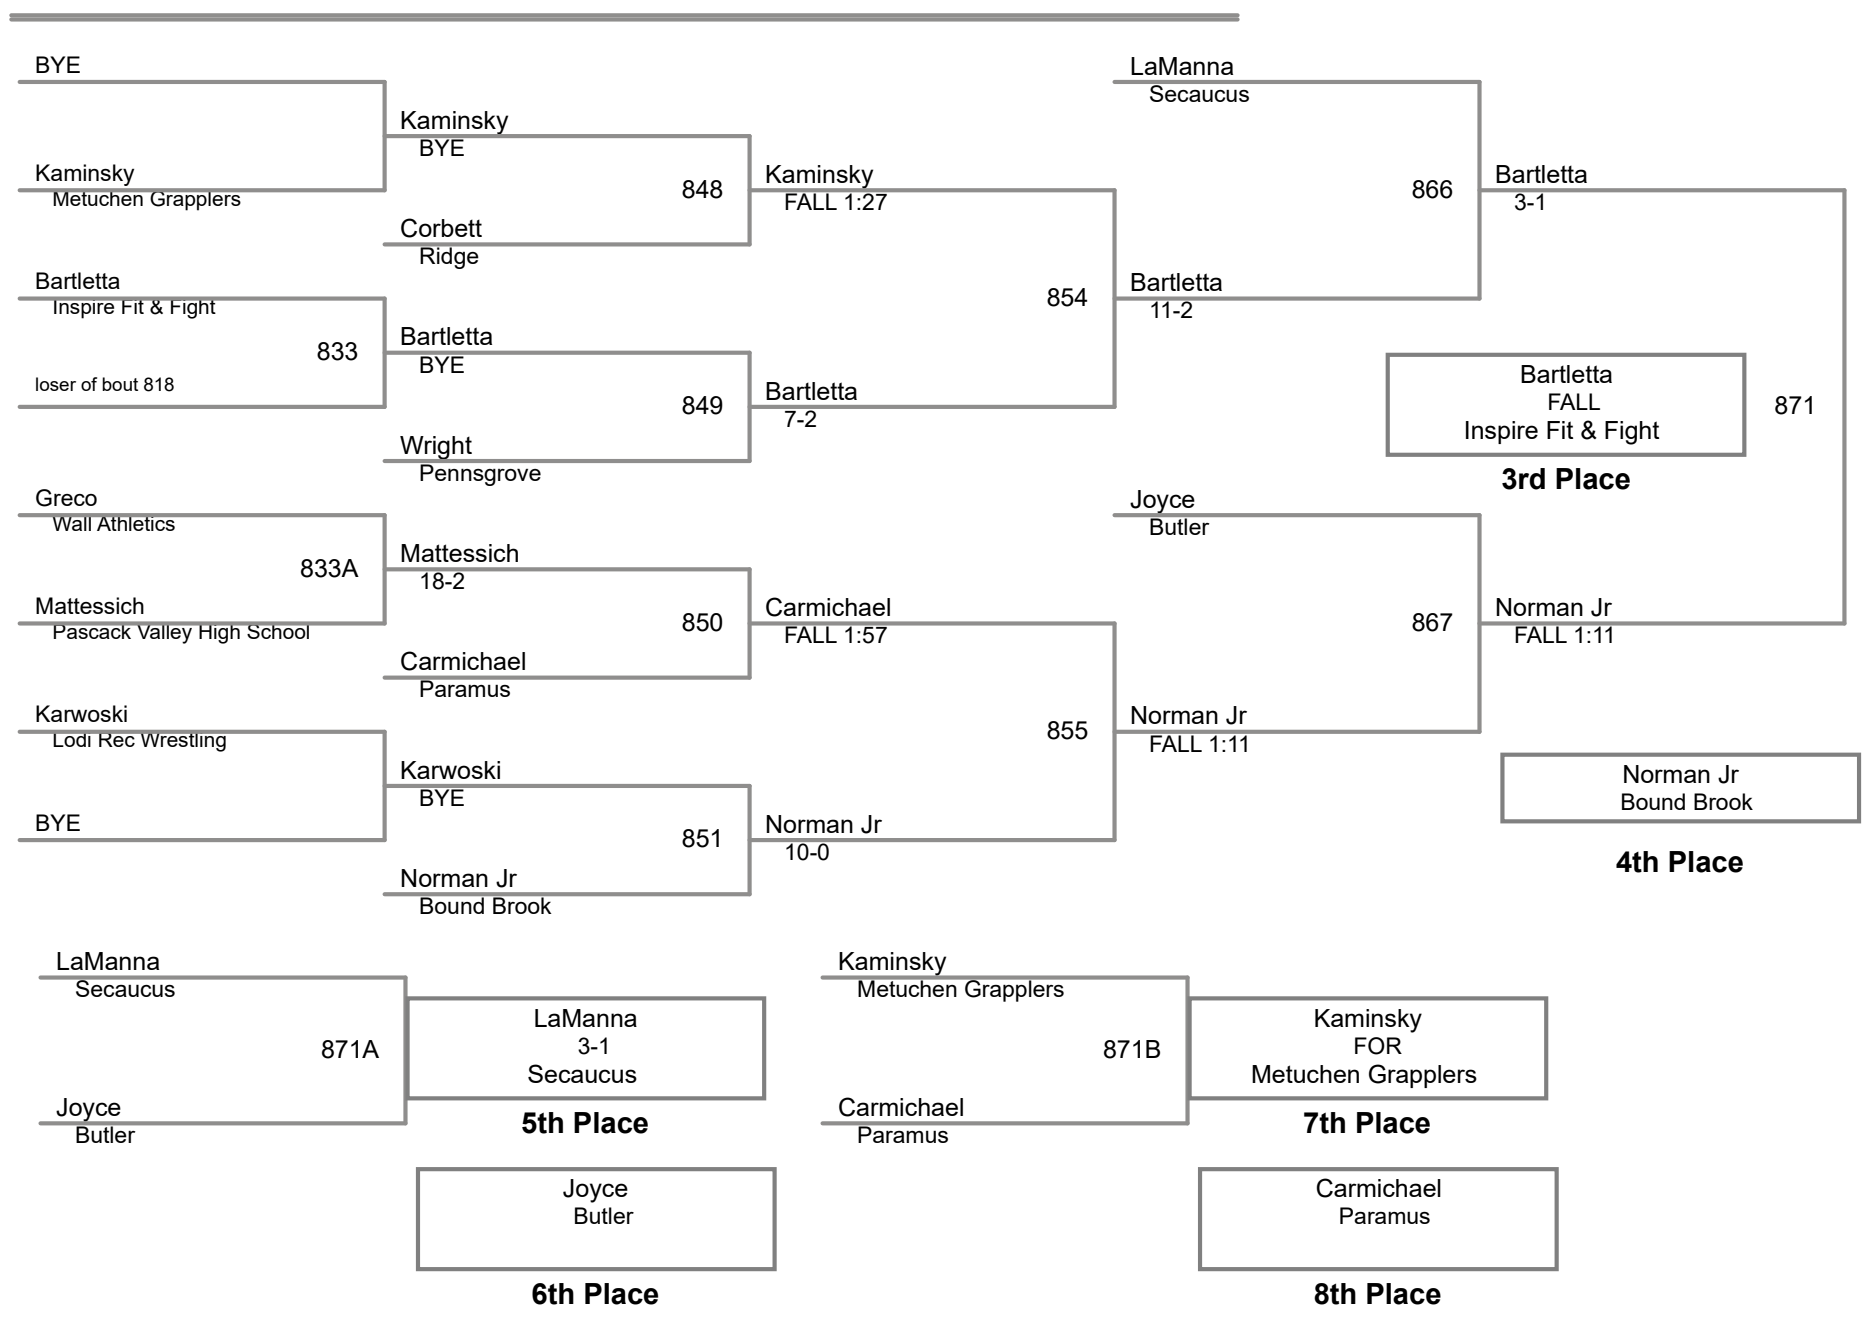

USAWNJ Championships  
Bantam

**40 Lbs**

**45 Lbs**

**50 Lbs**

**55 Lbs**

**60 Lbs**

**65 Lbs**

**70 Lbs**

USAWNJ Championships  
Bantam

**75 Lbs**

USAWNJ Championships  
Bantam

**80 Lbs**

USAWNJ Championships  
Bantam

**85 Lbs**

USAWNJ Championships  
Bantam

**110 Lbs**

USAWNJ Championships  
Bantam

**130 Lbs**