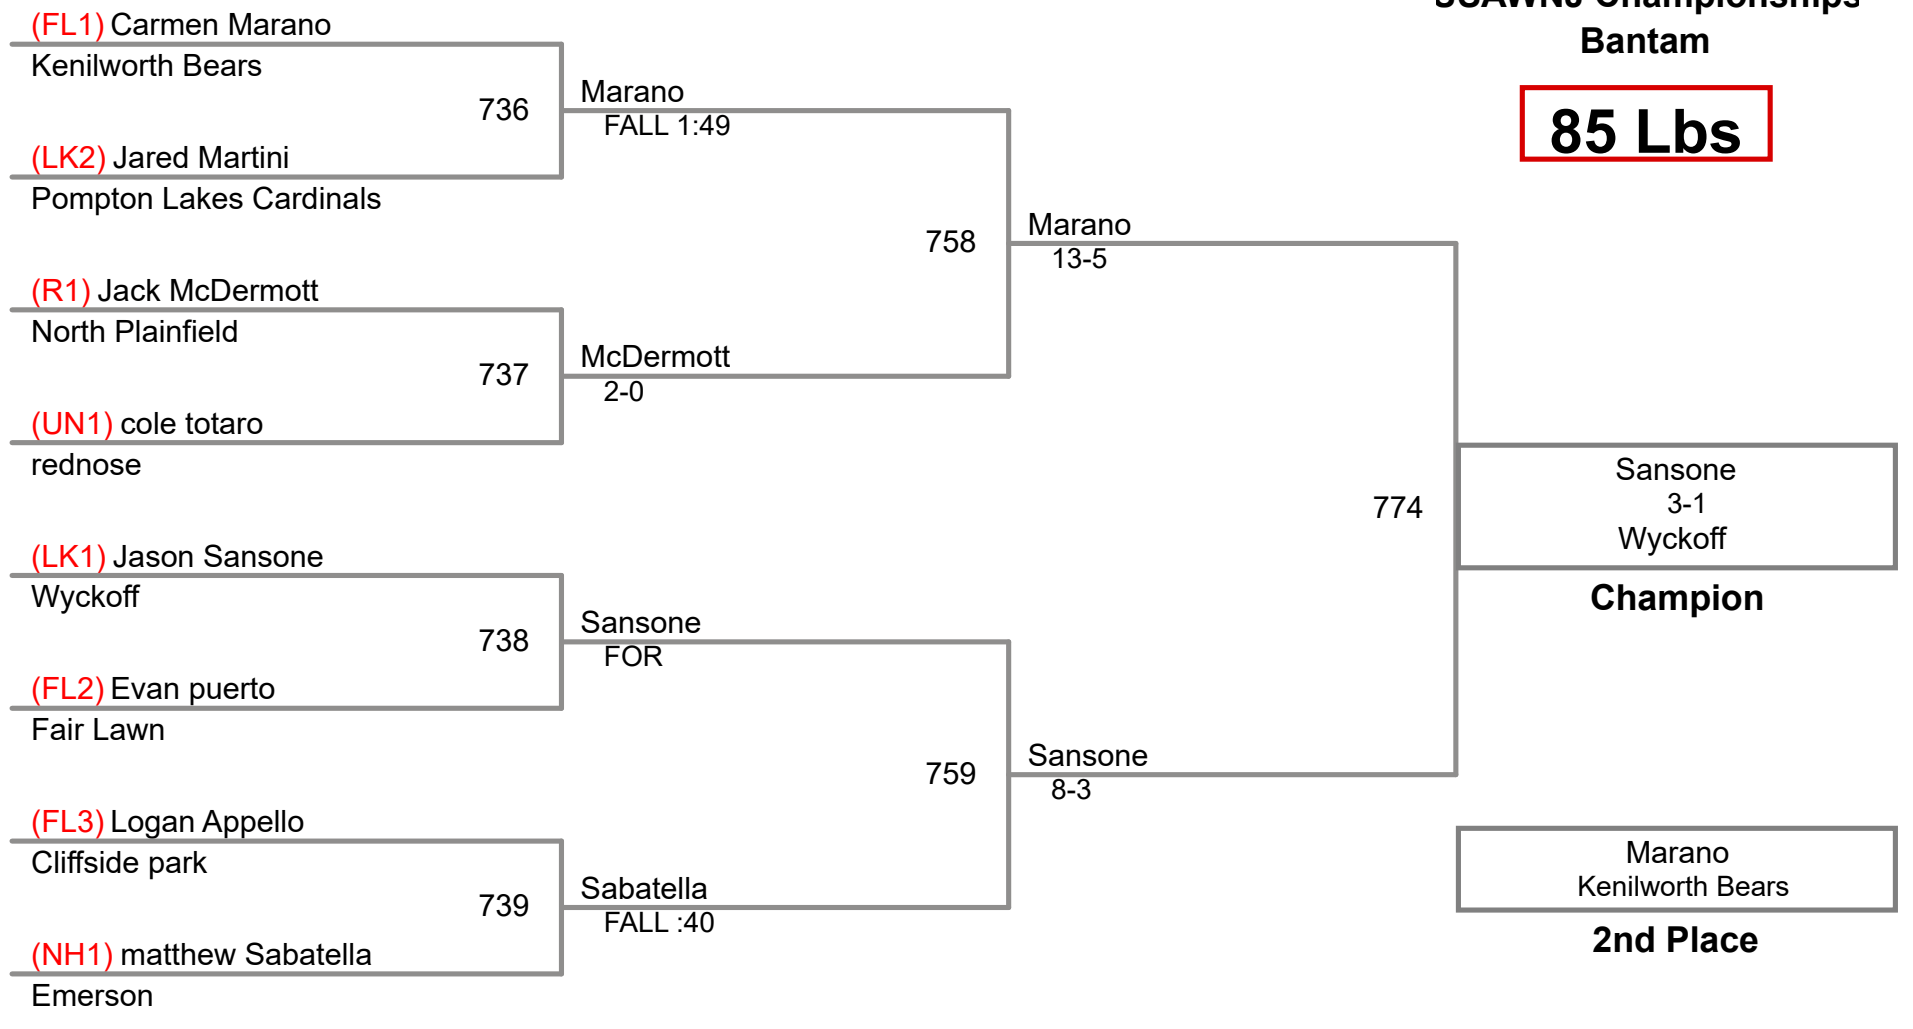

USAWNJ Championships  
Bantam

**40 Lbs**

**45 Lbs**

**50 Lbs**

**55 Lbs**

**60 Lbs**

**65 Lbs**

**70 Lbs**

USAWNJ Championships  
Bantam

**75 Lbs**

USAWNJ Championships  
Bantam

**80 Lbs**

USAWNJ Championships  
Bantam

**85 Lbs**

USAWNJ Championships  
Bantam

**110 Lbs**

USAWNJ Championships  
Bantam

**130 Lbs**