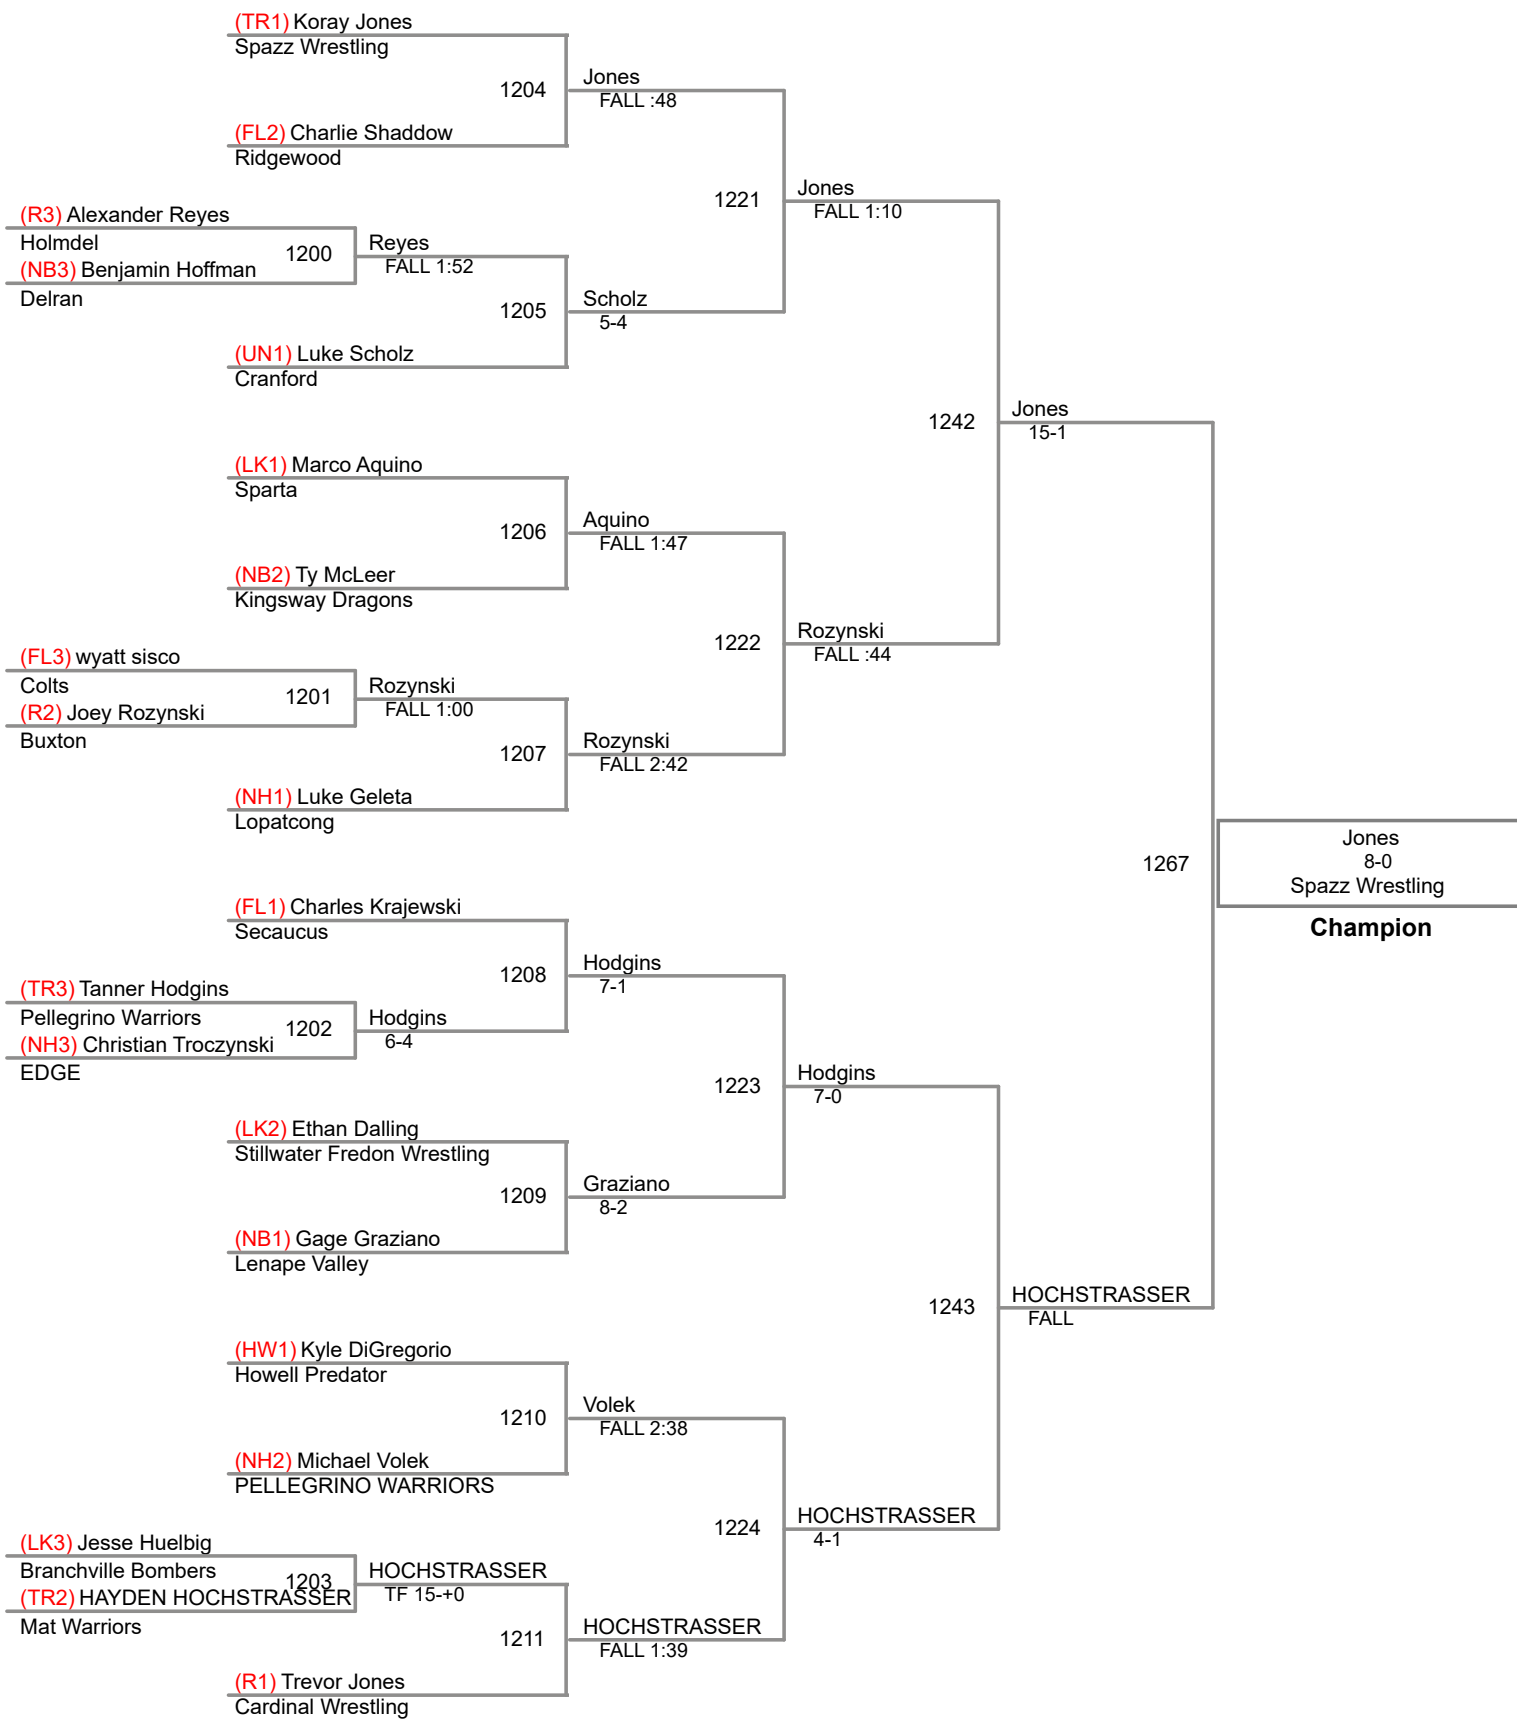

USAWNJ Championships  
Bantam

**40 Lbs**

**45 Lbs**

**50 Lbs**

**55 Lbs**

**60 Lbs**

**65 Lbs**

**70 Lbs**

USAWNJ Championships  
Bantam

**130 Lbs**