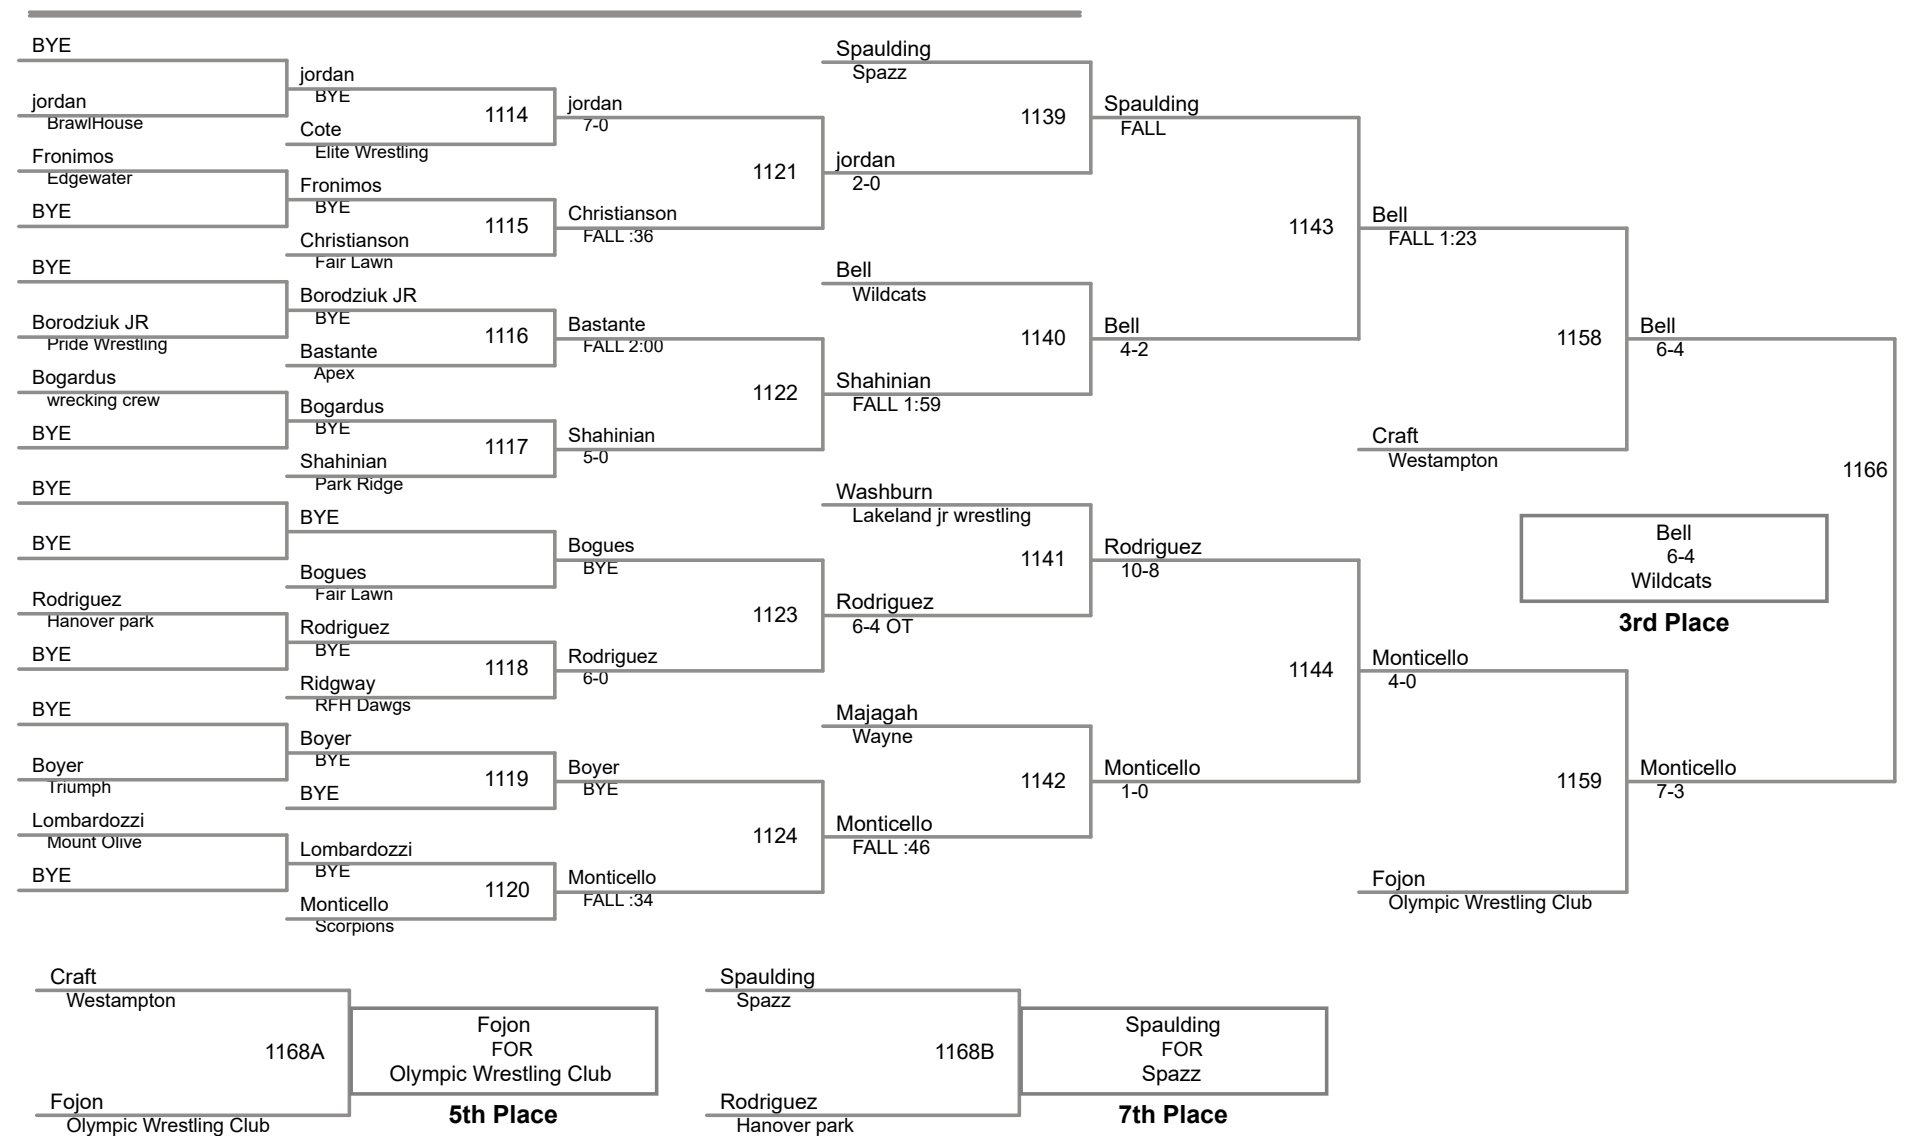

USAWNJ Championships  
Bantam

**40 Lbs**

**45 Lbs**

**50 Lbs**

**55 Lbs**

**60 Lbs**

**65 Lbs**

**70 Lbs**

USAWNJ Championships  
Bantam

**75 Lbs**

USAWNJ Championships  
Bantam

**80 Lbs**

USAWNJ Championships  
Bantam

**85 Lbs**

USAWNJ Championships  
Bantam

**110 Lbs**

USAWNJ Championships  
Bantam

**130 Lbs**