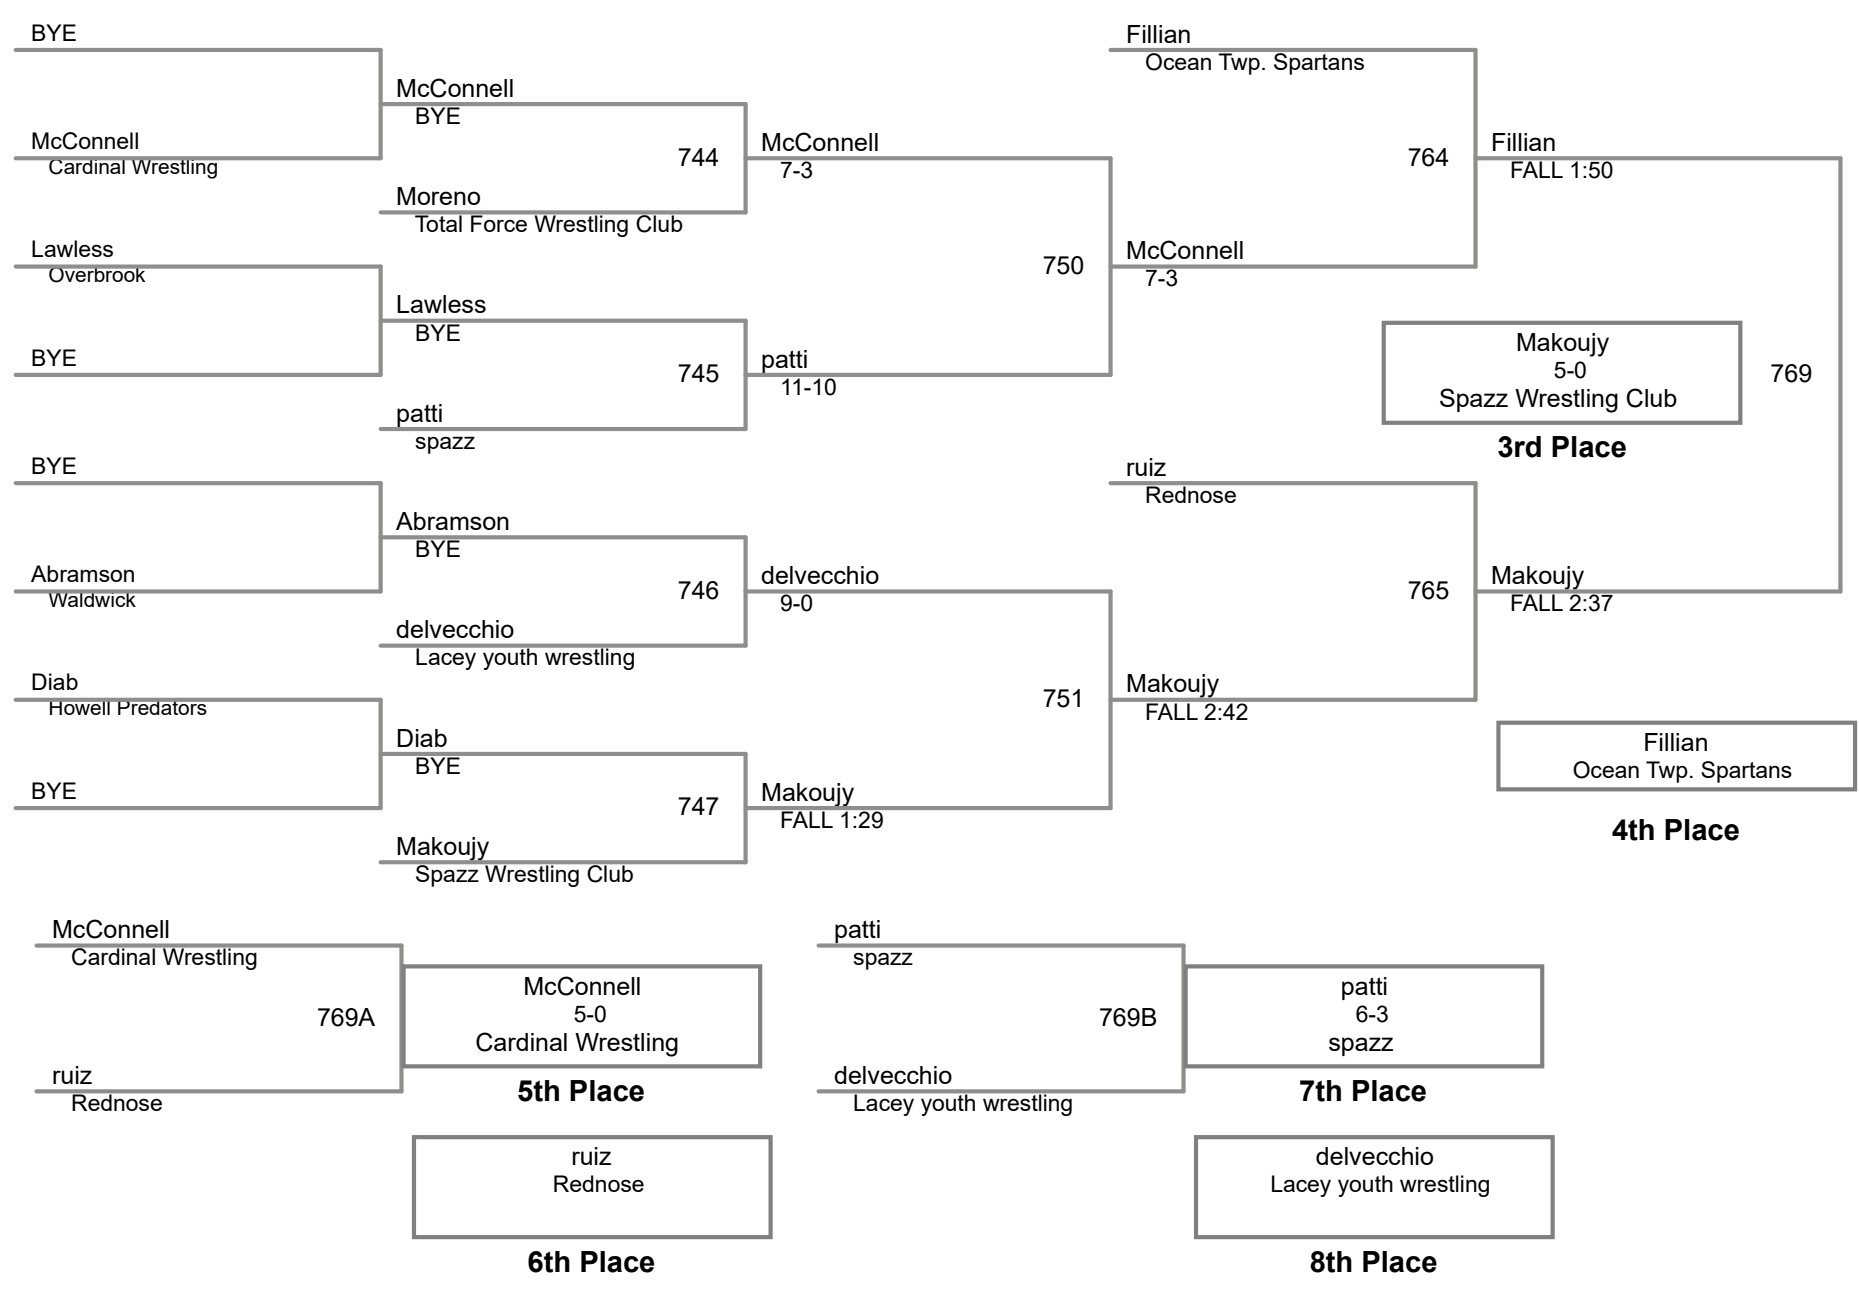

USAWNJ Championships  
Bantam

**40 Lbs**

**45 Lbs**

**50 Lbs**

**55 Lbs**

**60 Lbs**

**65 Lbs**

**70 Lbs**

USAWNJ Championships  
Bantam

**75 Lbs**

USAWNJ Championships  
Bantam

**80 Lbs**

USAWNJ Championships  
Bantam

**85 Lbs**

USAWNJ Championships  
Bantam

**110 Lbs**

USAWNJ Championships  
Bantam

**130 Lbs**