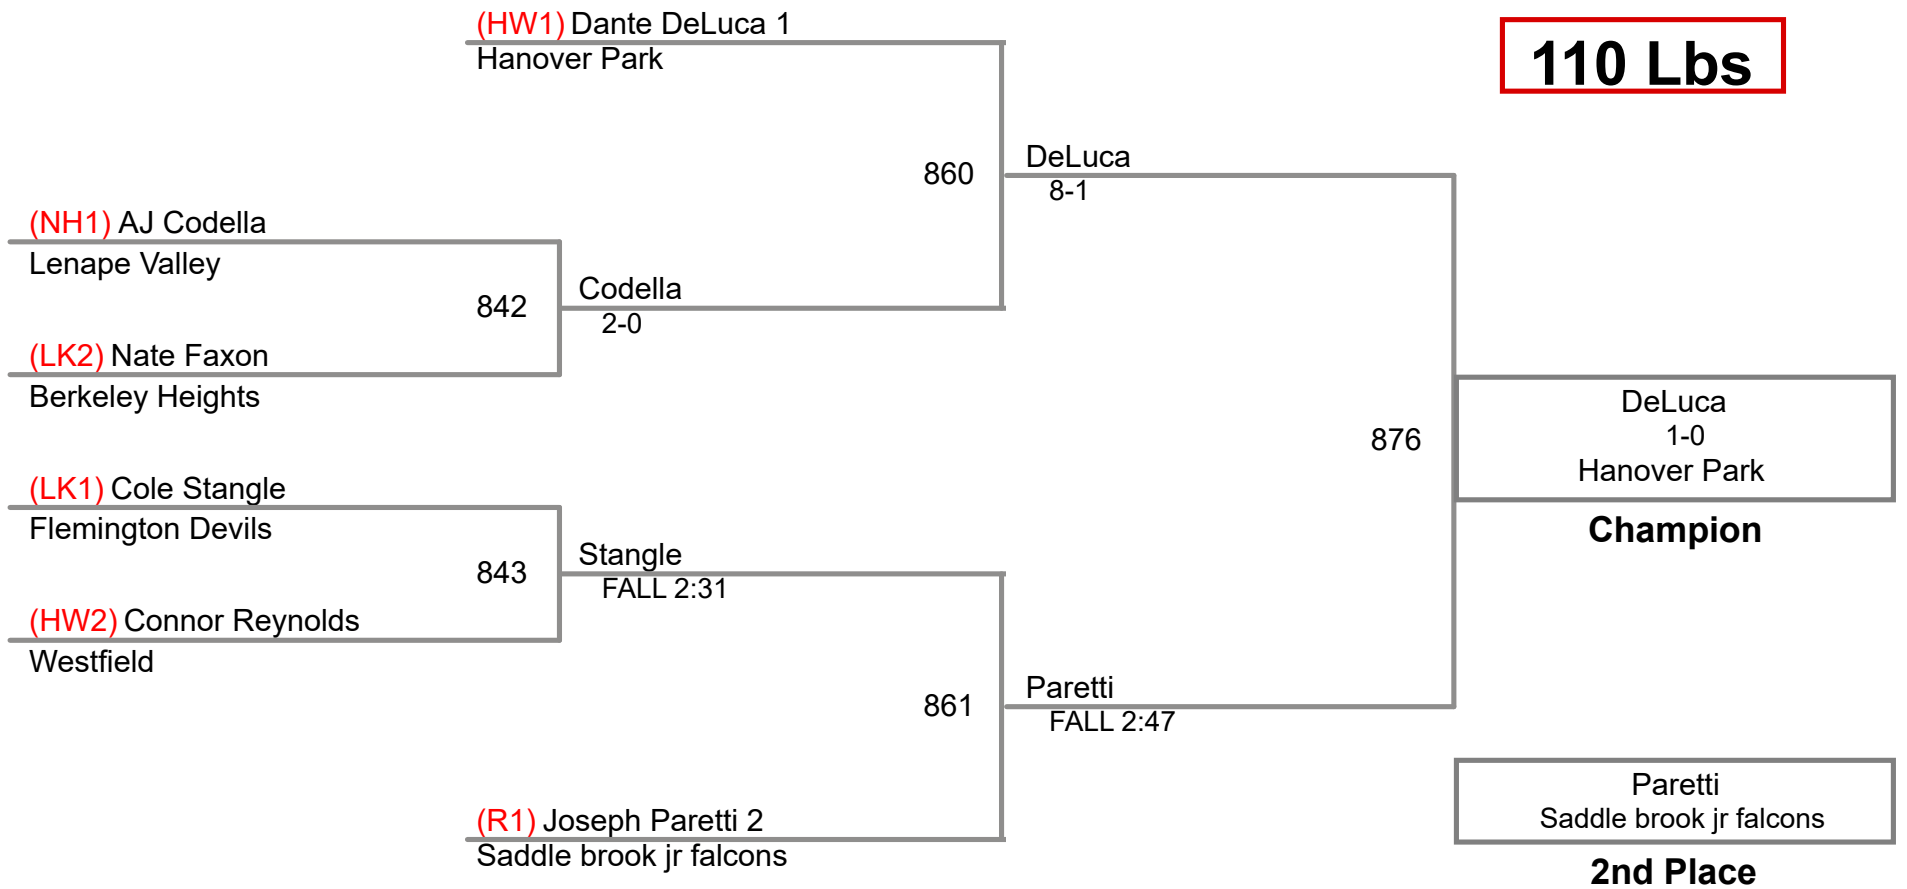

USAWNJ Championships  
Bantam

**75 Lbs**

USAWNJ Championships  
Bantam

**80 Lbs**

USAWNJ Championships  
Bantam

**85 Lbs**

USAWNJ Championships  
Bantam

**110 Lbs**