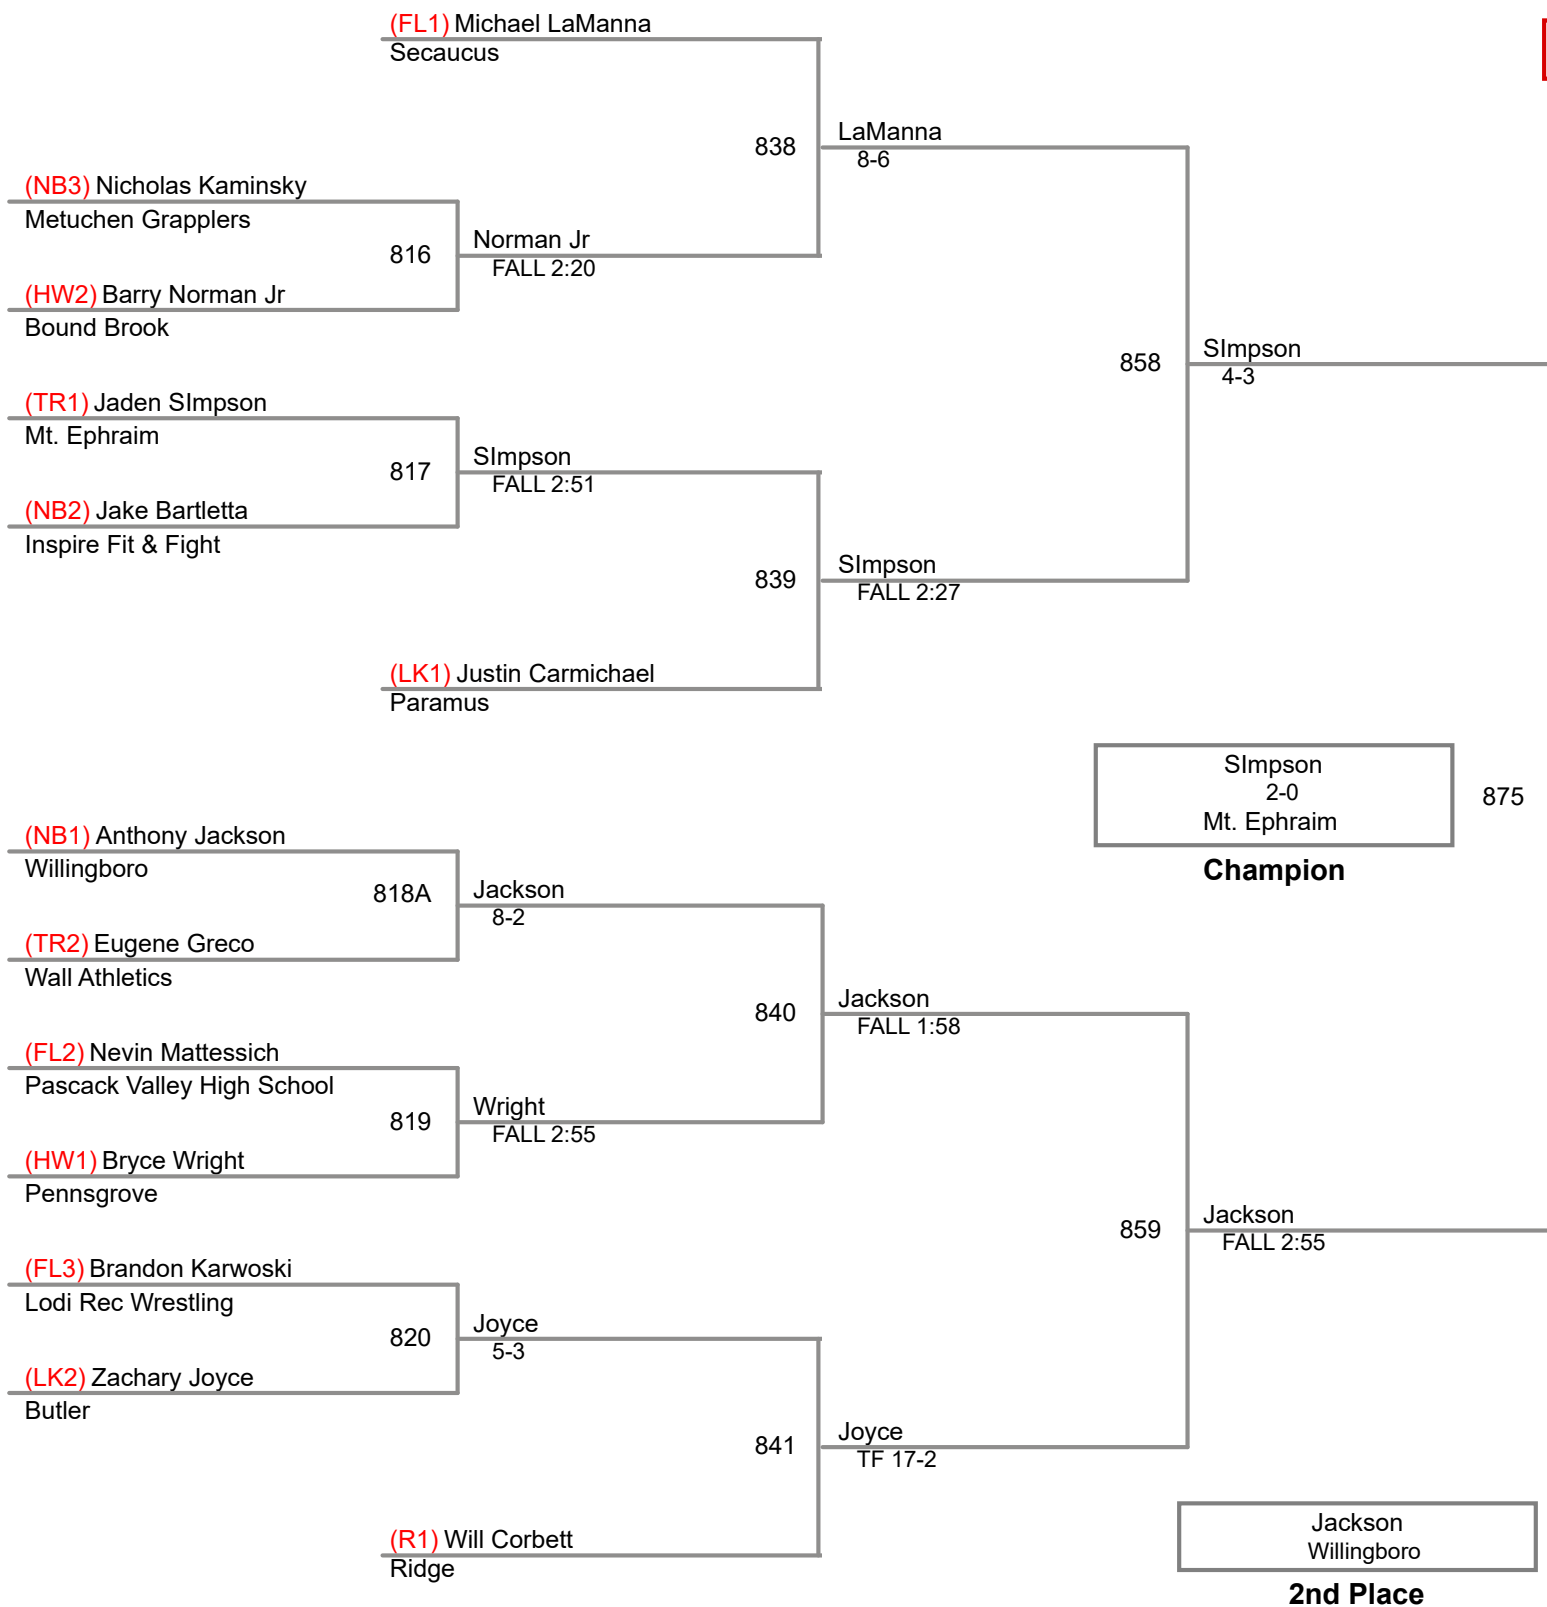

USAWNJ Championships
Bantam

75 Lbs