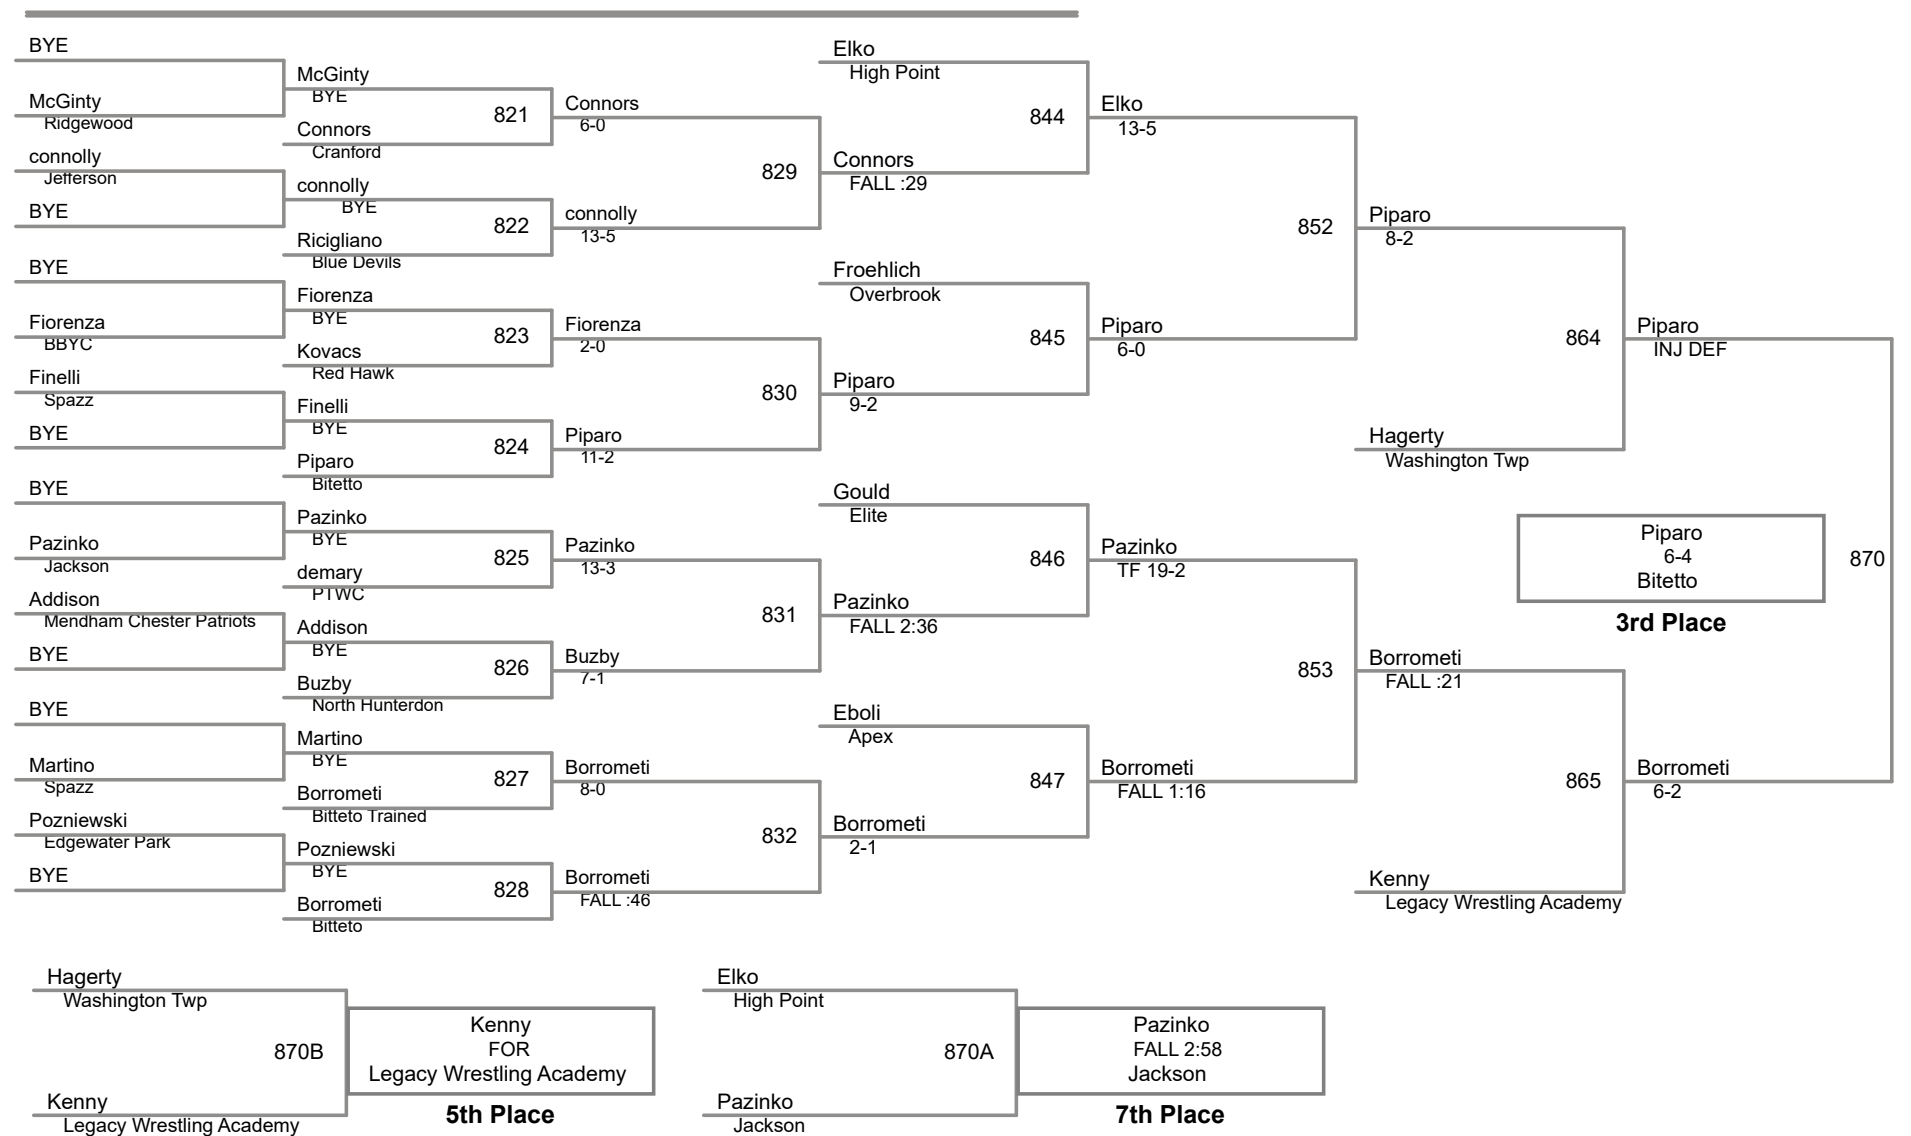

USAWNJ Championships  
Bantam

**40 Lbs**

**45 Lbs**

**50 Lbs**

**55 Lbs**

**60 Lbs**

**65 Lbs**

**70 Lbs**

USAWNJ Championships  
Bantam

**75 Lbs**

USAWNJ Championships  
Bantam

**80 Lbs**

USAWNJ Championships  
Bantam

**85 Lbs**

USAWNJ Championships  
Bantam

**110 Lbs**

USAWNJ Championships  
Bantam

**130 Lbs**