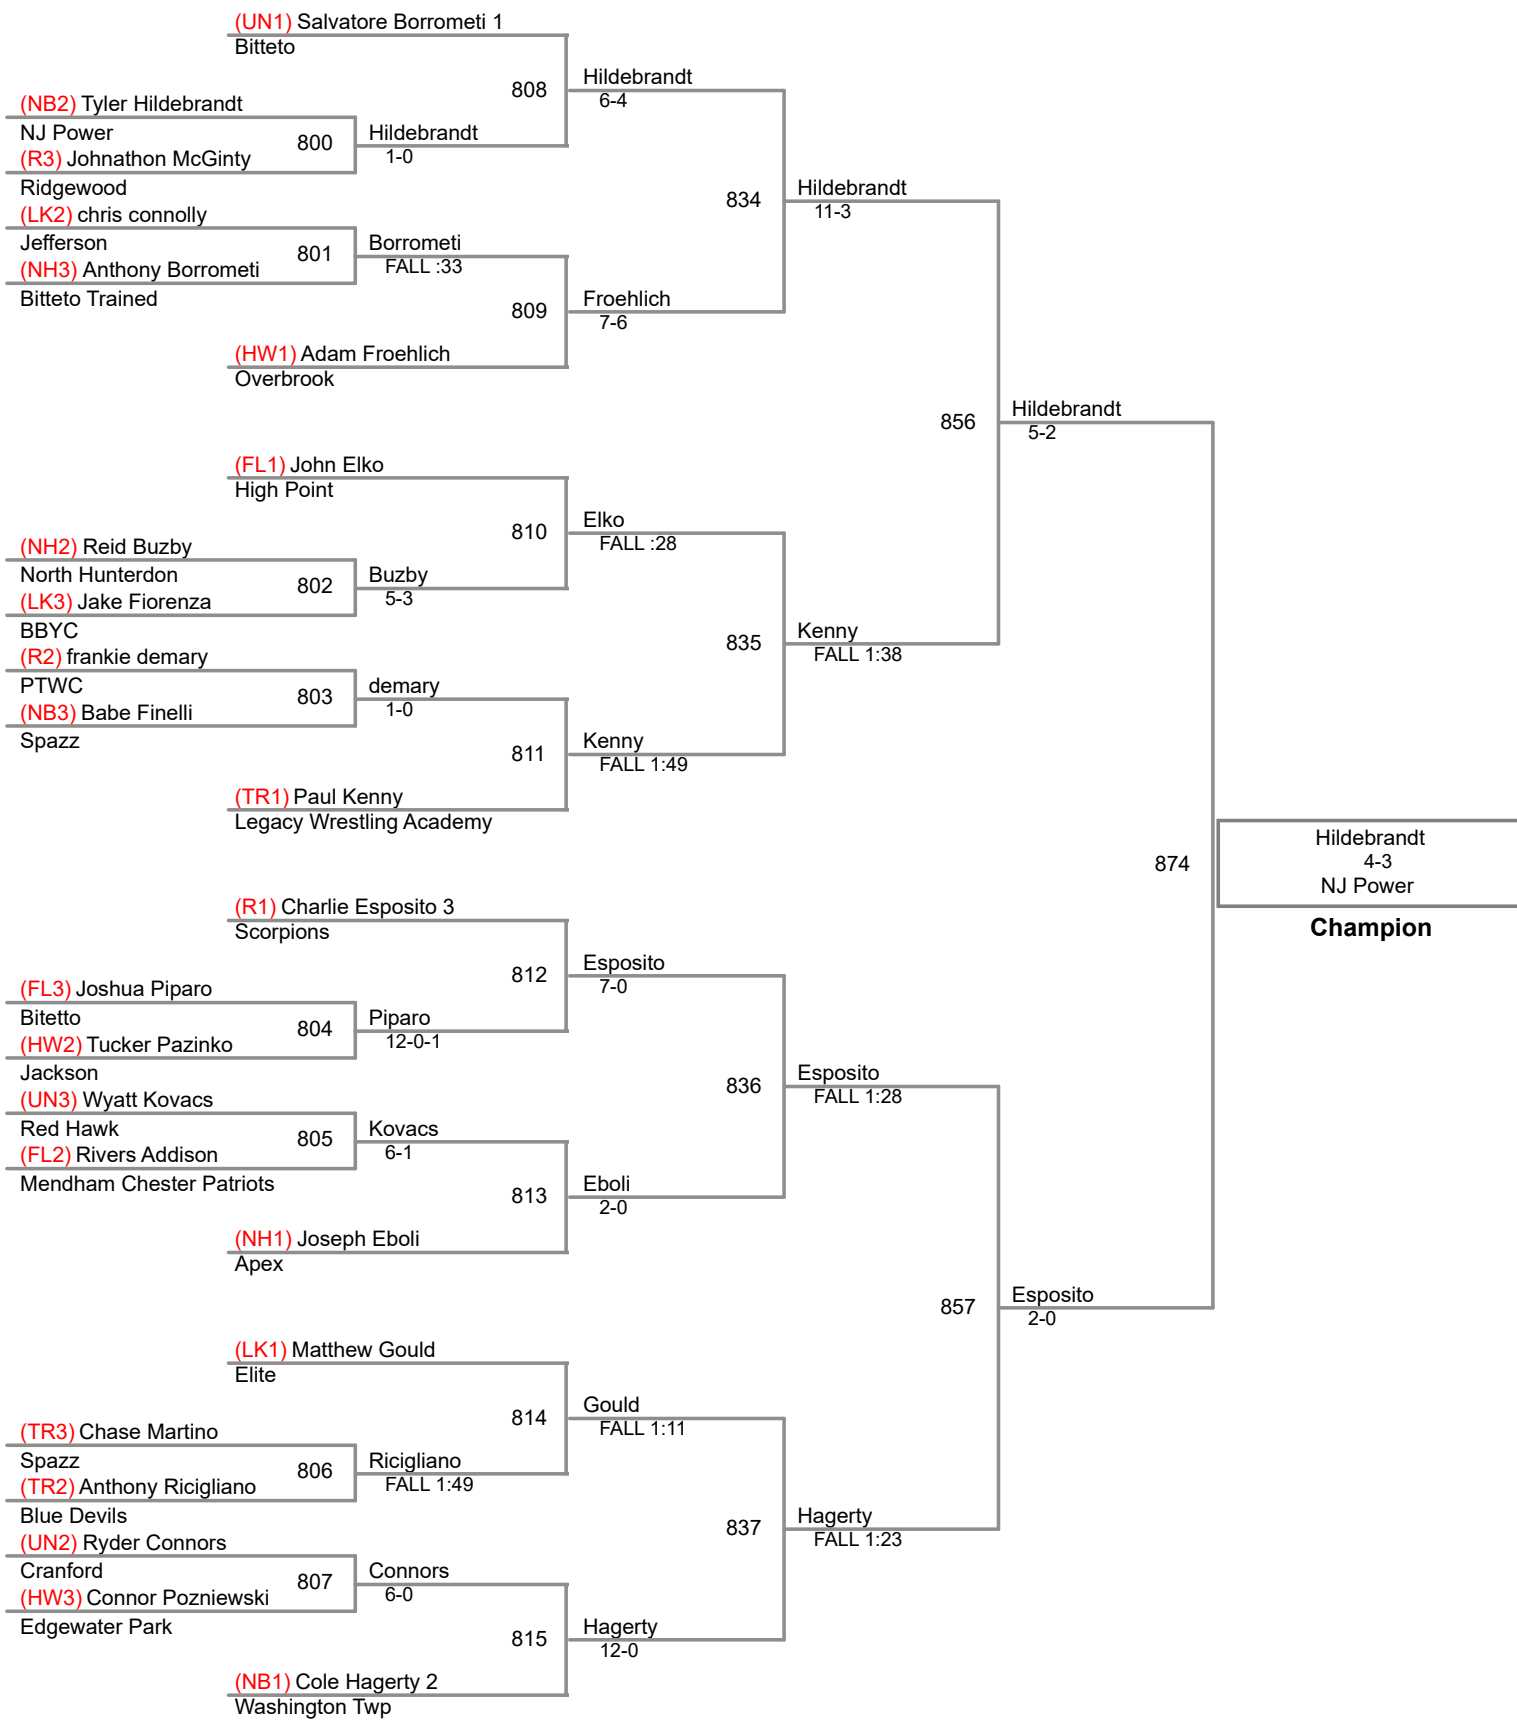

USAWNJ Championships  
Bantam

**40 Lbs**

**45 Lbs**

**50 Lbs**

**55 Lbs**

**60 Lbs**

**65 Lbs**

**70 Lbs**

USAWNJ Championships  
Bantam

**130 Lbs**