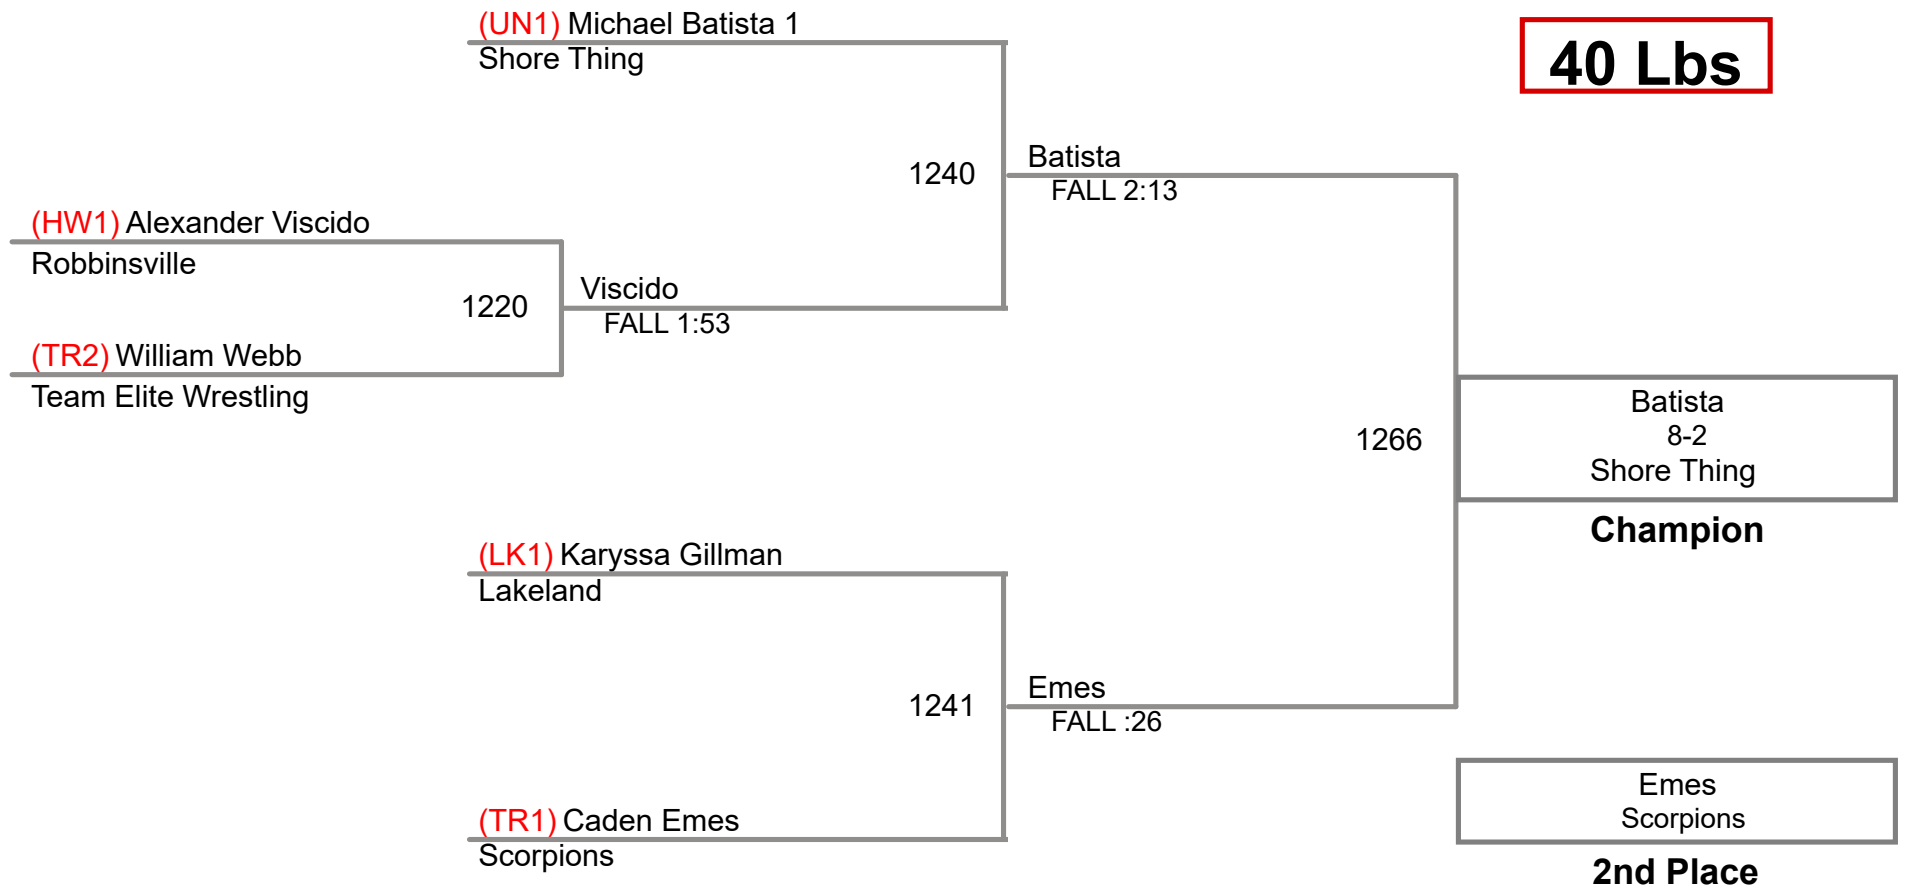

USAWNJ Championships  
Bantam

**40 Lbs**

**45 Lbs**

**50 Lbs**

**55 Lbs**

**60 Lbs**

**65 Lbs**

**70 Lbs**

USAWNJ Championships  
Bantam

**75 Lbs**

USAWNJ Championships  
Bantam

**80 Lbs**

USAWNJ Championships  
Bantam

**85 Lbs**

USAWNJ Championships  
Bantam

**110 Lbs**

USAWNJ Championships  
Bantam

**130 Lbs**