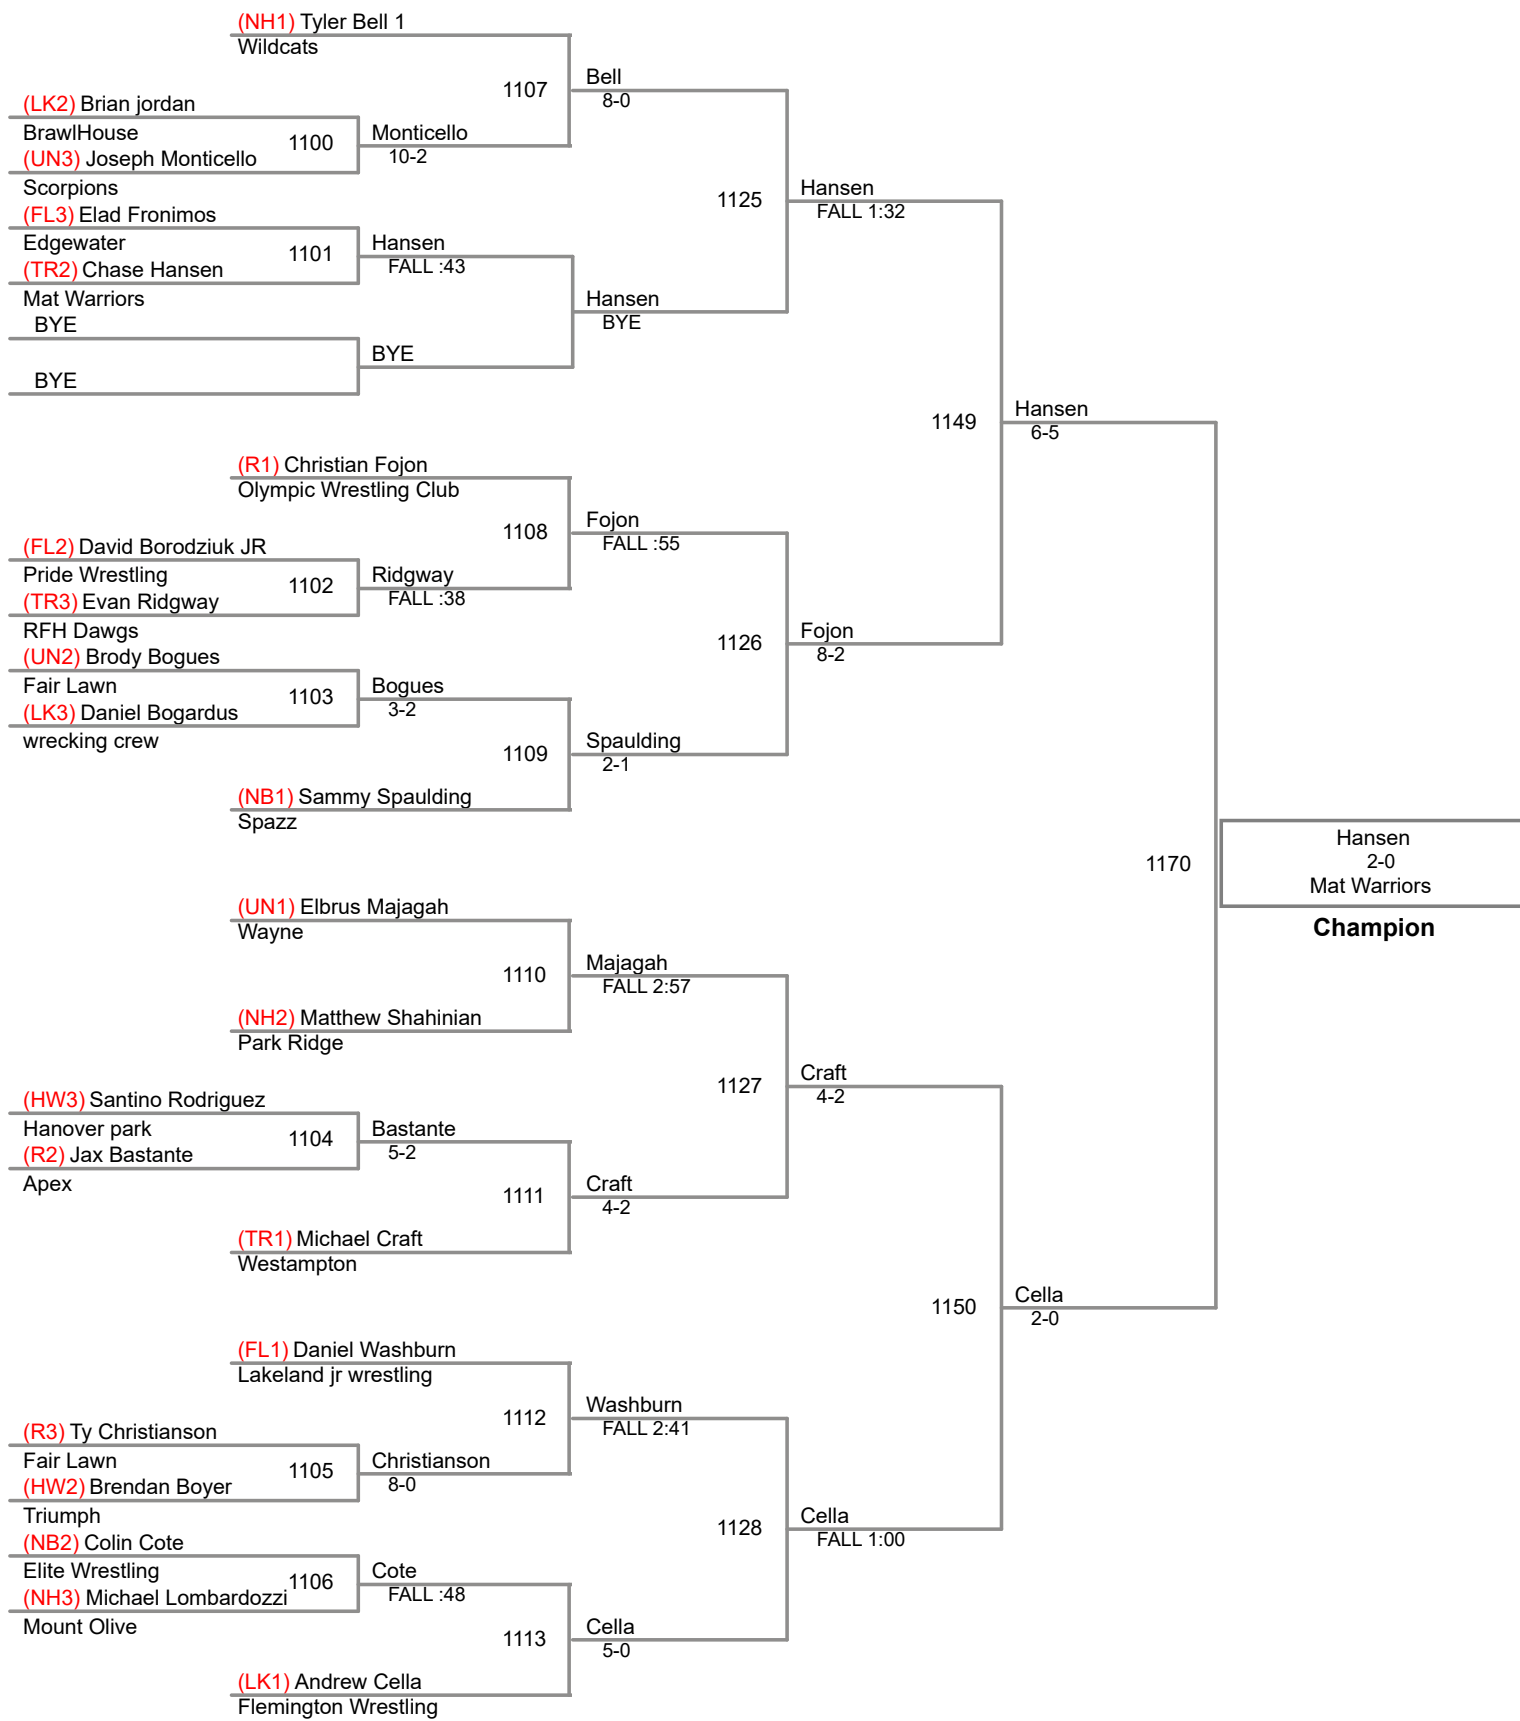

USAWNJ Championships  
Bantam

**40 Lbs**

**45 Lbs**

**50 Lbs**

**55 Lbs**

**60 Lbs**

**65 Lbs**

**70 Lbs**

USAWNJ Championships  
Bantam

**130 Lbs**