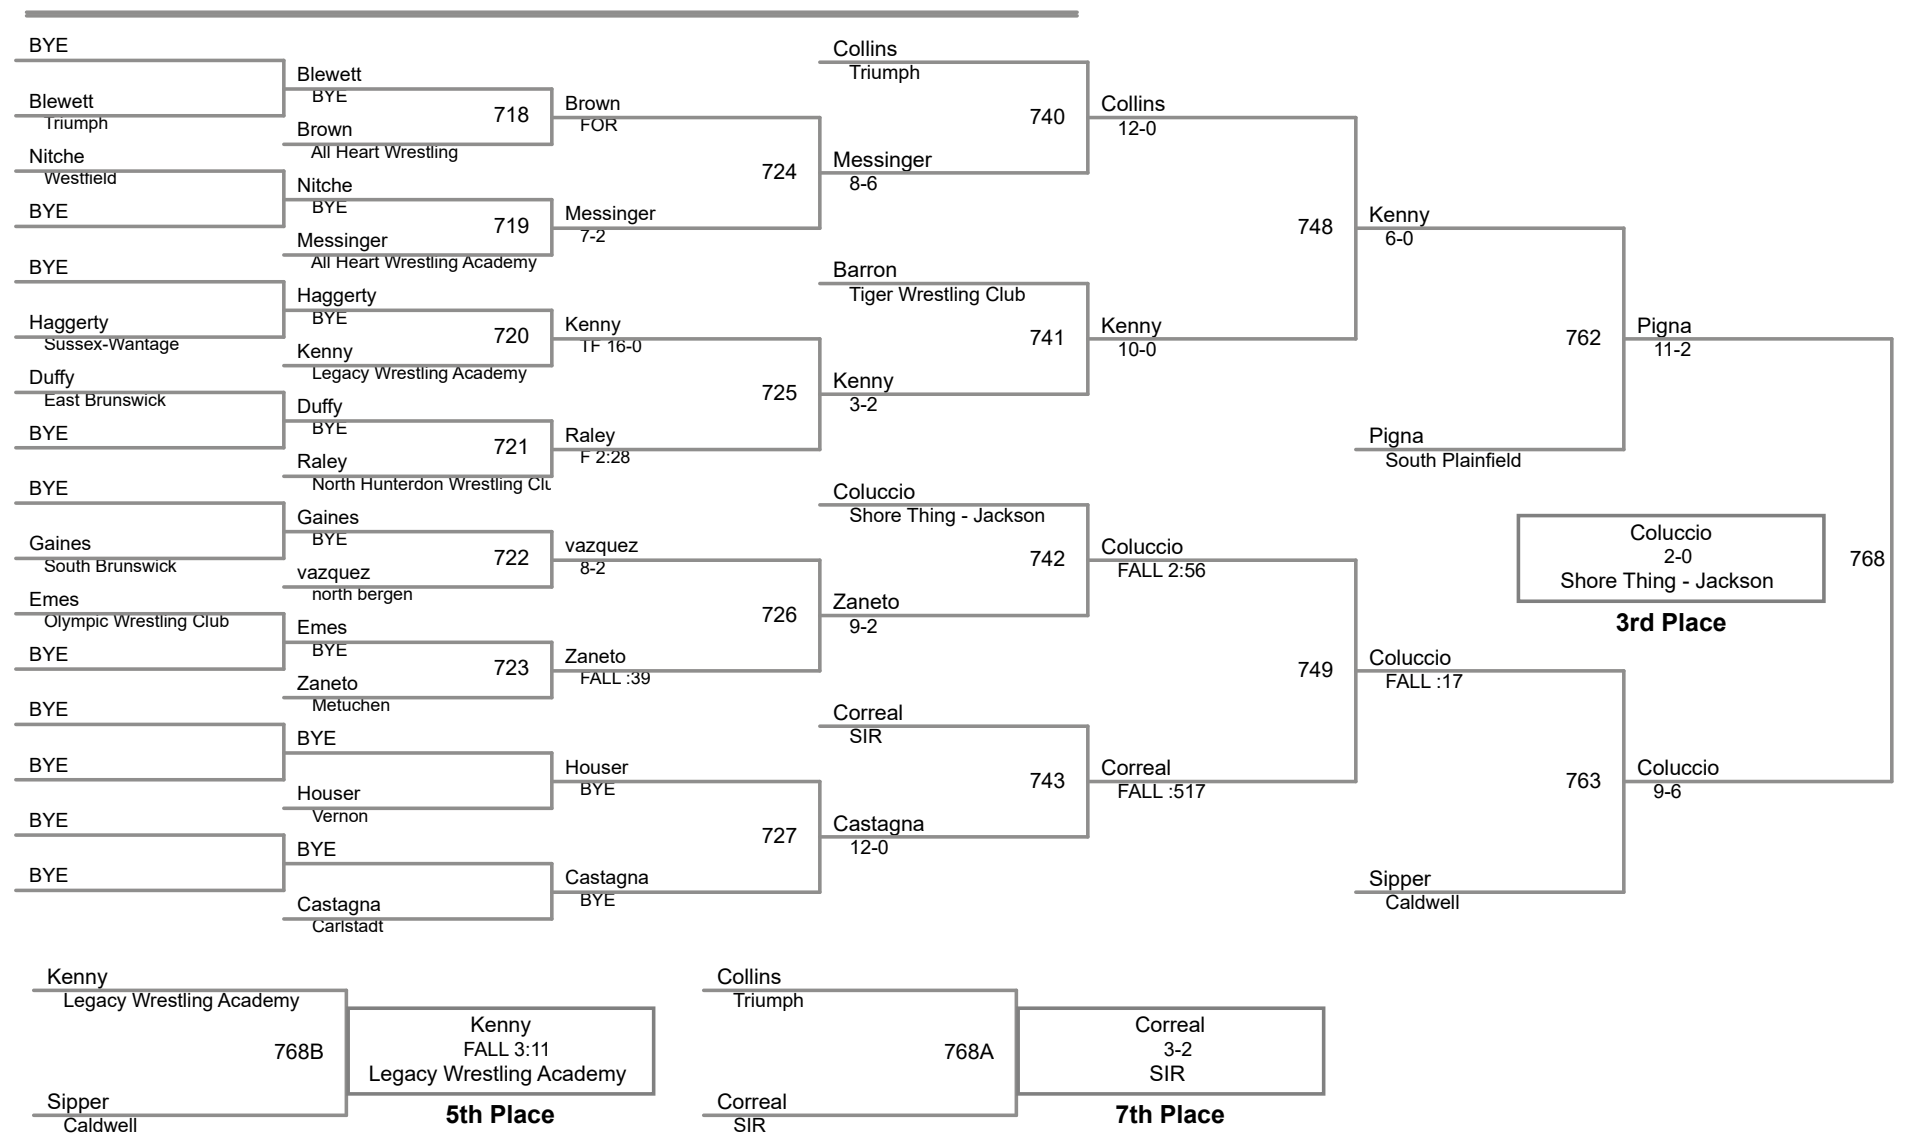

USAWNJ Championships  
Bantam

**40 Lbs**

**45 Lbs**

**50 Lbs**

**55 Lbs**

**60 Lbs**

**65 Lbs**

**70 Lbs**

USAWNJ Championships  
Bantam

**130 Lbs**