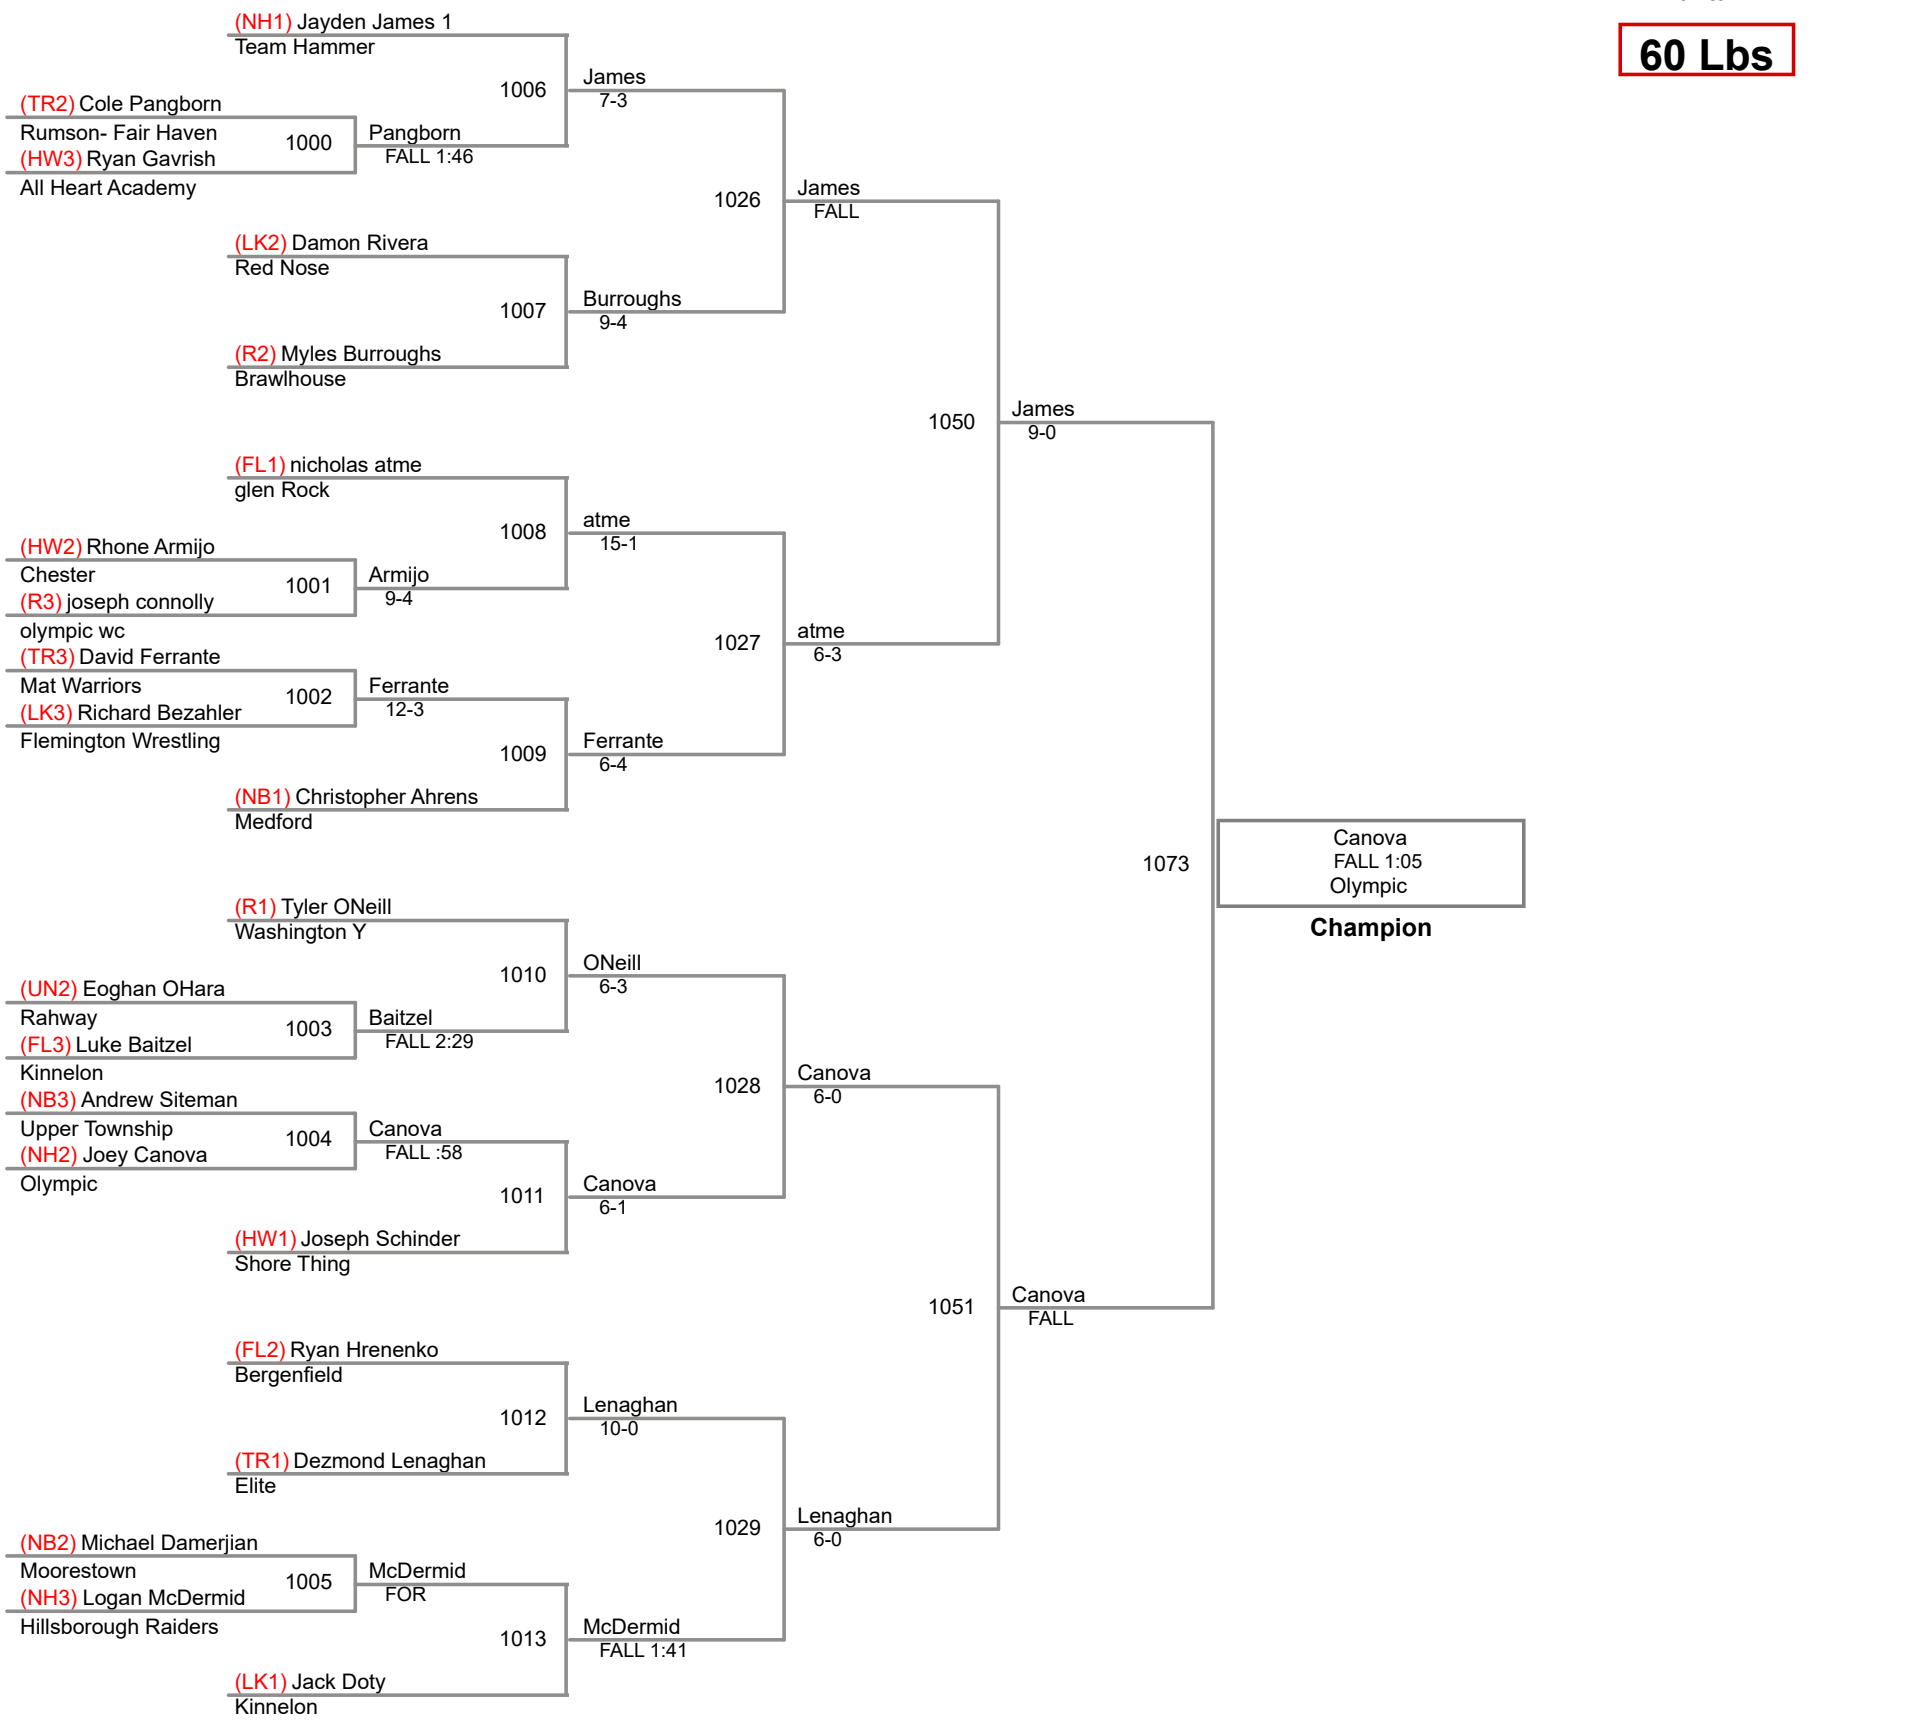

USAWNJ Championships  
Bantam

**40 Lbs**

**45 Lbs**

**50 Lbs**

**55 Lbs**

**60 Lbs**

**65 Lbs**

**70 Lbs**

USAWNJ Championships  
Bantam

**130 Lbs**