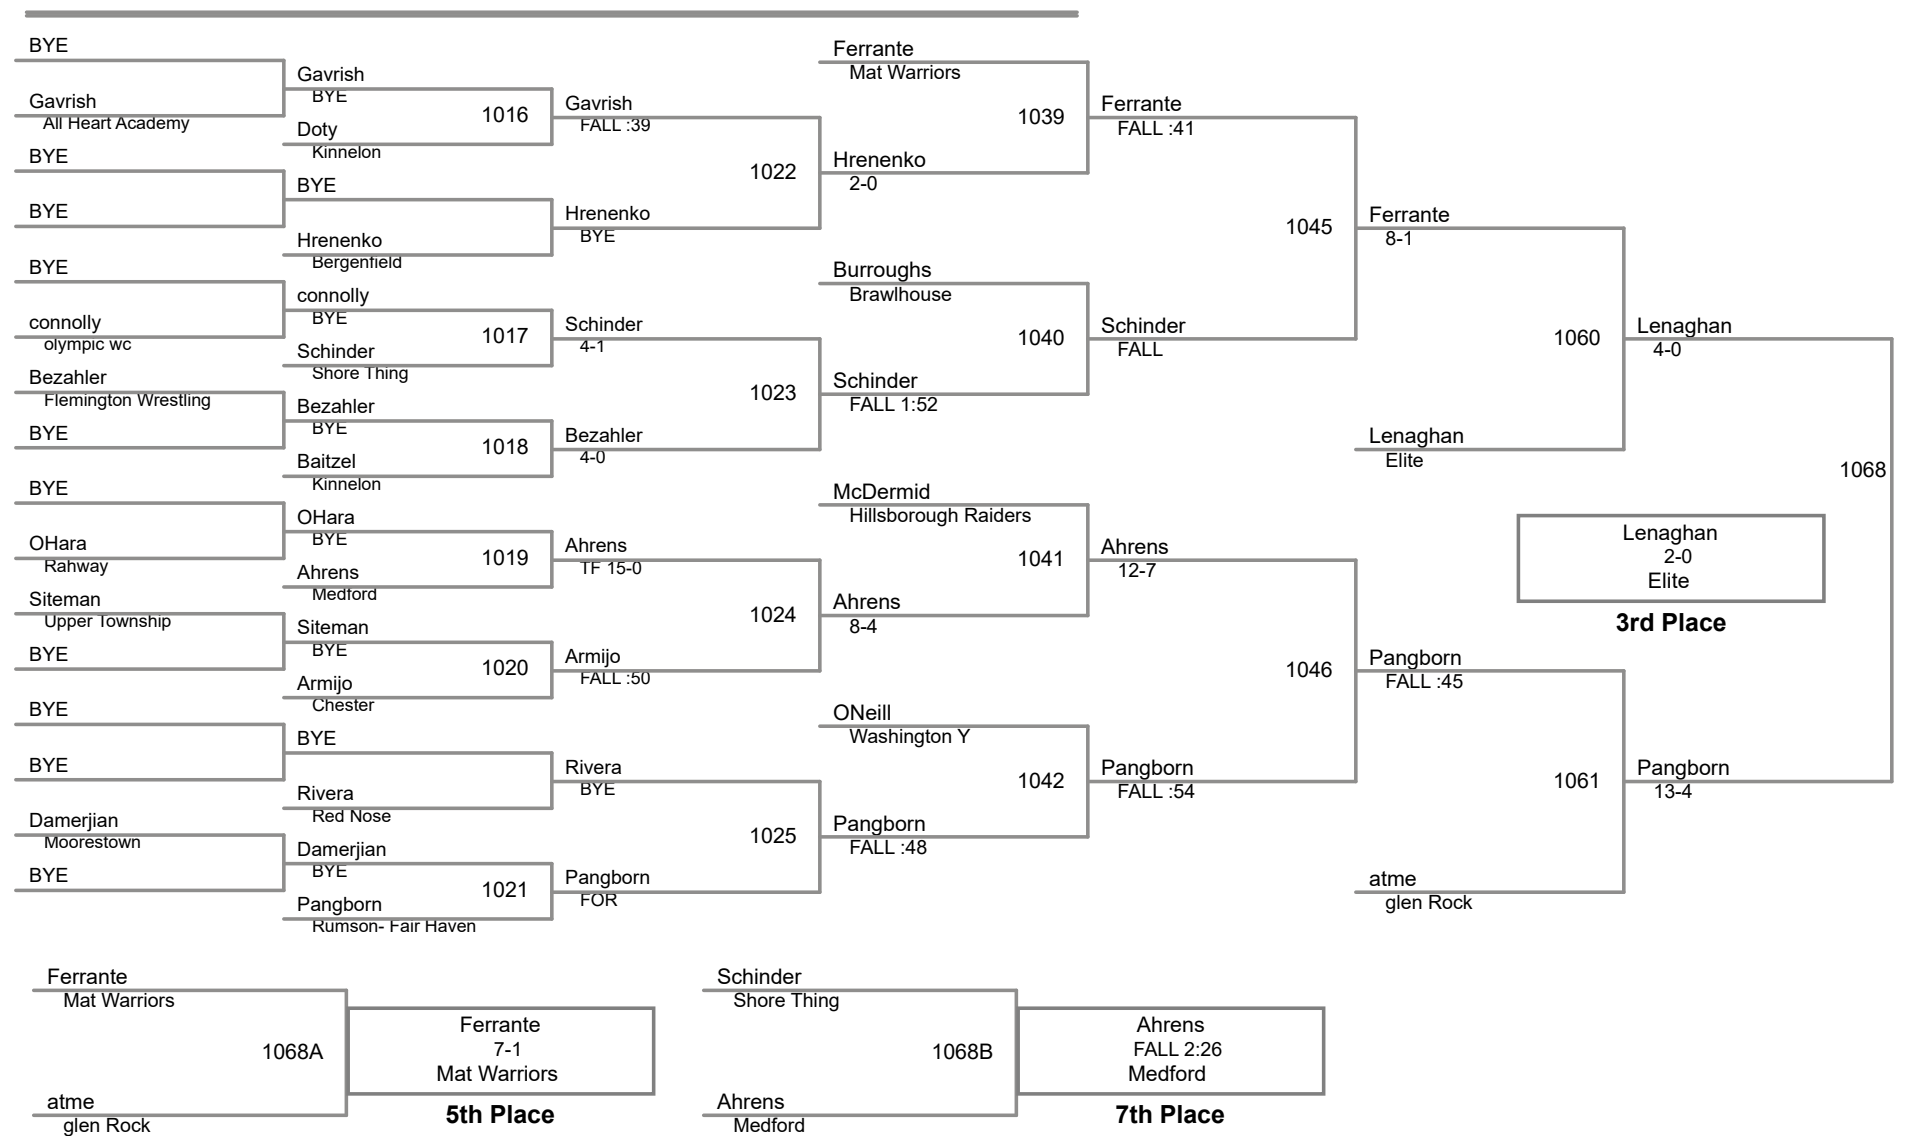

USAWNJ Championships  
Bantam

**40 Lbs**

**45 Lbs**

**50 Lbs**

**55 Lbs**

**60 Lbs**

**65 Lbs**

**70 Lbs**

USAWNJ Championships  
Bantam

**75 Lbs**

USAWNJ Championships  
Bantam

**80 Lbs**

USAWNJ Championships  
Bantam

**85 Lbs**

USAWNJ Championships  
Bantam

**110 Lbs**

USAWNJ Championships  
Bantam

**130 Lbs**