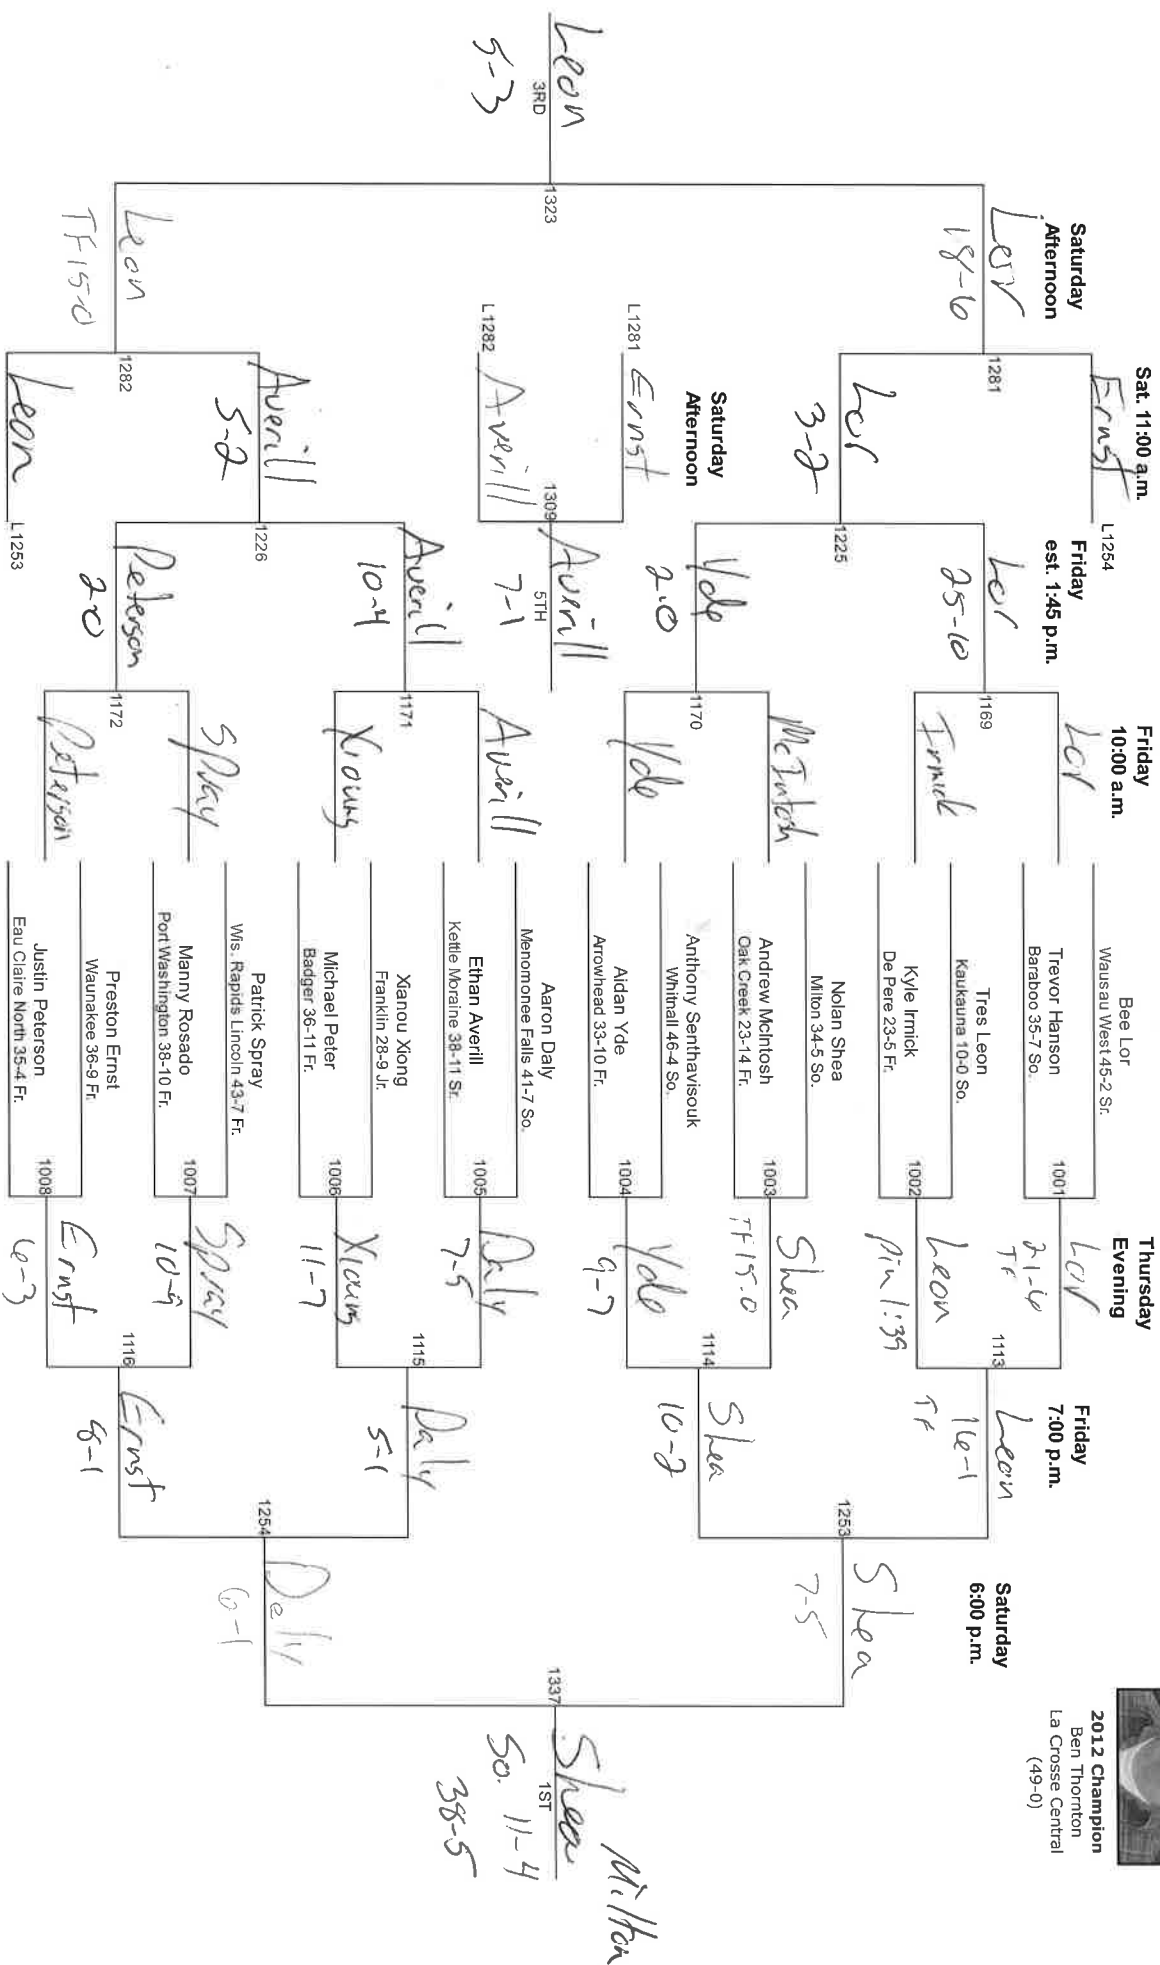

Division 1 - 106

2012 Champion
Ben Thornton
La Crosse Central
(49-0)

Thursday - 3:00 p.m.

Friday
10:00 a.m.

Sat. 11:00 a.m.
Friday
est. 1:45 p.m.

Saturday
Afternoon

Consolation participants in each quarter bracket are first round losers defeated by quarterfinal winners vs. quarterfinal losers.