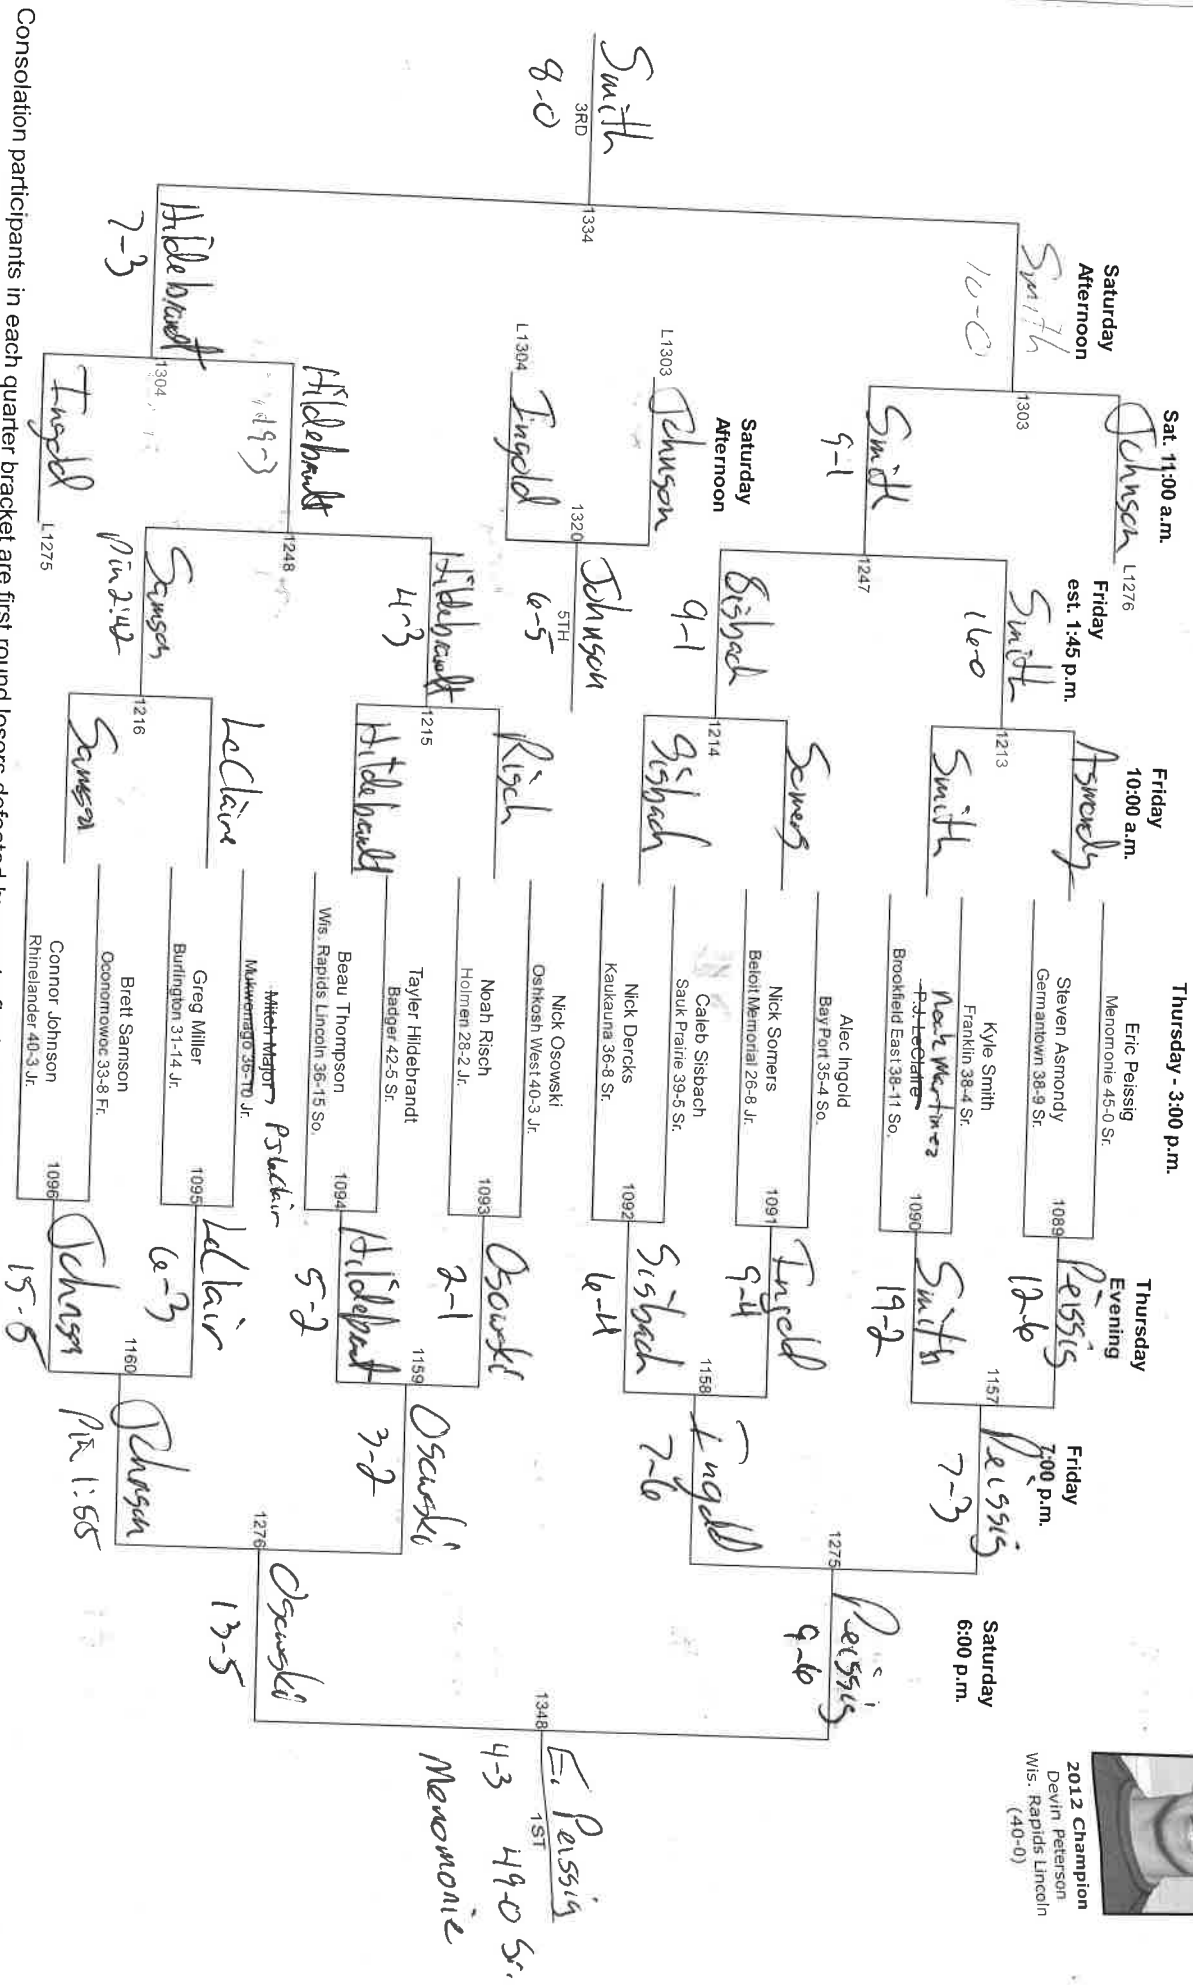

Sat. 11:00 a.m.

Johnson L1276

Friday
est. 1:45 p.m.

Friday
10:00 a.m.

Thursday - 3:00 p.m.

Thursday
Evening

Friday
7:00 p.m.

Saturday
6:00 p.m.