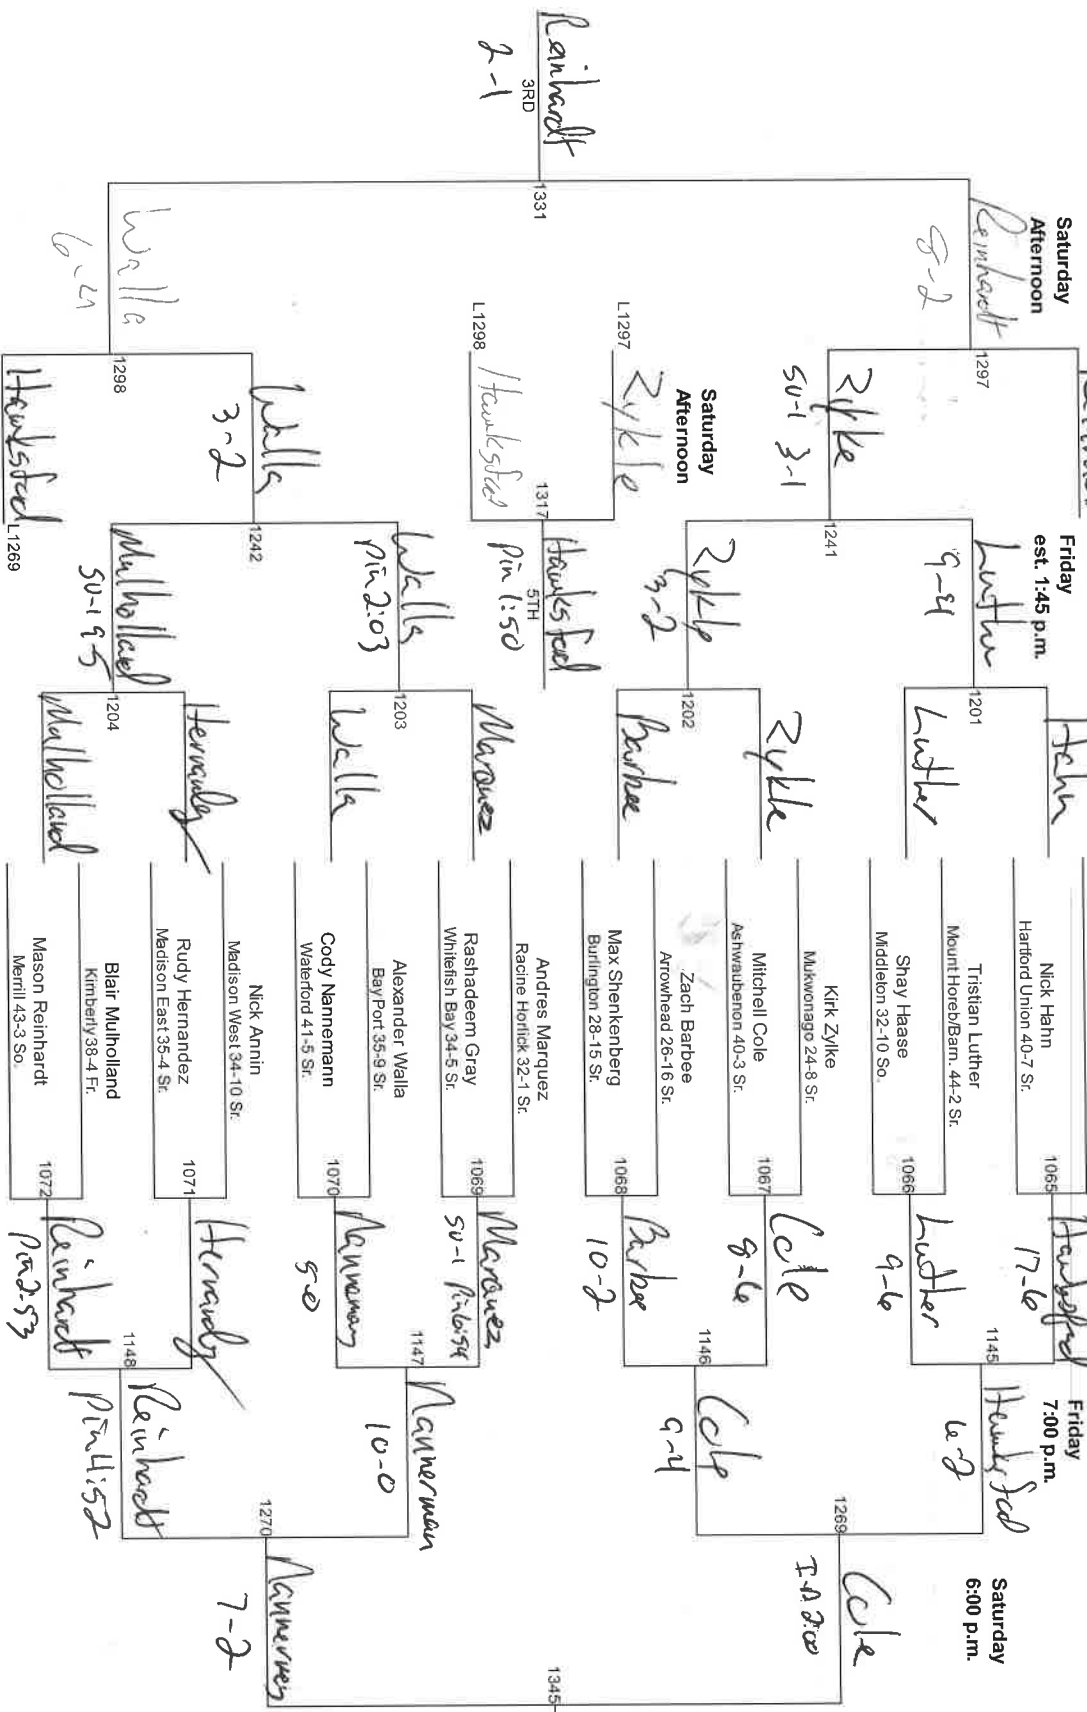

Division 1 - 160

2012 Champion
Kegan Gemrich
Hortonville
(42-1)

Thursday - 3:00 p.m.

Sat 11:00 a.m.
Rainhardt L1270

Friday 10:00 a.m.

Thursday Evening

Friday 7:00 p.m.

Saturday 6:00 p.m.