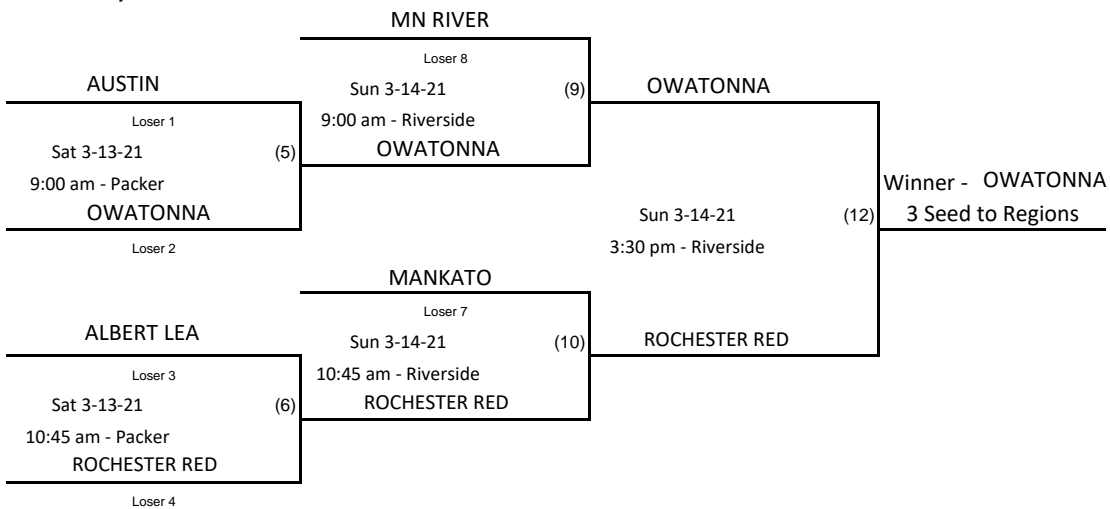

Playback Bracket

Bantam B
District Tournament
Location: Austin Packer / Riverside Arenas
Director: Dave Lagerstedt
dave@farmtech.com
507-438-2256