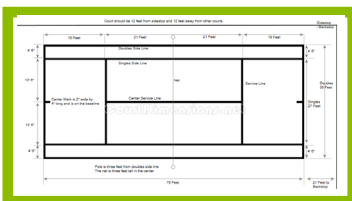

SPORTS SURFACE PLAYING AREA COMPARISON

1 Hockey Rink
200 X 85

1 Basketball Court
94 X 50

1 Volleyball Court
79 X 49

1 Tennis Court
78 X 36

1 Bowling Alley (30 Lanes Average)
85 X 5

1 Wrestling Mat
38 X 38