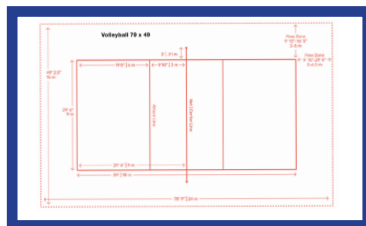

SPORTS SURFACE PLAYING AREA COMPARISON

1 Hockey Rink
200 X 85

1 Basketball Court
94 X 50

1 Volleyball Court
79 X 49

1 Tennis Court
78 X 36

1 Bowling Alley (30 Lanes Average)
85 X 5

1 Wrestling Mat
38 X 38