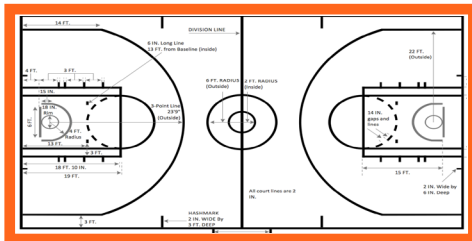

SPORTS SURFACE PLAYING AREA COMPARISON

1 Hockey Rink
200 X 85

1 Basketball Court
94 X 50

1 Volleyball Court
79 X 49

1 Tennis Court
78 X 36

1 Bowling Alley (30 Lanes Average)
85 X 5

1 Wrestling Mat
38 X 38