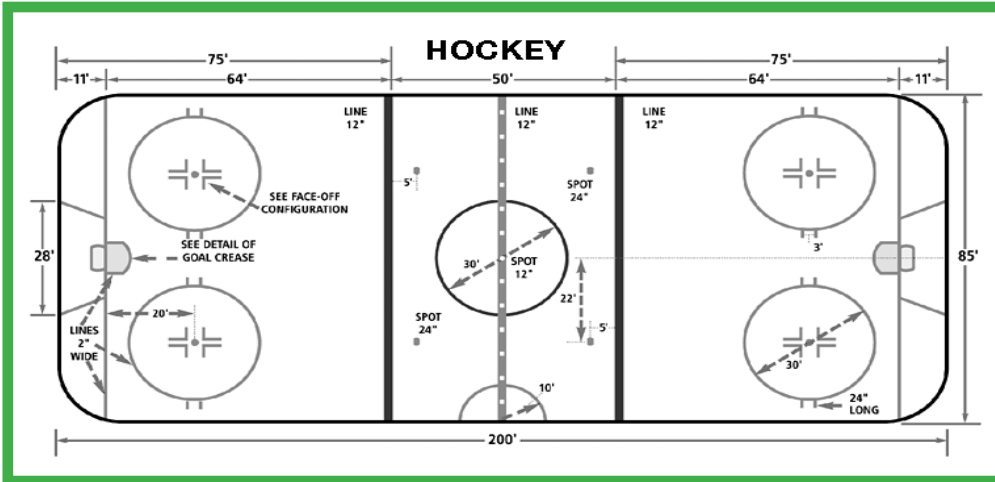

SPORTS SURFACE PLAYING AREA COMPARISON

1 Hockey Rink
200 X 85

1 Basketball Court
94 X 50

1 Volleyball Court
79 X 49

1 Tennis Court
78 X 36

1 Bowling Alley (30 Lanes Average)
85 X 5

1 Wrestling Mat
38 X 38