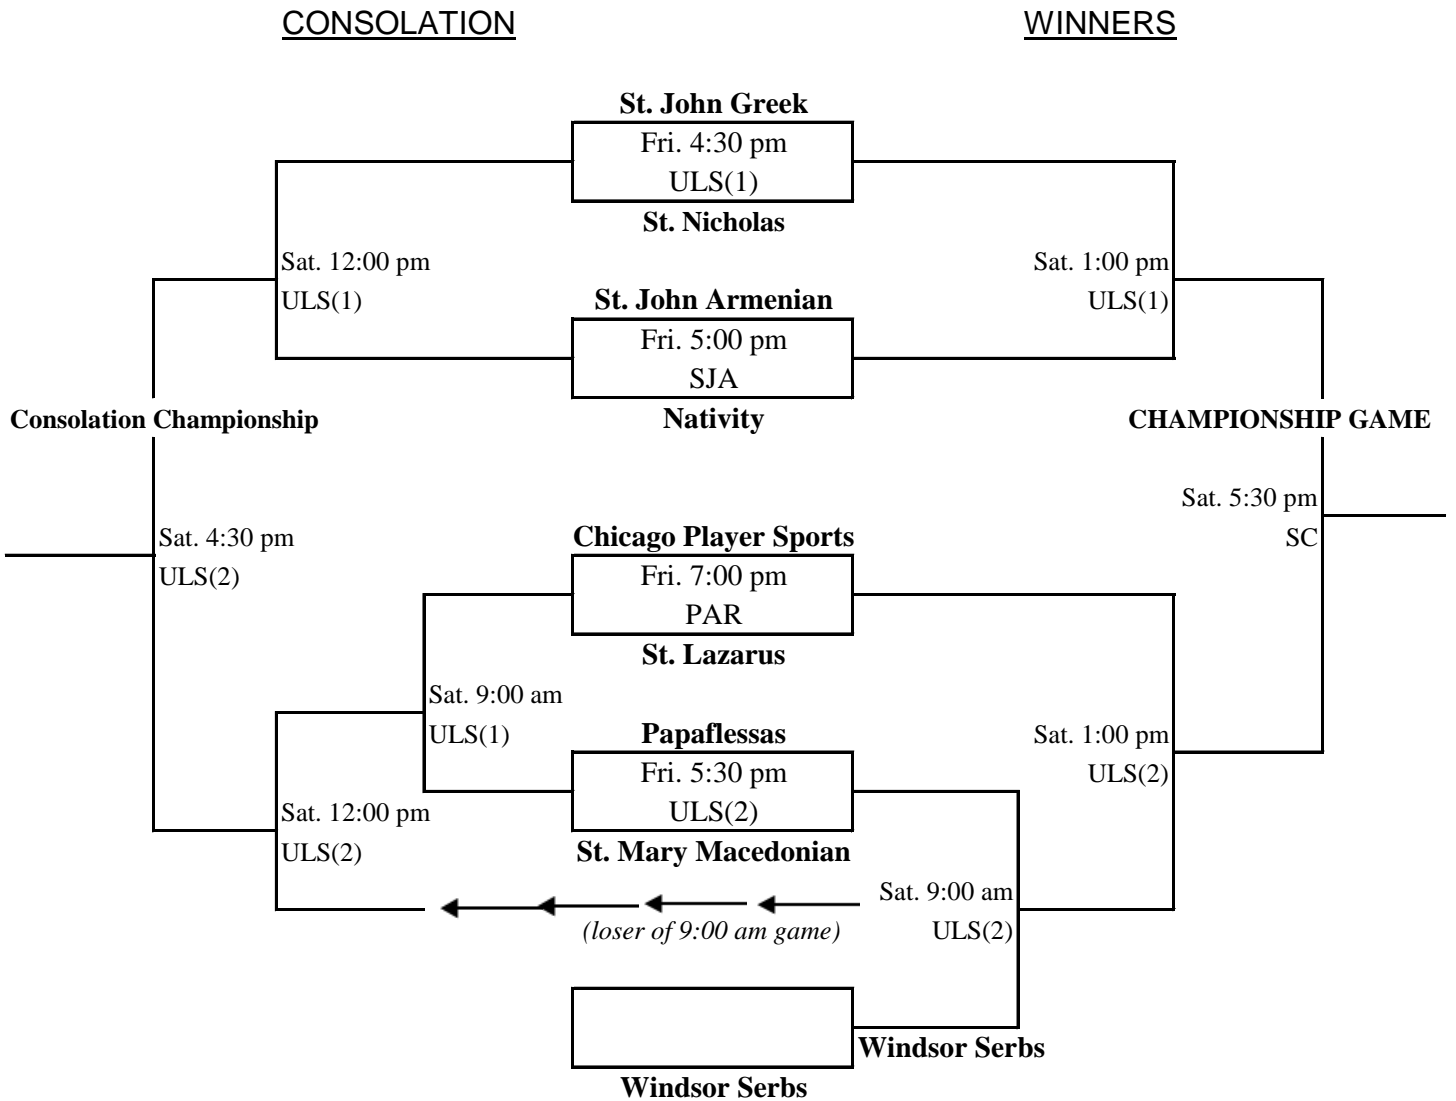

# 2026 PAN ORTHODOX TOURNAMENT

## BIDDY 'B' DIVISION

ACC - Assumption Cultural Center, 21800 Marter Road, St. Clair Shores, MI 48080  
 SJ - St. John Armenian , 22001 Northwestern Highway, Southfield, MI 48075  
 SC - St. Clare of Montefalco School, 16231 Charlevoix St, Grosse Pointe Park, MI 48230  
 ULS1 & ULS2 - University Liggett School, 1045 Cook Road, Grosse Pointe Woods, MI 48236  
 SMK - St. Mark Coptic Orthodox Church, 3615 Livernois, Troy, MI 48083  
 PAR - Parcels Middle School, 20600 Mack Ave, Grosse Pointe Woods, MI 48236