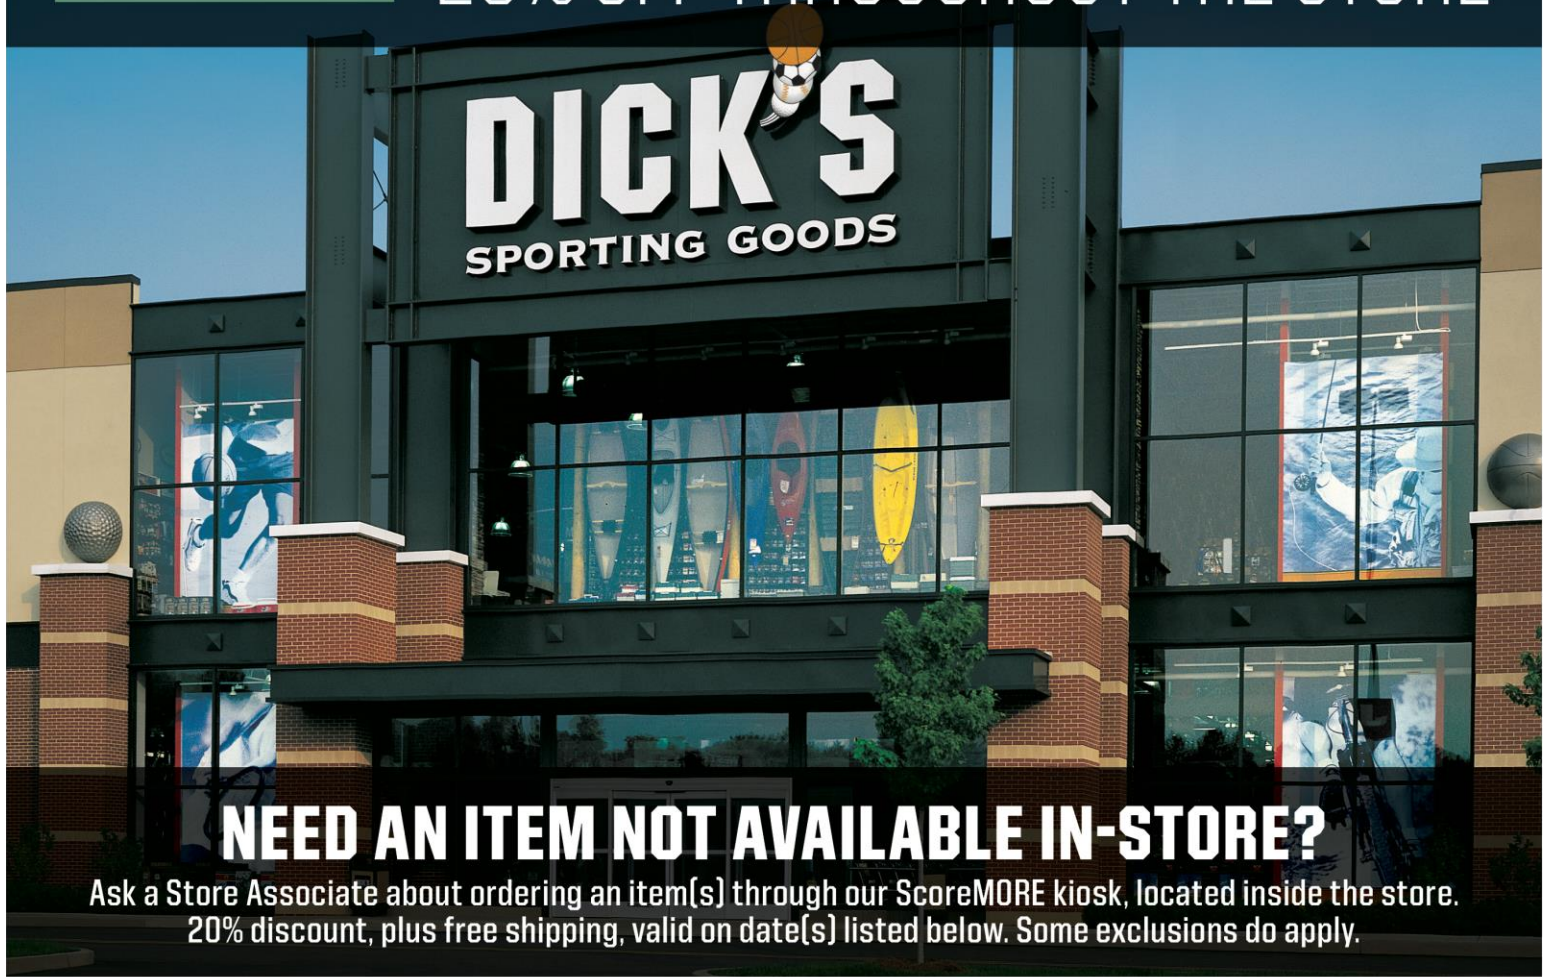

EVERY SEASON STARTS AT

EXCLUSIVE SHOP EVENT

20% OFF THROUGHOUT THE STORE

NEED AN ITEM NOT AVAILABLE IN-STORE?

Ask a Store Associate about ordering an item(s) through our ScoreMORE kiosk, located inside the store. 20% discount, plus free shipping, valid on date(s) listed below. Some exclusions do apply.

LYNNFIELD YOUTH FIELD HOCKEY SHOP WEEKEND

Sat. Sept. 8 - Sun. Sept. 9

DICK'S Sporting Goods Danvers
96 Commonwealth Ave, Danvers

20% OFF

EVERY SEASON STARTS AT
DICK'S
SPORTING GOODS.

THROUGHOUT THE STORE

P0003403002418DPG