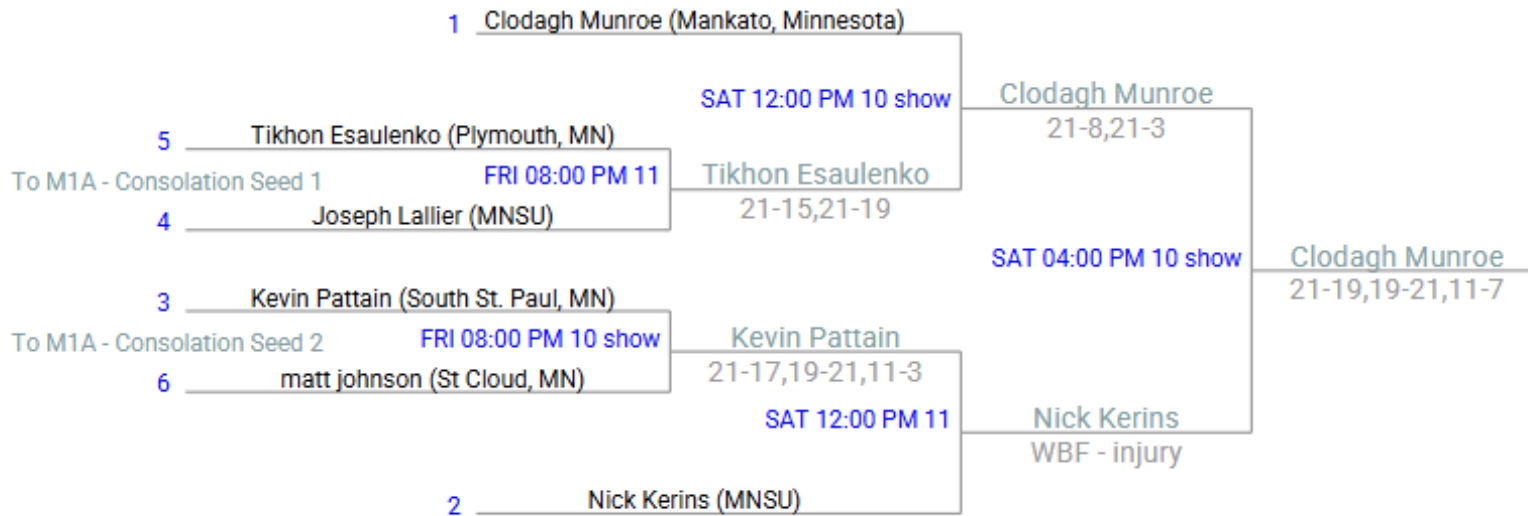

M10 - Men's Singles, Open

M10 - 3rd

M10 - Consolation

Bracket Ace

See the Bracket Online

M1A - Men's Singles, A

M1A - 3rd

M1A - Consolation

M1B - Men's Singles, B

M1B - 3rd

M1B - Consolation

M1C - Men's Singles, C

1	Ganesh Jagannath (The Woodlands, TX)	FRI 08:00 PM 12	Ganesh Jagannath
4	Nathan Pedersen (MNSU)		21-7,21-7
2	Jack Lang (MNSU)	FRI 08:00 PM 18	Jack Lang
3	Gavin Butkowski (MNSU)		21-15,21-17
1	Ganesh Jagannath (The Woodlands, TX)	SAT 10:00 AM 17	Gavin Butkowski
3	Gavin Butkowski (MNSU)		16-21,21-16,11-5
2	Jack Lang (MNSU)	SAT 10:00 AM 18	Jack Lang
4	Nathan Pedersen (MNSU)		21-14,21-5
1	Ganesh Jagannath (The Woodlands, TX)	SAT 02:00 PM 12	Jack Lang
2	Jack Lang (MNSU)		21-10,21-14
3	Gavin Butkowski (MNSU)	SAT 02:00 PM 13	Gavin Butkowski
4	Nathan Pedersen (MNSU)		18-21,21-15,11-0

M20 - Men's Doubles, Open

1	Bryan Trejo/Ryan Pesch (MNSU)			
To M20 - 3rd Seed 2		FRI 07:00 PM 10 show	Trejo/Pesch	
4	Zachary Wells/Nathan Stoffel (MNSU)		21-6,21-6	
		SAT 02:00 PM 10 show	Trejo/Pesch	
3	David Schiller/Isiah Jones		21-13,21-18	
To M20 - 3rd Seed 1		FRI 07:00 PM 11	Schiller/Jones	
2	Zach Sandy/Luke Sandy		12-21,21-9,11-7	