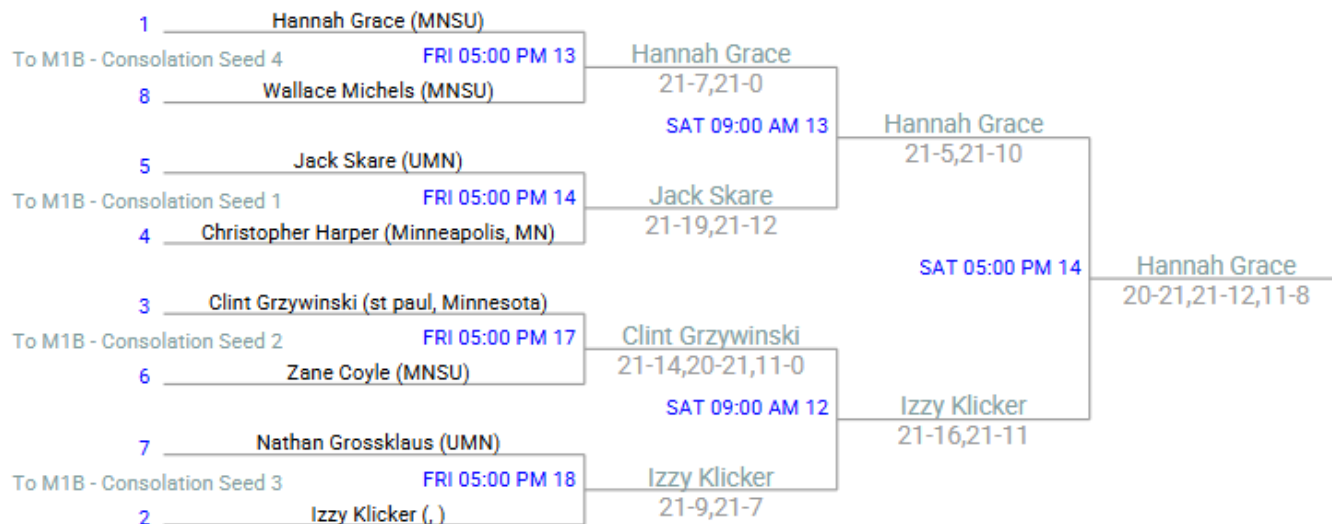

M10 - Men's Singles, Open

M10 - 3rd

M10 - Consolation

Bracket Ace

See the Bracket Online

M1A - Men's Singles, A

M1A - 3rd

M1A - Consolation

M1B - Men's Singles, B

M1B - 3rd

M1B - Consolation

M1C - Men's Singles, C

1	Ganesh Jagannath (The Woodlands, TX)	FRI 08:00 PM 12	Ganesh Jagannath
4	Nathan Pedersen (MNSU)		21-7,21-7
2	Jack Lang (MNSU)	FRI 08:00 PM 18	Jack Lang
3	Gavin Butkowski (MNSU)		21-15,21-17
1	Ganesh Jagannath (The Woodlands, TX)	SAT 10:00 AM 17	Gavin Butkowski
3	Gavin Butkowski (MNSU)		16-21,21-16,11-5
2	Jack Lang (MNSU)	SAT 10:00 AM 18	Jack Lang
4	Nathan Pedersen (MNSU)		21-14,21-5
1	Ganesh Jagannath (The Woodlands, TX)	SAT 02:00 PM 12	Jack Lang
2	Jack Lang (MNSU)		21-10,21-14
3	Gavin Butkowski (MNSU)	SAT 02:00 PM 13	Gavin Butkowski
4	Nathan Pedersen (MNSU)		18-21,21-15,11-0

M20 - Men's Doubles, Open

1	Bryan Trejo/Ryan Pesch (MNSU)			
To M20 - 3rd Seed 2		FRI 07:00 PM 10 show	Trejo/Pesch	
4	Zachary Wells/Nathan Stoffel (MNSU)		21-6,21-6	
		SAT 02:00 PM 10 show	Trejo/Pesch	
3	David Schiller/Isiah Jones		21-13,21-18	
To M20 - 3rd Seed 1		FRI 07:00 PM 11	Schiller/Jones	
2	Zach Sandy/Luke Sandy		12-21,21-9,11-7	

M20 - 3rd

1	Zach Sandy/Luke Sandy			
		SAT 02:00 PM 11	Sandy/Sandy	
2	Zachary Wells/Nathan Stoffel (MNSU)		18-21,21-7,11-2	

Bracket Ace
See the Bracket Online

A QR code located at the bottom of a teal-bordered box. Above the QR code is the text 'See the Bracket Online' and above that is a logo consisting of a spade symbol with a bracket inside it, labeled 'Bracket Ace'.