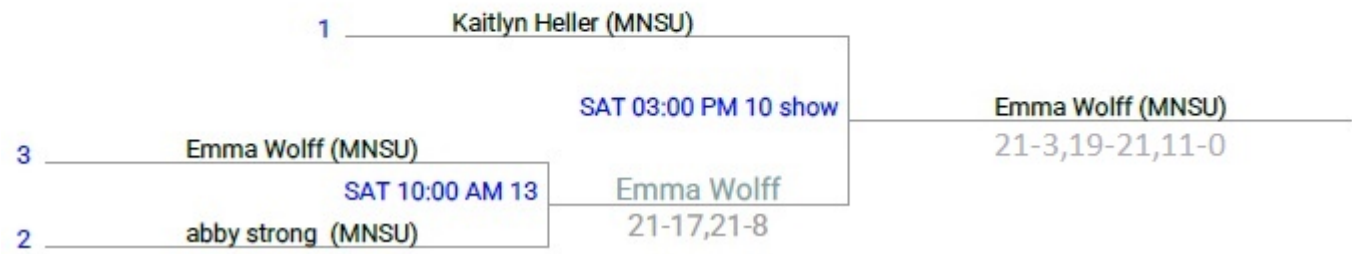

	Matches	Games		Points
	Won	Won	Lost	
Jack Lang	3	6		126
Gavin Butkowski	2	4	4	130
Ganesh Jagannath	1	3	4	108
Nathan Pedersen		1	6	69

W1A - Women's Singles, A

W1A - 3rd

W1A - Consolation

Bracket Ace

See the Bracket Online

M20 - Men's Doubles, Open

1	Bryan Trejo/Ryan Pesch (MNSU)			
To M20 - 3rd Seed 2		FRI 07:00 PM 10 show	Trejo/Pesch	
4	Zachary Wells/Nathan Stoffel (MNSU)		21-6,21-6	
		SAT 02:00 PM 10 show	Trejo/Pesch	
3	David Schiller/Isiah Jones		21-13,21-18	
To M20 - 3rd Seed 1		FRI 07:00 PM 11	Schiller/Jones	
2	Zach Sandy/Luke Sandy		12-21,21-9,11-7	

M20 - 3rd

1	Zach Sandy/Luke Sandy			
		SAT 02:00 PM 11	Sandy/Sandy	
2	Zachary Wells/Nathan Stoffel (MNSU)		18-21,21-7,11-2	

Bracket Ace
See the Bracket Online

A QR code located at the bottom of a teal-bordered box. Above the QR code is the text 'See the Bracket Online' and above that is a logo consisting of a spade symbol with a bracket inside it, labeled 'Bracket Ace'.