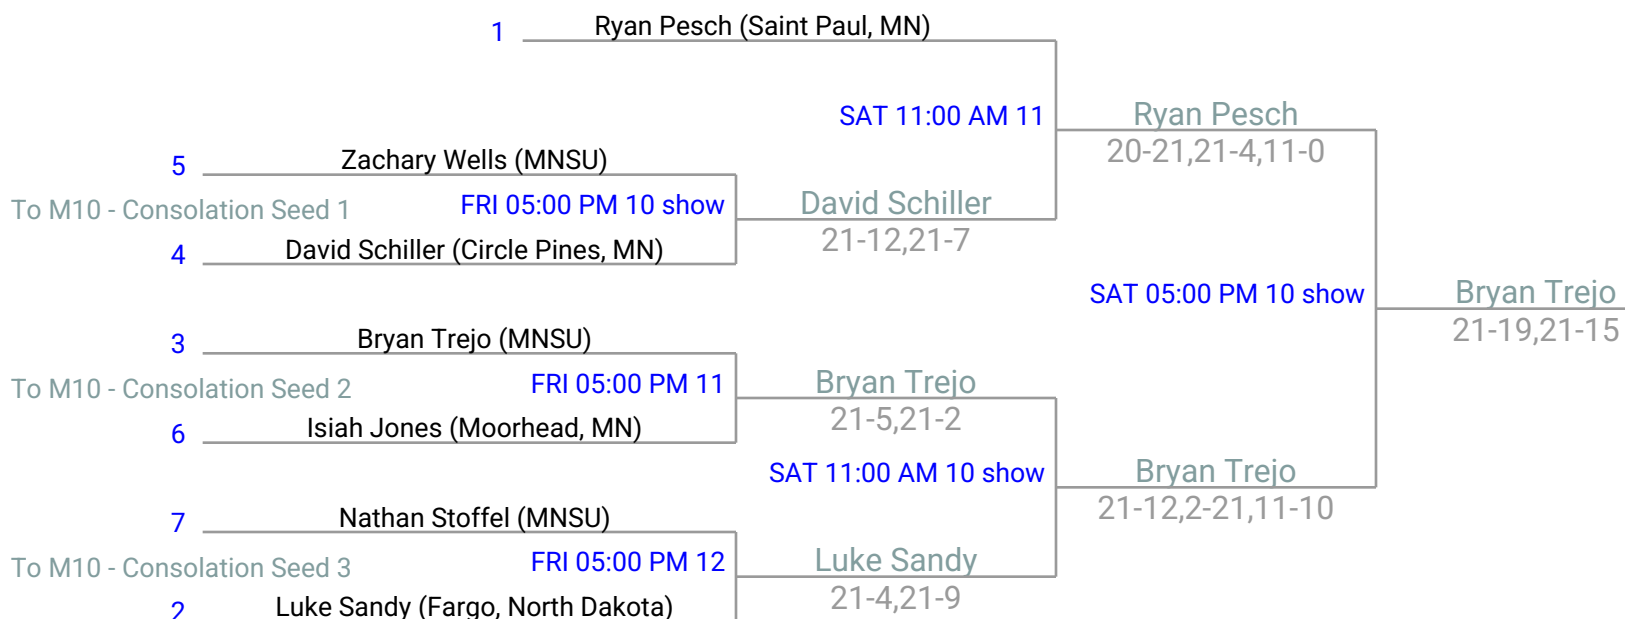

M10 - Men's Singles, Open

M10 - 3rd

M10 - Consolation

Bracket Ace

See the Bracket Online

M1A - Men's Singles, A

M1A - 3rd

M1A - Consolation

M1B - Men's Singles, B

M1B - 3rd

M1B - Consolation

M1C - Men's Singles, C

1	Ganesh Jagannath (The Woodlands, TX)	FRI 08:00 PM 12	Ganesh Jagannath
4	Nathan Pedersen (MNSU)		21-7,21-7
2	Jack Lang (MNSU)	FRI 08:00 PM 18	Jack Lang
3	Gavin Butkowski (MNSU)		21-15,21-17
1	Ganesh Jagannath (The Woodlands, TX)	SAT 10:00 AM 17	Gavin Butkowski
3	Gavin Butkowski (MNSU)		16-21,21-16,11-5
2	Jack Lang (MNSU)	SAT 10:00 AM 18	Jack Lang
4	Nathan Pedersen (MNSU)		21-14,21-5
1	Ganesh Jagannath (The Woodlands, TX)	SAT 02:00 PM 12	Jack Lang
2	Jack Lang (MNSU)		21-10,21-14
3	Gavin Butkowski (MNSU)	SAT 02:00 PM 13	Gavin Butkowski
4	Nathan Pedersen (MNSU)		18-21,21-15,11-0

M20 - Men's Doubles, Open

1	Bryan Trejo/Ryan Pesch (MNSU)			
To M20 - 3rd Seed 2		FRI 07:00 PM 10 show	Trejo/Pesch	
4	Zachary Wells/Nathan Stoffel (MNSU)		21-6,21-6	
		SAT 02:00 PM 10 show	Trejo/Pesch	
3	David Schiller/Isiah Jones		21-13,21-18	
To M20 - 3rd Seed 1		FRI 07:00 PM 11	Schiller/Jones	
2	Zach Sandy/Luke Sandy		12-21,21-9,11-7	

M20 - 3rd

1	Zach Sandy/Luke Sandy			
		SAT 02:00 PM 11	Sandy/Sandy	
2	Zachary Wells/Nathan Stoffel (MNSU)		18-21,21-7,11-2	

Bracket Ace
See the Bracket Online

A QR code located at the bottom of a teal-bordered box. Above the QR code is the text 'See the Bracket Online' and above that is a logo consisting of a spade symbol with a bracket inside it, labeled 'Bracket Ace'.