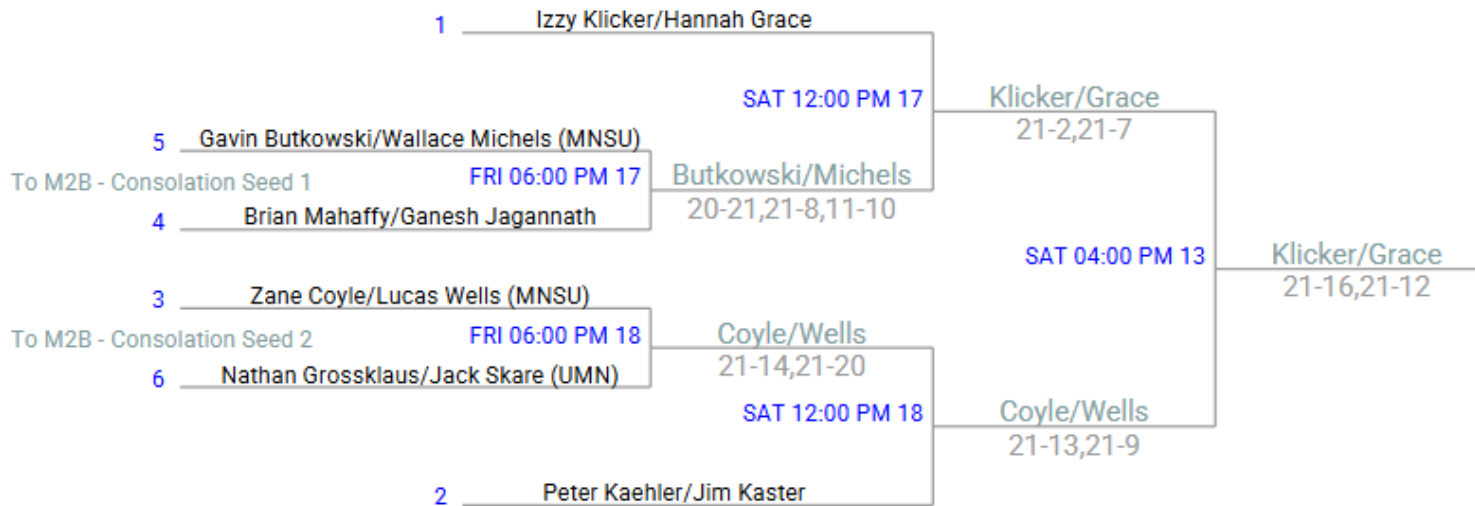

M20 - Men's Doubles, Open

1	Bryan Trejo/Ryan Pesch (MNSU)			
To M20 - 3rd Seed 2		FRI 07:00 PM 10 show	Trejo/Pesch	
4	Zachary Wells/Nathan Stoffel (MNSU)		21-6,21-6	
		SAT 02:00 PM 10 show	Trejo/Pesch	
3	David Schiller/Isiah Jones		21-13,21-18	
To M20 - 3rd Seed 1		FRI 07:00 PM 11	Schiller/Jones	
2	Zach Sandy/Luke Sandy		12-21,21-9,11-7	

M20 - 3rd

1	Zach Sandy/Luke Sandy			
		SAT 02:00 PM 11	Sandy/Sandy	
2	Zachary Wells/Nathan Stoffel (MNSU)		18-21,21-7,11-2	

Bracket Ace
See the Bracket Online

A QR code located at the bottom of a teal-bordered box. Above the QR code is the text 'See the Bracket Online' and above that is a logo consisting of a spade symbol with a bracket inside it, labeled 'Bracket Ace'.

M2A - Men's Doubles, A

M2A - 3rd

M2A - Consolation

Men's Doubles, B

M2B - 3rd

M2B - Consolation

W2B - Women's Doubles, B/Novice

2 Kaitlyn Heller/Kayle Rollenhagen (MNSU)
 FRI 08:00 PM 14
 3 Molly Lund/abby strong (MNSU)
 Heller/Rollenhagen
 21-12,21-8