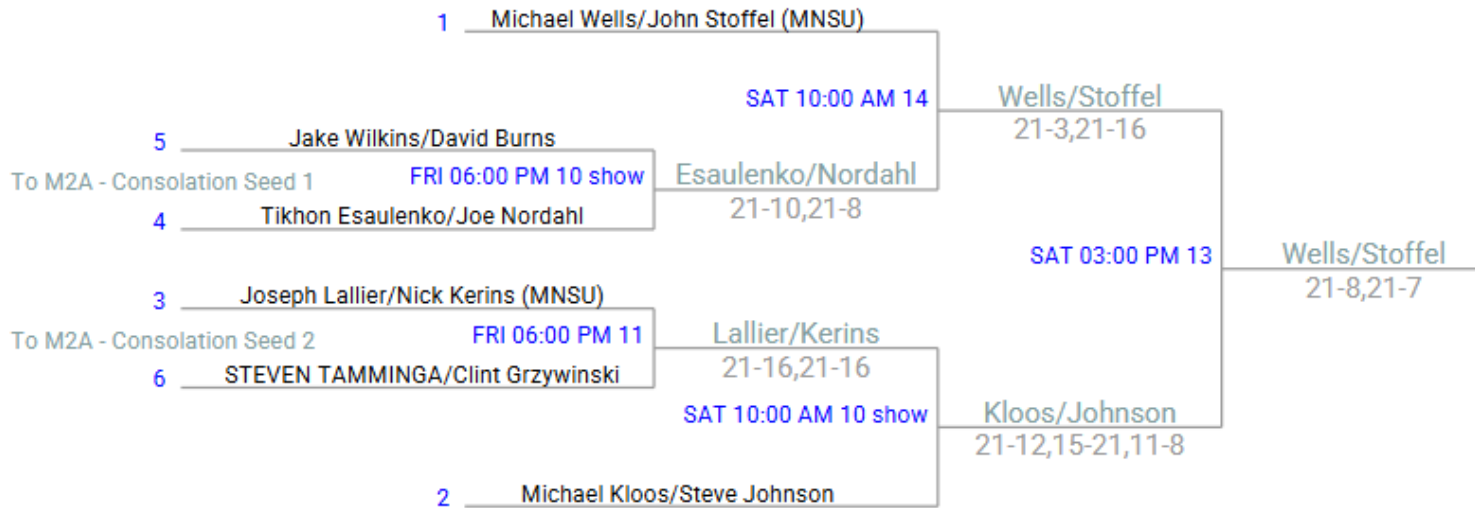

M20 - Men's Doubles, Open

1	Bryan Trejo/Ryan Pesch (MNSU)			
To M20 - 3rd Seed 2		FRI 07:00 PM 10 show	Trejo/Pesch	
4	Zachary Wells/Nathan Stoffel (MNSU)		21-6,21-6	
		SAT 02:00 PM 10 show	Trejo/Pesch	
3	David Schiller/Isiah Jones		21-13,21-18	
To M20 - 3rd Seed 1		FRI 07:00 PM 11	Schiller/Jones	
2	Zach Sandy/Luke Sandy		12-21,21-9,11-7	

M20 - 3rd

1	Zach Sandy/Luke Sandy			
		SAT 02:00 PM 11	Sandy/Sandy	
2	Zachary Wells/Nathan Stoffel (MNSU)		18-21,21-7,11-2	

Bracket Ace
See the Bracket Online

A QR code located at the bottom of a teal-bordered box. Above the QR code is the text 'See the Bracket Online' and above that is a logo consisting of a spade symbol with a bracket inside it, labeled 'Bracket Ace'.

M2A - Men's Doubles, A

M2A - 3rd

M2A - Consolation

Men's Doubles, B

M2B - 3rd

M2B - Consolation

W2B - Women's Doubles, B/Novice

2 Kaitlyn Heller/Kayle Rollenhagen (MNSU)
 FRI 08:00 PM 14
 3 Molly Lund/abby strong (MNSU)
 Heller/Rollenhagen
 21-12,21-8