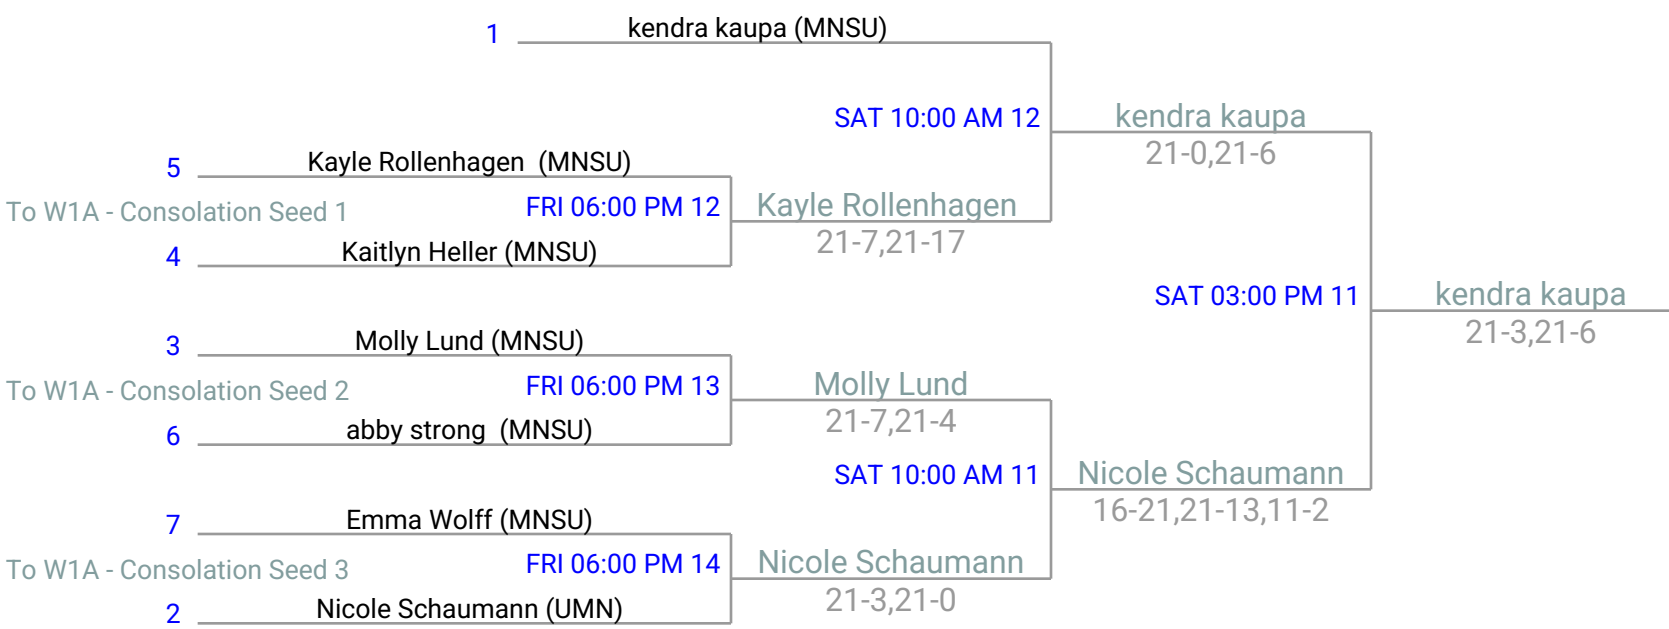

M1B - Men's Singles, B

M1B - 3rd

M1B - Consolation

M1C - Men's Singles, C

1	Ganesh Jagannath (The Woodlands, TX)	FRI 08:00 PM 12	Ganesh Jagannath
4	Nathan Pedersen (MNSU)		21-7,21-7
2	Jack Lang (MNSU)	FRI 08:00 PM 18	Jack Lang
3	Gavin Butkowski (MNSU)		21-15,21-17
1	Ganesh Jagannath (The Woodlands, TX)	SAT 10:00 AM 17	Gavin Butkowski
3	Gavin Butkowski (MNSU)		16-21,21-16,11-5
2	Jack Lang (MNSU)	SAT 10:00 AM 18	Jack Lang
4	Nathan Pedersen (MNSU)		21-14,21-5
1	Ganesh Jagannath (The Woodlands, TX)	SAT 02:00 PM 12	Jack Lang
2	Jack Lang (MNSU)		21-10,21-14
3	Gavin Butkowski (MNSU)	SAT 02:00 PM 13	Gavin Butkowski
4	Nathan Pedersen (MNSU)		18-21,21-15,11-0

	Matches	Games		Points
	Won	Won	Lost	
Jack Lang	3	6		126
Gavin Butkowski	2	4	4	130
Ganesh Jagannath	1	3	4	108
Nathan Pedersen		1	6	69

W1A - Women's Singles, A

W1A - 3rd

W1A - Consolation

Bracket Ace

See the Bracket Online

M20 - Men's Doubles, Open

1	Bryan Trejo/Ryan Pesch (MNSU)			
To M20 - 3rd Seed 2		FRI 07:00 PM 10 show	Trejo/Pesch	
4	Zachary Wells/Nathan Stoffel (MNSU)		21-6,21-6	
		SAT 02:00 PM 10 show	Trejo/Pesch	
3	David Schiller/Isiah Jones		21-13,21-18	
To M20 - 3rd Seed 1		FRI 07:00 PM 11	Schiller/Jones	
2	Zach Sandy/Luke Sandy		12-21,21-9,11-7	

M20 - 3rd

1	Zach Sandy/Luke Sandy			
		SAT 02:00 PM 11	Sandy/Sandy	
2	Zachary Wells/Nathan Stoffel (MNSU)		18-21,21-7,11-2	

Bracket Ace
See the Bracket Online

A QR code located at the bottom of a teal-bordered box. Above the QR code is the text 'See the Bracket Online' and above that is a logo consisting of a spade symbol with a bracket inside it, labeled 'Bracket Ace'.