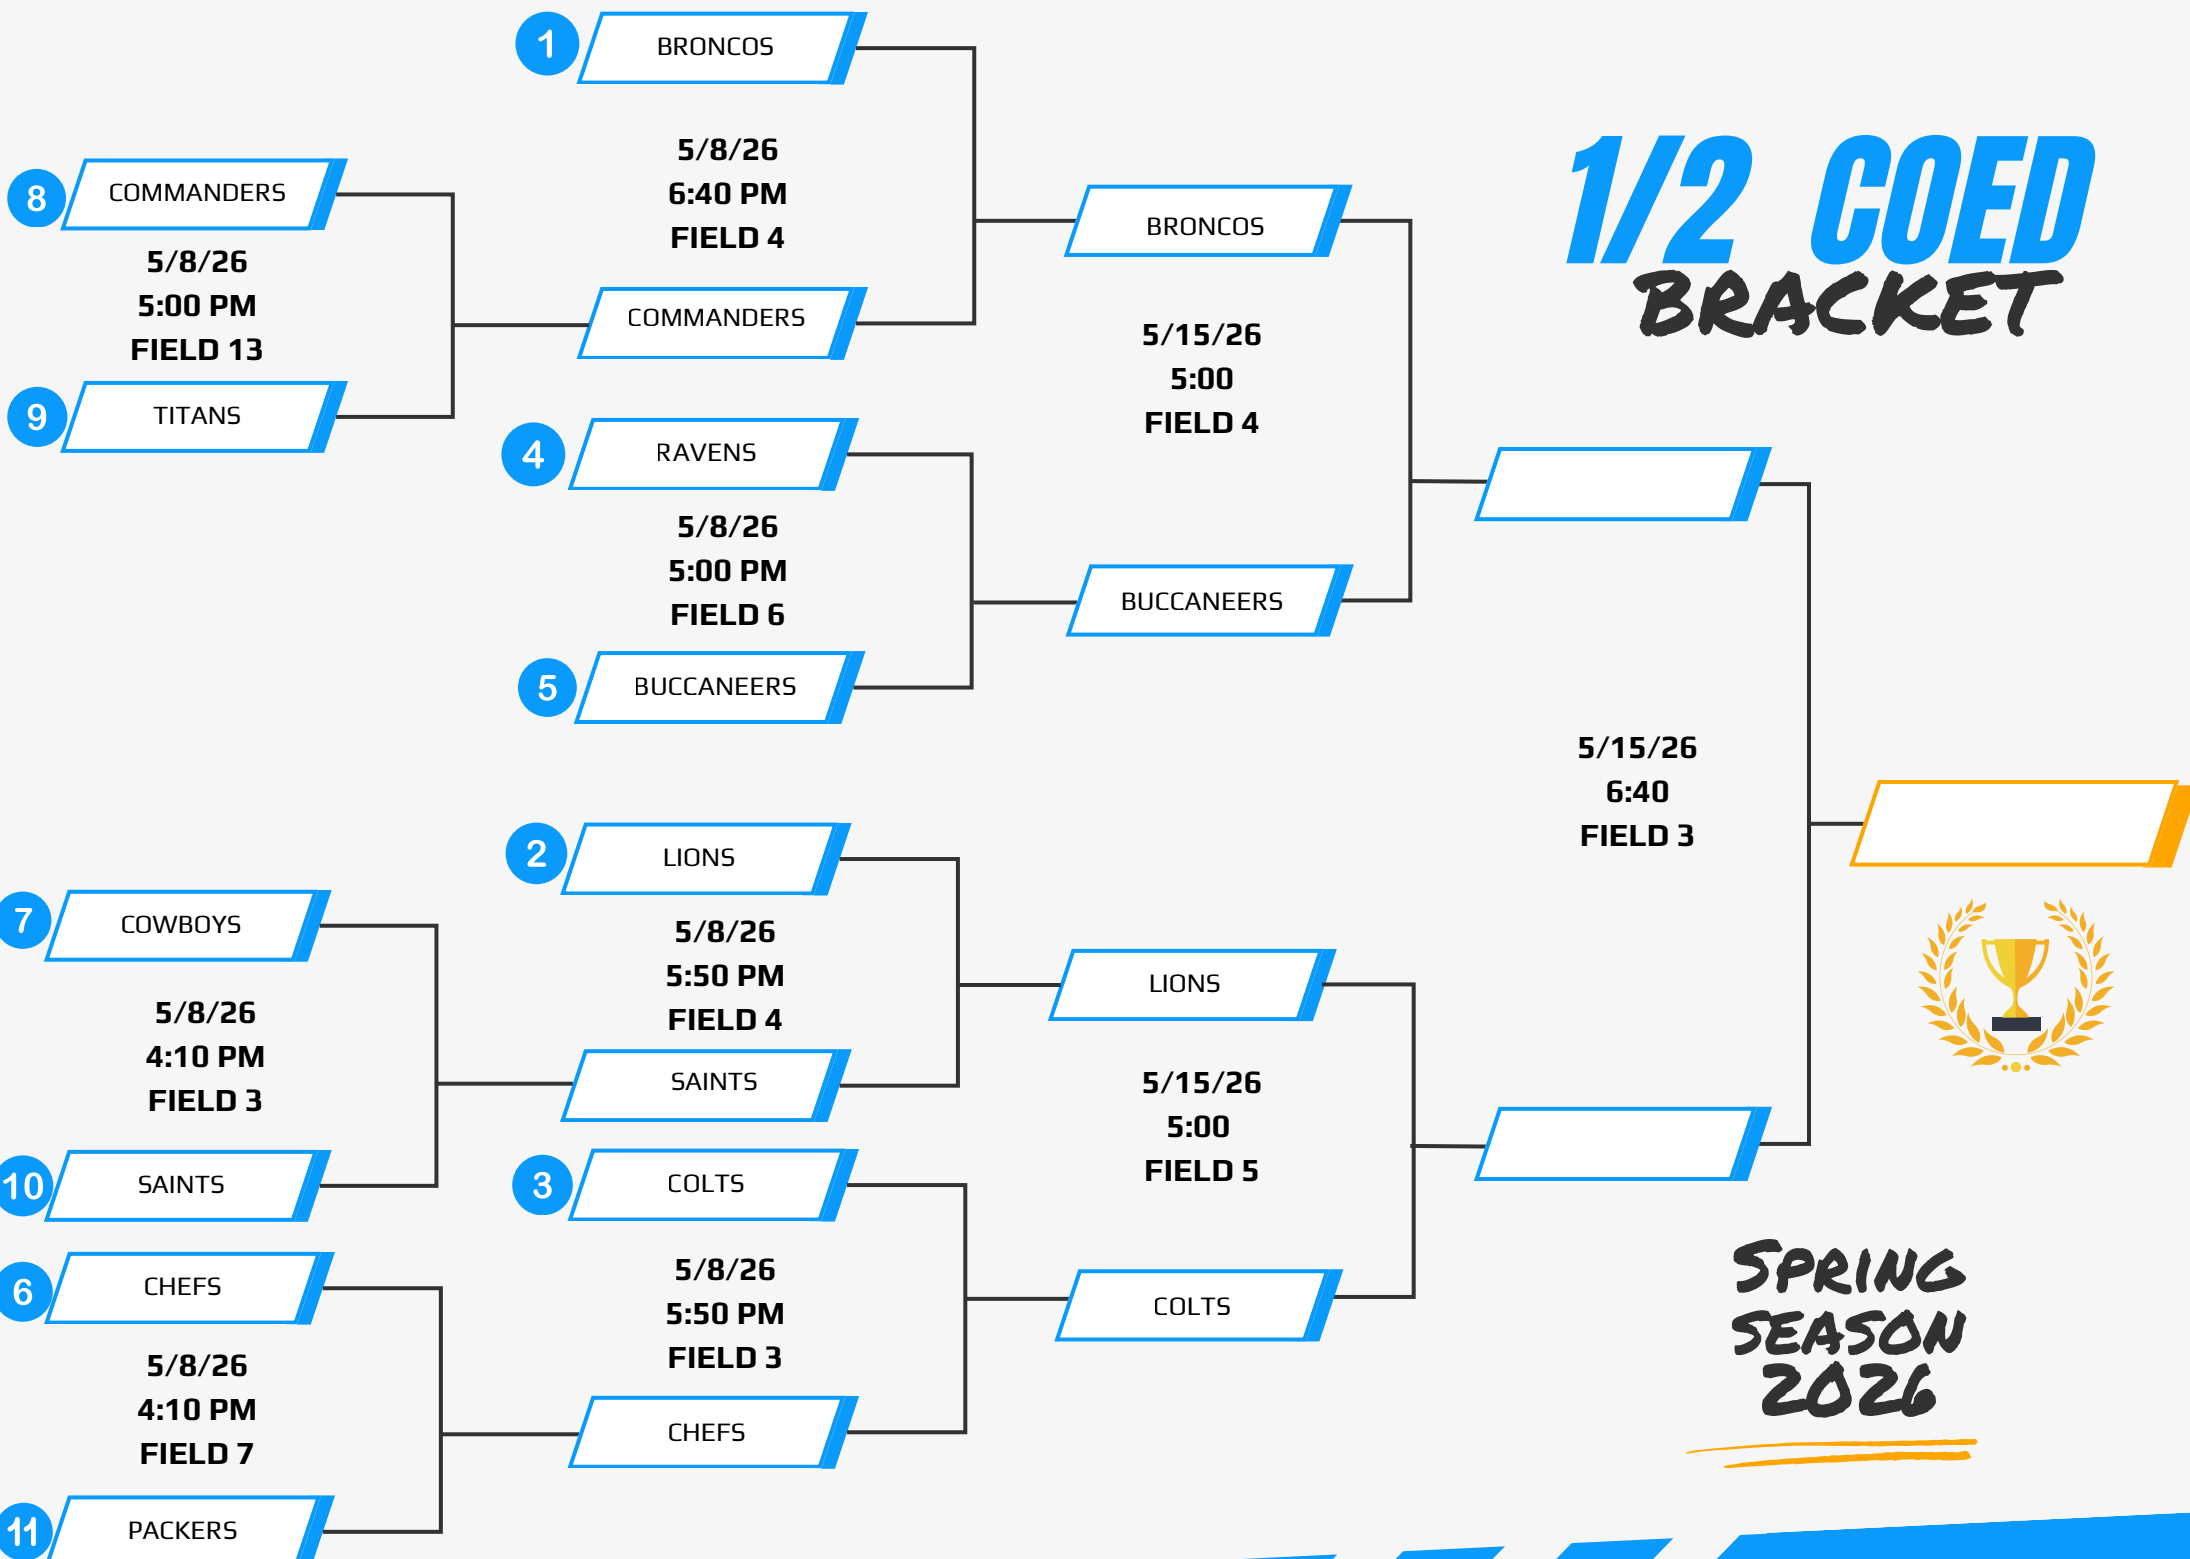

1/2 COED BRACKET

SPRING
SEASON
2026