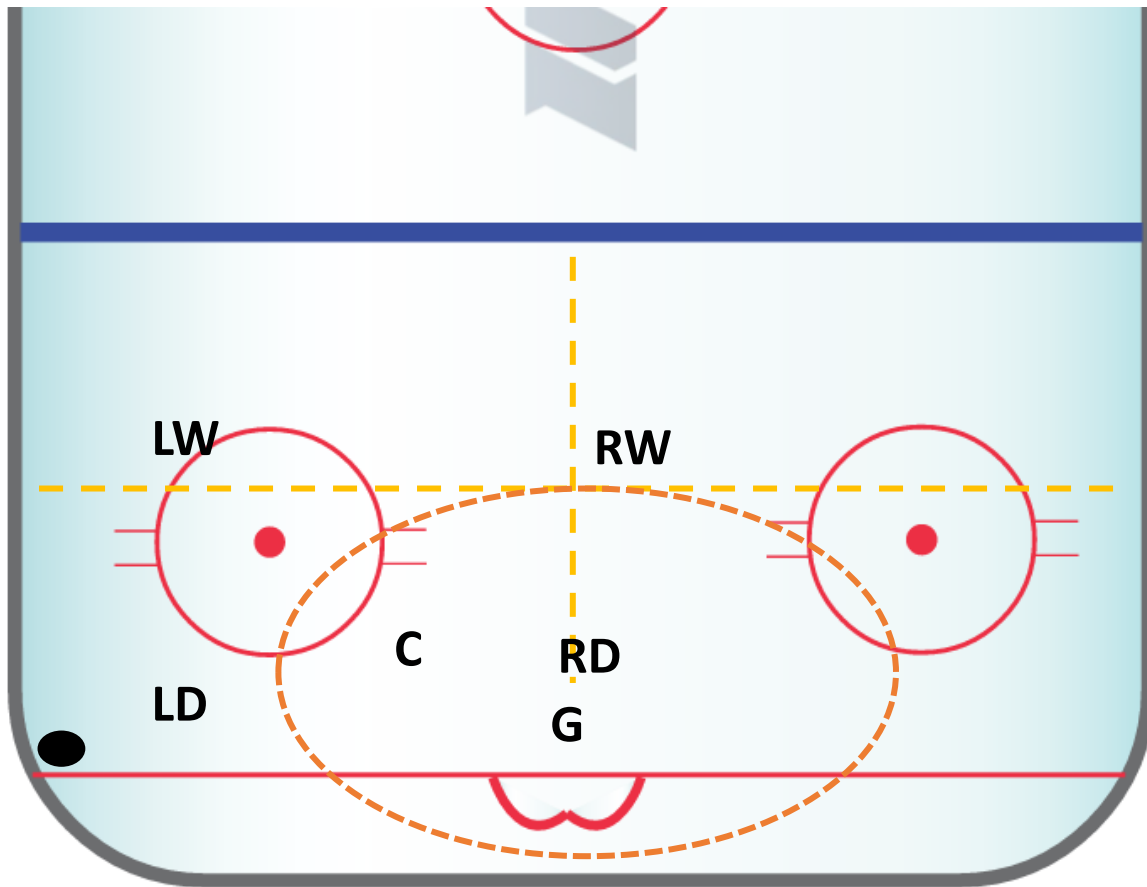

# Bulldog Defensive Zone Coverage

Box Plus 1

# Defensive Zone Coverage - Box Plus 1 Defense

- Each Wing, Center and Defenseman needs to understand their responsibility in the zone
- Instead of running around the zone, each player has a zone on the ice
- Wings and Defensemen play in their box where the puck is in the overall zone
- The plus one is the center, their zone is the oval around the net

# Defensive Zone Coverage - Box Plus 1 Defense Lower Left Corner

- Puck is in the lower left corner
  - Left Defender is on the puck
  - Right Defender is in front of the net
  - The Center is on the left side of the oval
  - The wings are low and left in their box
  - Left wing is low, boards side
  - Right wing is low, center ice

# Defensive Zone Coverage - Box Plus 1 Defense Lower Right Corner

- Puck is in the lower right corner
  - Left Defender is in front of the net
  - Right Defender is on the puck
  - The Center is on the right side of the oval
  - The wings are low and right in their box
  - The Left wing is low, center ice
  - The Right wing is low, board side