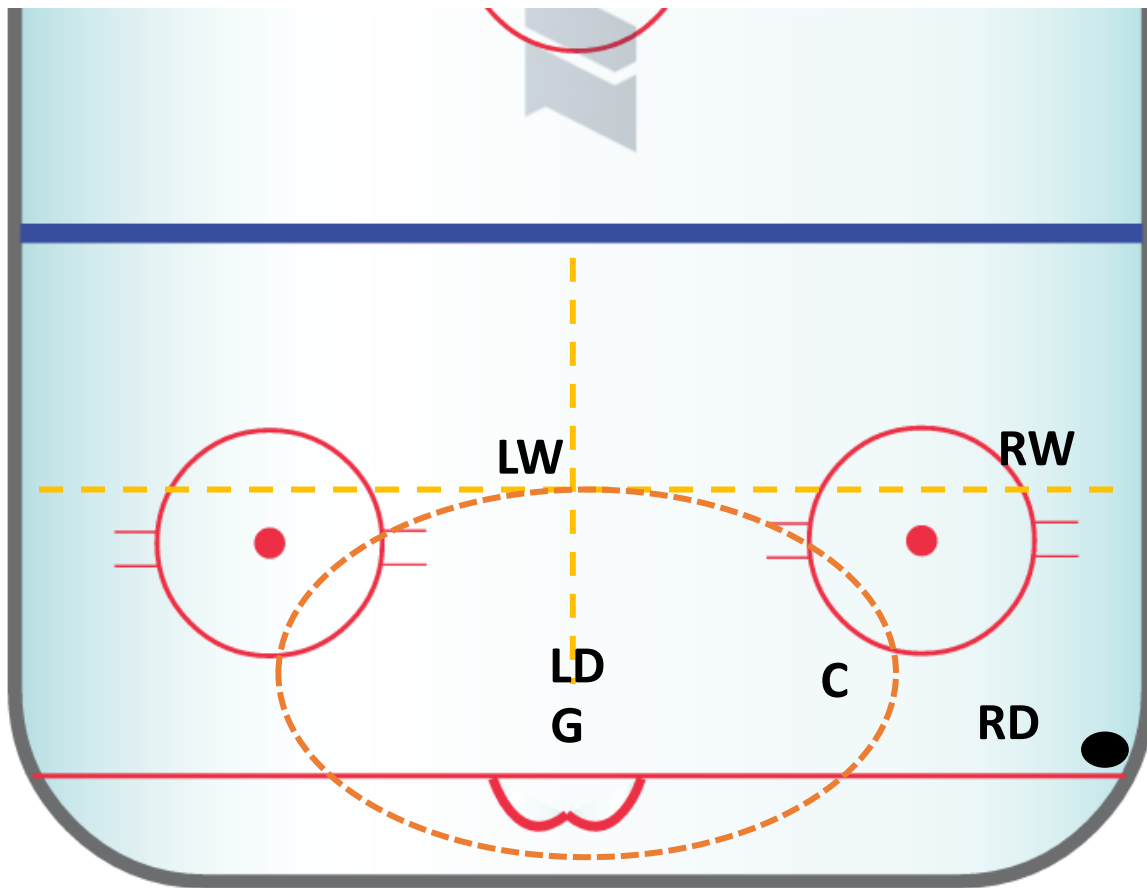

# Defensive Zone Coverage - Box Plus 1 Defense

- Each Wing, Center and Defenseman needs to understand their responsibility in the zone
- Instead of running around the zone, each player has a zone on the ice
- Wings and Defensemen play in their box where the puck is in the overall zone
- The plus one is the center, their zone is the oval around the net

# Defensive Zone Coverage - Box Plus 1 Defense Lower Left Corner

- Puck is in the lower left corner
  - Left Defender is on the puck
  - Right Defender is in front of the net
  - The Center is on the left side of the oval
  - The wings are low and left in their box
  - Left wing is low, boards side
  - Right wing is low, center ice

# Defensive Zone Coverage - Box Plus 1 Defense Lower Right Corner

- Puck is in the lower right corner
  - Left Defender is in front of the net
  - Right Defender is on the puck
  - The Center is on the right side of the oval
  - The wings are low and right in their box
  - The Left wing is low, center ice
  - The Right wing is low, board side

# Defensive Zone Coverage - Box Plus 1 Defense Top Right Blueline

- Puck is in the upper right corner
  - Left Defender is in front of the net
  - Right Defender is by the faceoff dot
  - The Center is high on the right side of the oval
  - The wings are high and right in their box
  - The Left wing is high in their box, center ice
  - The Right wing is high, board side playing the puck