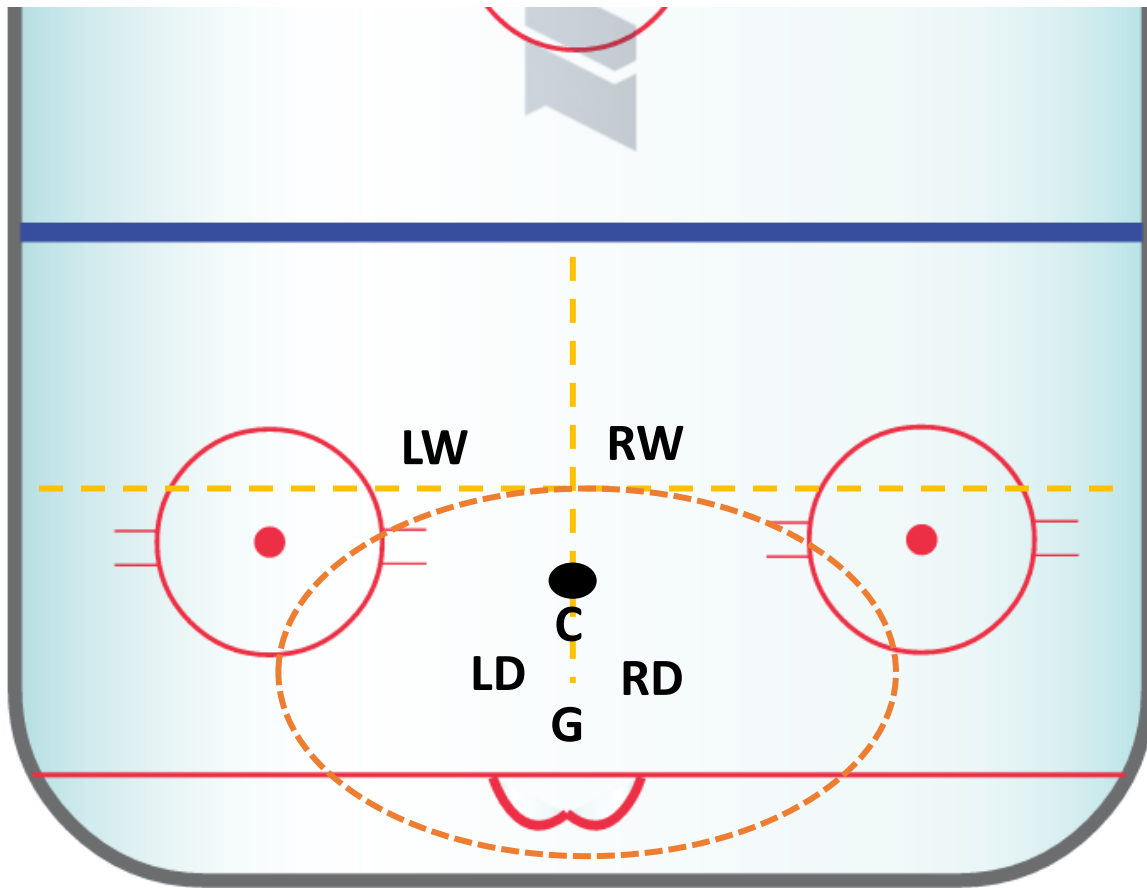

Defensive Zone Coverage - Box Plus 1 Defense

Puck in the middle

- Puck is in the center of the ice with pressure from the other team
- All players collapse to the center, but stay in their zone of responsibility until we gain possession