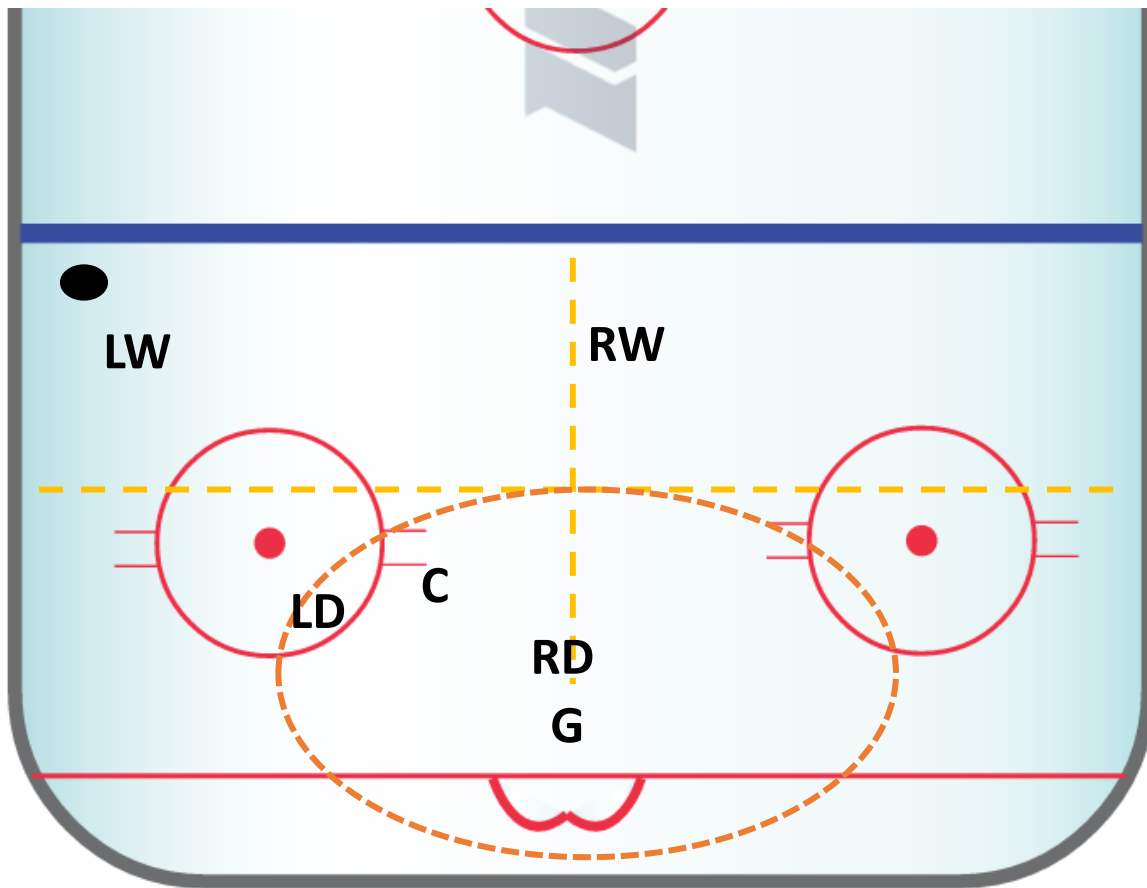

# Defensive Zone Coverage - Box Plus 1 Defense Lower Left Corner

- Puck is in the lower left corner
  - Left Defender is on the puck
  - Right Defender is in front of the net
  - The Center is on the left side of the oval
  - The wings are low and left in their box
  - Left wing is low, boards side
  - Right wing is low, center ice

# Defensive Zone Coverage - Box Plus 1 Defense Lower Right Corner

- Puck is in the lower right corner
  - Left Defender is in front of the net
  - Right Defender is on the puck
  - The Center is on the right side of the oval
  - The wings are low and right in their box
  - The Left wing is low, center ice
  - The Right wing is low, board side

# Defensive Zone Coverage - Box Plus 1 Defense Top Right Blueline

- Puck is in the upper right corner
  - Left Defender is in front of the net
  - Right Defender is by the faceoff dot
  - The Center is high on the right side of the oval
  - The wings are high and right in their box
  - The Left wing is high in their box, center ice
  - The Right wing is high, board side playing the puck

## Top Left Blue Line

- Puck is in the upper left corner
  - Left Defender is by the faceoff dot left
  - Right Defender is in front of the net
  - The Center is high on the left side of the oval
  - The wings are high and left in their box
  - The Left wing is high in their box, playing the puck
  - The Right wing is high in their box center ice