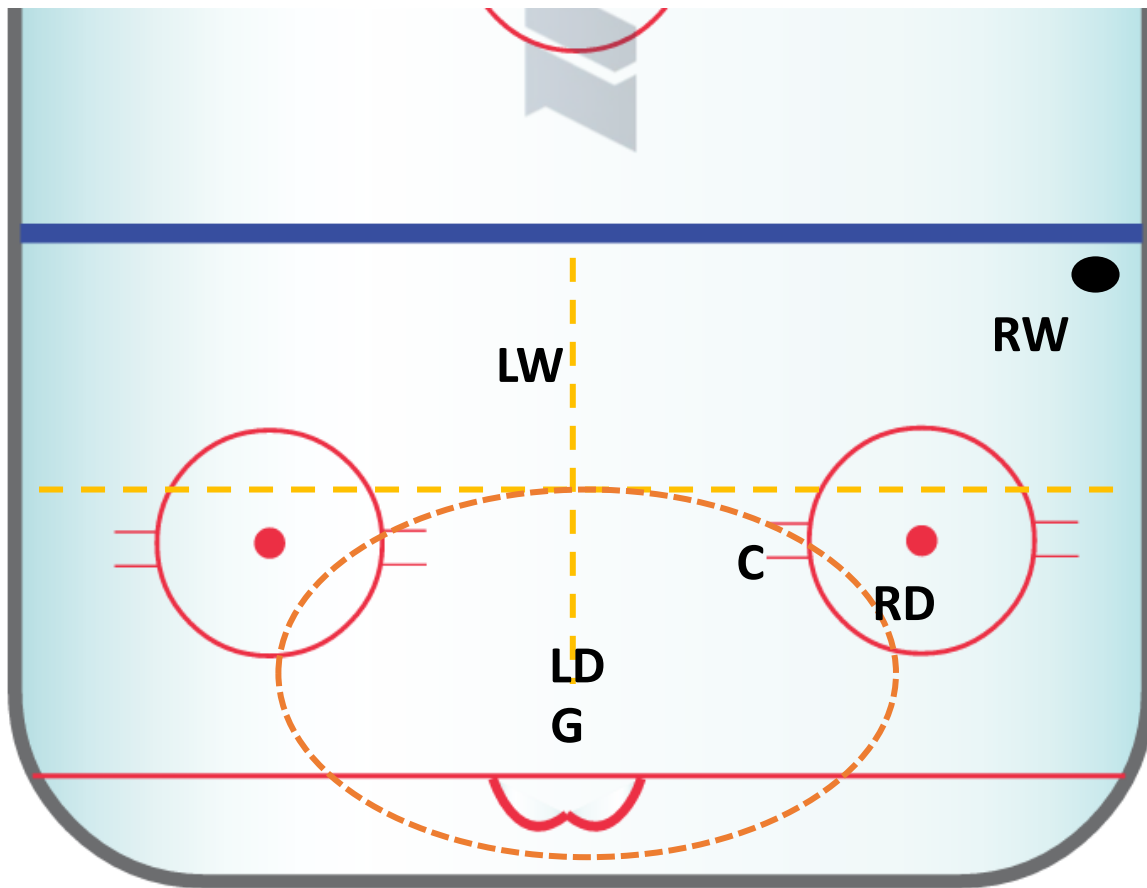

# Defensive Zone Coverage - Box Plus 1 Defense

- Each Wing, Center and Defenseman needs to understand their responsibility in the zone
- Instead of running around the zone, each player has a zone on the ice
- Wings and Defensemen play in their box where the puck is in the overall zone
- The plus one is the center, their zone is the oval around the net

# Defensive Zone Coverage - Box Plus 1 Defense Lower Left Corner

- Puck is in the lower left corner
  - Left Defender is on the puck
  - Right Defender is in front of the net
  - The Center is on the left side of the oval
  - The wings are low and left in their box
  - Left wing is low, boards side
  - Right wing is low, center ice

# Defensive Zone Coverage - Box Plus 1 Defense Lower Right Corner

- Puck is in the lower right corner
  - Left Defender is in front of the net
  - Right Defender is on the puck
  - The Center is on the right side of the oval
  - The wings are low and right in their box
  - The Left wing is low, center ice
  - The Right wing is low, board side

# Defensive Zone Coverage - Box Plus 1 Defense Top Right Blueline

- Puck is in the upper right corner
  - Left Defender is in front of the net
  - Right Defender is by the faceoff dot
  - The Center is high on the right side of the oval
  - The wings are high and right in their box
  - The Left wing is high in their box, center ice
  - The Right wing is high, board side playing the puck