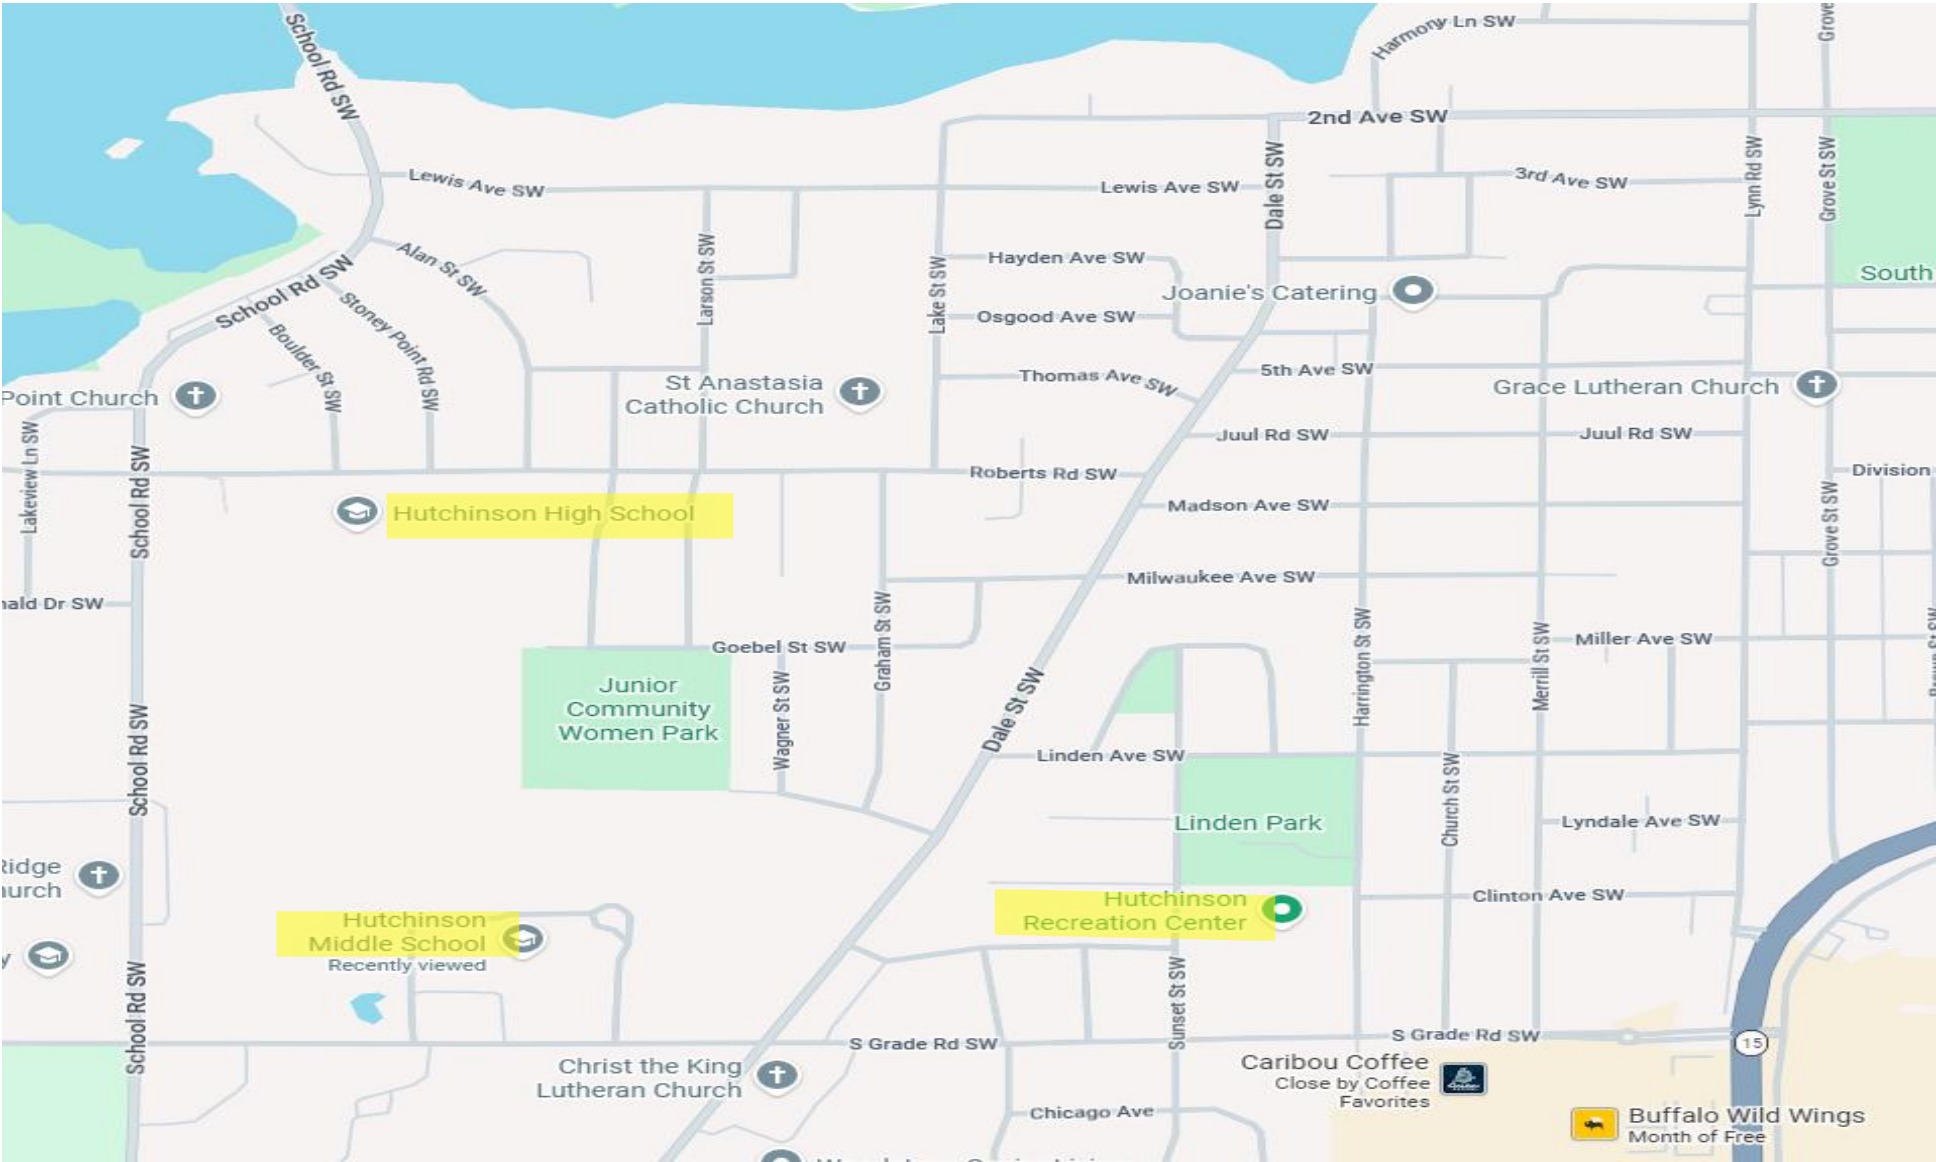

HUTCHINSON TIGER JAM FACILITY LOCATIONS

Hutchinson High School: 1200 Roberts Road SW, Hutchinson, MN 55350

Hutchinson Middle School: 1365 South Grade Road SW, Hutchinson, MN 55350

Hutchinson Rec Center: 900 Harrington Street SW, Hutchinson, MN 55350