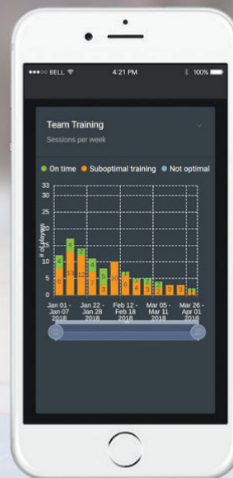

TRAIN YOUR HOCKEY SENSE WITH THE OFFICIAL COGNITIVE TRAINING SOFTWARE OF MINNESOTA HOCKEY

The Hockey
IntelliGym[®]
Think Faster. Play Better.

#	Name	Success	Streak
1	Dennis S.	20	1
2	Heidi D.	19	1
3	Max S.	13	1
4	Earl J.	8	1
5	Haukelid B.	6	1
6	Lars W.	6	1
7	Carl E.	5	1
8	Wesley M.	5	1
9	Conrad W.	3	1
10	Thomas P.	2	1
11	Kurtz G.	2	1
12	Lars V.	2	1
13	Olaf O.	1	1