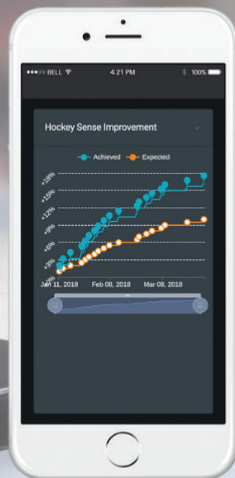

TRAIN YOUR HOCKEY SENSE WITH THE OFFICIAL COGNITIVE TRAINING SOFTWARE OF MINNESOTA HOCKEY

The Hockey
IntelliGym®
Think Faster. Play Better.

#	Name	Success	Streak
1	Dennis S.	20	1
2	Heidi D.	19	1
3	Max S.	13	1
4	Earl J.	8	1
5	Haukelid B.	6	1
6	Lars W.	6	1
7	Carl E.	5	1
8	Wesley M.	5	1
9	Conrad W.	3	1
10	Thomas P.	2	1
11	Kurtz G.	2	1
12	Lars V.	2	1
13	Olaf O.	1	1

VISIT: USAHOCKEYINTELLIGYM.COM