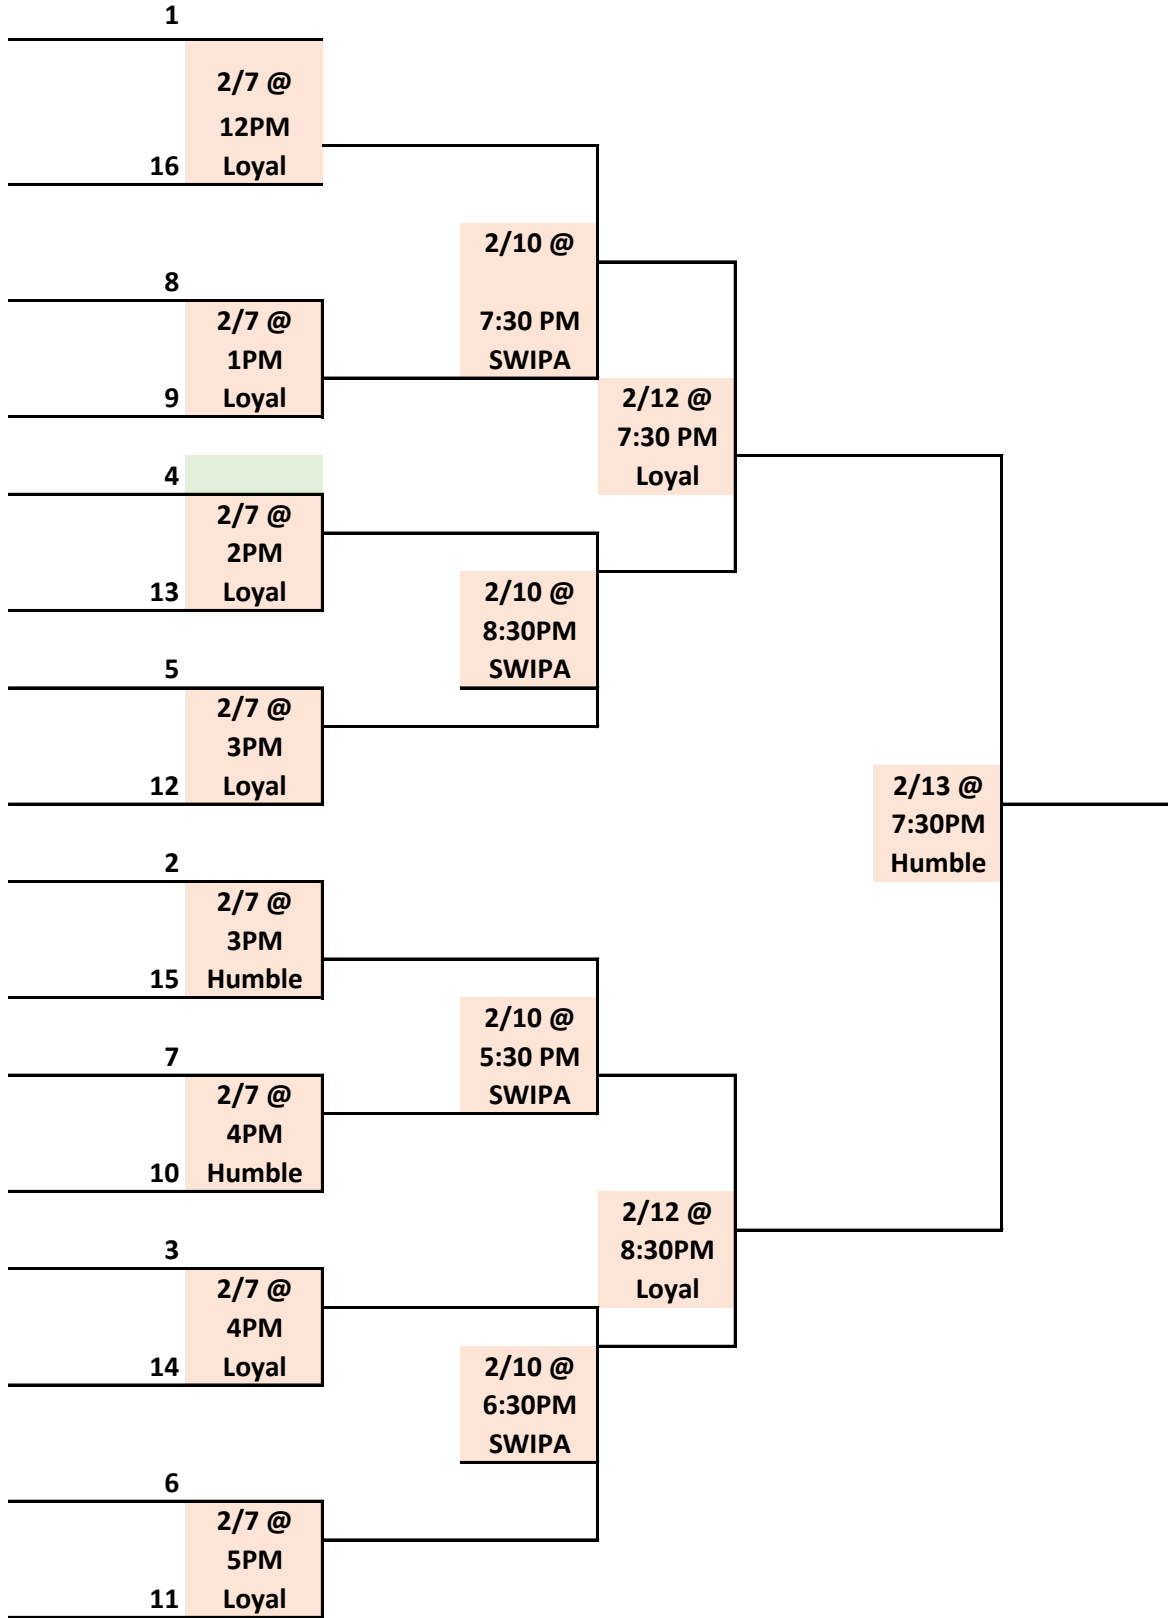

Boys 8u

9 Teams

Boys 9/10

15 Teams

Girls 8/9

7 Teams

Boys 11-13 **16 Teams**

Girls 10-13

8 Teams