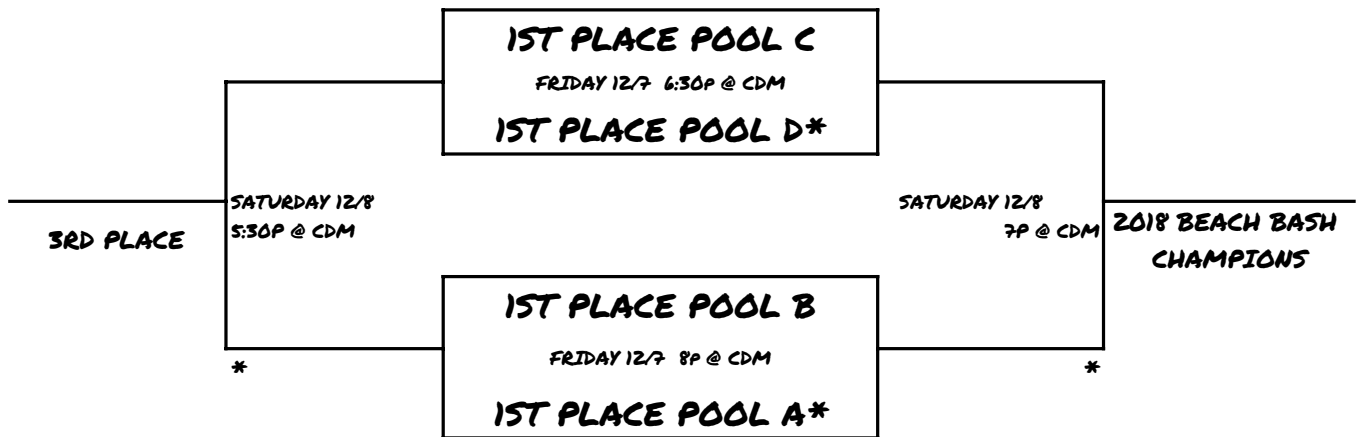

2018 BEACH BASH

CHAMPIONSHIP BRACKET