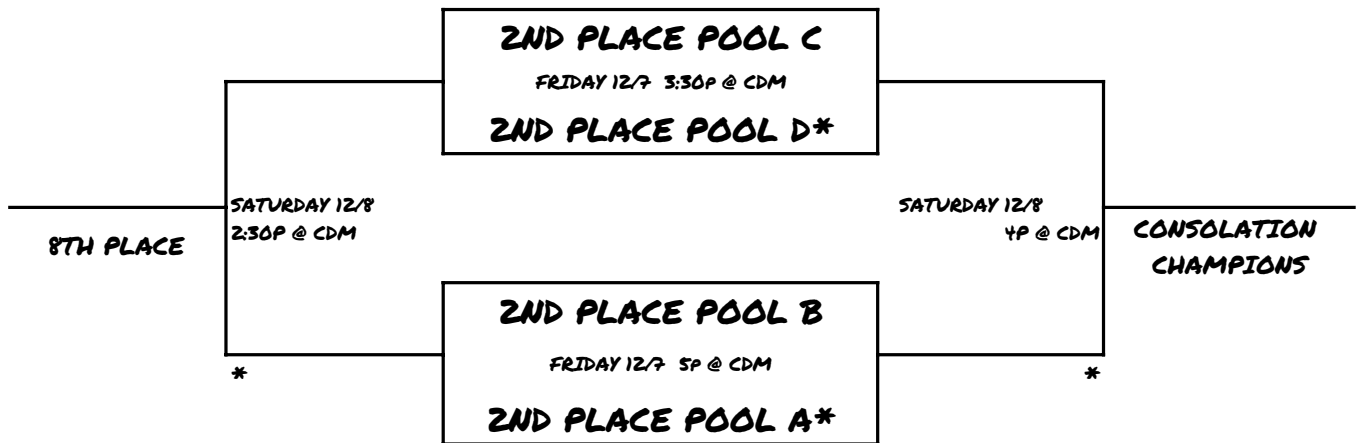

INDICATES HOME TEAM

2018 BEACH BASH

CHAMPIONSHIP BRACKET

CONSOLATION BRACKET

BOTTOM TEAM WEARS WHITE

CONSOLATION POOL PLAY

GAME #		MATCH-UP	DAY / TIME	SITE
15	*	V.	THUR / 4P	CDM
16	*	V.	THUR / 5:30P	CDM
17	*	V.	THUR / 7P	CDM
22	*	V.	SAT / 10A	CDM
23	*	V.	SAT / 11:30A	CDM
24	*	V.	SAT / 1P	CDM