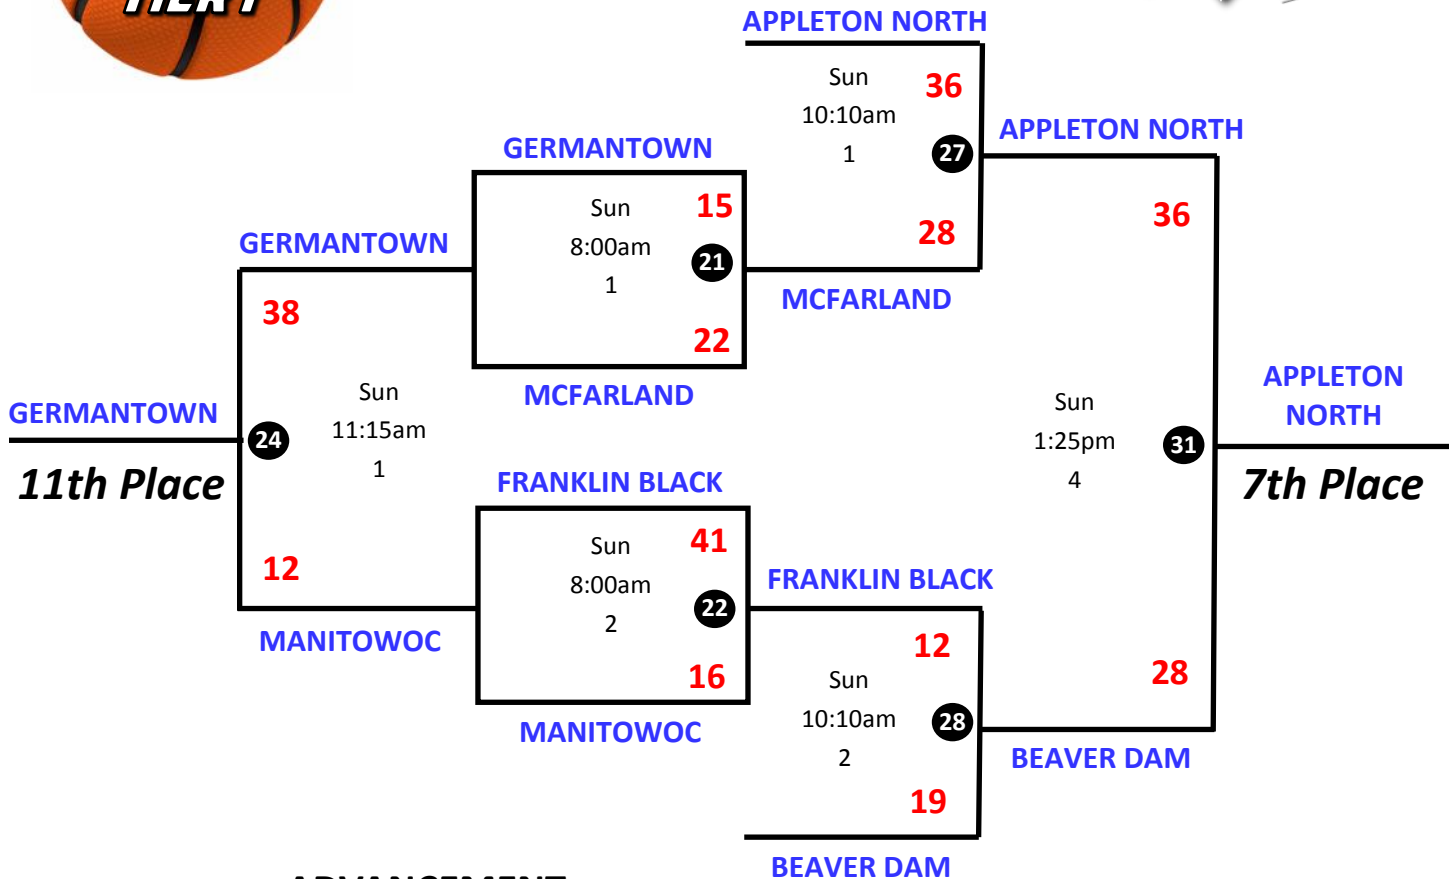

Consolation Bracket

ADVANCEMENT

- All teams will play three Pool Play games on Saturday
- Top two (2) teams from each pool will be re-seeded into Championship Bracket
- Remaining teams will be re-seeded into Consolation Bracket
- Please see Pool Play Tiebreaker and Re-Seeding Procedures