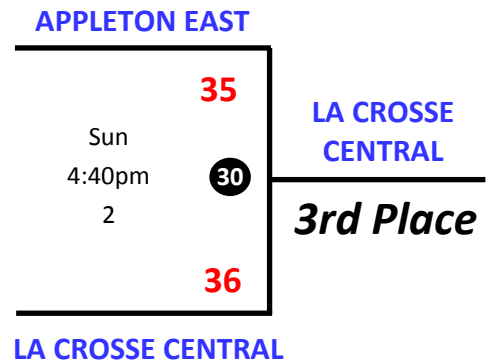

GYM KEY

Courts 1-4: [SEA Stoughton](#)

Championship Bracket

ADVANCEMENT

- All teams will play three Pool Play games on Saturday
- Top two (2) teams from each pool will be re-seeded into Championship Bracket
- Remaining teams will be re-seeded into Consolation Bracket
- Please see Pool Play Tiebreaker and Re-Seeding Procedures

GYM KEY

Courts 1-4: [SEA Stoughton](#)