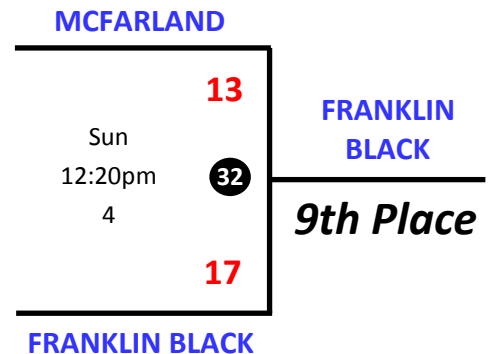

GYM KEY

Courts 1-4: [SEA Stoughton](#)

Consolation Bracket

ADVANCEMENT

- All teams will play three Pool Play games on Saturday
- Top two (2) teams from each pool will be re-seeded into Championship Bracket
- Remaining teams will be re-seeded into Consolation Bracket
- Please see Pool Play Tiebreaker and Re-Seeding Procedures

GYM KEY

Courts 1-4: [SEA Stoughton](#)