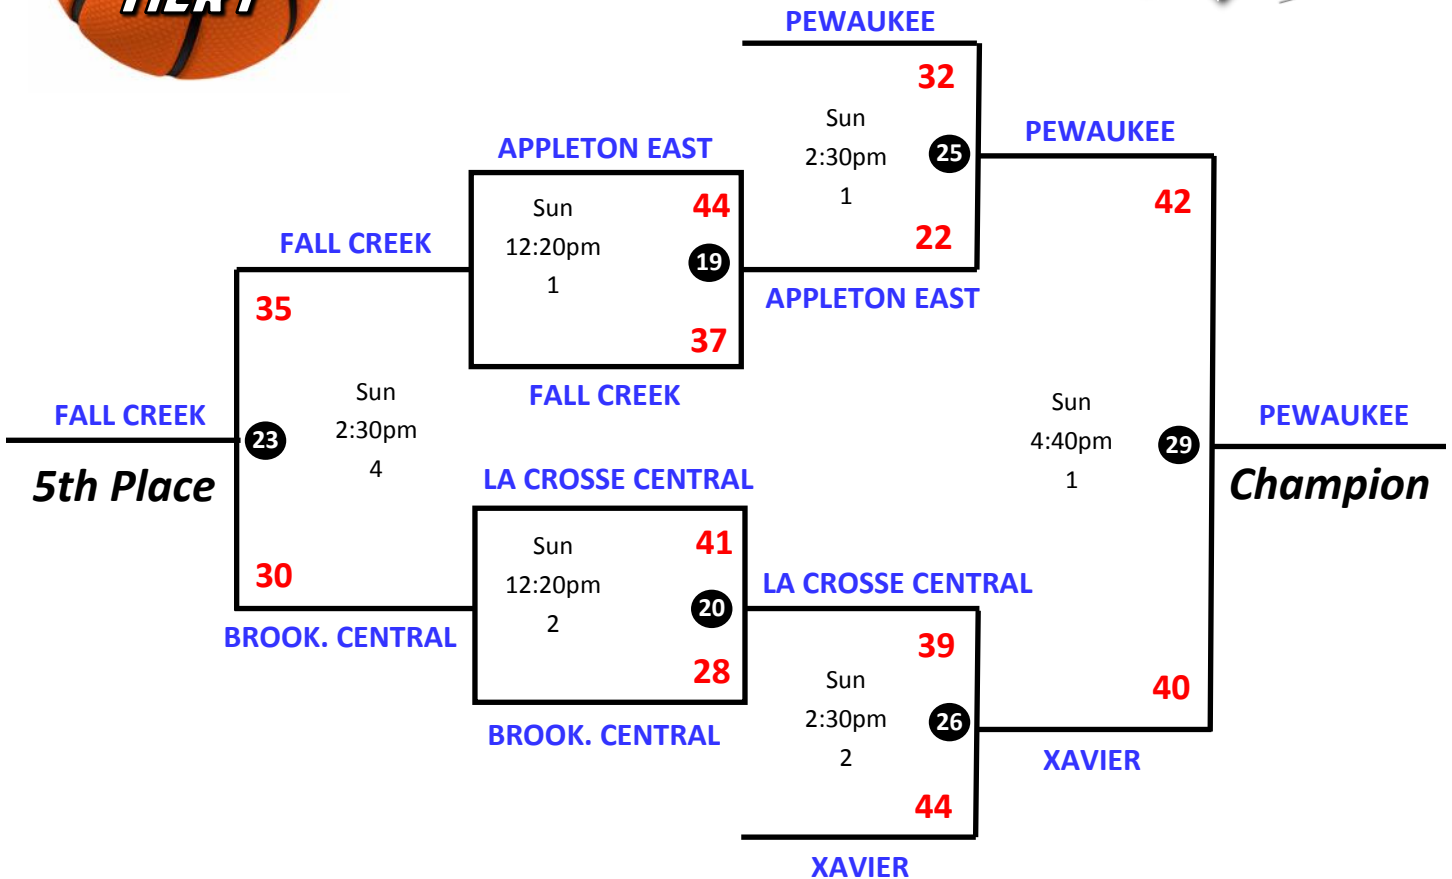

Championship Bracket

ADVANCEMENT

- All teams will play three Pool Play games on Saturday
- Top two (2) teams from each pool will be re-seeded into Championship Bracket
- Remaining teams will be re-seeded into Consolation Bracket
- Please see Pool Play Tiebreaker and Re-Seeding Procedures