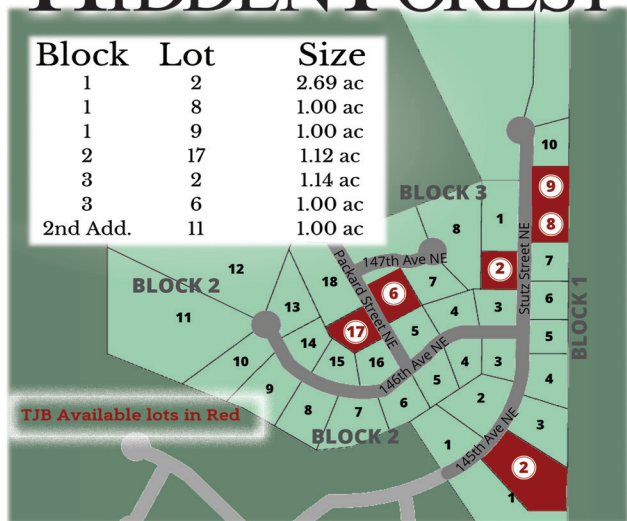

DEER ISLAND

- 12 Choice Upper Bracket Sites
- Andover Schools
- 1-6 Acre Wooded Lots w/Ponds & Beautiful Views
- Taking Lot Holds NOW!

HIDDEN FOREST

Block	Lot	Size
1	2	2.69 ac
1	8	1.00 ac
1	9	1.00 ac
2	17	1.12 ac
3	2	1.14 ac
3	6	1.00 ac
2nd Add.	11	1.00 ac