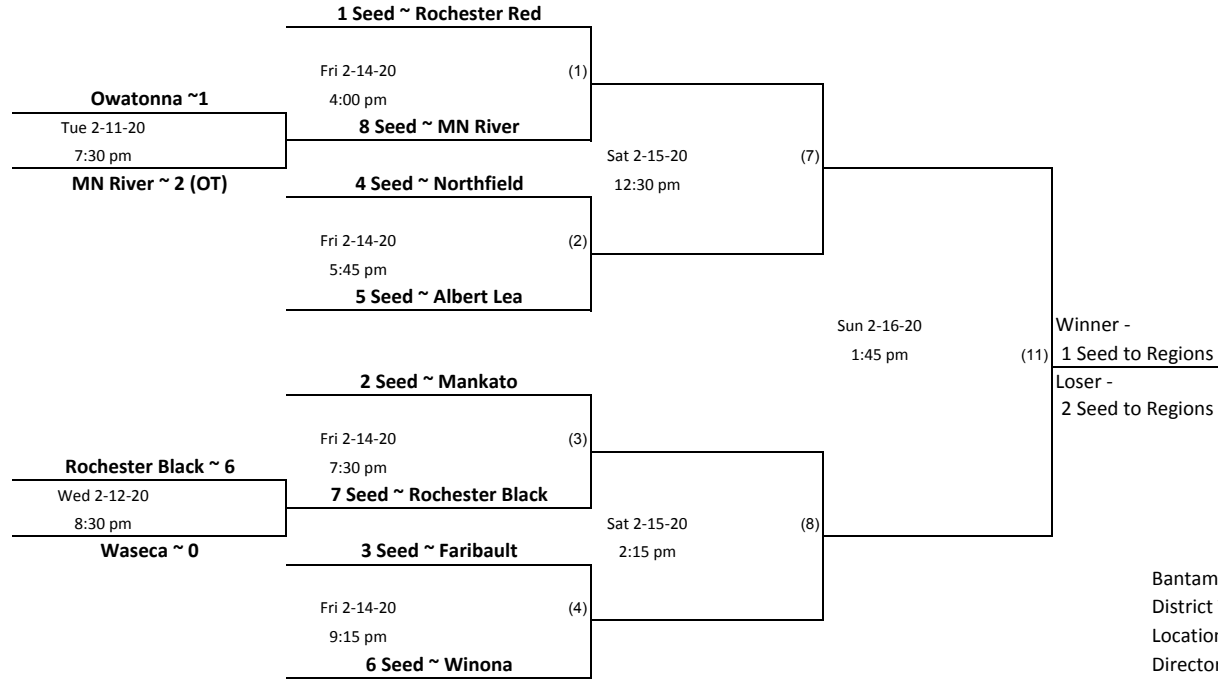

Minnesota Hockey District 9 Bantam A League Play-offs

Games played in Albert Lea at the City Arena
The Highest Seed in Each Game is the Home Team

Bantam A
 District Tournament
 Location: Albert Lea City Arena
 Director: Darcy Hauser
darcy@drascases.com
 641--590-6000

Playback Bracket