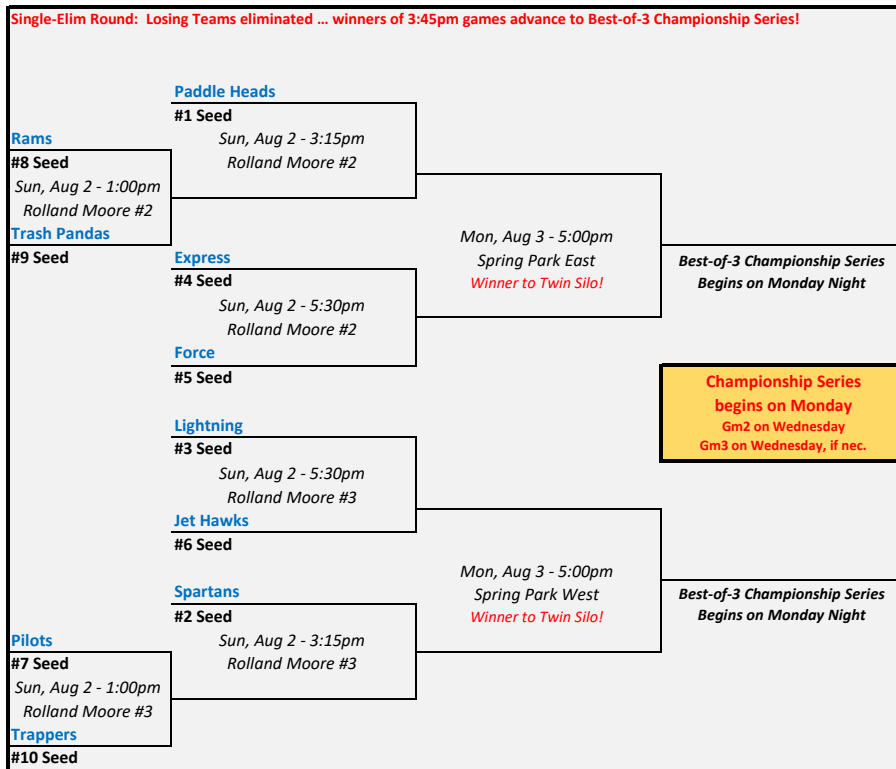

## 12u Intermediate Playoffs August 2/3/5, 2020

### Playoff Rules

Better Seed is Home Team in Single-Elim  
 Same Rules as League Play except as noted below  
 Two 5-team single-elimination brackets  
 Single-elim winners play a Best-of-3 Championship Series

**Best-of-3 Championship Series**  
 Better Seed is Home Team for Games 1 & 3

Gm 1	M, Aug 3	Twin Silo West	8:00pm
Gm 2	W, Aug 5	Twin Silo West	5:30pm
Gm 3 (if nec)	W, Aug 5	Twin Silo West	7:45pm