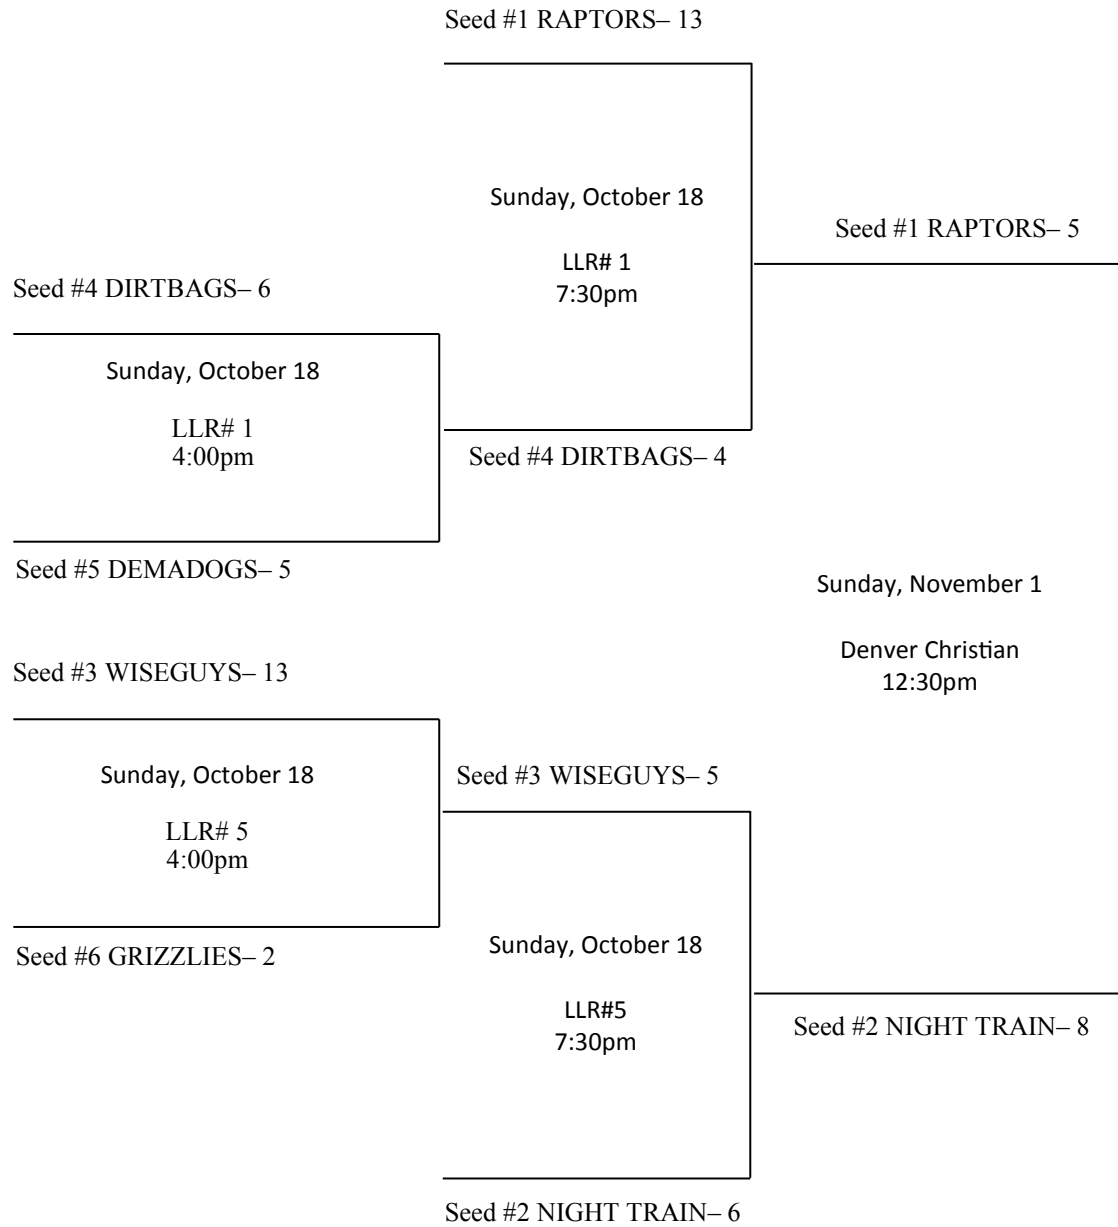

18W PLAYOFF BRACKETS 2020

LEAGUE CHAMPIONS– NIGHT TRAIN