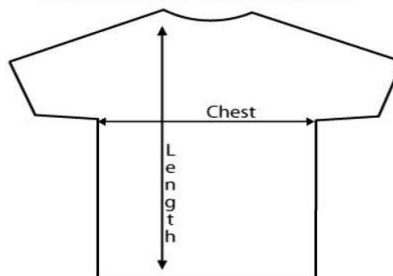

Highland Ball 2020 Registration

Pant and Jersey Sizing Charts

AGGEAR

STOCK PANT SIZE CHART

SIZE	YOUTH					ADULT					
	YXS	YS	YM	YL	YXL	S	M	L	XL	2XL	3XL
Waist	21	23	25	27	29	28	32	36	40	44	48
INSEAM*	22	23	25	27	29	33	36	36	36	36	36

* pants come with an adjustable inseam velcro system that allows adjustments to shorten length. Shortens length roughly 5"

 **JERSEY & POLO SIZING CHARTS**

Toddler			Youth			Adult		
SIZE	CHEST	LENGTH	SIZE	CHEST	LENGTH	SIZE	CHEST	LENGTH
6 MO	19	11	YXXS	26	18	XS	36	27.5
12 MO	20	12	YXS	28	20	Small	38	28
2T	21	14	YS	29.5	21.5	Medium	43	30
3T	22	15	YM	31.5	24	Large	48	31
4T	23	16	YL	35	26	XLarge	52	32
5	24	17	YXL	35.5	27	2XLarge	56	33
						3XLARGE	57	33.5
						4XLARGE	60	34
						5XLARGE	64	35
						6XLARGE	70	36

Tall sizes available on request for additional charge. Adding 2 inches to the length of each garment.

* All uniforms are 100% custom so there may be slight variance in sizing but should be < or > .25" stated with in chart.