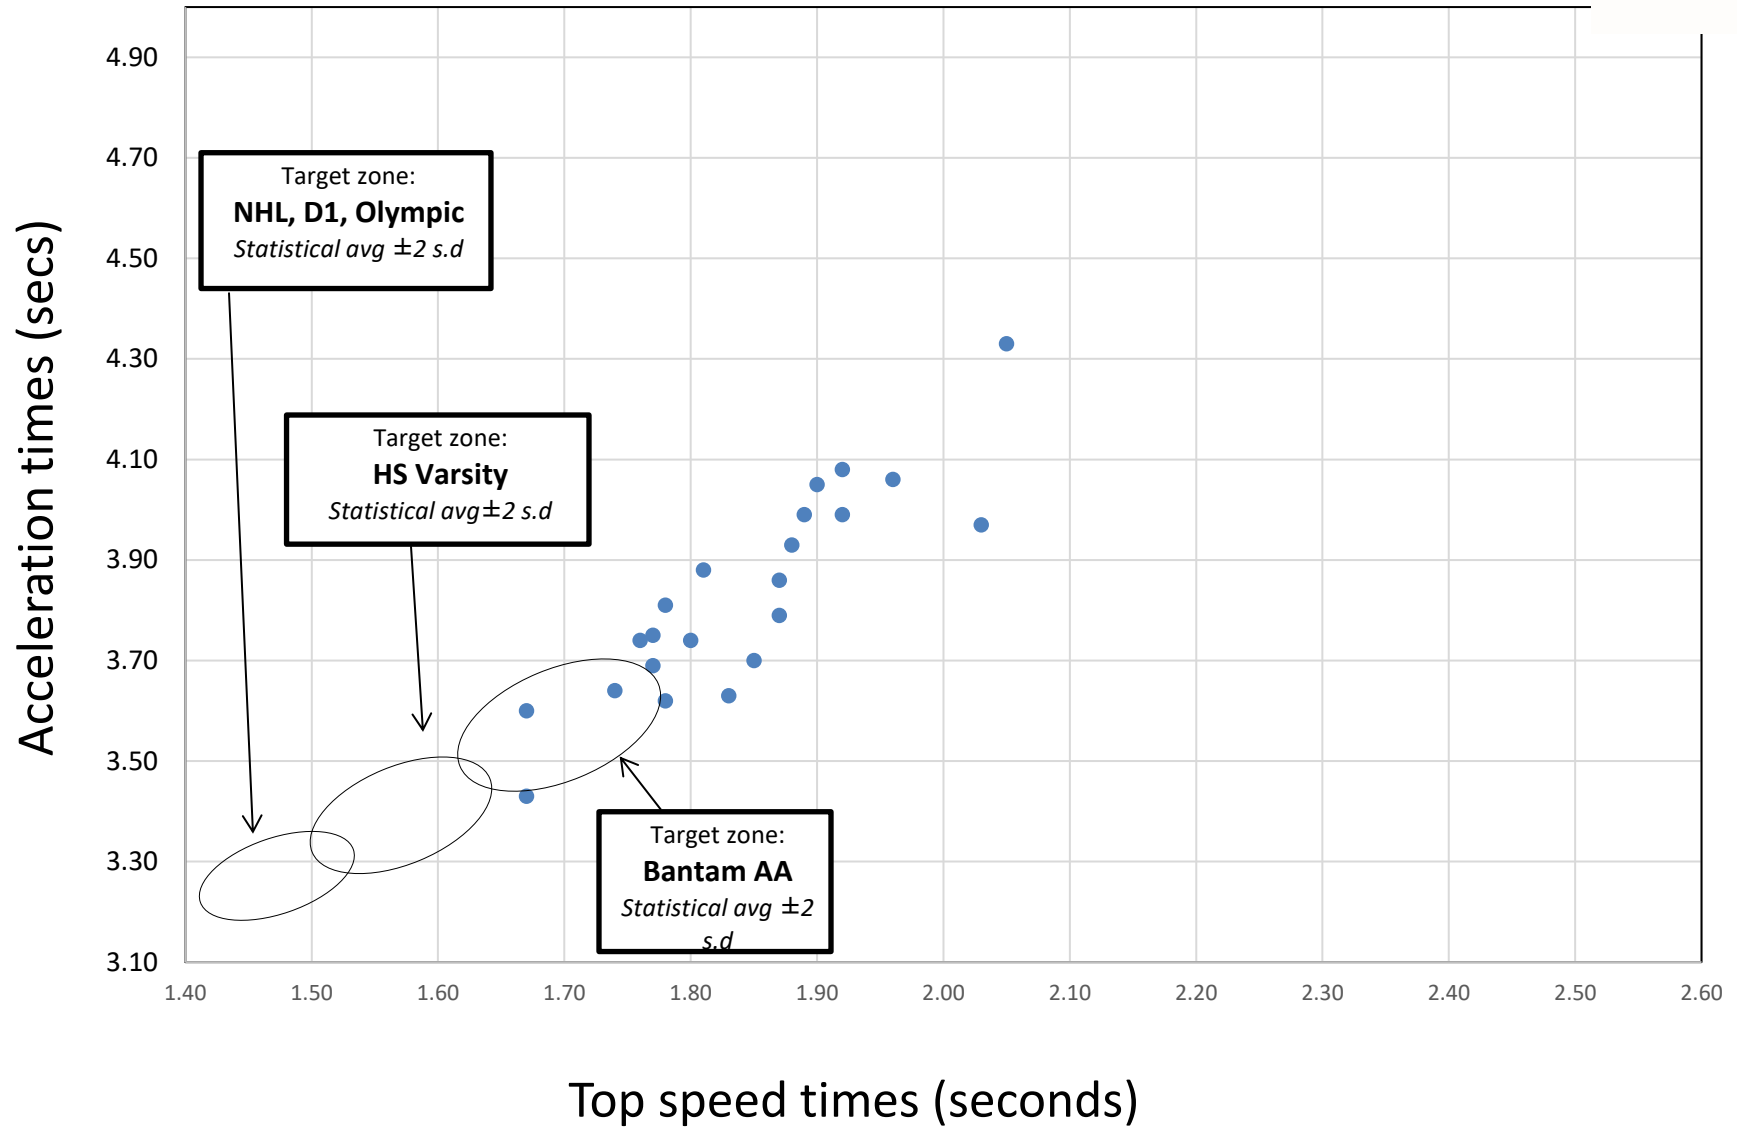

Bantam Top Speed vs Acceleration Times

Bantam Top Speed vs S-Test Times

Level	Date	Plyr ID	Top Speed	Acceleration	S-Test	Miles Per Hour
Bantam2	4/21/2021	1	1.88	3.93	6.90	18.1
Bantam2	4/21/2021	2	1.80	3.74	6.70	18.9
Bantam2	4/21/2021	3	1.67	3.60	6.49	20.4
Bantam2	4/21/2021	4	1.90	4.05	6.99	17.9
Bantam2	4/21/2021	5	1.78	3.81	6.73	19.2
Bantam2	4/21/2021	6	1.89	3.99	6.96	18.0
Bantam2	4/21/2021	7	1.87	3.86	6.78	18.2
Bantam2	4/21/2021	8	1.77	3.75	6.62	19.3
Bantam2	4/21/2021	9	1.78	3.62	6.74	19.2
Bantam2	4/21/2021	10	1.74	3.64	6.55	19.6
Bantam2	4/21/2021	11	1.87	3.79	7.16	18.2
Bantam2	4/21/2021	12	1.83	3.63	6.87	18.6
Bantam2	4/21/2021	13	1.67	3.43	6.89	20.4
Bantam1	4/21/2021	14	1.76	3.74	6.76	19.4
Bantam1	4/21/2021	15	1.85	3.70	7.10	18.4
Bantam1	4/21/2021	16	1.96	4.06	7.12	17.4
Bantam1	4/21/2021	17	2.05	4.33	7.59	16.6
Bantam1	4/21/2021	18	1.77	3.69	6.54	19.3
Bantam1	4/21/2021	19	1.92	3.99	7.26	17.8
Bantam1	4/21/2021	20	1.81	3.88	7.46	18.8
Bantam1	4/21/2021	21	2.03	3.97	7.25	16.8
Bantam1	4/21/2021	22	1.92	4.08	7.48	17.8