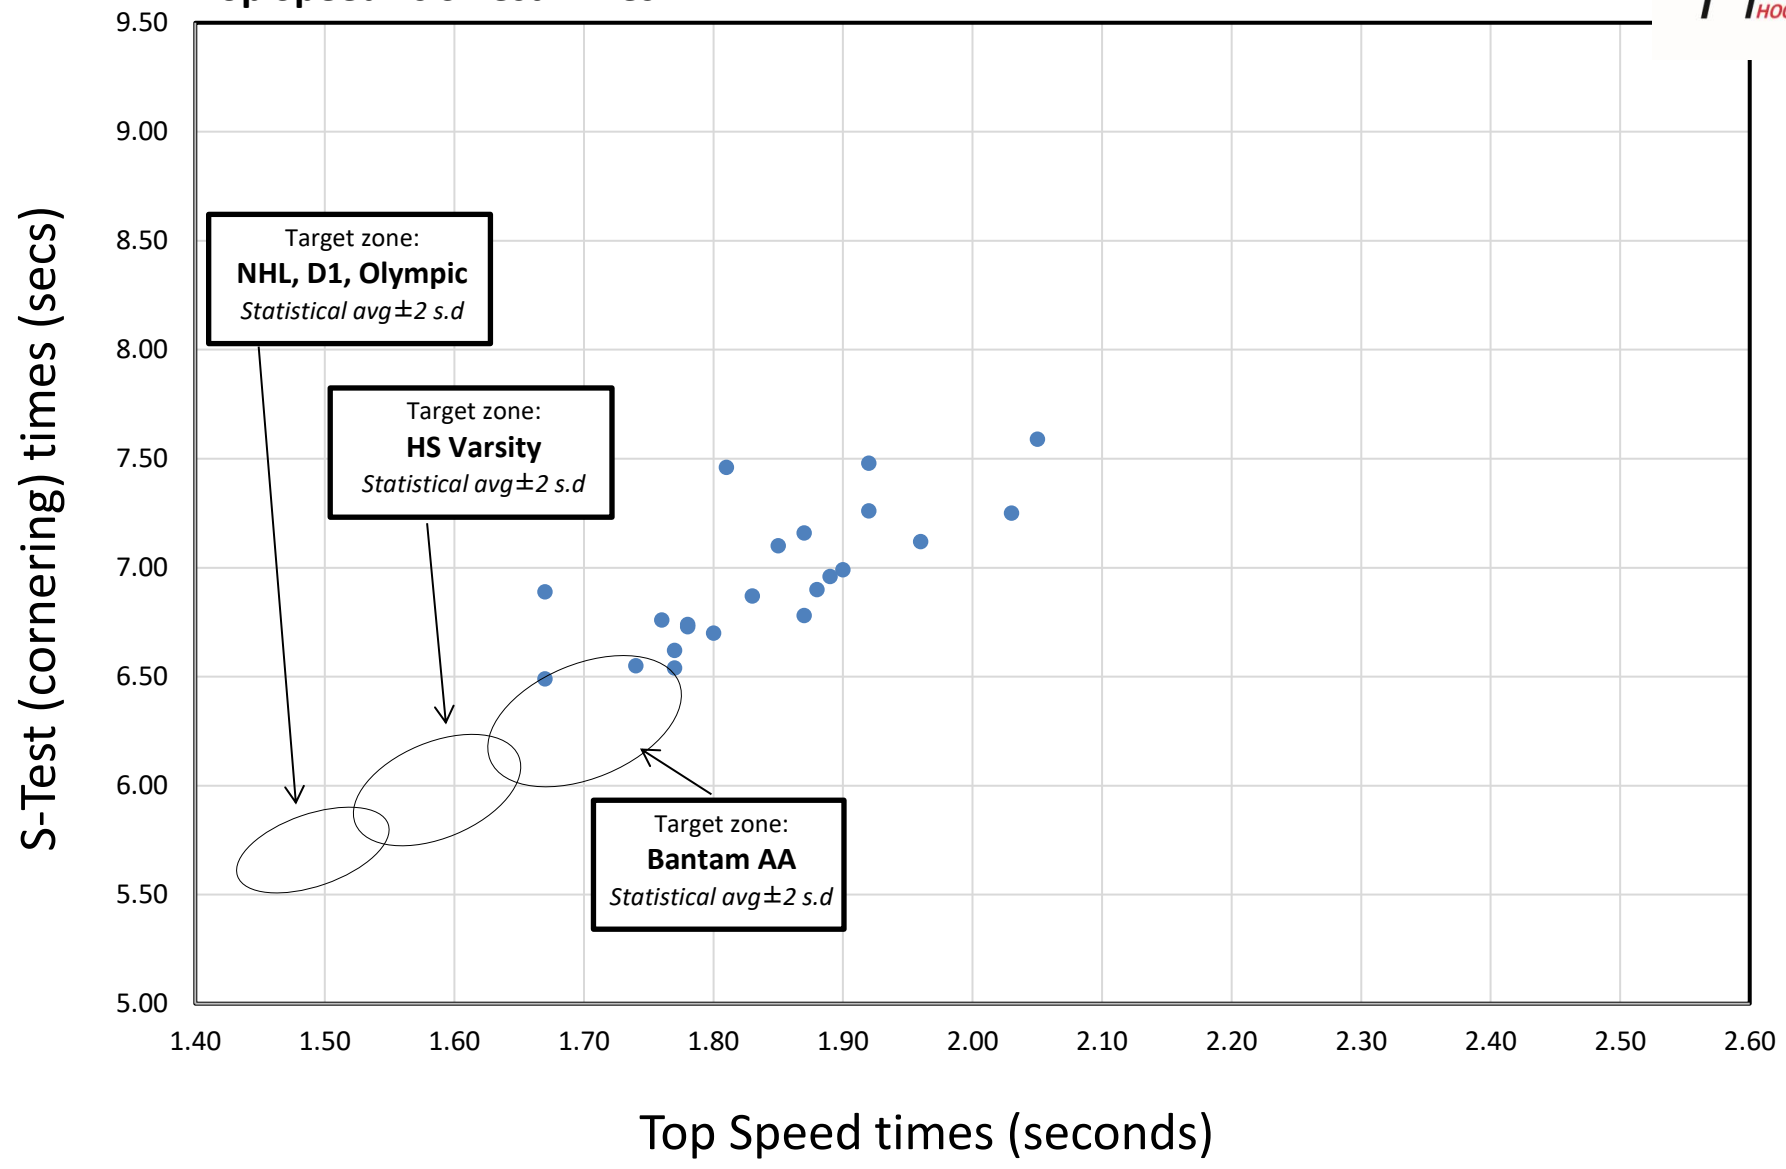

Bantam Top Speed vs Acceleration Times

Bantam Top Speed vs S-Test Times

Level	Date	Plyr ID	Top Speed	Acceleration	S-Test	Miles Per Hour
Bantam2	4/21/2021	1	1.88	3.93	6.90	18.1
Bantam2	4/21/2021	2	1.80	3.74	6.70	18.9
Bantam2	4/21/2021	3	1.67	3.60	6.49	20.4
Bantam2	4/21/2021	4	1.90	4.05	6.99	17.9
Bantam2	4/21/2021	5	1.78	3.81	6.73	19.2
Bantam2	4/21/2021	6	1.89	3.99	6.96	18.0
Bantam2	4/21/2021	7	1.87	3.86	6.78	18.2
Bantam2	4/21/2021	8	1.77	3.75	6.62	19.3
Bantam2	4/21/2021	9	1.78	3.62	6.74	19.2
Bantam2	4/21/2021	10	1.74	3.64	6.55	19.6
Bantam2	4/21/2021	11	1.87	3.79	7.16	18.2
Bantam2	4/21/2021	12	1.83	3.63	6.87	18.6
Bantam2	4/21/2021	13	1.67	3.43	6.89	20.4
Bantam1	4/21/2021	14	1.76	3.74	6.76	19.4
Bantam1	4/21/2021	15	1.85	3.70	7.10	18.4
Bantam1	4/21/2021	16	1.96	4.06	7.12	17.4
Bantam1	4/21/2021	17	2.05	4.33	7.59	16.6
Bantam1	4/21/2021	18	1.77	3.69	6.54	19.3
Bantam1	4/21/2021	19	1.92	3.99	7.26	17.8
Bantam1	4/21/2021	20	1.81	3.88	7.46	18.8
Bantam1	4/21/2021	21	2.03	3.97	7.25	16.8
Bantam1	4/21/2021	22	1.92	4.08	7.48	17.8