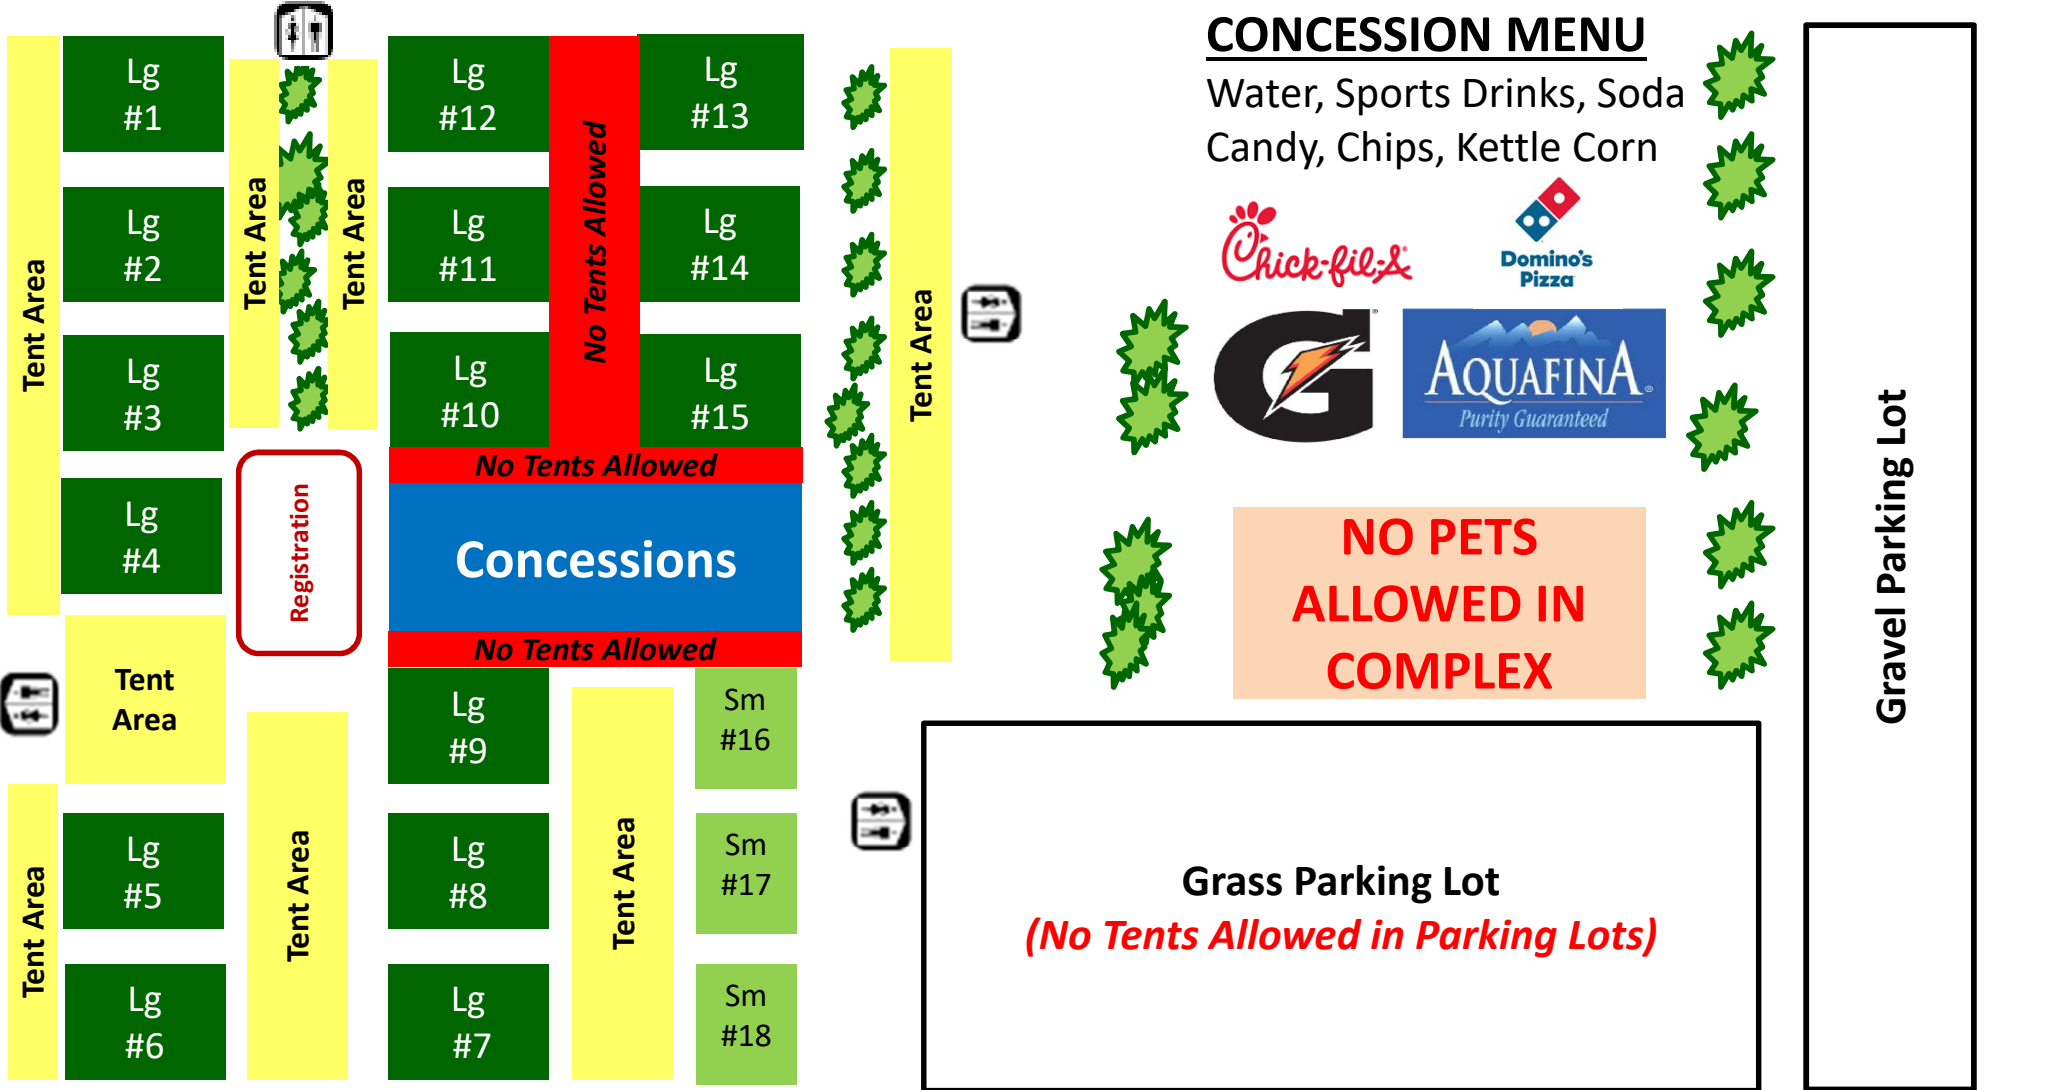

# 2018 3v3 LIVE FIELD MAP

**SIUE Grass Complex**  
3601 Stadium, Edwardsville, IL 62025

To New Poag Road

Stadium Drive

To Bluff/University Drive

[Google Maps Field Direction Link](#)