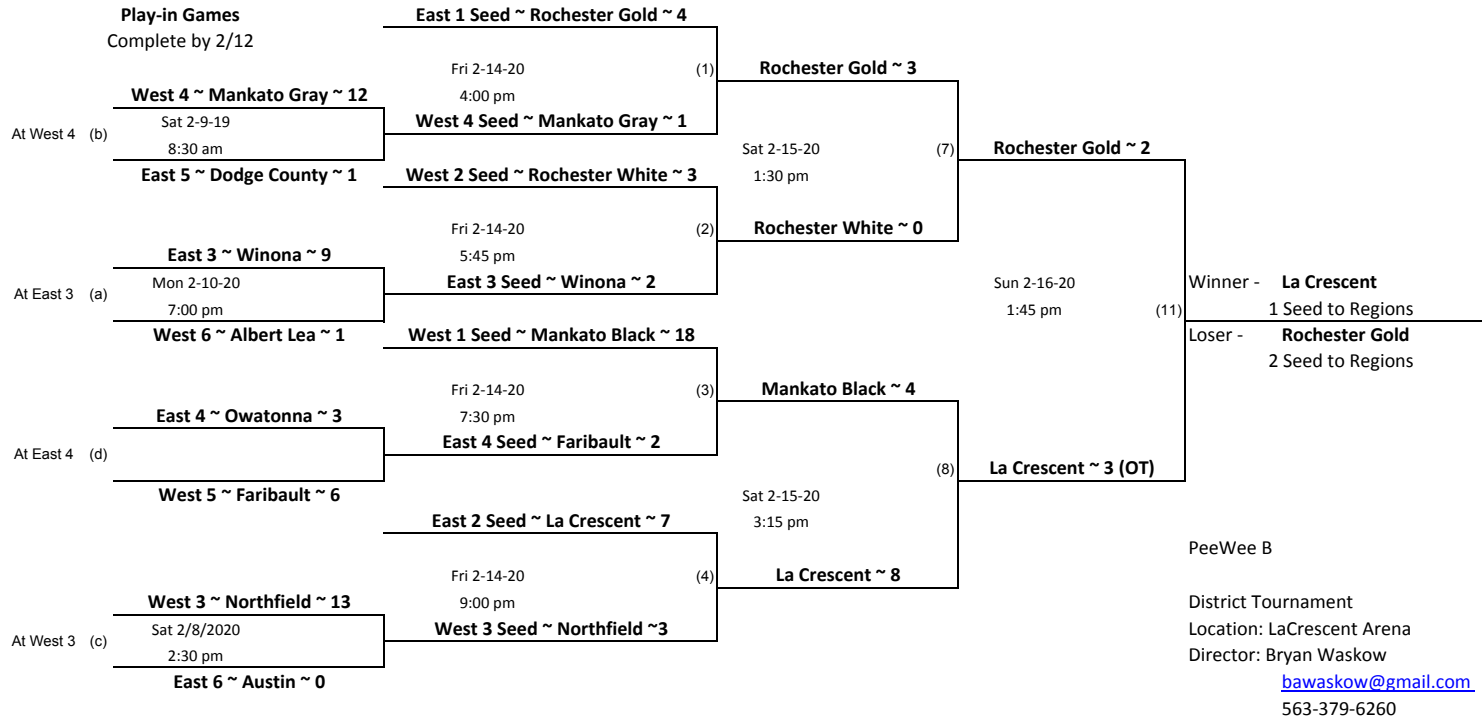

Minnesota Hockey District 9 PWB League Play-offs

Games played in La Crescent

The Highest Seed in Each Game is the Home Team (if same seed number, East seed will be the home team)

Seed

Play-in Games

Complete by 2/12

Playback Bracket