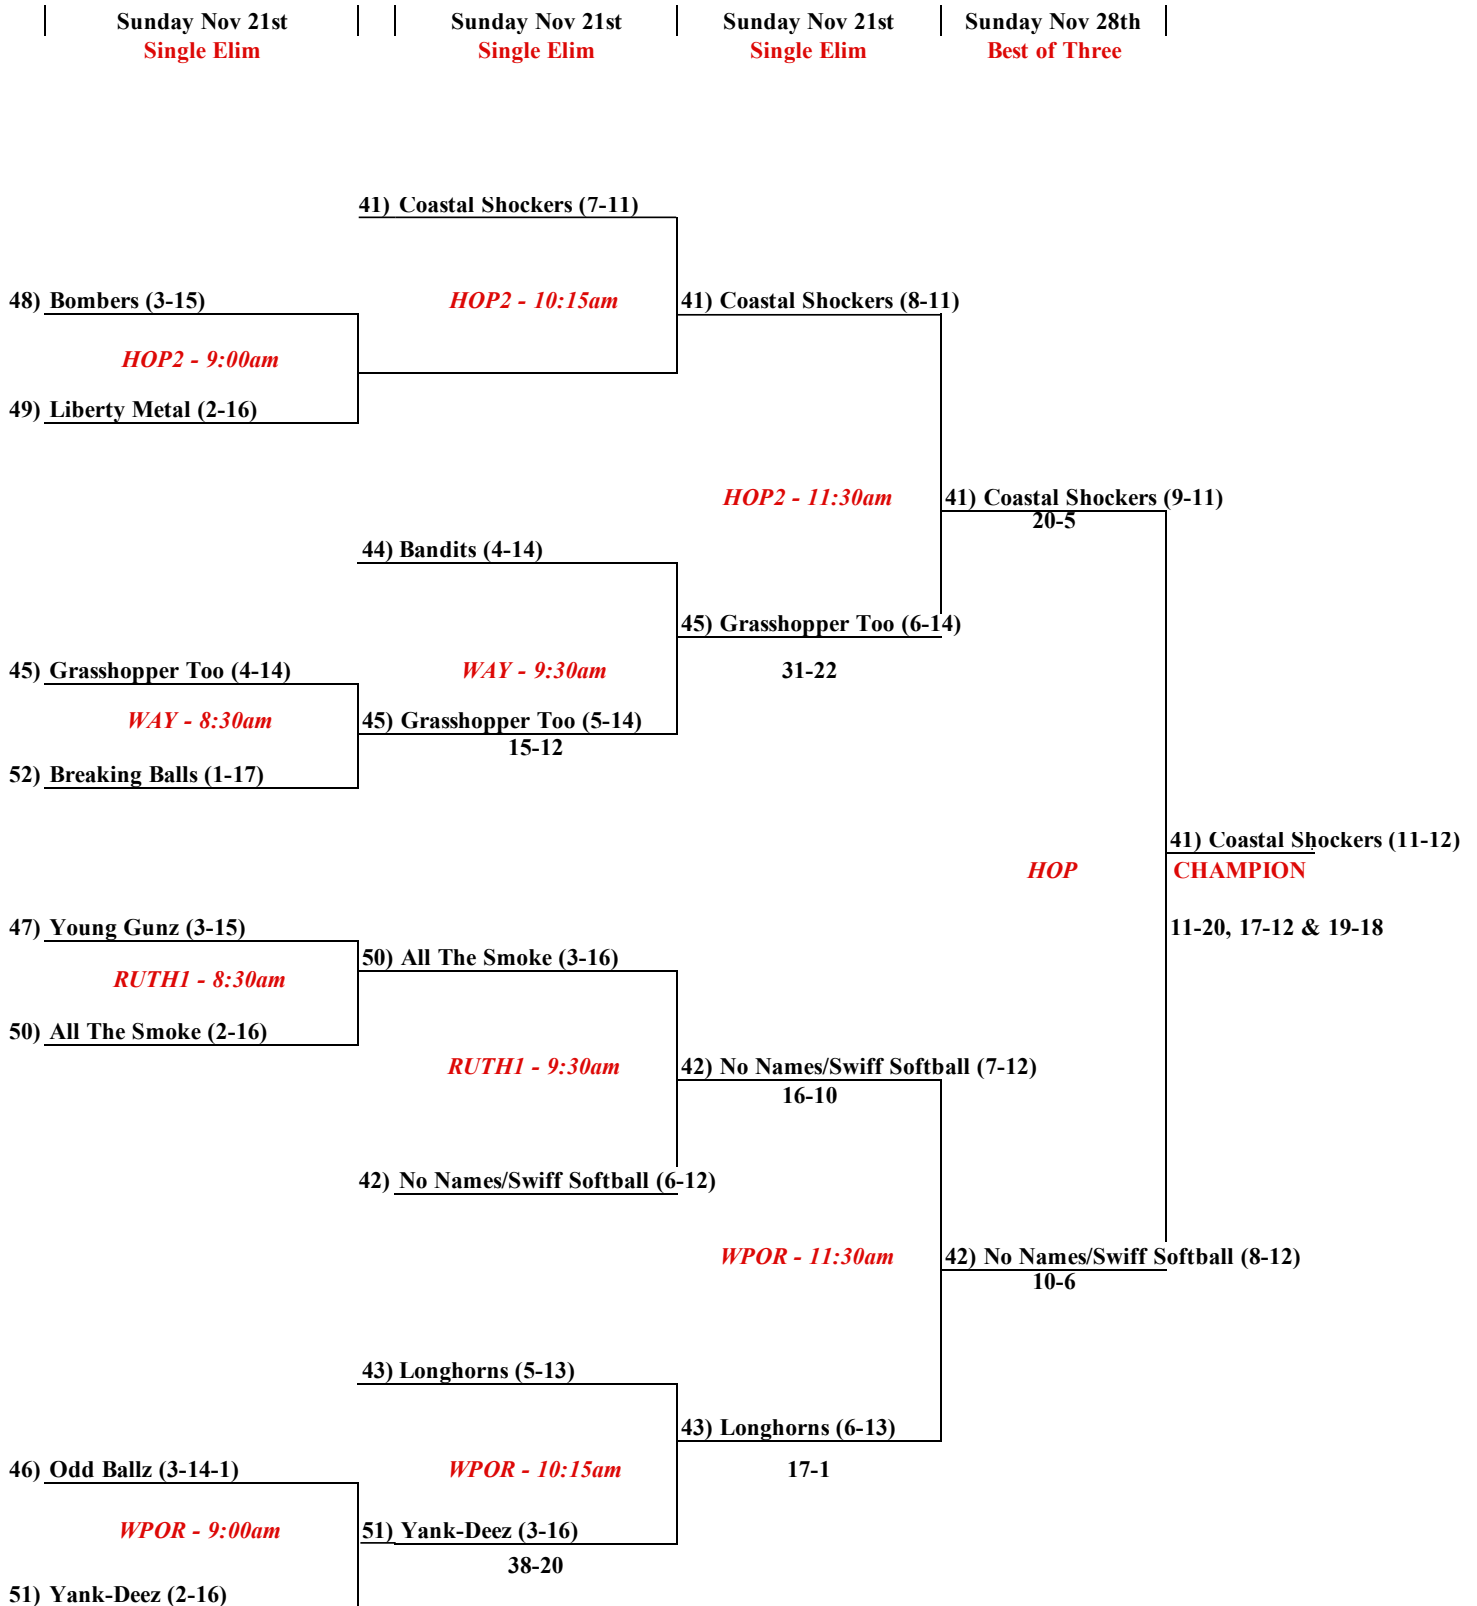

## 2021 Double AA Sports "D" FALL Playoff Bracket

- All rounds are Single Elimination until the FINALS then Best of Three with higher seed home in games 1 & 3
- Umpires will have softballs for all playoff games