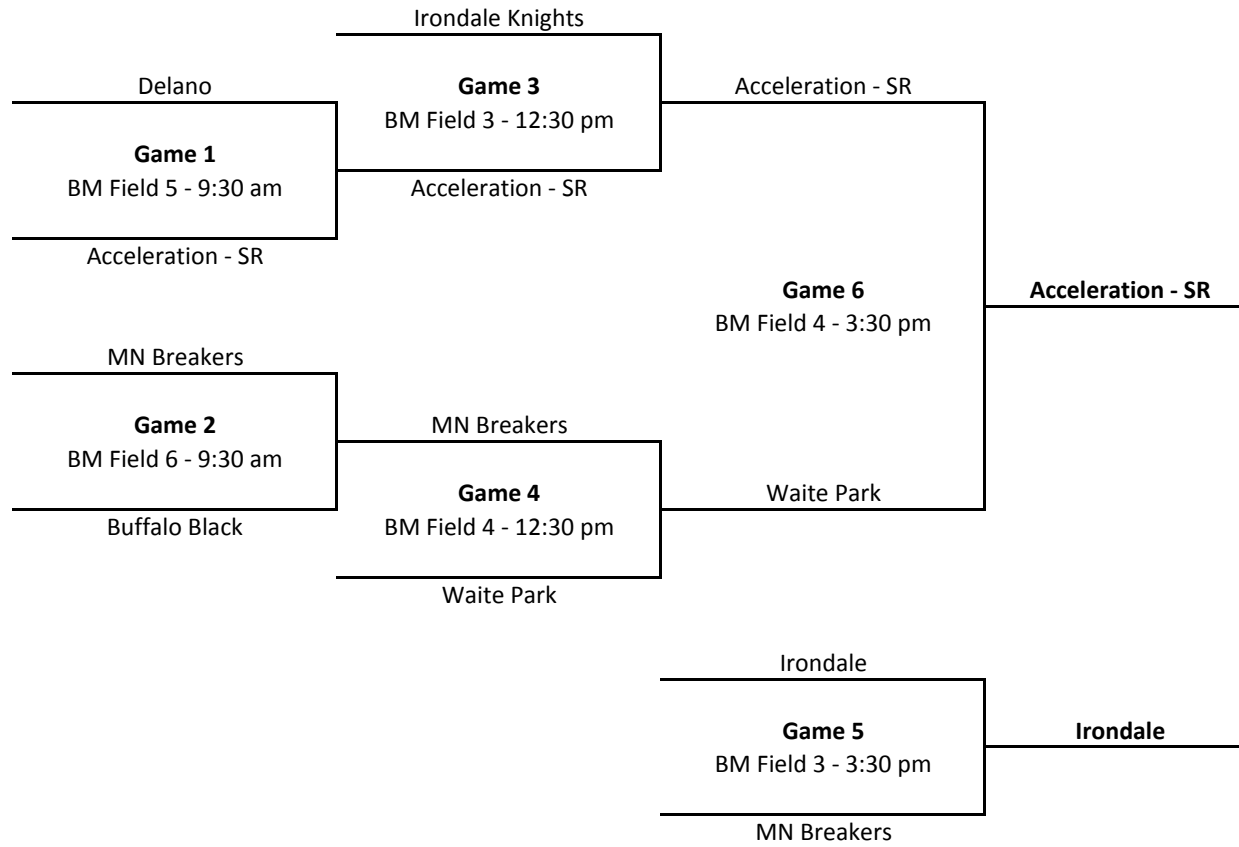

16U - Silver Bracket

Bentfield Mills Park - Family Rec Concessions (1)