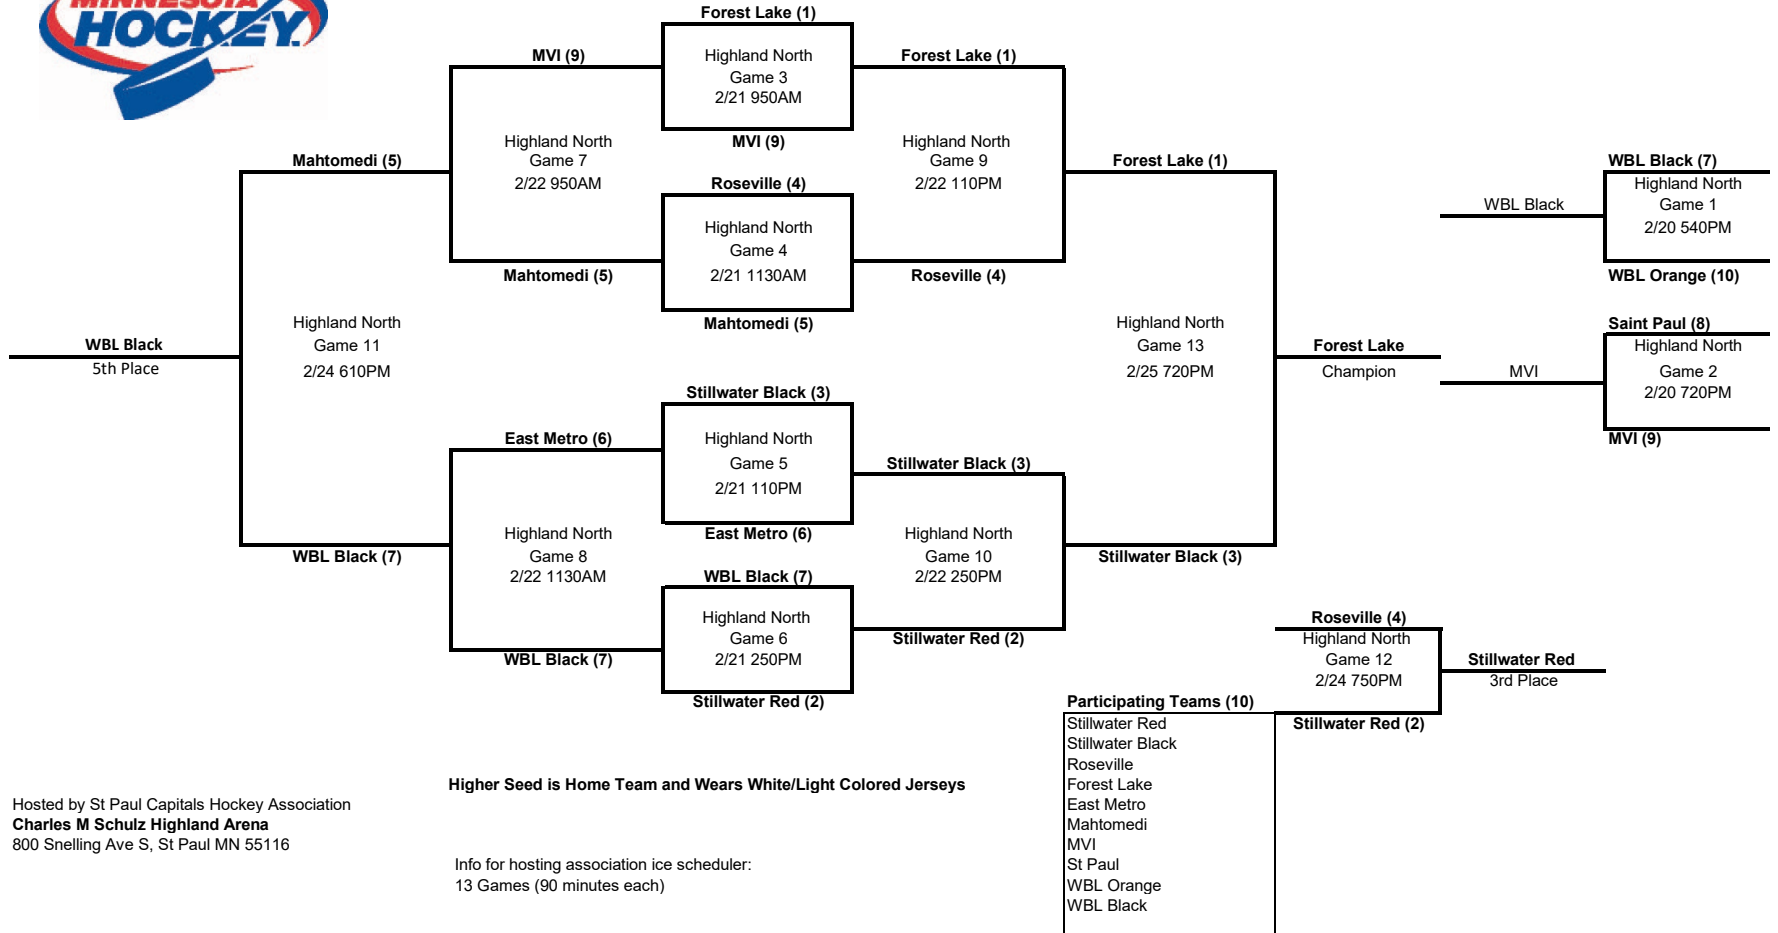

2026 District 2 PWC Year-End Tournament Bracket

Play-In Games (Seeds 7-10)

Hosted by St Paul Capitals Hockey Association
Charles M Schulz Highland Arena
 800 Snelling Ave S, St Paul MN 55116

Higher Seed is Home Team and Wears White/Light Colored Jerseys

Info for hosting association ice scheduler:
 13 Games (90 minutes each)