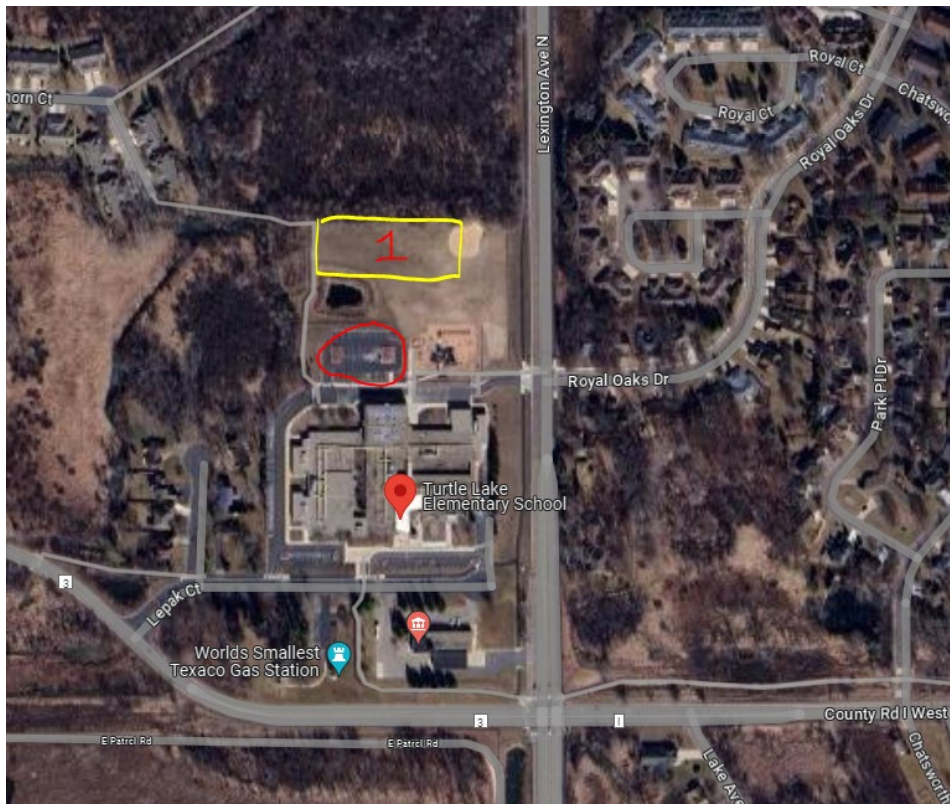

Turtle Lake Elementary School (grass) - Field 1
1141 Lepak Ct, Shoreview, MN 55126