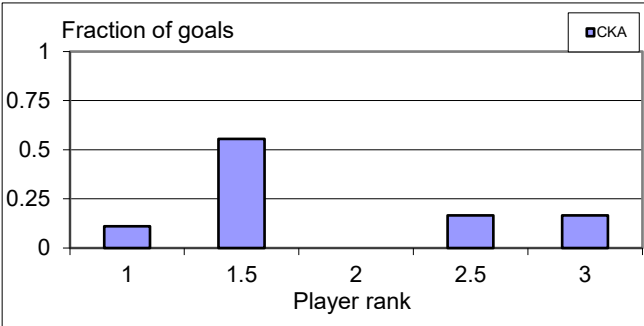

*Games = Total number of possible games played starting in September 2006 including games played as a substitute.

Goals by Ranking

Summer 2024

July 28, 2024

Goals are normalized by the number of players at each rank level.