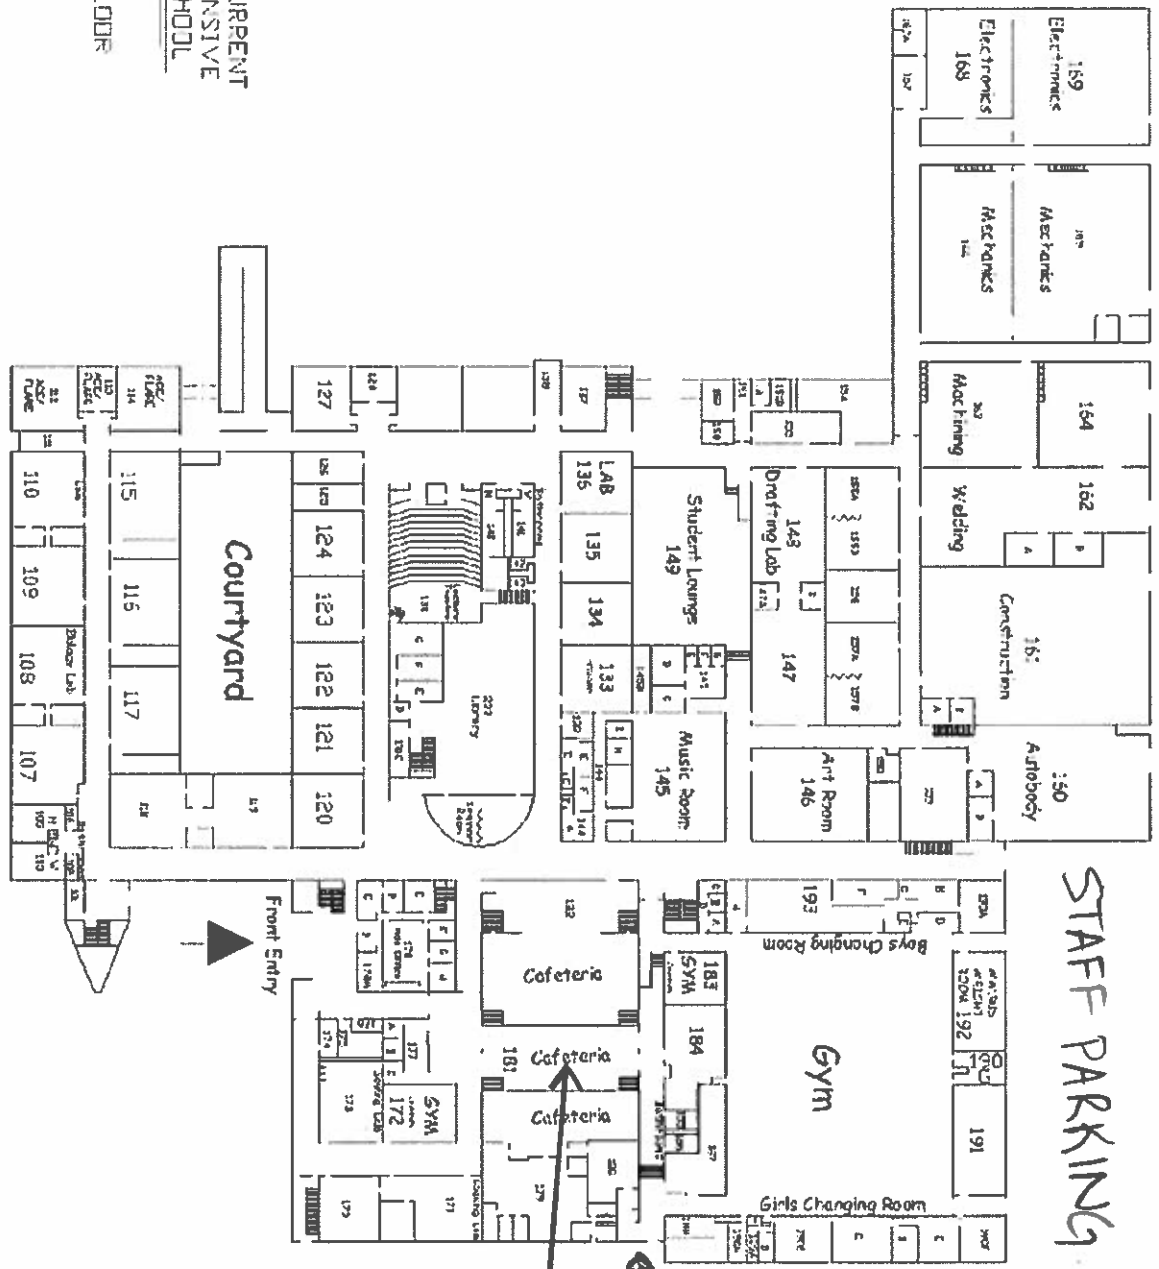

SWIFT CURRENT
COMPREHENSIVE
HIGH SCHOOL

MAIN FLOOR

STAFF PARKING

#2 FIRE LANE

#1
#4

11th Ave NE

#3 PARKING LOT