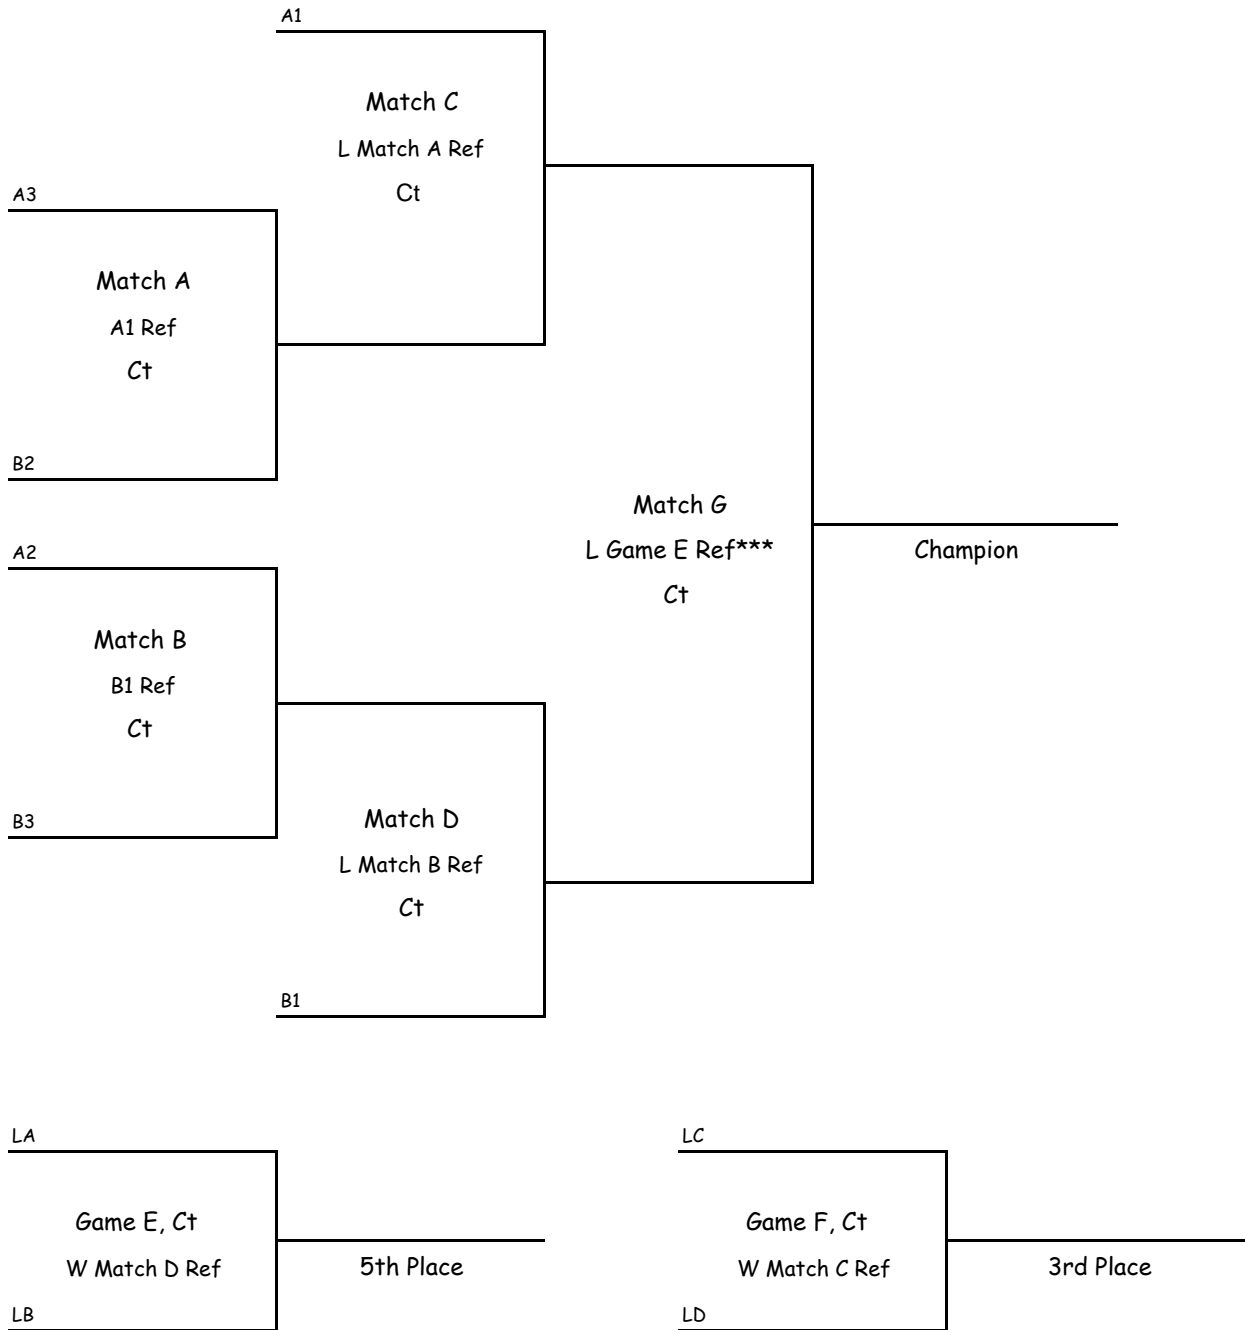

Tournament

Date:

Site

Championship Division

Div

Courts

All matches are 2/3 games to 25, third game to 15, no caps

Game E & F are one game to 25, no cap