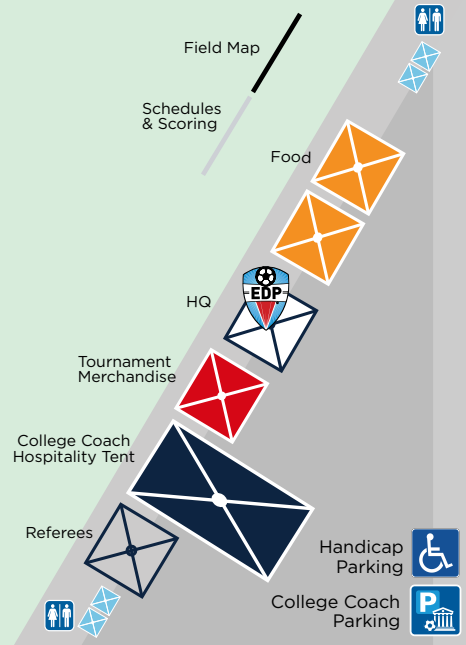

Ambulance Medical

GK / STRIKER EXHIBITION

VIDEO CAPTURE

PUMA Feature Fields: 2,3,5,6

Medical

Field Map
Schedules & Scoring
Food

All College Combine Parking

edpsoccer.com/college-combine

Watch for children & park in designated areas.
Do not move traffic cones or barriers.
No pets. No smoking. No alcohol. No BBQ's.

MYRTLE AVENUE