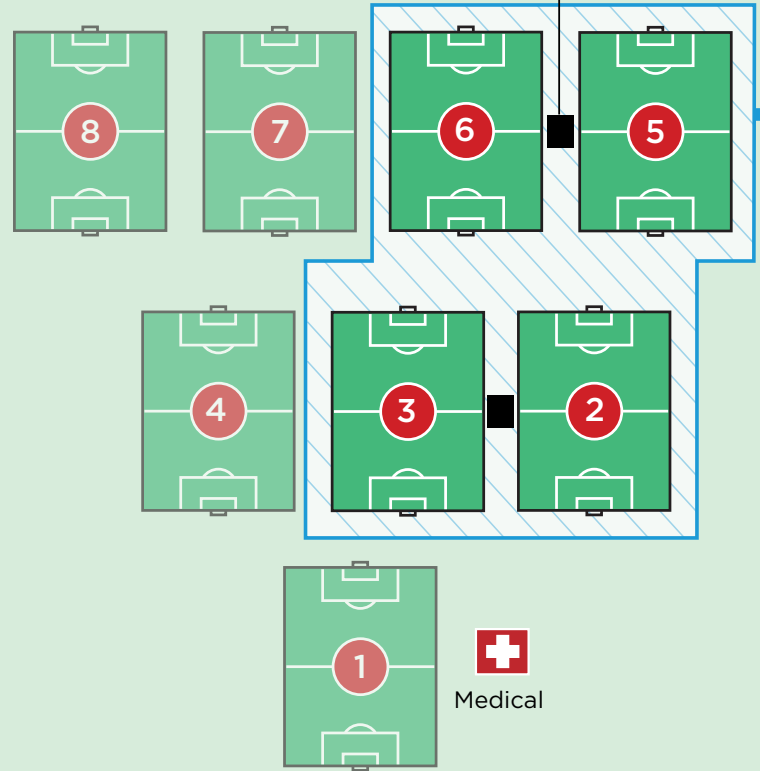

Ambulance Medical

GK / STRIKER EXHIBITION

VIDEO CAPTURE

PUMA Feature Fields: 2,3,5,6

Medical

Field Map
Schedules & Scoring
Food

All College Combine Parking

edpsoccer.com/college-combine

Watch for children & park in designated areas.
Do not move traffic cones or barriers.
No pets. No smoking. No alcohol. No BBQ's.

MYRTLE AVENUE