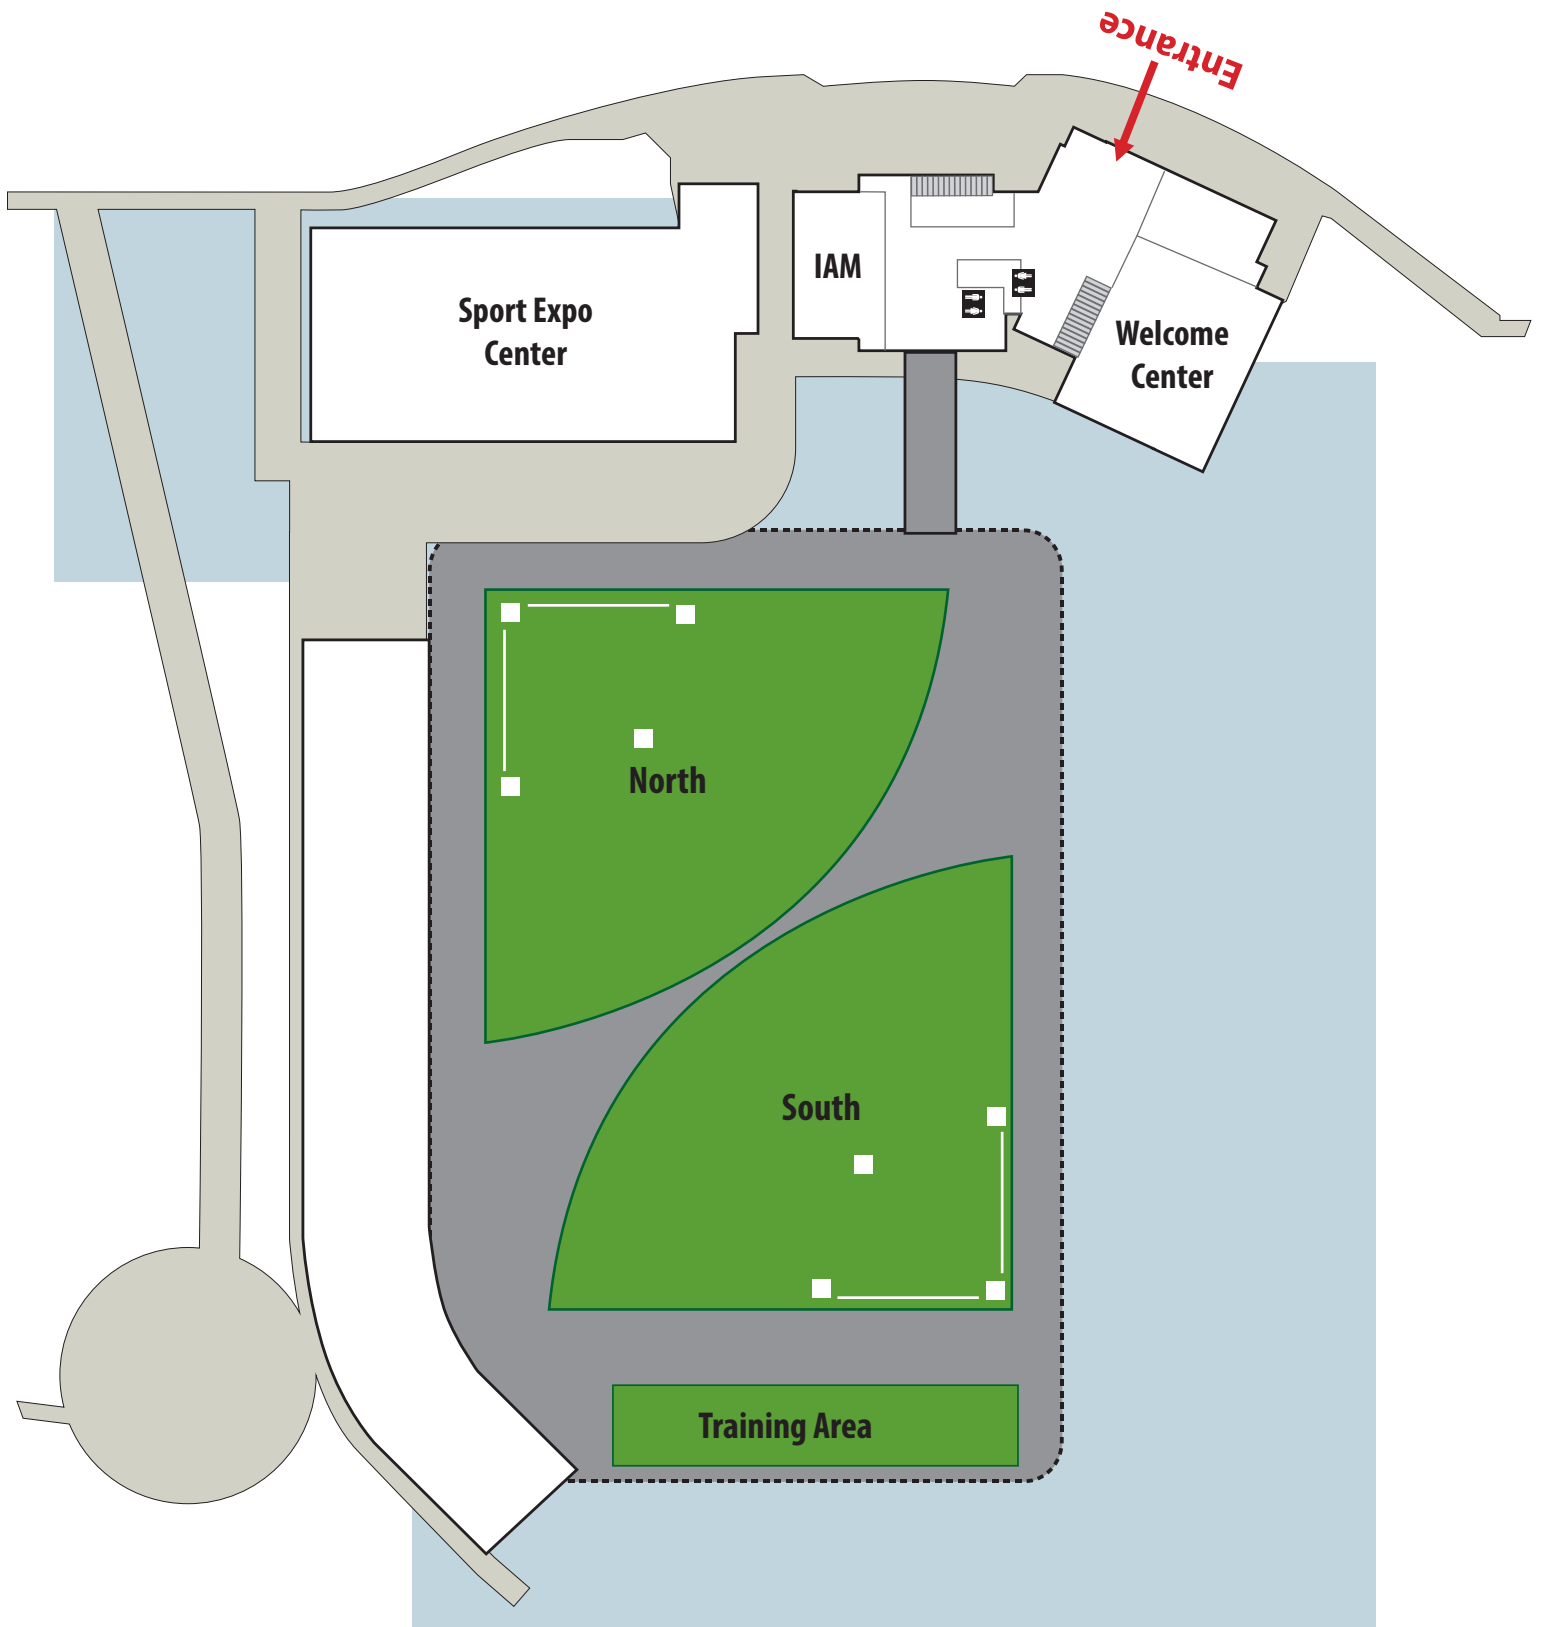

Dome Softball Map

Lot F

Dome Softball Map