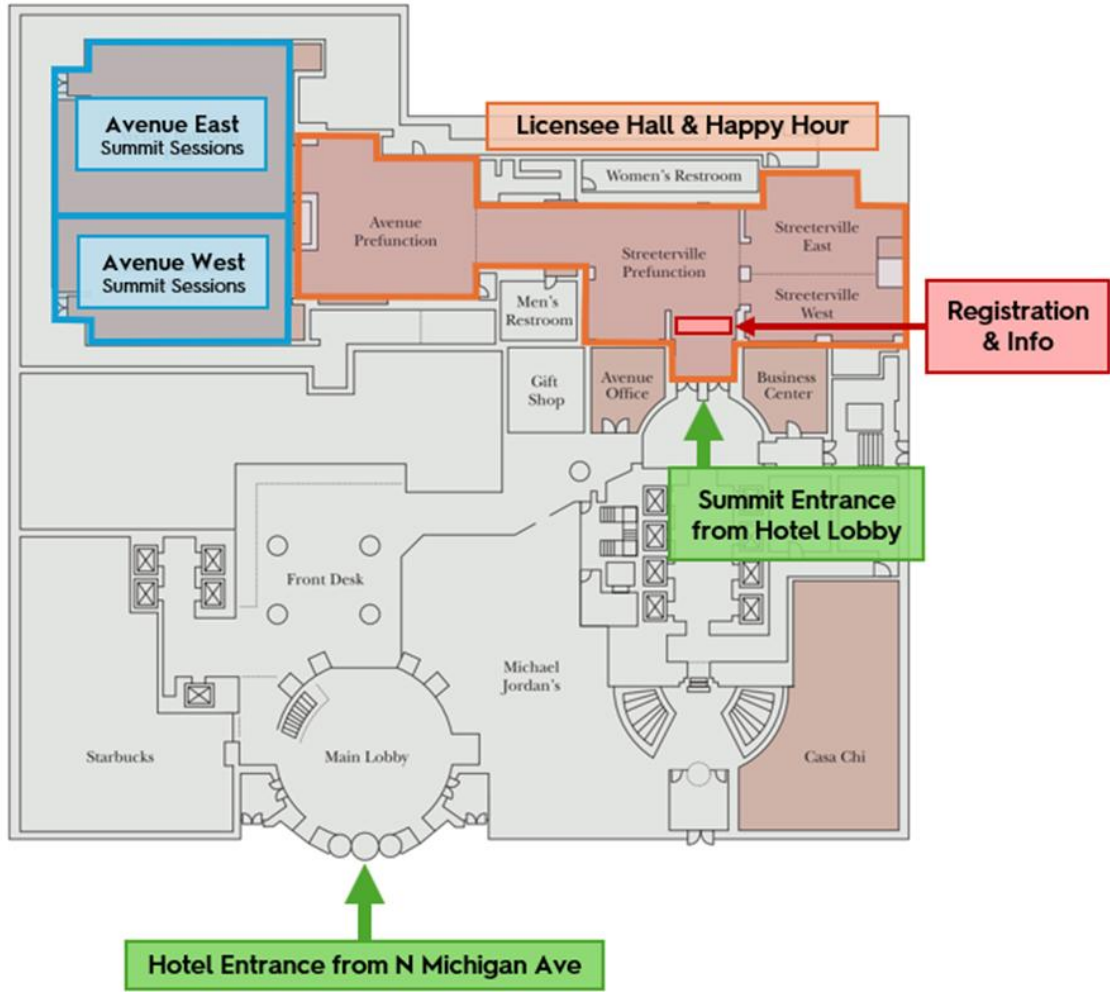

# EVENT MAP

**Registration:** Streeterville Entrance  
**Licensee Hall:** Streeterville + Avenue Pre-Function  
**Networking Happy Hour:** Streeterville + Avenue Pre-Function  
**Summit Sessions:** Avenue East & Avenue West  
**Monday Lunch & Tuesday Breakfast:** King Arthur Court (Third Floor)

## THIRD FLOOR