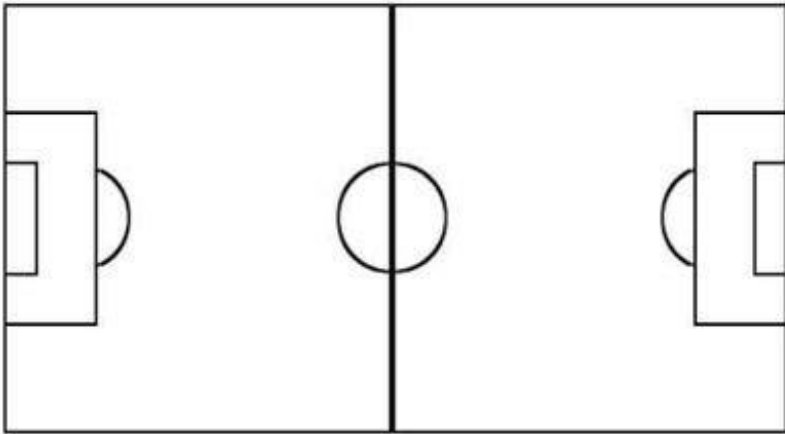

Coaches will REMAIN IN Technical AREAS (10 Yards from Mid Field, 2 yards back from touchline)

Parents MAY be behind Teams 6' **NO LINES ON SMALL SINGLE REFEREE FIELDS**

Coach & Team Side 6' From Touch Line    Parents Side 6' from Touch Line    HOME TEAM

**New GuidLine YOU MUST BE BEHIND SOLID LINE**

Touchline or Sideline

**New GuidLine YOU MUST BE BEHIND SOLID LINE**

Parents Side 6' from Touch Line    Coach & Team Side 6' From Touchline    AWAY TEAM

Parents MAY be behind Teams 6'