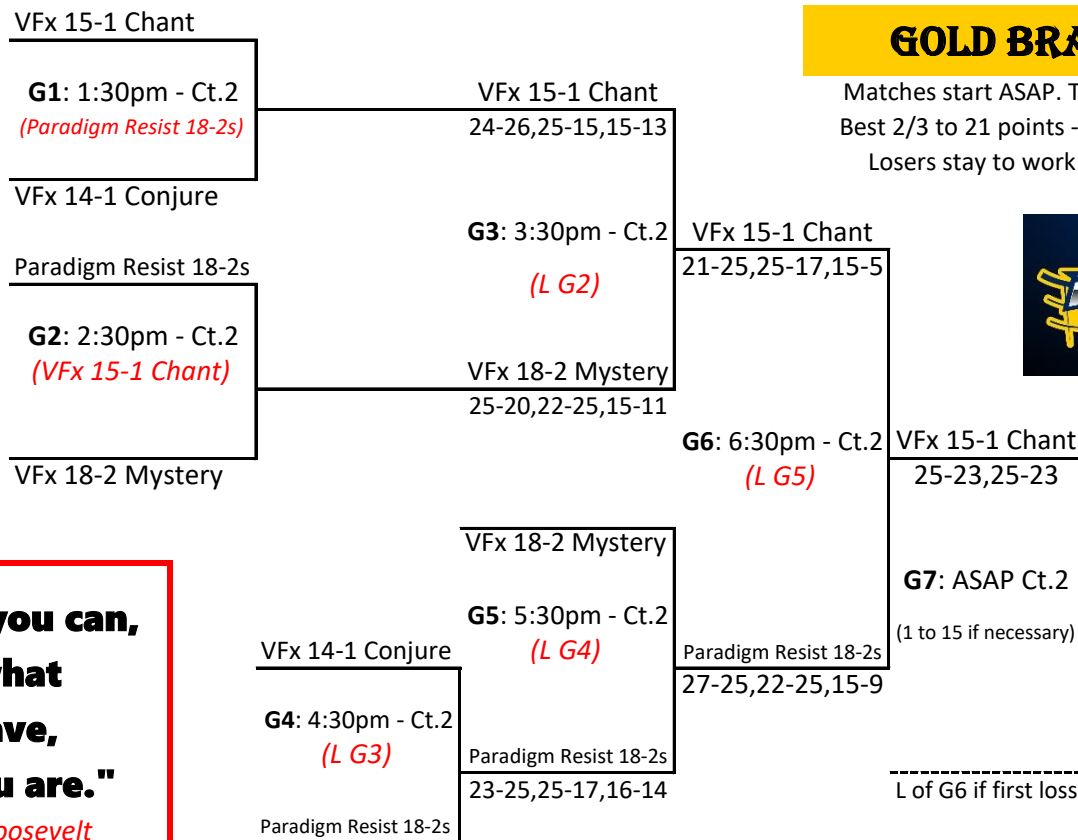

Pool D - Ct. 4		+ / -	Won	Lost	Finish
1.	Eastside Ice 18-1 Tempest	-6		2	3
2.	Niagara Frontier 17 Red	-13	1	1	2
3.	VFX 14-1 Conjure	19	2		1
Day / Time		Sun 10:30 AM	Sun 11:30 AM	Sun 12:30 PM	
Match (work)		1 v 3 (2)	2 v 3 (1)	1 v 2 (3)	
Score - Set 1		20 25	25 19	25 18	
Score - Set 2		25 18	14 25	22 25	
Score - Dec. Set		6 15	8 15	12 15	

Niagara Frontier appreciates the efforts of club coaches and staff across New York State during the pandemic.

First Round Pool play:

- Best 2/3 to 21 (Deciding set to 15)
- No line-up sheets submitted
- Work teams: 2nd Official, Lines, 2 max at the table. Just score tally, time outs and total subs need to be recorded on sheet.
- ALL teams make one of three Double Elimination playoff brackets
- Ties broken by overall point differential

NETS - Tier 2

DOUBLE ELIMINATION PLAYOFF ROUND

Sunday, February 21

GOLD BRACKET

Matches start ASAP. Times estimated
 Best 2/3 to 21 points - 3rd game to 15
 Losers stay to work unless noted.

**"Do what you can,
 with what
 you have,
 where you are."
 - Theodore Roosevelt**

L of G6 if first loss

NETS - Tier 2

DOUBLE ELIMINATION PLAYOFF ROUND

Sunday, February 21

SILVER BRACKET

Matches start ASAP. Times estimated
Best 2/3 to 21 points - 3rd game to 15
Losers stay to work unless noted.