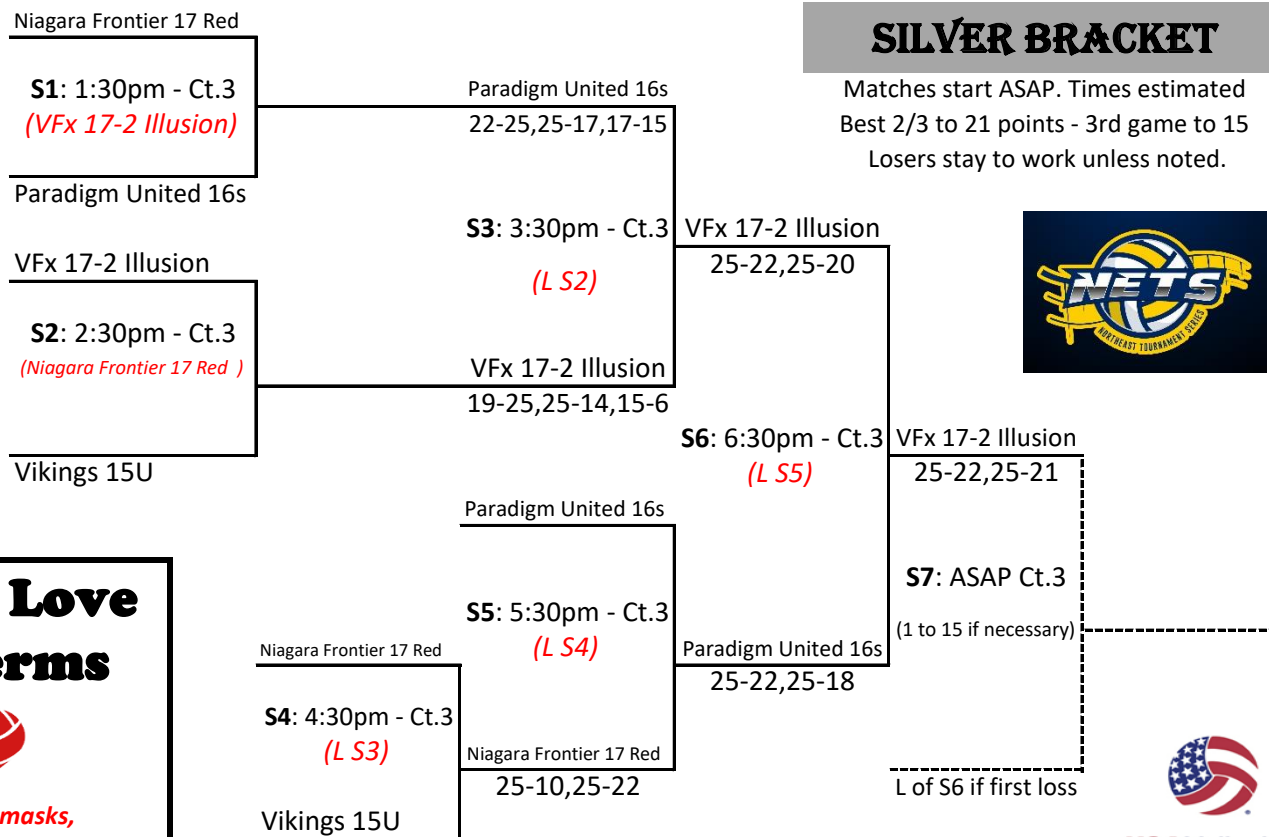

Niagara Frontier appreciates the efforts of club coaches and staff across New York State during the pandemic.

First Round Pool play:

- Best 2/3 to 21 (Deciding set to 15)
- No line-up sheets submitted
- Work teams: 2nd Official, Lines, 2 max at the table. Just score tally, time outs and total subs need to be recorded on sheet.
- ALL teams make one of three Double Elimination playoff brackets
- Ties broken by overall point differential

NETS - Tier 2

DOUBLE ELIMINATION PLAYOFF ROUND

Sunday, February 21

GOLD BRACKET

Matches start ASAP. Times estimated
 Best 2/3 to 21 points - 3rd game to 15
 Losers stay to work unless noted.

**"Do what you can,
 with what
 you have,
 where you are."
 - Theodore Roosevelt**

L of G6 if first loss

NETS - Tier 2

DOUBLE ELIMINATION PLAYOFF ROUND

Sunday, February 21

SILVER BRACKET

Matches start ASAP. Times estimated
Best 2/3 to 21 points - 3rd game to 15
Losers stay to work unless noted.

**Spread Love
not Germs**

*Please wear masks,
wash hands and sanitize*

NETS - Tier 2

DOUBLE ELIMINATION PLAYOFF ROUND

Sunday, February 21

BRONZE BRACKET

Matches start ASAP. Times estimated
Best 2/3 to 21 points - 3rd game to 15
Losers stay to work unless noted.