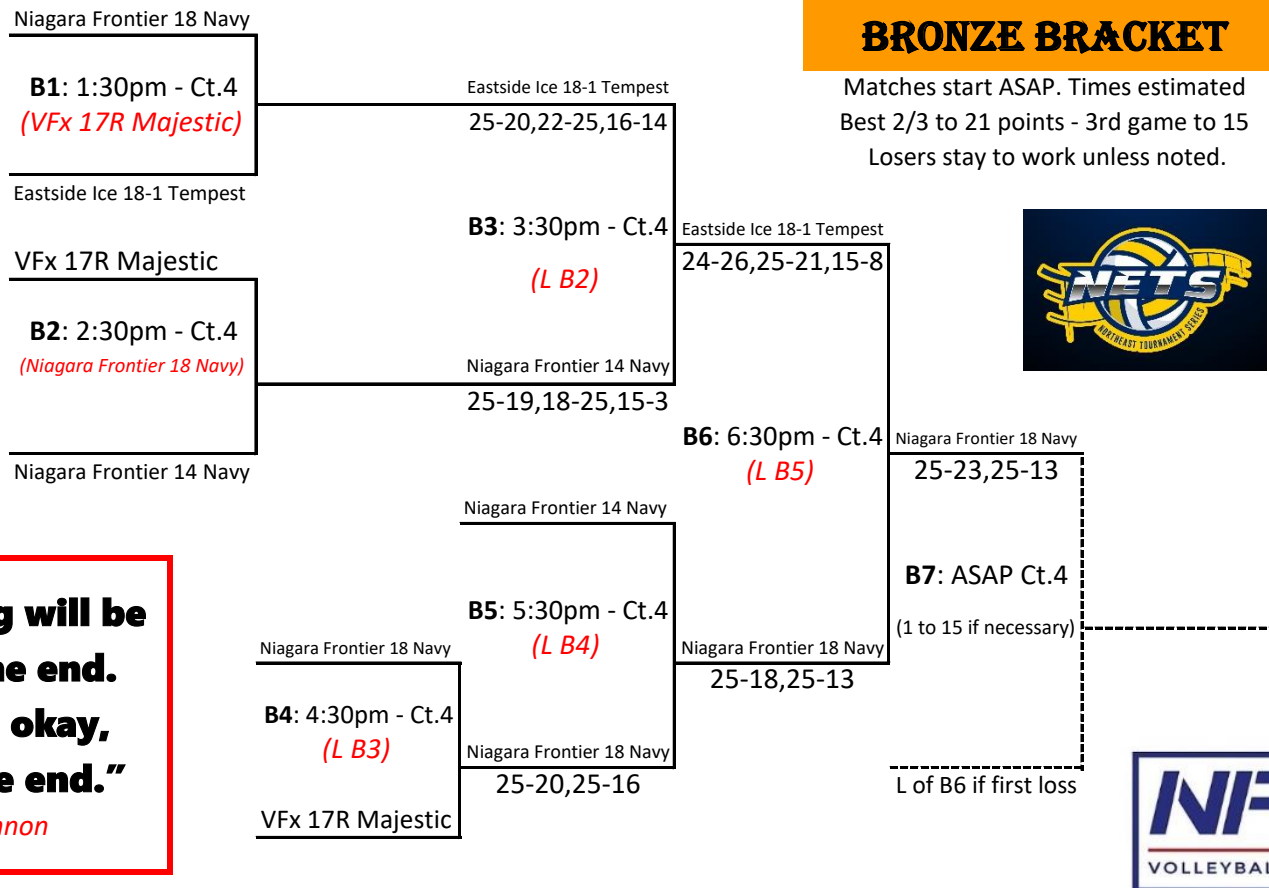

NETS - Tier 2

DOUBLE ELIMINATION PLAYOFF ROUND

Sunday, February 21

GOLD BRACKET

Matches start ASAP. Times estimated
 Best 2/3 to 21 points - 3rd game to 15
 Losers stay to work unless noted.

**"Do what you can,
 with what
 you have,
 where you are."
 - Theodore Roosevelt**

L of G6 if first loss

NETS - Tier 2

DOUBLE ELIMINATION PLAYOFF ROUND

Sunday, February 21

SILVER BRACKET

Matches start ASAP. Times estimated
Best 2/3 to 21 points - 3rd game to 15
Losers stay to work unless noted.

**Spread Love
not Germs**

*Please wear masks,
wash hands and sanitize*

NETS - Tier 2

DOUBLE ELIMINATION PLAYOFF ROUND

Sunday, February 21

BRONZE BRACKET

Matches start ASAP. Times estimated
Best 2/3 to 21 points - 3rd game to 15
Losers stay to work unless noted.

“Everything will be okay in the end. If it’s not okay, it’s not the end.”
- John Lennon

Awards will only be given to the champion and runner-up of the Gold Bracket

Team Name	Team Code	Finish	Team Name	Team Code	Finish	Team Name	Team Code	Finish
Eastside Ice 18-1 Tempest	G18EASTS1WE	10th	Paradigm Resist 18-2s	G18PARAD2WE	2nd	VFX 17-2 Illusion	G17VOLFX2WE	5th
Niagara Frontier 14 Navy	G14FRONT1WE	11th	Paradigm United 16s	G16PARAD?WE	6th	VFX 17R Majestic	G17VOLFX3WE	12th
Niagara Frontier 17 Red	G17FRONT2WE	7th	VFX 14-1 Conjure	G14VOLFX1WE	4th	VFX 18-2 Mystery	G18VOLFX2WE	3rd
Niagara Frontier 18 Navy	G18FRONT1WE	9th	VFX 15-1 Chant	G15VOLFX1WE	1st	Vikings 15U	G15JOHNV2WE	8th